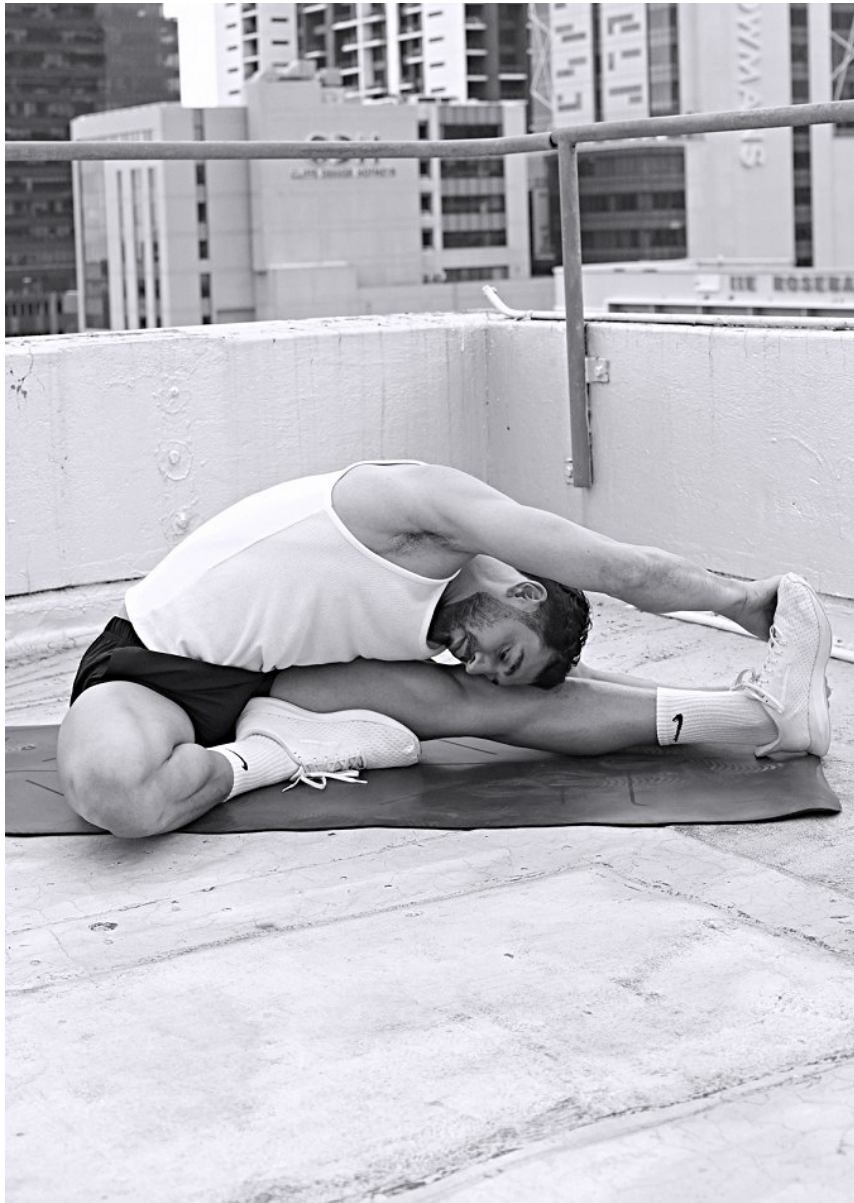

BOSS MODELS

CAPE TOWN

SERGEI ADONIS

Height: 188cm Chest: 104cm Waist: 77cm Suit: 40 R Shoe: 12 UK Hair: Black Eyes: Brown