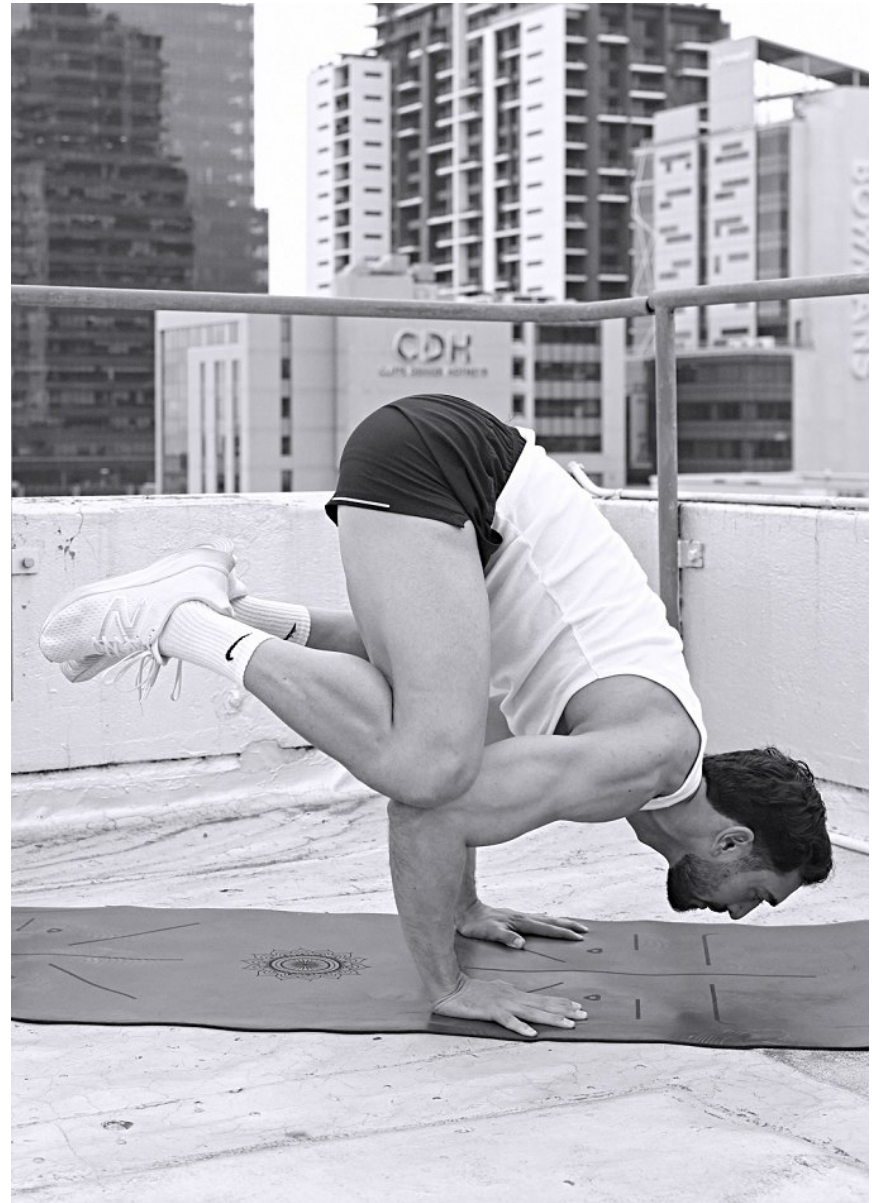

BOSS MODELS

CAPE TOWN

SERGEI ADONIS

Height: 188cm Chest: 104cm Waist: 77cm Suit: 40 R Shoe: 12 UK Hair: Black Eyes: Brown