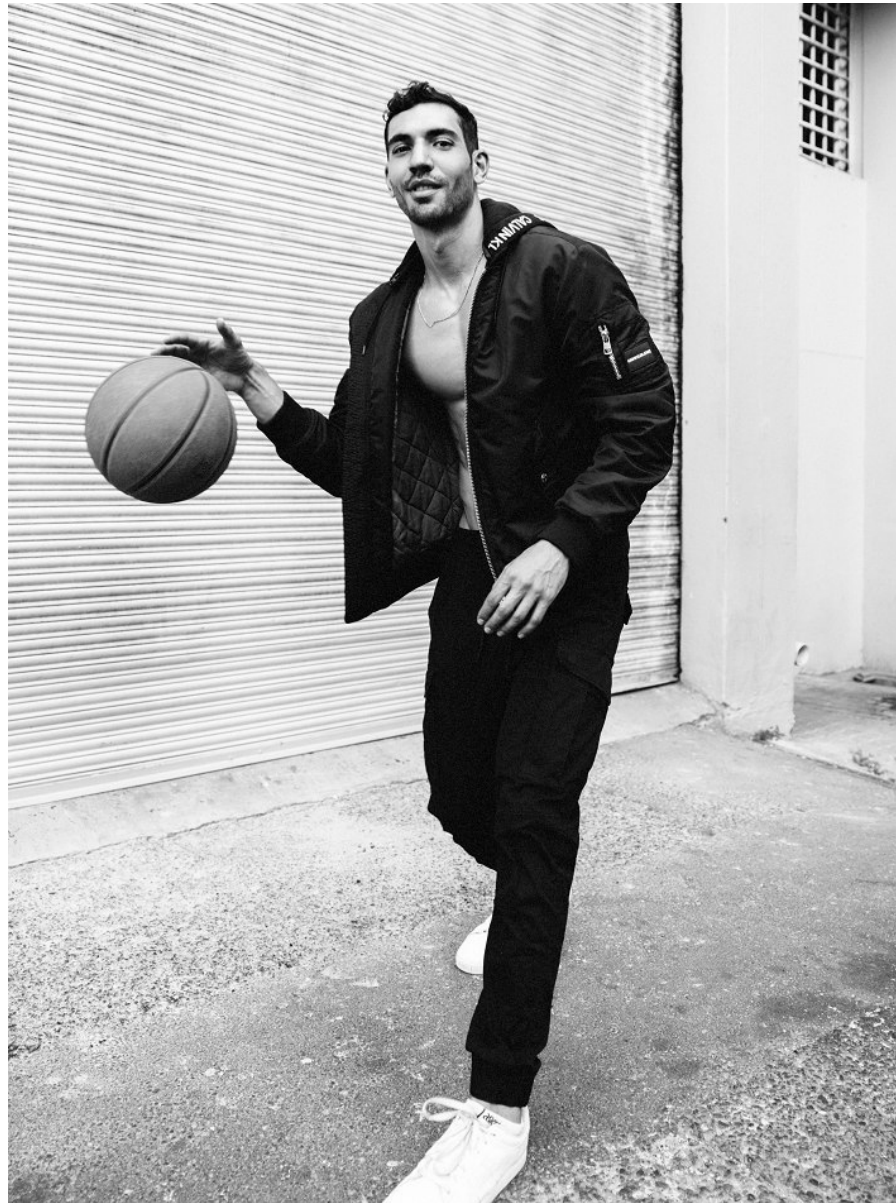

BOSS MODELS

CAPE TOWN

SERGEI ADONIS

Height: 188cm Chest: 104cm Waist: 77cm Suit: 40 R Shoe: 12 UK Hair: Black Eyes: Brown