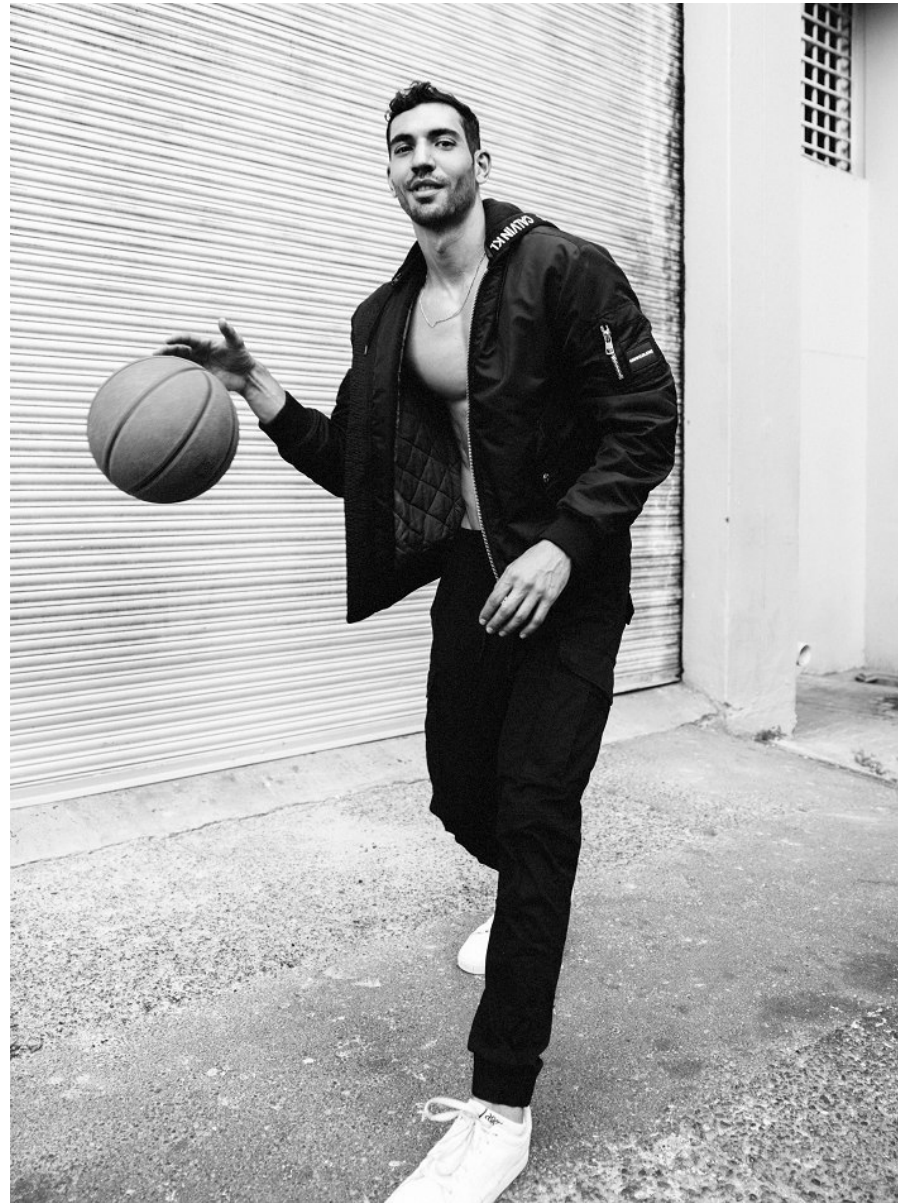

BOSS MODELS

CAPE TOWN

SERGEI ADONIS

Height: 188cm Chest: 104cm Waist: 77cm Suit: 40 R Shoe: 12 UK Hair: Black Eyes: Brown