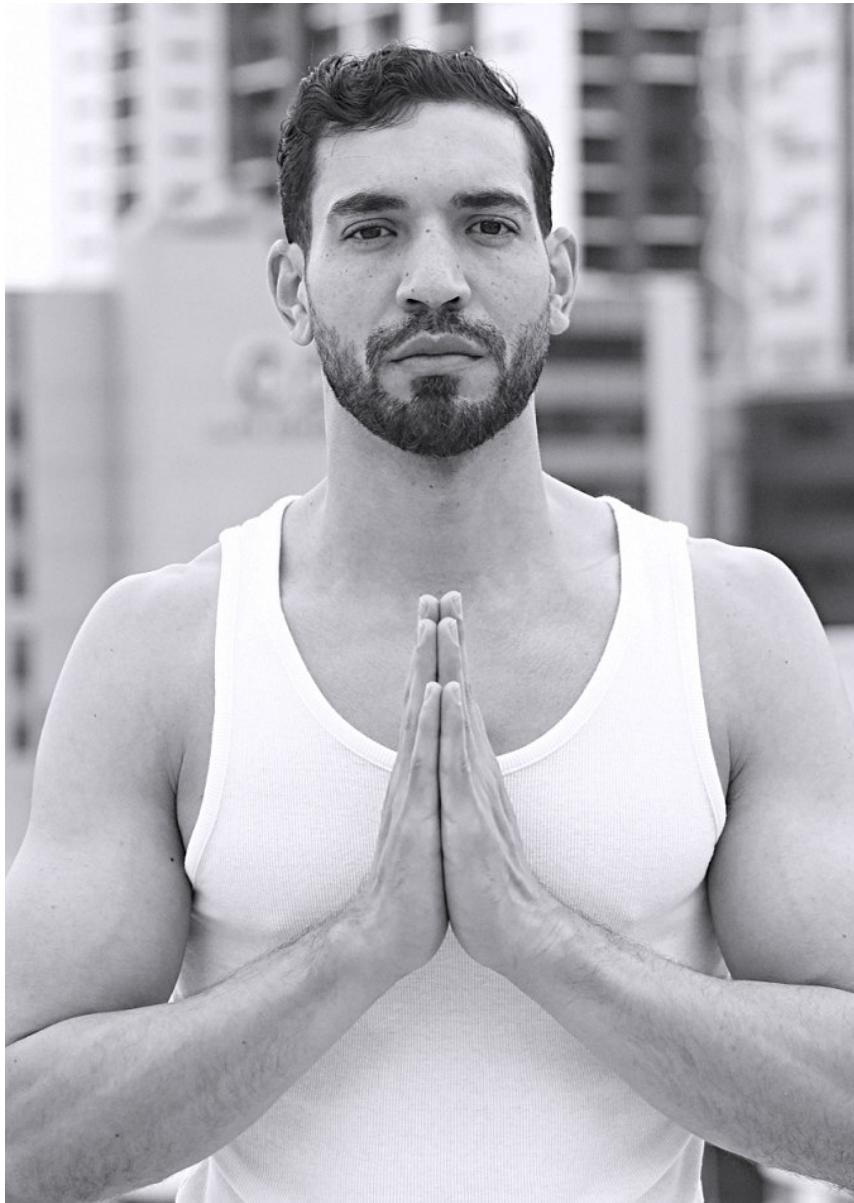

BOSS MODELS

CAPE TOWN

SERGEI ADONIS

Height: 188cm Chest: 104cm Waist: 77cm Suit: 40 R Shoe: 12 UK Hair: Black Eyes: Brown