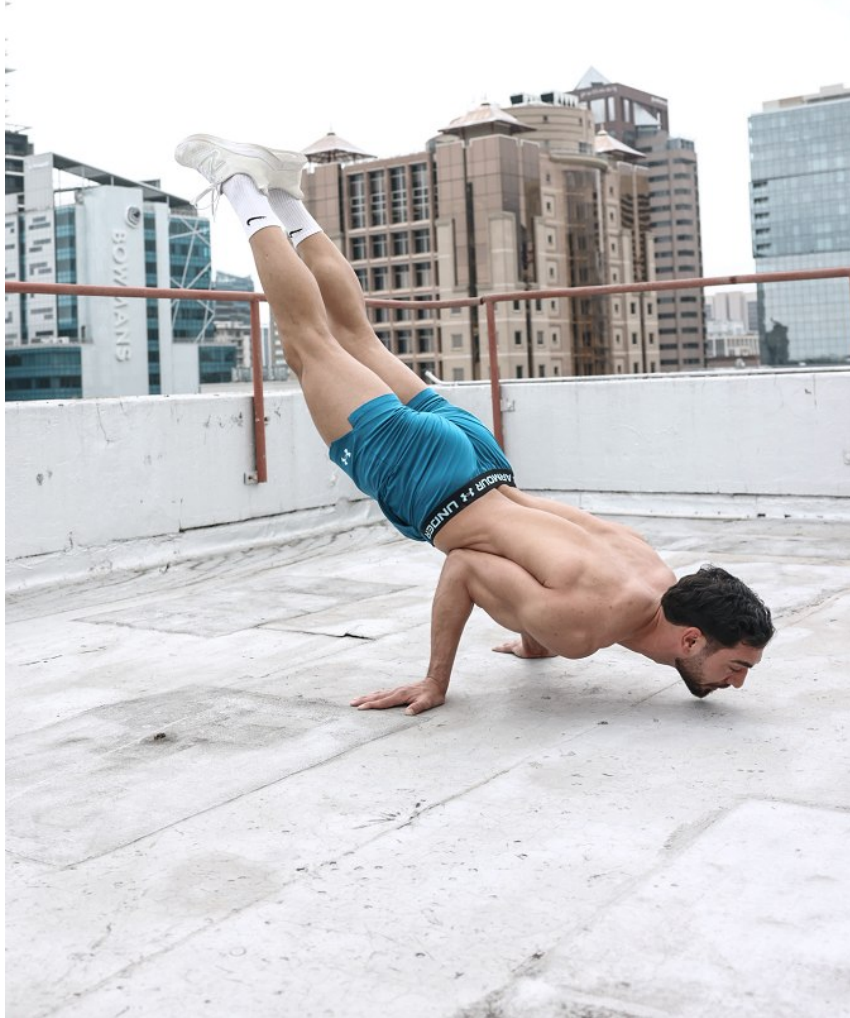

BOSS MODELS

CAPE TOWN

SERGEI ADONIS

Height: 188cm Chest: 104cm Waist: 77cm Suit: 40 R Shoe: 12 UK Hair: Black Eyes: Brown