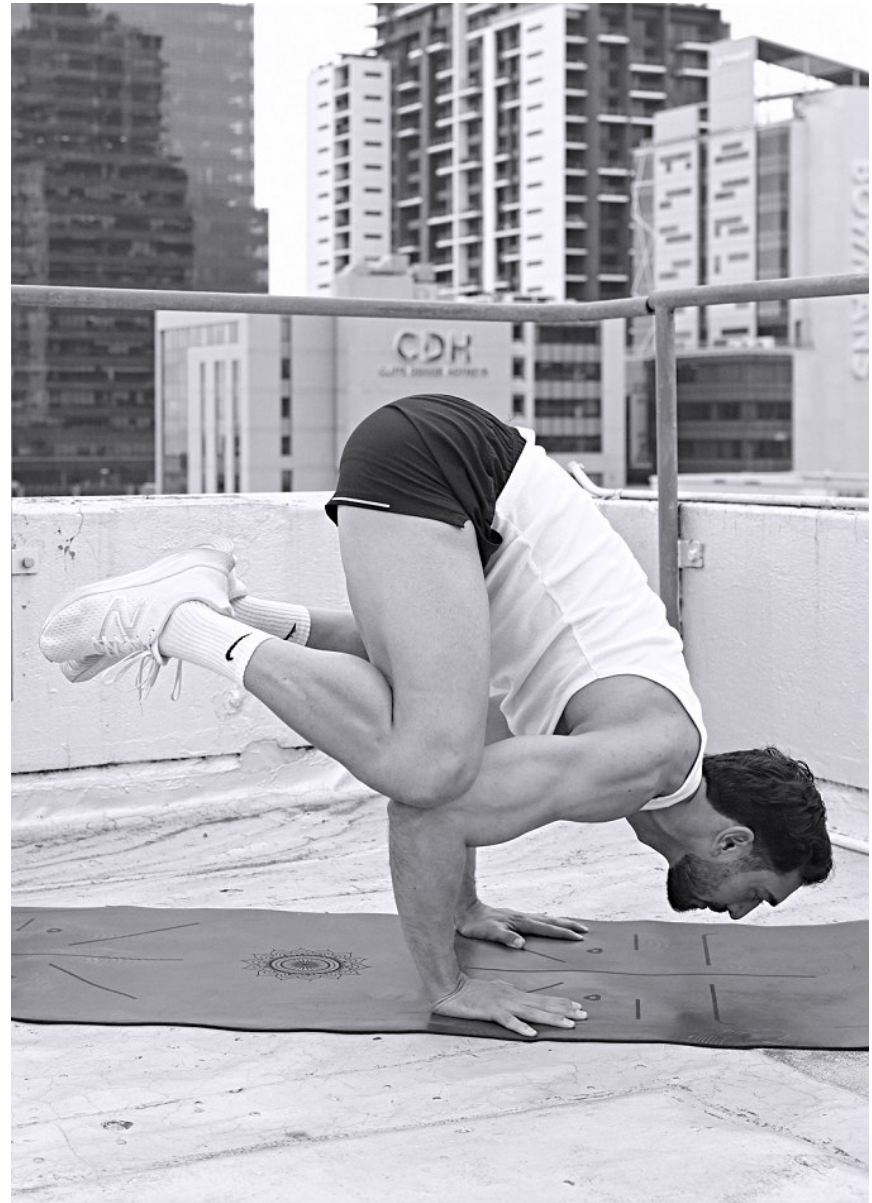

BOSS MODELS

CAPE TOWN

SERGEI ADONIS

Height: 188cm Chest: 104cm Waist: 77cm Suit: 40 R Shoe: 12 UK Hair: Black Eyes: Brown

BOSS MODELS

CAPE TOWN

SERGEI ADONIS

Height: 188cm Chest: 104cm Waist: 77cm Suit: 40 R Shoe: 12 UK Hair: Black Eyes: Brown