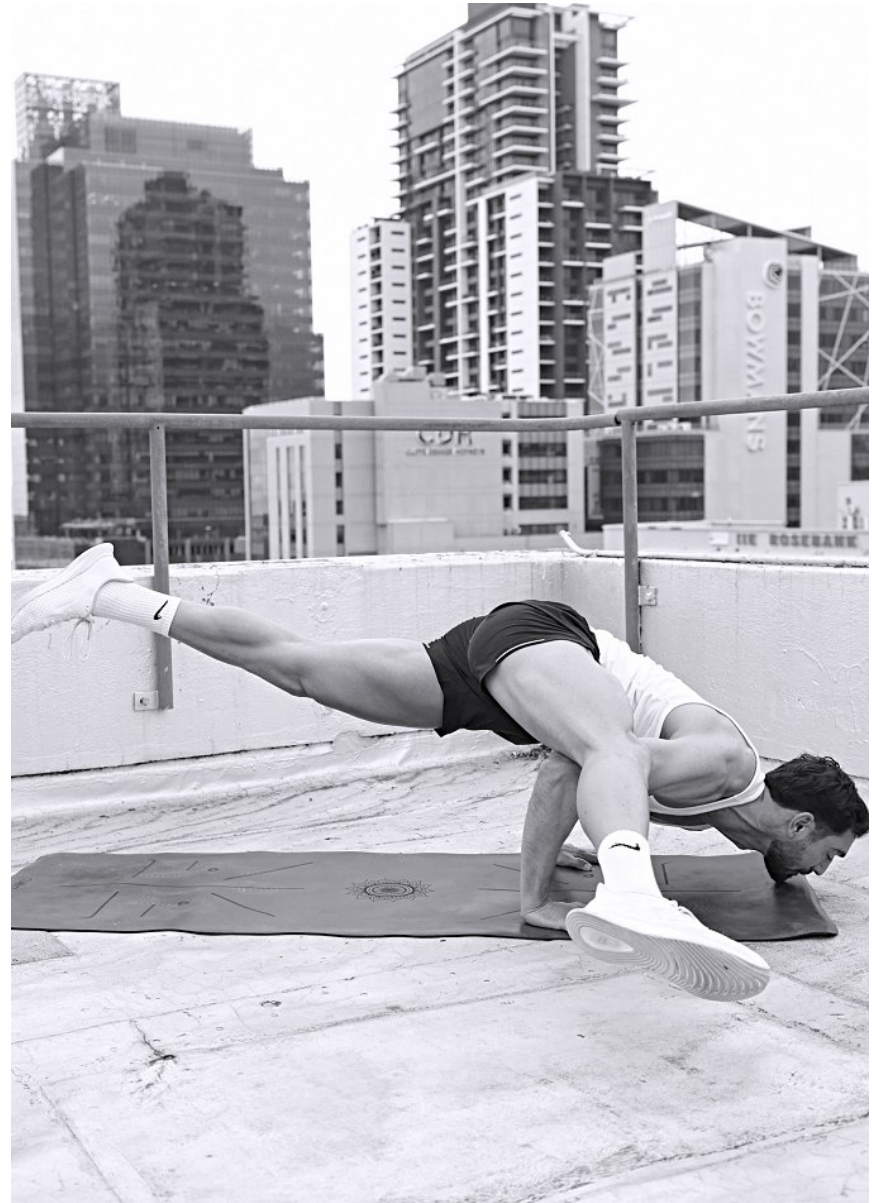

BOSS MODELS

CAPE TOWN

SERGEI ADONIS

Height: 188cm Chest: 104cm Waist: 77cm Suit: 40 R Shoe: 12 UK Hair: Black Eyes: Brown