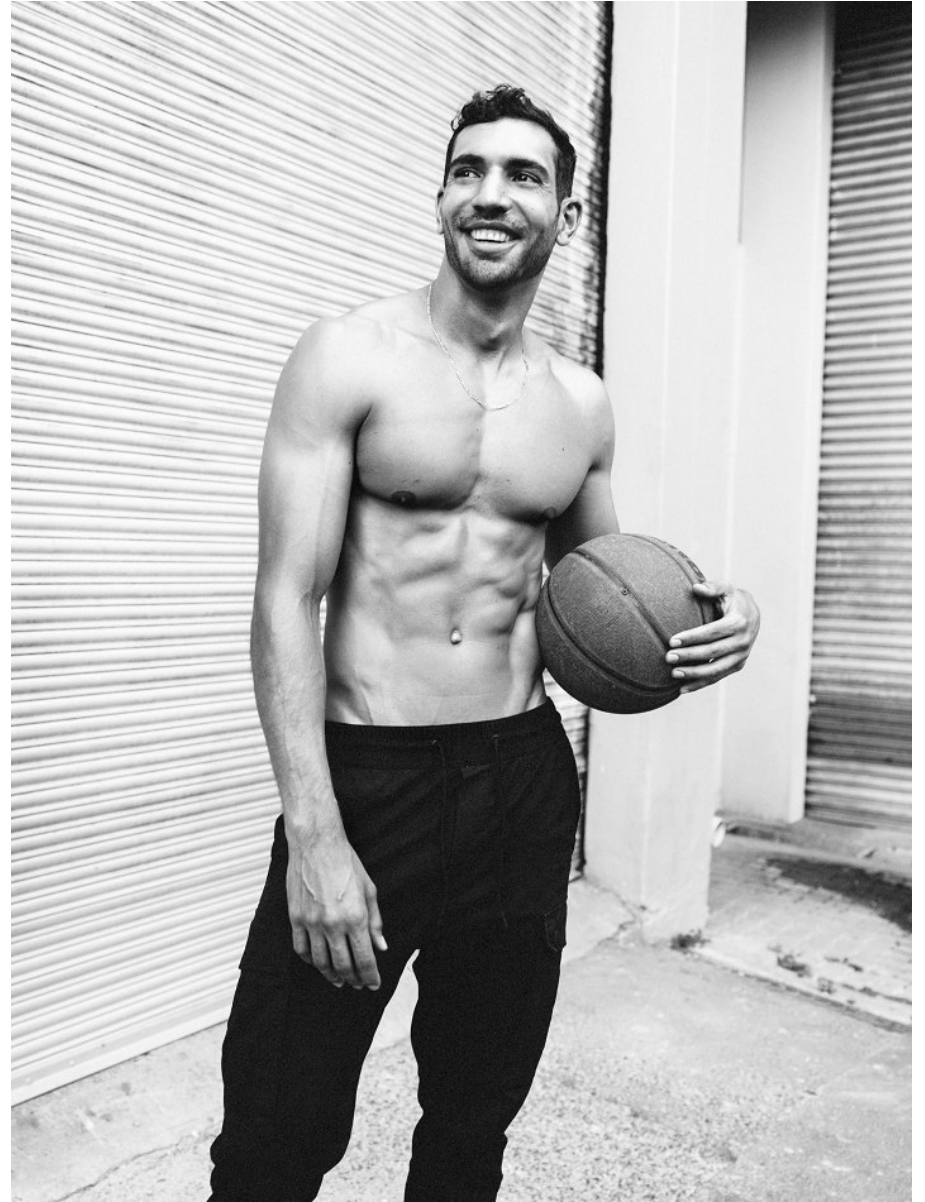

BOSS MODELS

CAPE TOWN

SERGEI ADONIS

Height: 188cm Chest: 104cm Waist: 77cm Suit: 40 R Shoe: 12 UK Hair: Black Eyes: Brown