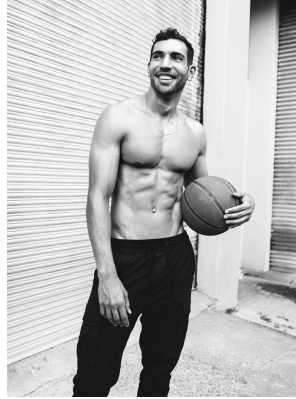

BOSS MODELS

CAPE TOWN

Image: Sergei Adonis represented by Boss Models Cap

Image: Sergei Adonis represented by Boss Models Cape Town

SERGEI ADONIS

Height: 188cm Chest: 104cm Waist: 77cm Suit: 40 R Shoe: 12 UK Hair: Black Eyes: Brown

BOSS MODELS

CAPE TOWN

SERGEI ADONIS

Height: 188cm Chest: 104cm Waist: 77cm Suit: 40 R Shoe: 12 UK Hair: Black Eyes: Brown