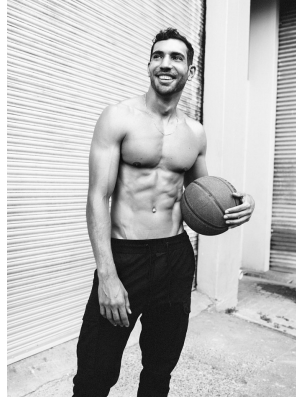

BOSS MODELS

CAPE TOWN

SERGEI ADONIS

Height: 188cm Chest: 104cm Waist: 77cm Suit: 40 R Shoe: 12 UK Hair: Black Eyes: Brown

BOSS MODELS

CAPE TOWN

SERGEI ADONIS

Height: 188cm Chest: 104cm Waist: 77cm Suit: 40 R Shoe: 12 UK Hair: Black Eyes: Brown