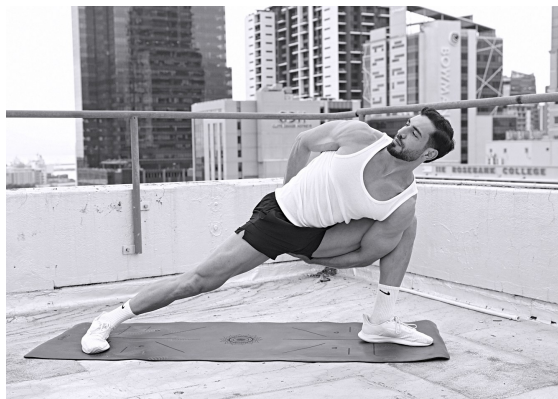

BOSS MODELS

CAPE TOWN

Image: Sergei Adonis represented by Boss Models Cap

Image: Sergei Adonis represented by Boss Models Cape Town

SERGEI ADONIS

Height: 188cm Chest: 104cm Waist: 77cm Suit: 40 R Shoe: 12 UK Hair: Black Eyes: Brown

BOSS MODELS

CAPE TOWN

SERGEI ADONIS

Height: 188cm Chest: 104cm Waist: 77cm Suit: 40 R Shoe: 12 UK Hair: Black Eyes: Brown