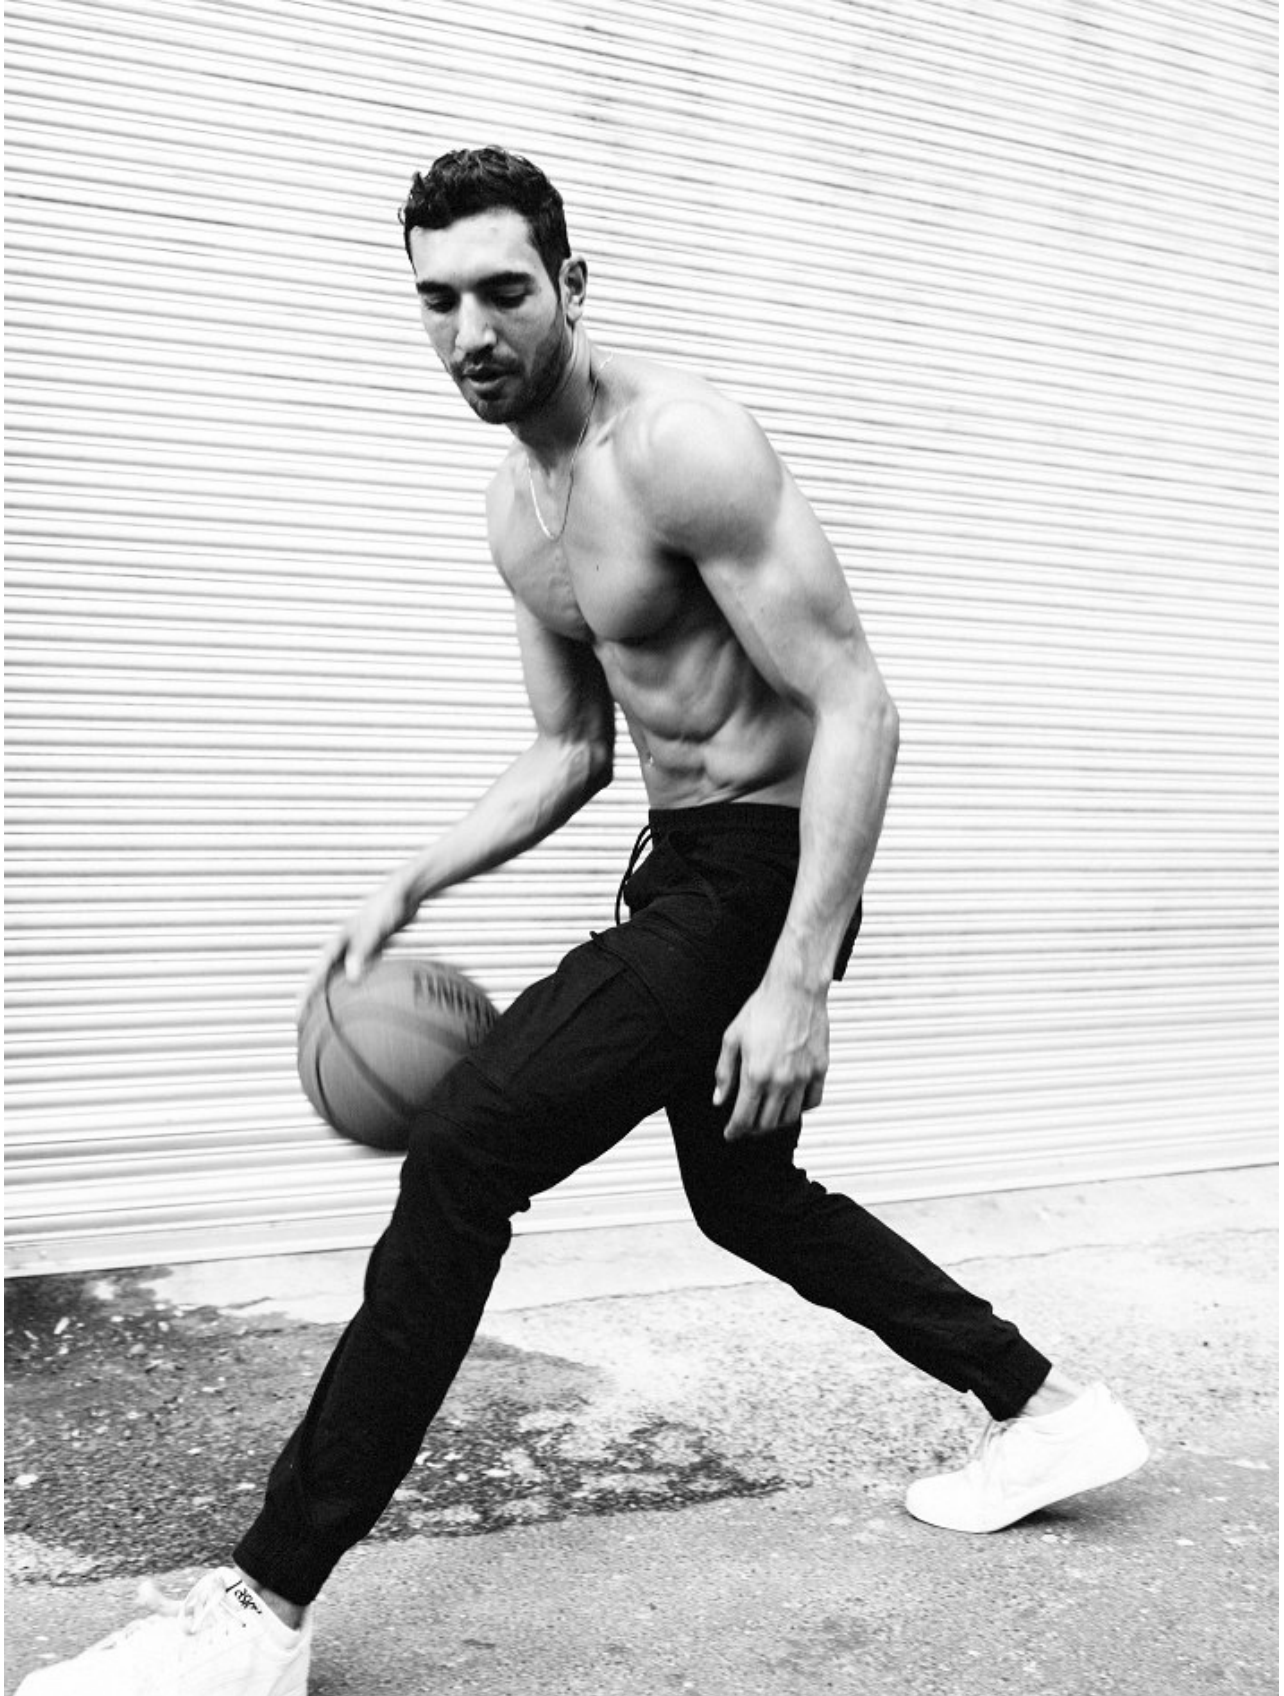

BOSS MODELS

CAPE TOWN

SERGEI ADONIS

Height: 188cm Chest: 104cm Waist: 77cm Suit: 40 R Shoe: 12 UK Hair: Black Eyes: Brown