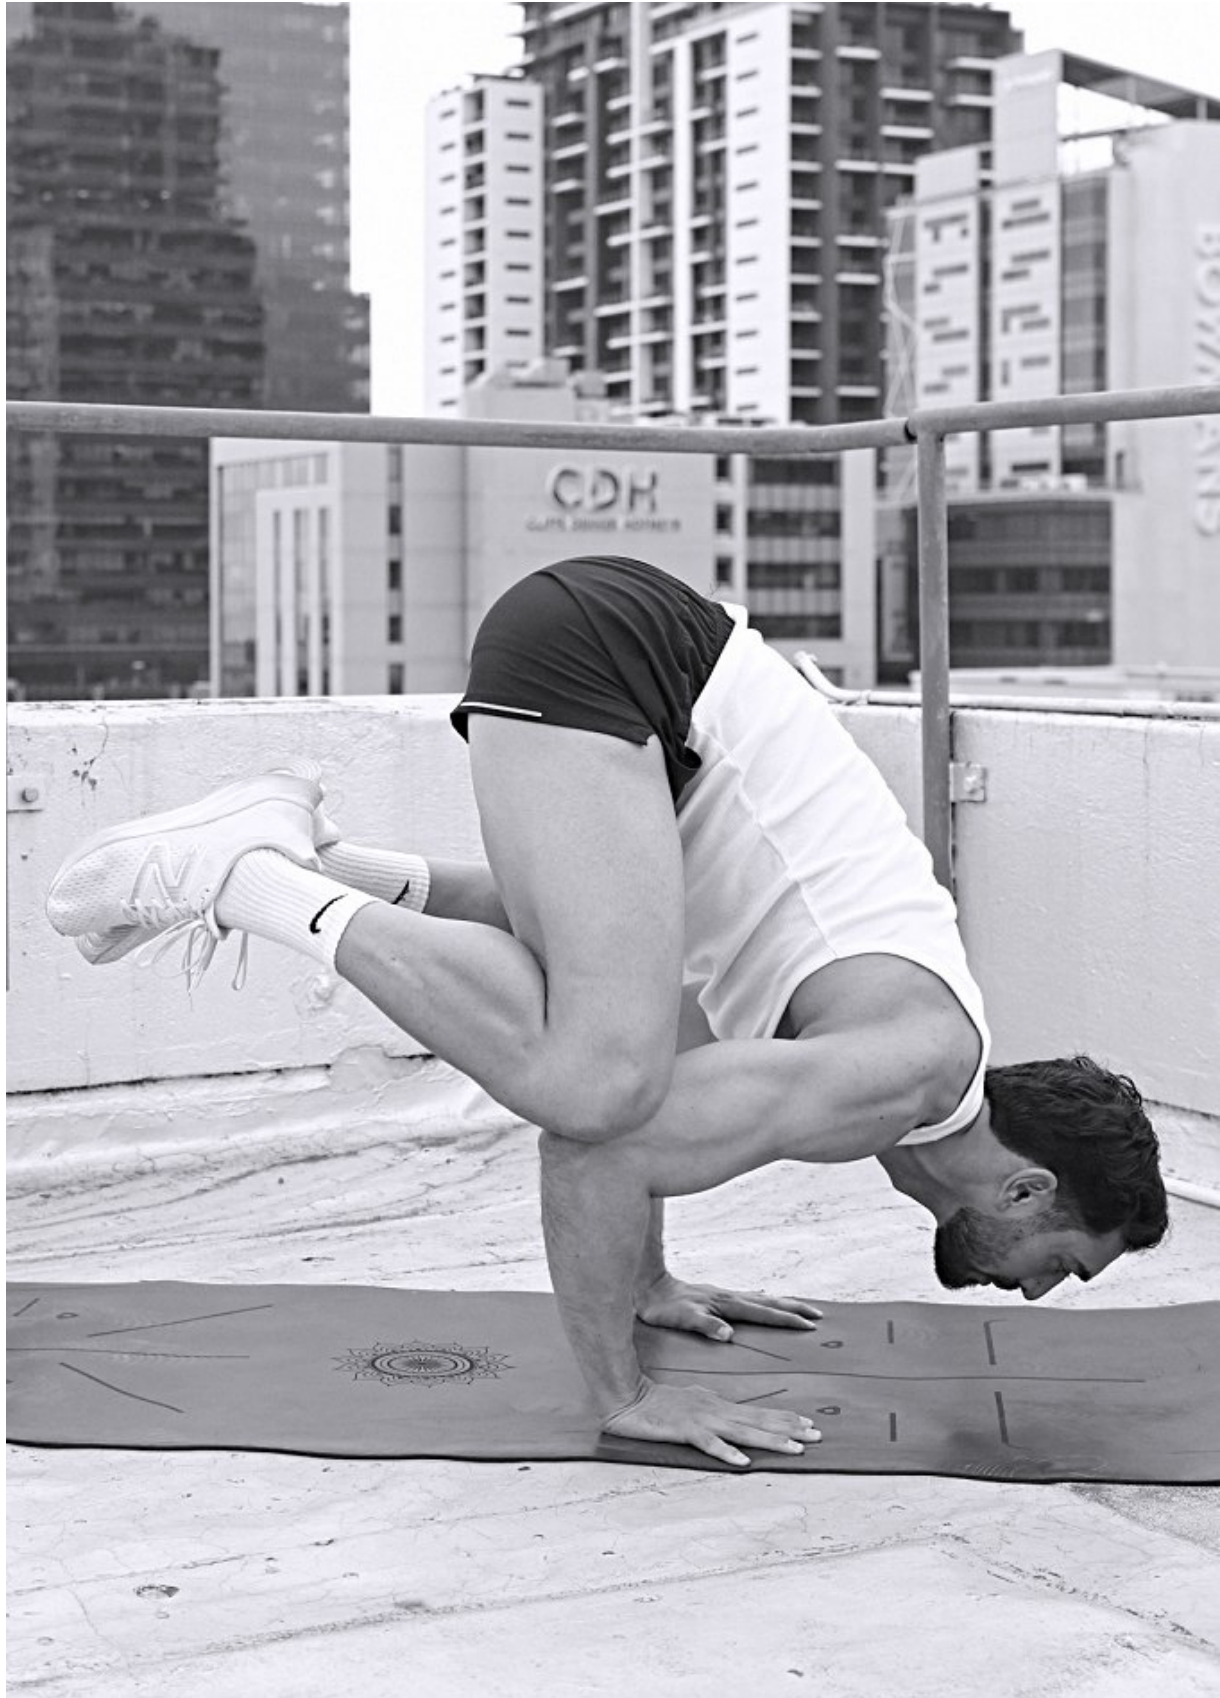

BOSS MODELS

CAPE TOWN

SERGEI ADONIS

Height: 188cm Chest: 104cm Waist: 77cm Suit: 40 R Shoe: 12 UK Hair: Black Eyes: Brown

BOSS MODELS

CAPE TOWN

SERGEI ADONIS

Height: 188cm Chest: 104cm Waist: 77cm Suit: 40 R Shoe: 12 UK Hair: Black Eyes: Brown