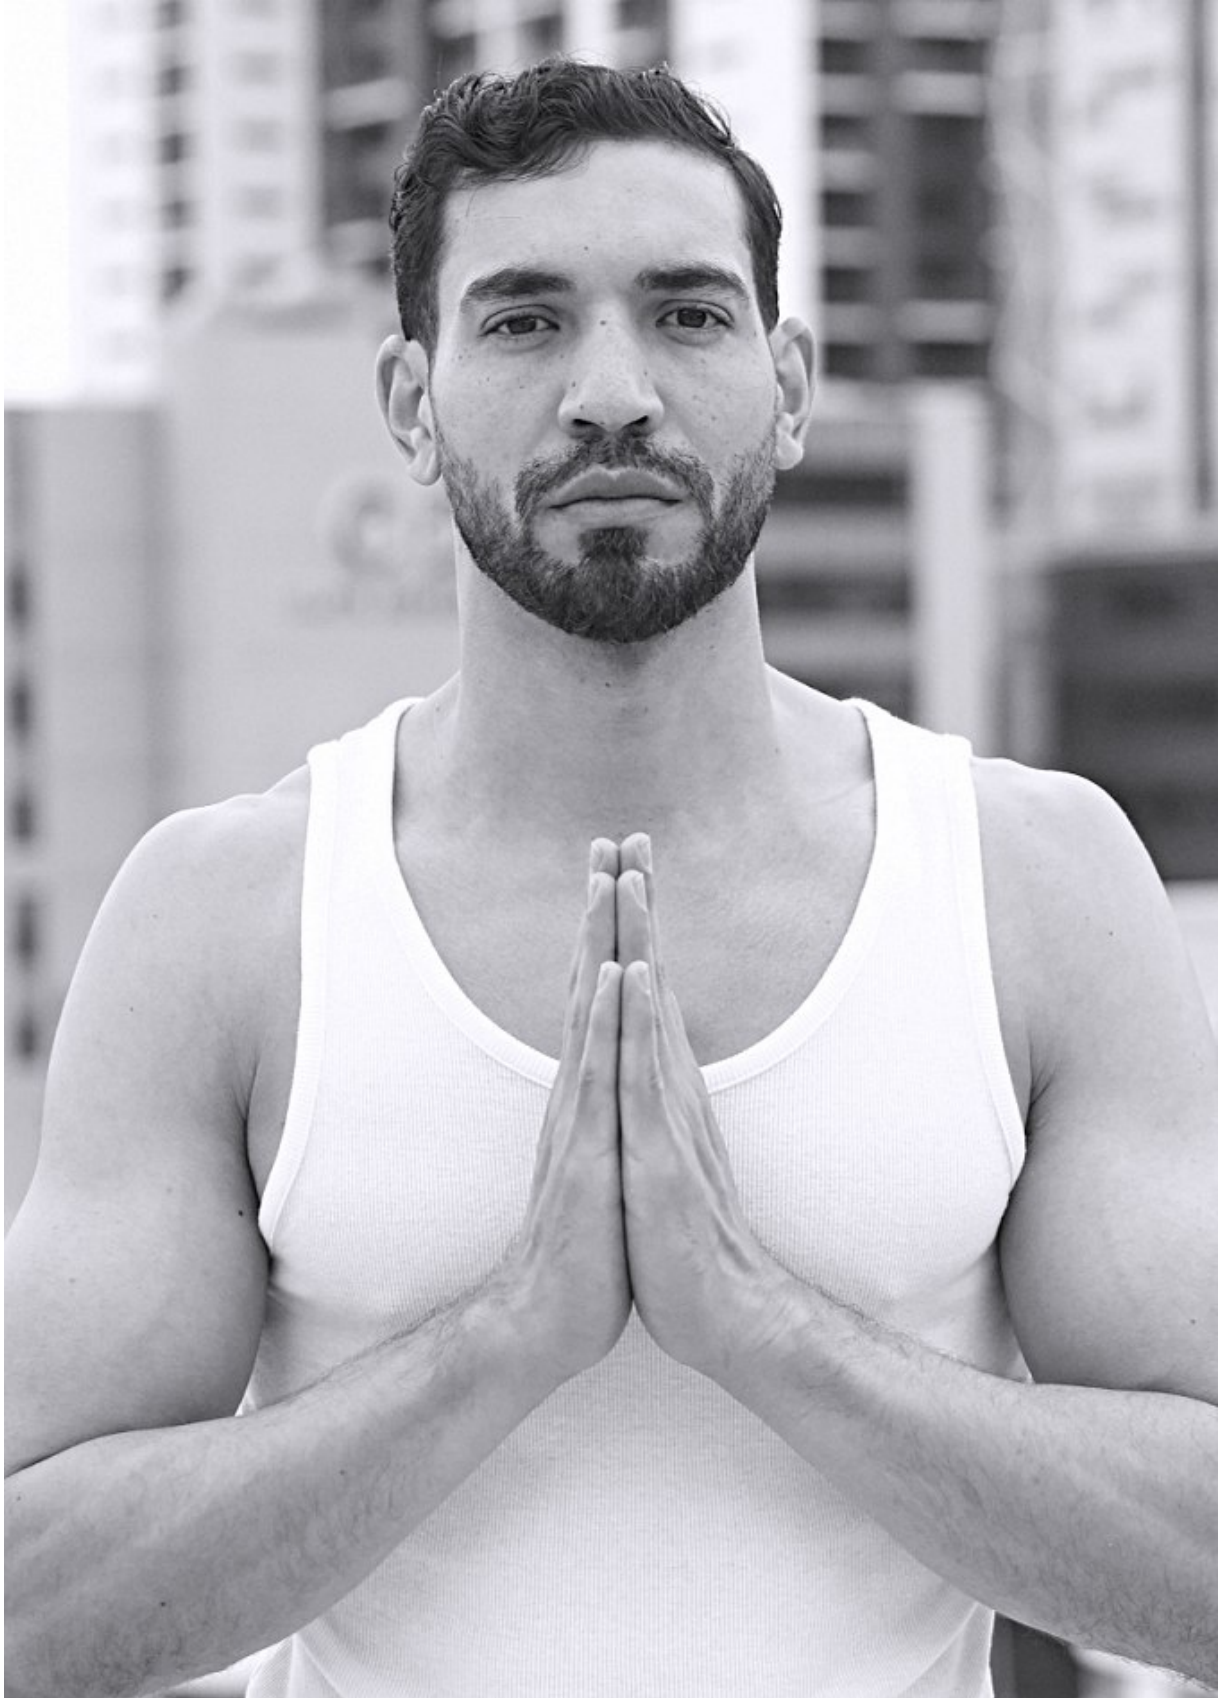

BOSS MODELS

CAPE TOWN

SERGEI ADONIS

Height: 188cm Chest: 104cm Waist: 77cm Suit: 40 R Shoe: 12 UK Hair: Black Eyes: Brown