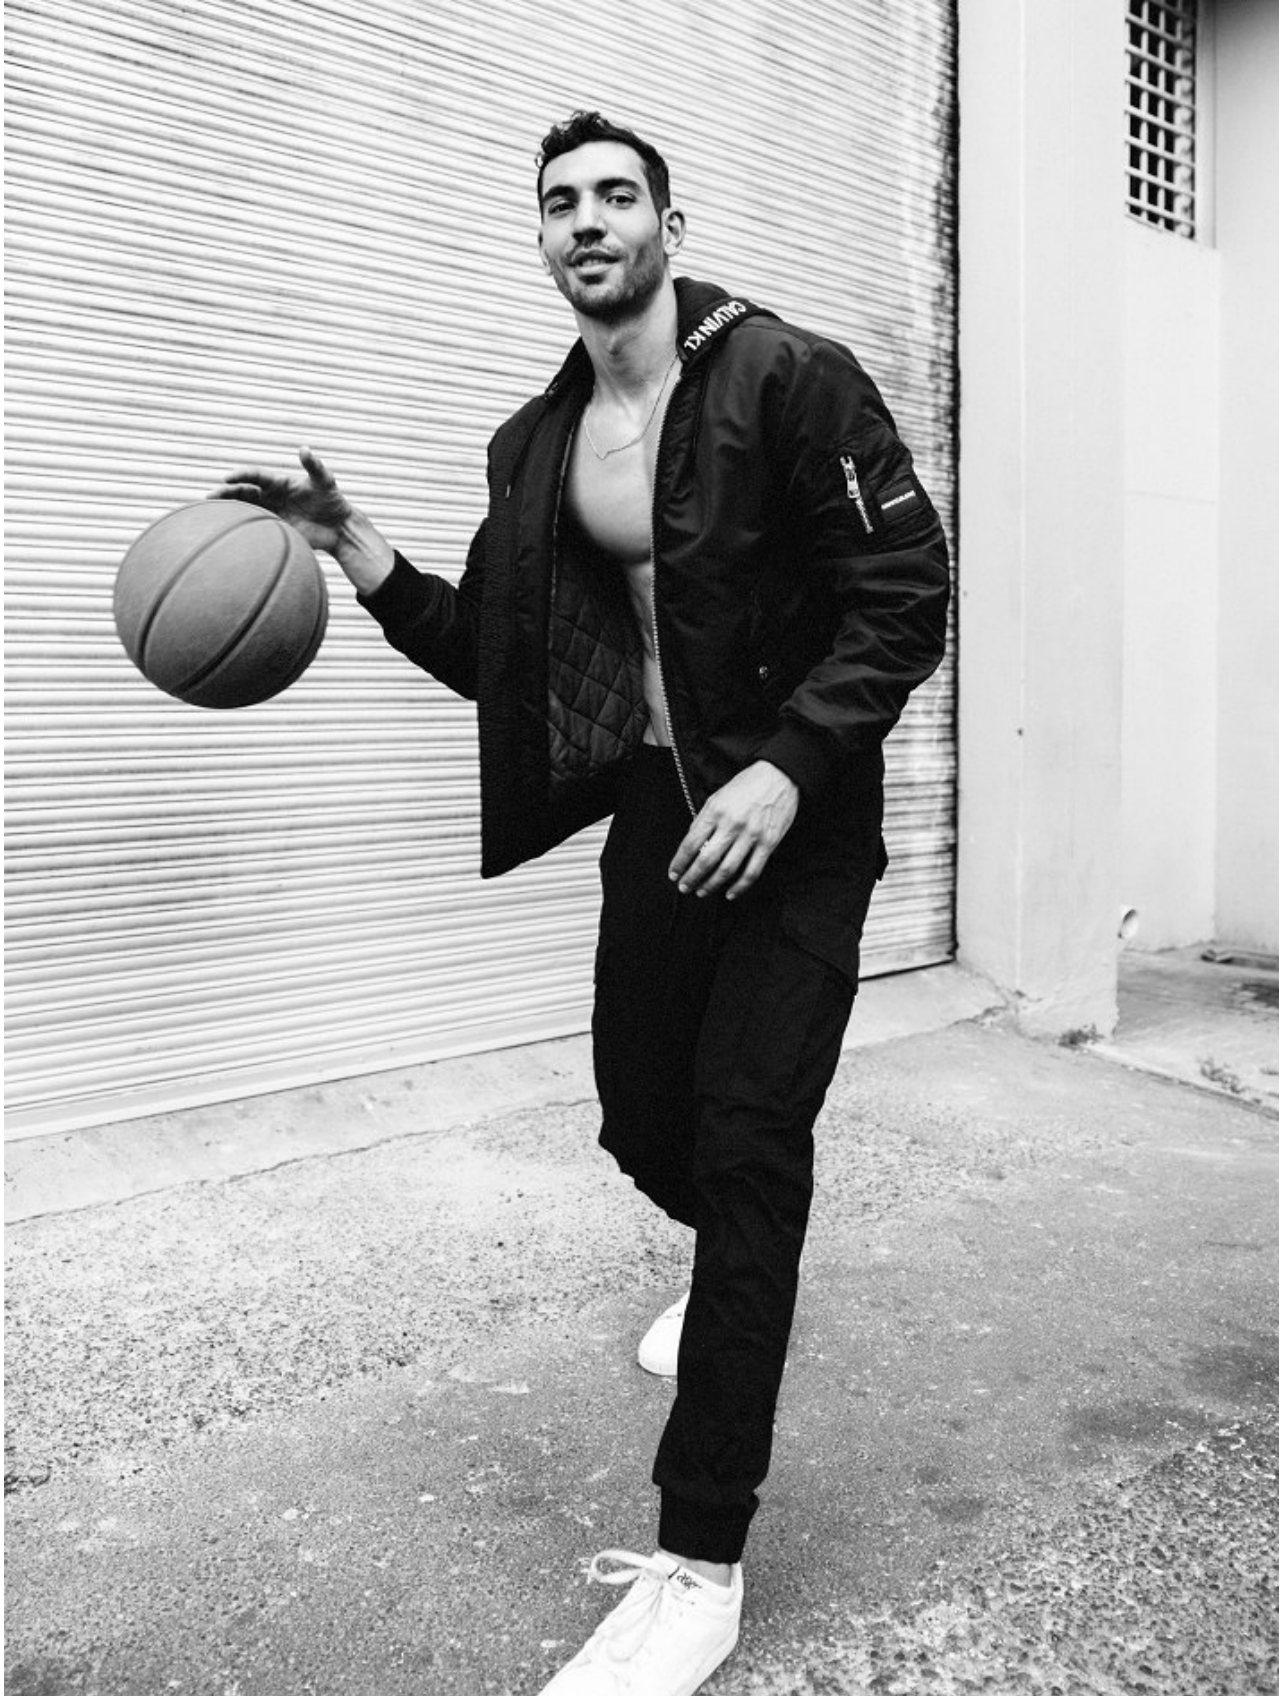

BOSS MODELS

CAPE TOWN

SERGEI ADONIS

Height: 188cm Chest: 104cm Waist: 77cm Suit: 40 R Shoe: 12 UK Hair: Black Eyes: Brown

BOSS MODELS

CAPE TOWN

SERGEI ADONIS

Height: 188cm Chest: 104cm Waist: 77cm Suit: 40 R Shoe: 12 UK Hair: Black Eyes: Brown

BOSS MODELS

CAPE TOWN

SERGEI ADONIS

Height: 188cm Chest: 104cm Waist: 77cm Suit: 40 R Shoe: 12 UK Hair: Black Eyes: Brown

BOSS MODELS

CAPE TOWN

Image: Sergei Adonis represented by Boss Models Cape Town

SERGEI ADONIS

Height: 188cm Chest: 104cm Waist: 77cm Suit: 40 R Shoe: 12 UK Hair: Black Eyes: Brown

BOSS MODELS

CAPE TOWN

SERGEI ADONIS

Height: 188cm Chest: 104cm Waist: 77cm Suit: 40 R Shoe: 12 UK Hair: Black Eyes: Brown