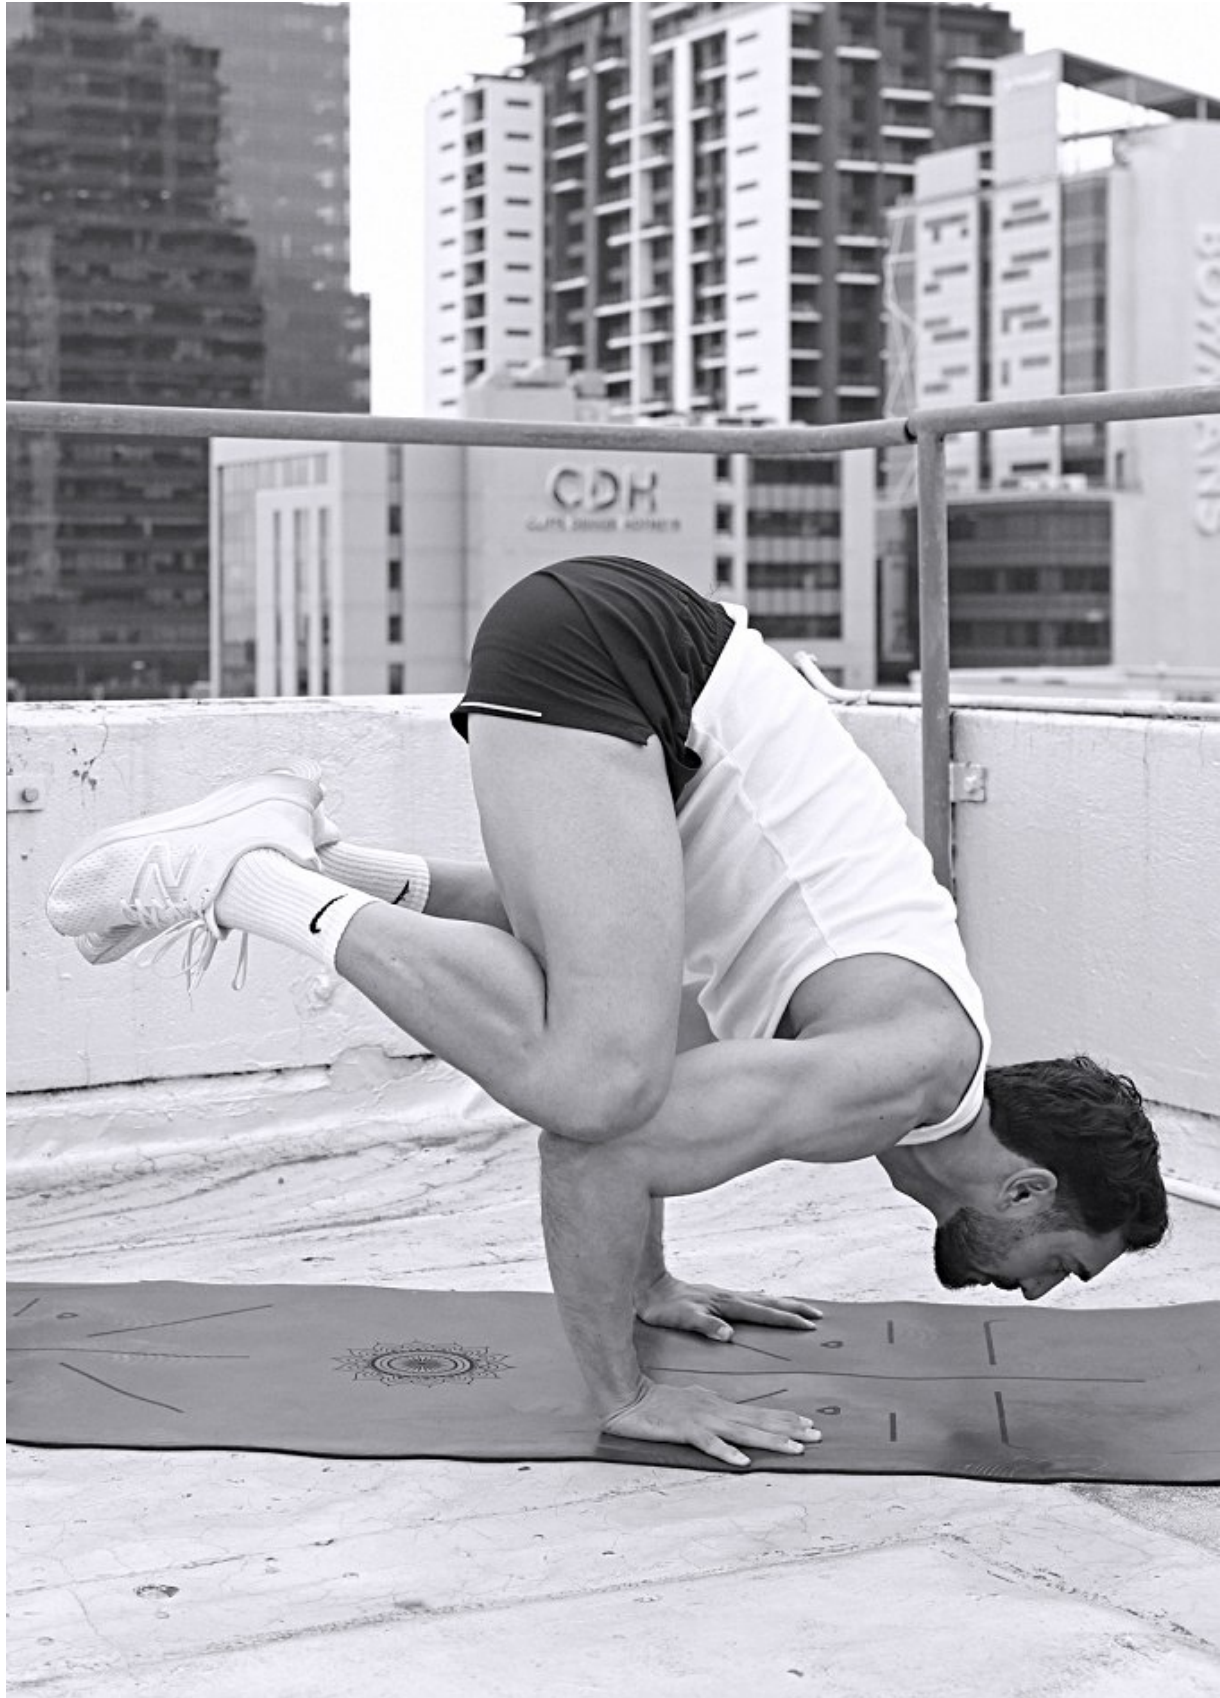

BOSS MODELS

CAPE TOWN

SERGEI ADONIS

Height: 188cm Chest: 104cm Waist: 77cm Suit: 40 R Shoe: 12 UK Hair: Black Eyes: Brown