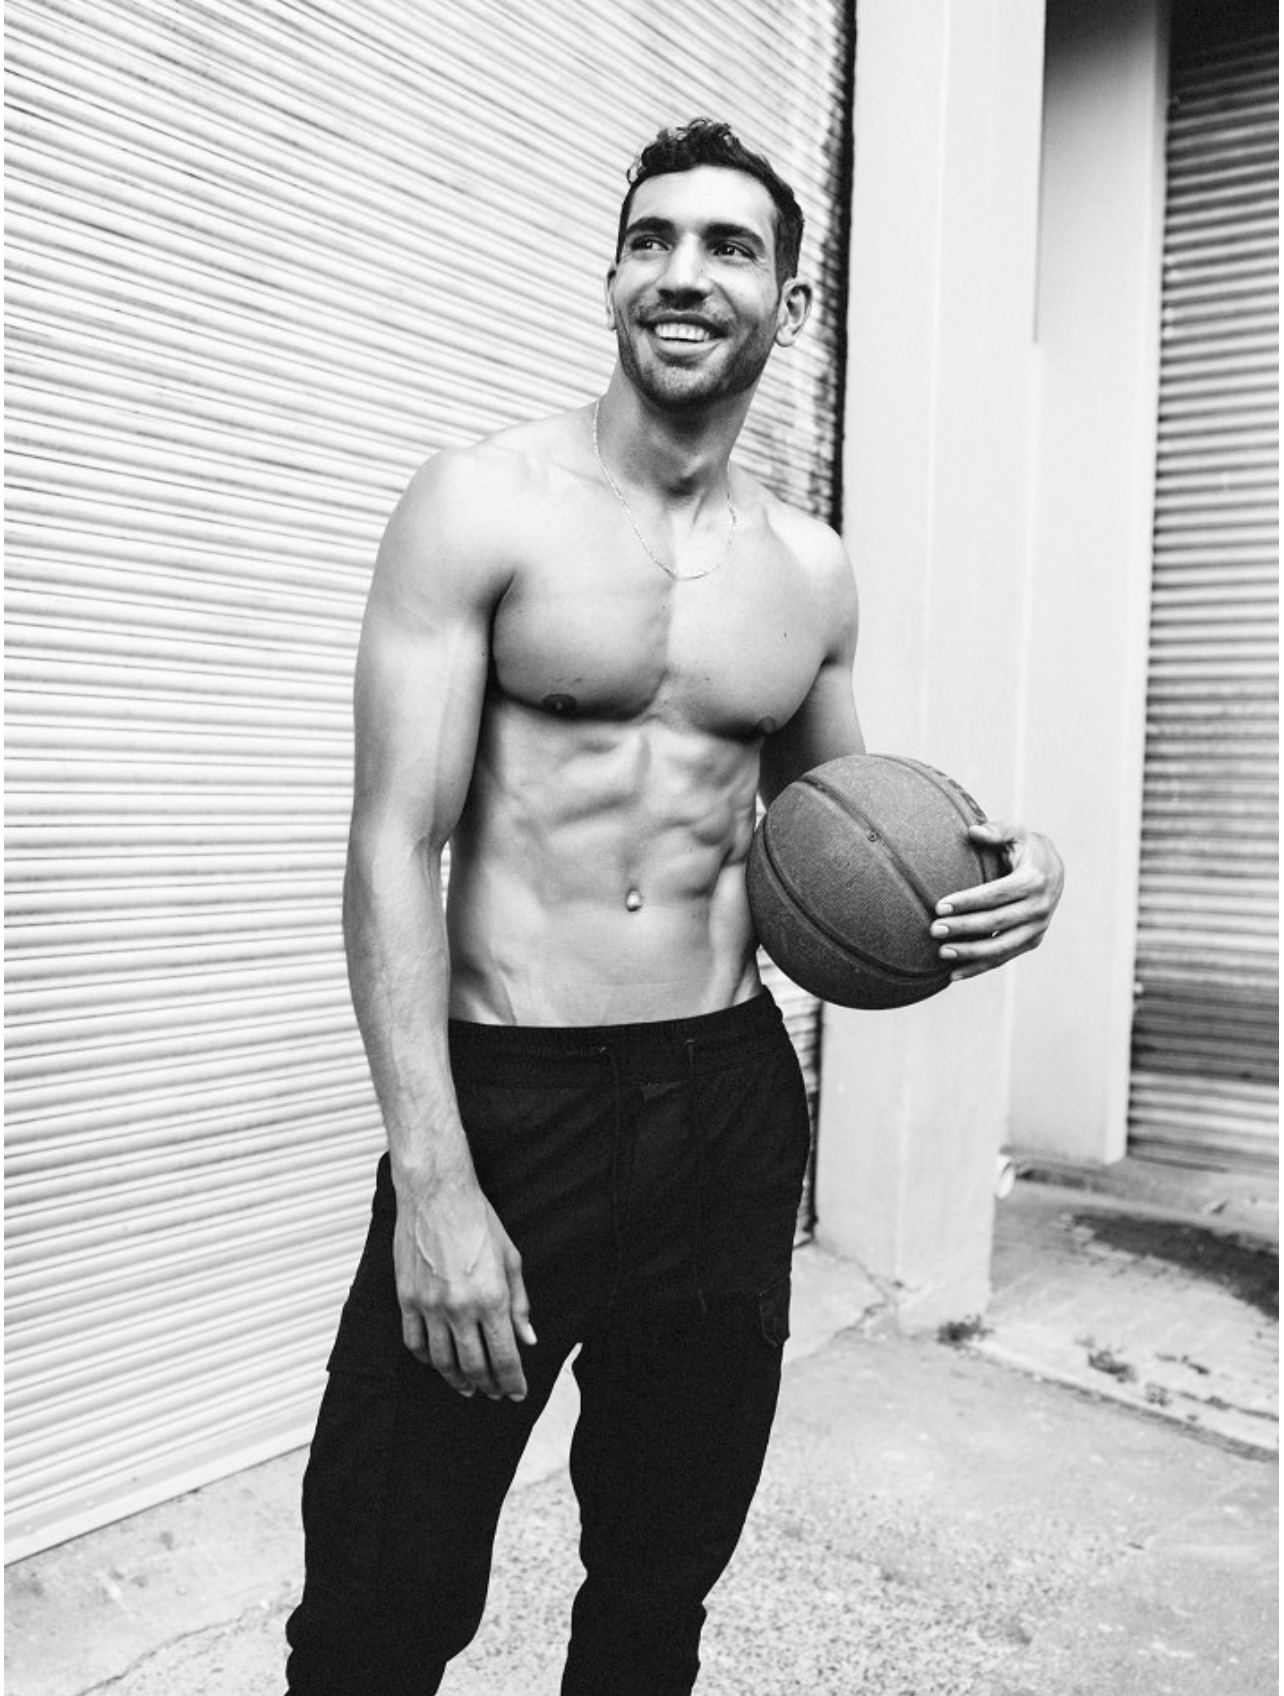

BOSS MODELS

CAPE TOWN

SERGEI ADONIS

Height: 188cm Chest: 104cm Waist: 77cm Suit: 40 R Shoe: 12 UK Hair: Black Eyes: Brown