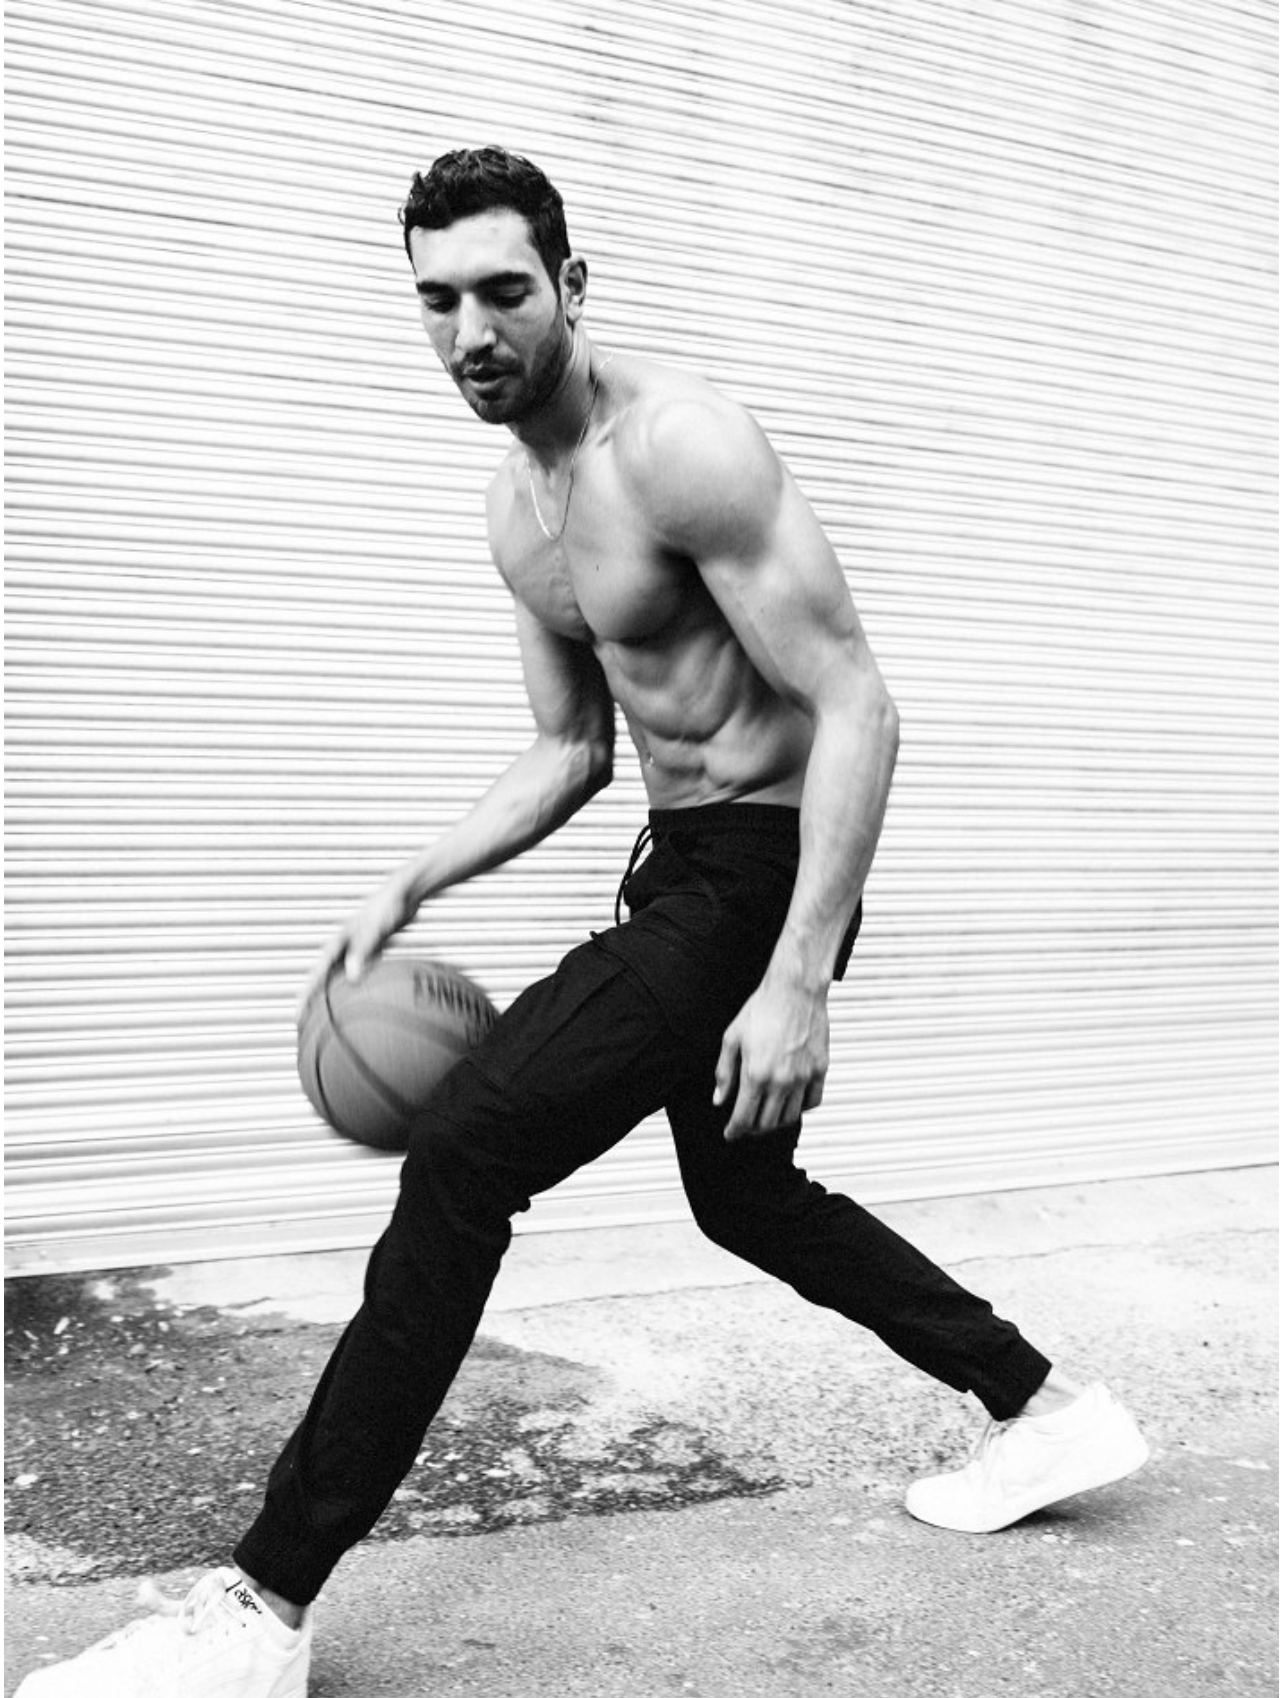

BOSS MODELS

CAPE TOWN

SERGEI ADONIS

Height: 188cm Chest: 104cm Waist: 77cm Suit: 40 R Shoe: 12 UK Hair: Black Eyes: Brown

BOSS MODELS

CAPE TOWN

SERGEI ADONIS

Height: 188cm Chest: 104cm Waist: 77cm Suit: 40 R Shoe: 12 UK Hair: Black Eyes: Brown

BOSS MODELS

CAPE TOWN

SERGEI ADONIS

Height: 188cm Chest: 104cm Waist: 77cm Suit: 40 R Shoe: 12 UK Hair: Black Eyes: Brown

BOSS MODELS

CAPE TOWN

Image: Sergei Adonis represented by Boss Models Cape Town

SERGEI ADONIS