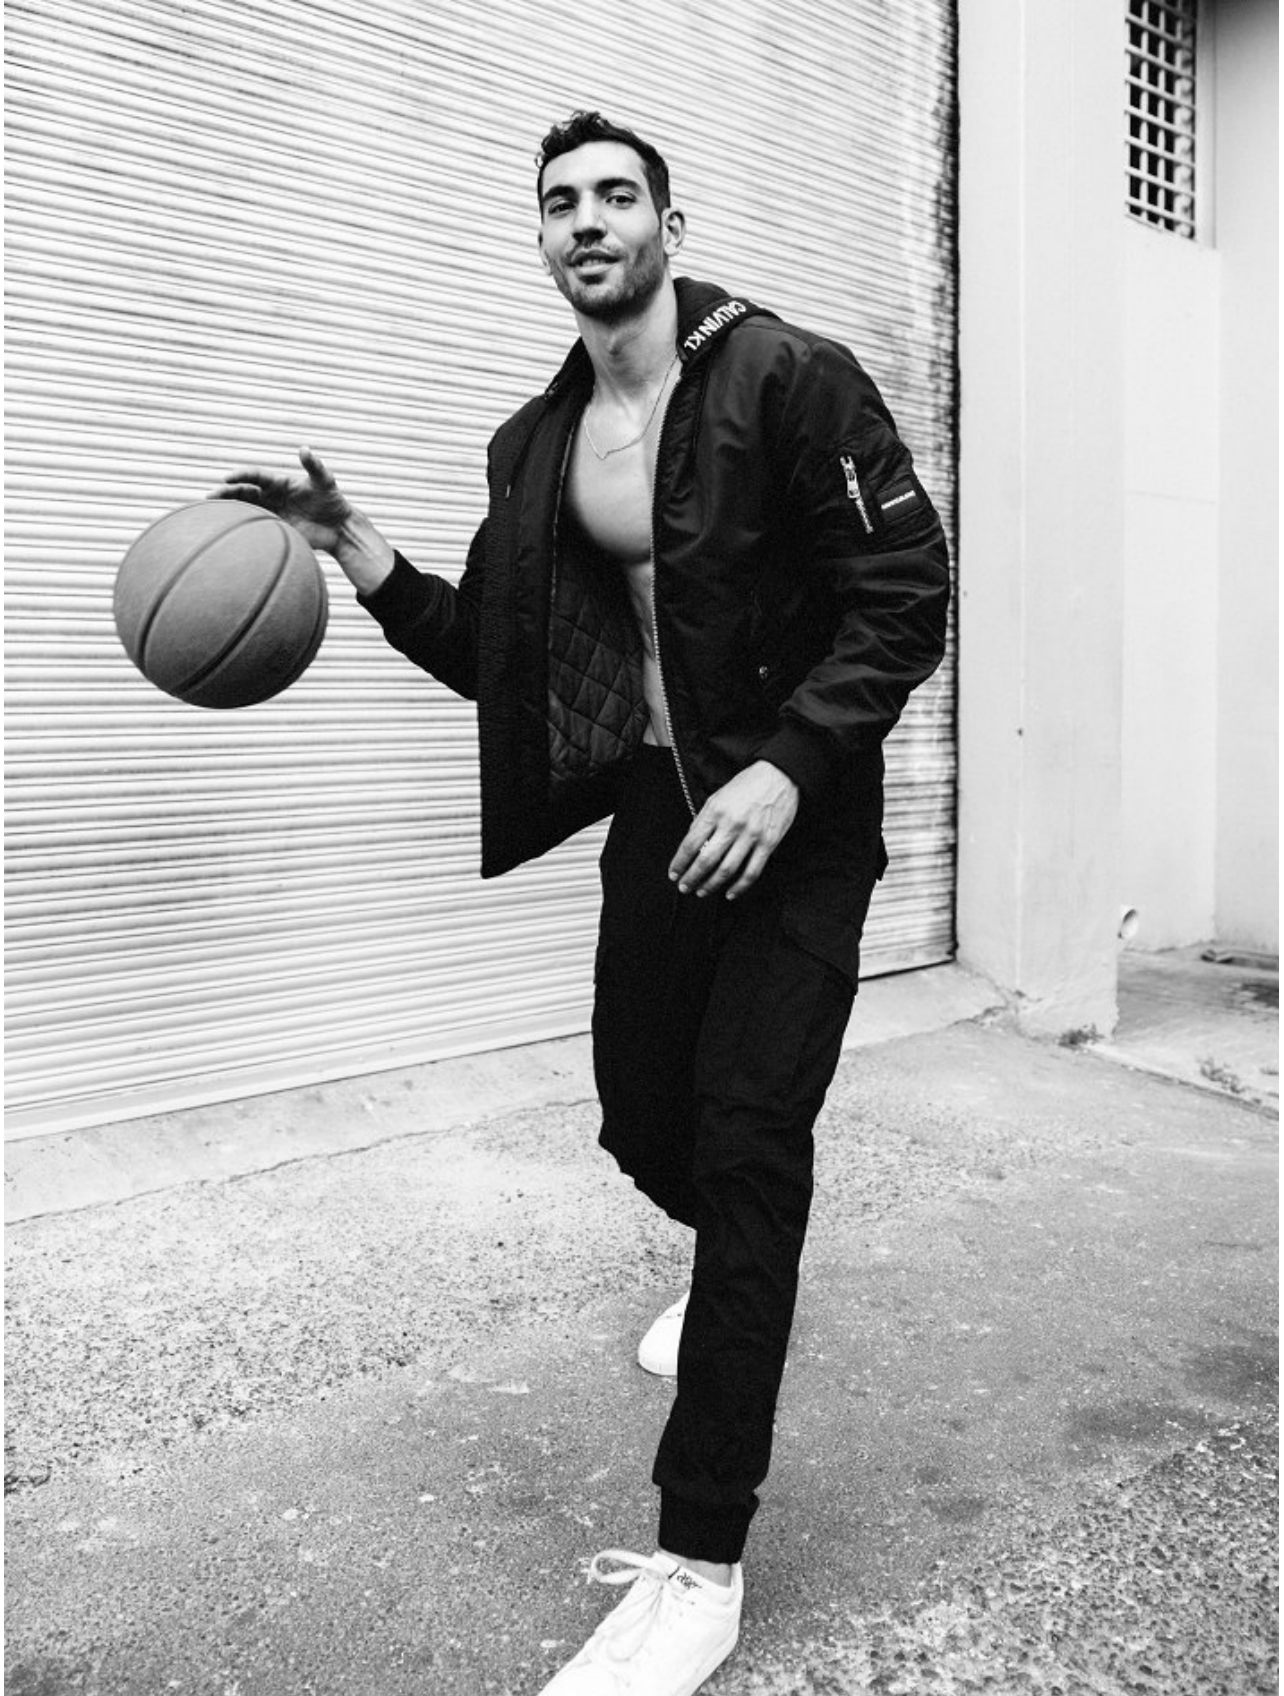

BOSS MODELS

CAPE TOWN

SERGEI ADONIS

Height: 188cm Chest: 104cm Waist: 77cm Suit: 40 R Shoe: 12 UK Hair: Black Eyes: Brown