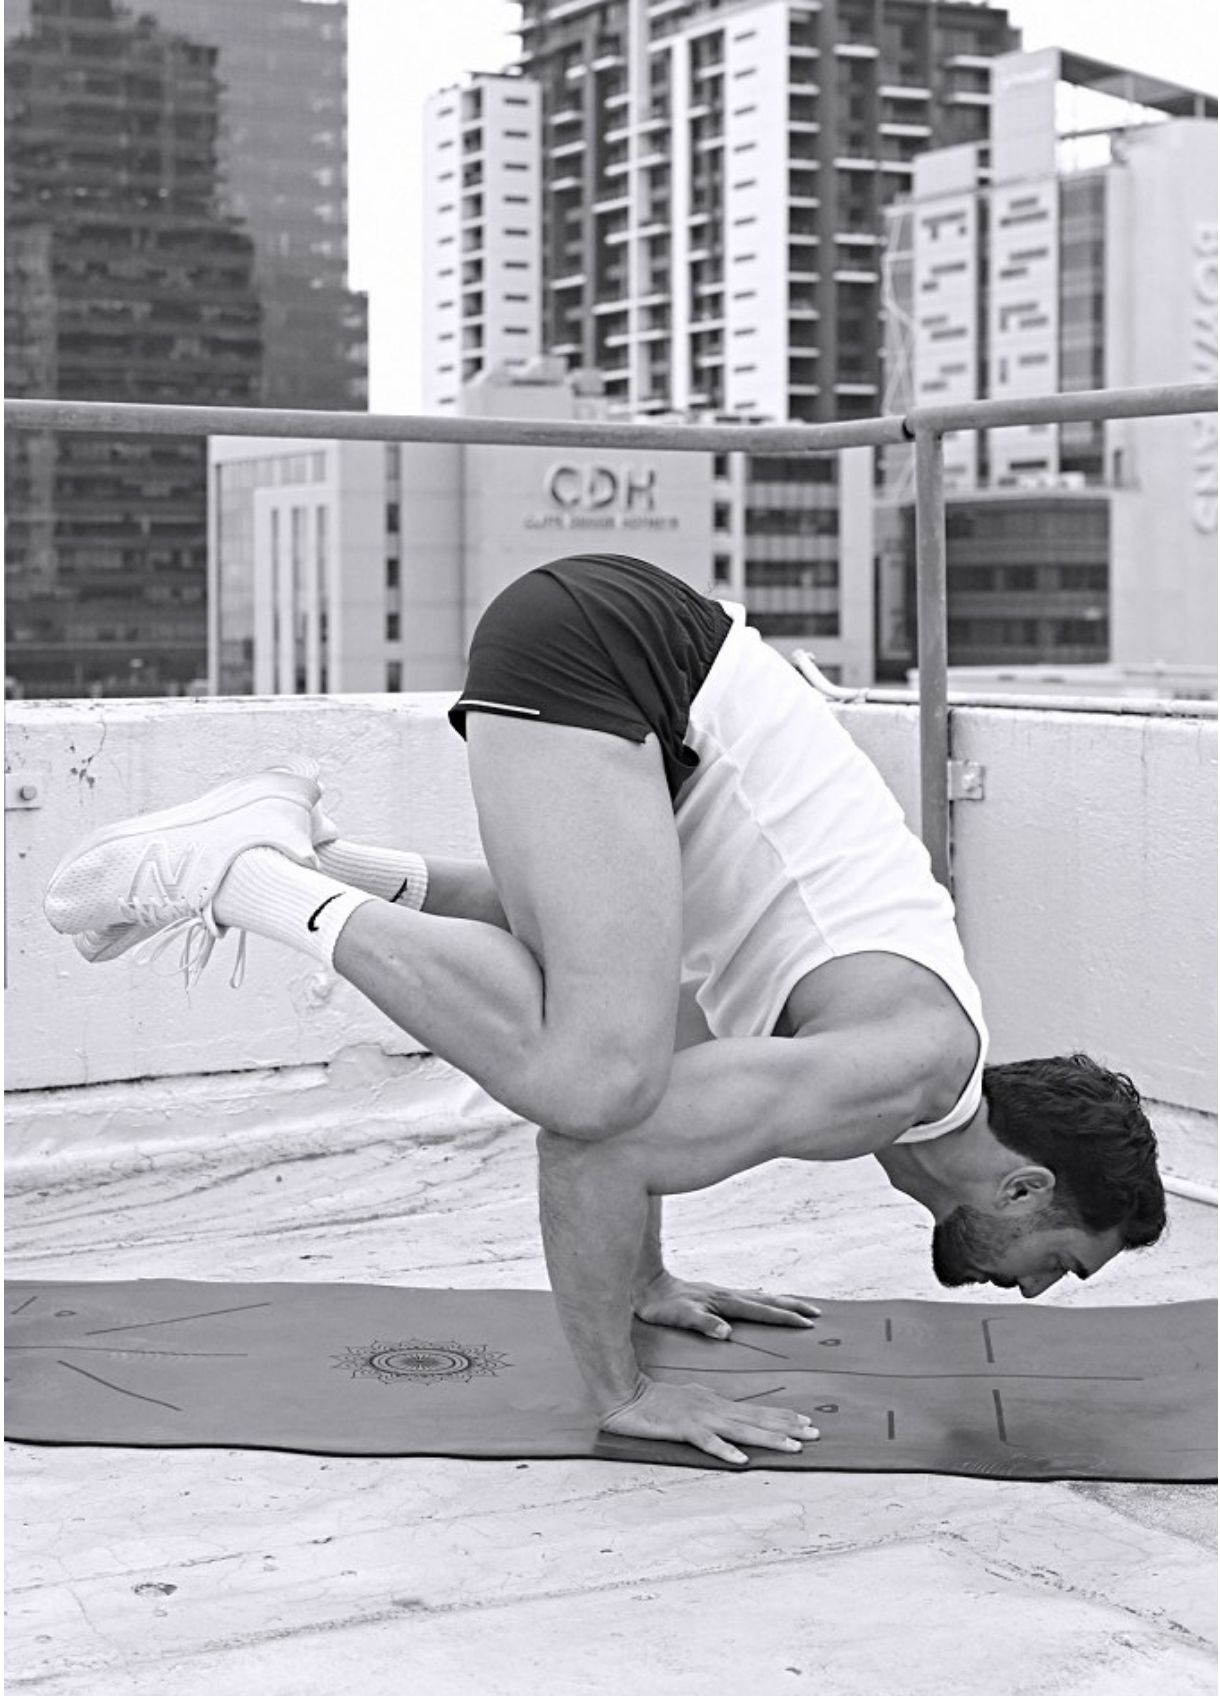

BOSS MODELS

CAPE TOWN

SERGEI ADONIS

Height: 188cm Chest: 104cm Waist: 77cm Suit: 40 R Shoe: 12 UK Hair: Black Eyes: Brown

BOSS MODELS

CAPE TOWN

SERGEI ADONIS

Height: 188cm Chest: 104cm Waist: 77cm Suit: 40 R Shoe: 12 UK Hair: Black Eyes: Brown