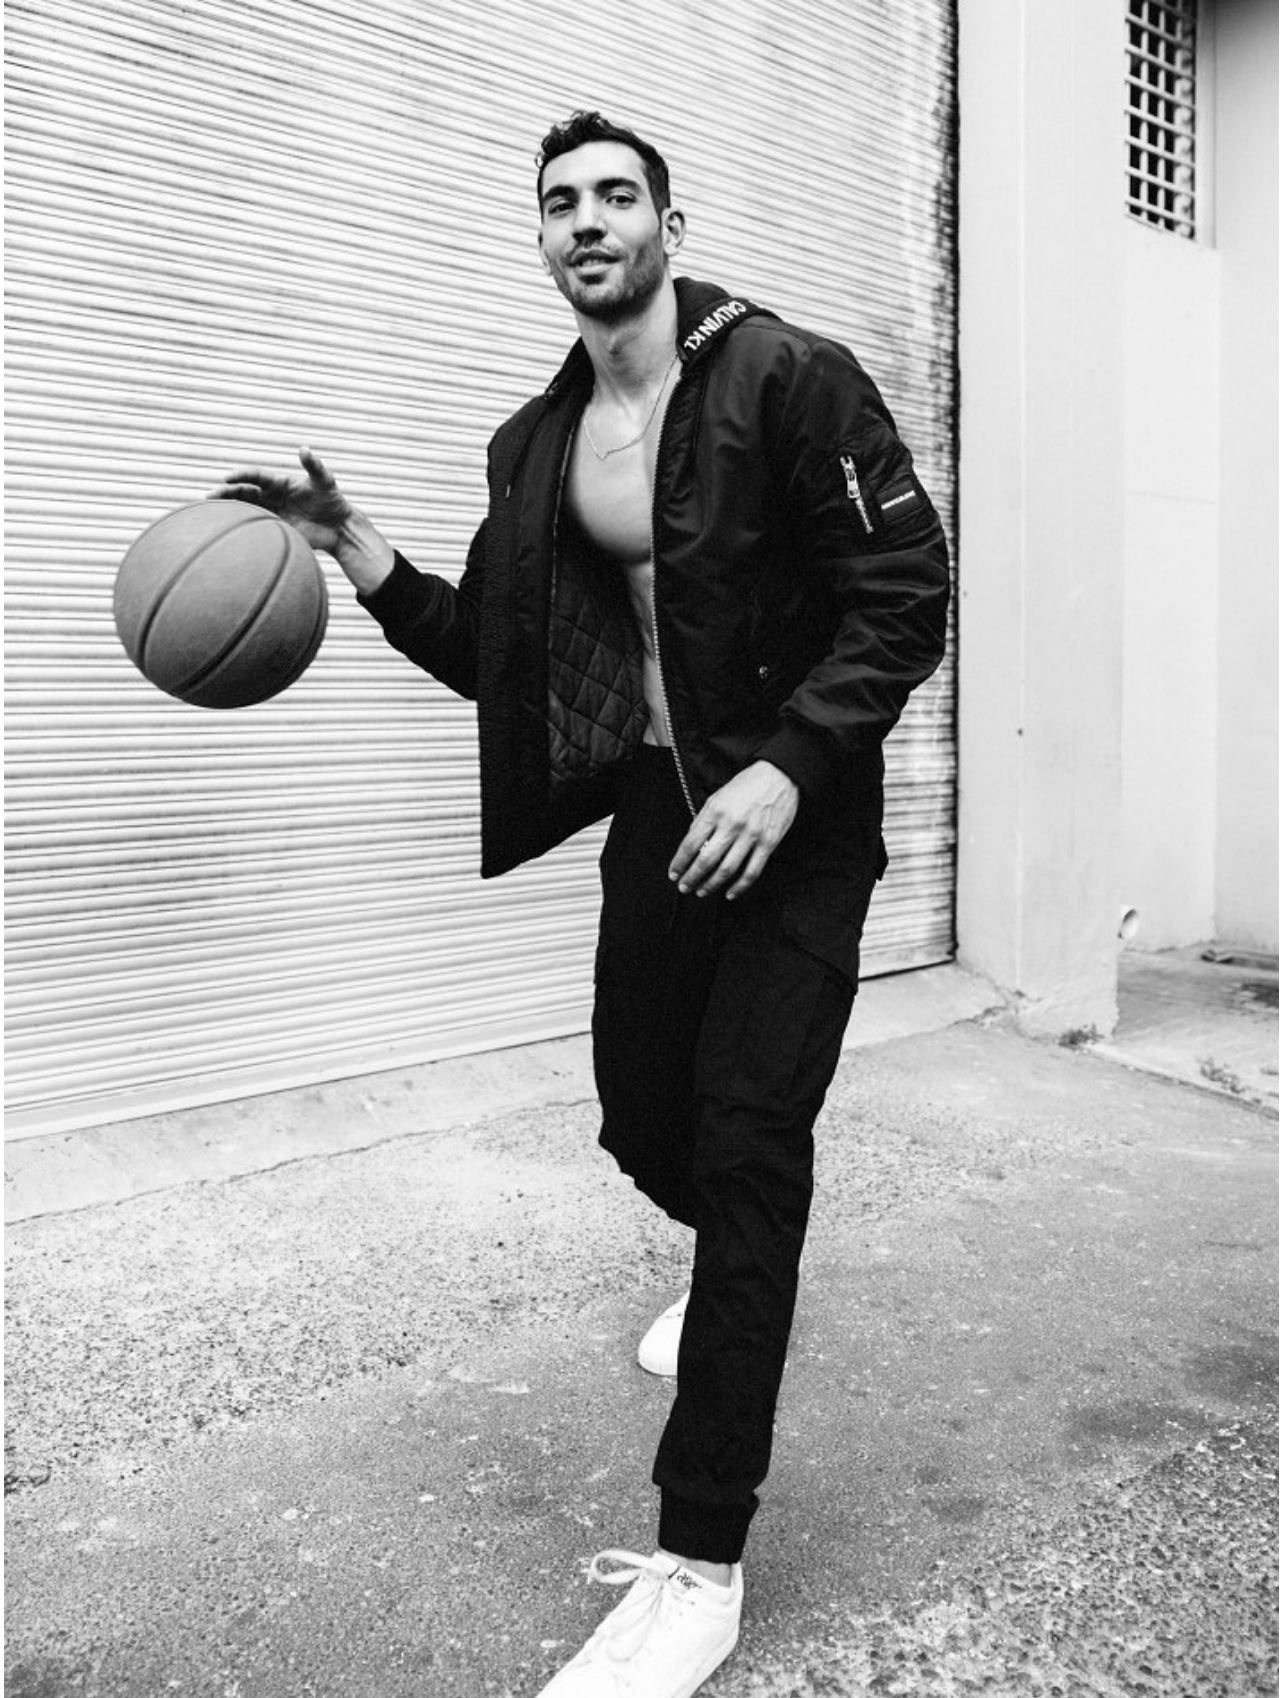

BOSS MODELS

CAPE TOWN

SERGEI ADONIS

Height: 188cm Chest: 104cm Waist: 77cm Suit: 40 R Shoe: 12 UK Hair: Black Eyes: Brown

BOSS MODELS

CAPE TOWN

SERGEI ADONIS

Height: 188cm Chest: 104cm Waist: 77cm Suit: 40 R Shoe: 12 UK Hair: Black Eyes: Brown

BOSS MODELS

CAPE TOWN

SERGEI ADONIS

Height: 188cm Chest: 104cm Waist: 77cm Suit: 40 R Shoe: 12 UK Hair: Black Eyes: Brown

BOSS MODELS

CAPE TOWN

Image: Sergei Adonis represented by Boss Models Cape Town

SERGEI ADONIS

Height: 188cm Chest: 104cm Waist: 77cm Suit: 40 R Shoe: 12 UK Hair: Black Eyes: Brown

BOSS MODELS

CAPE TOWN

SERGEI ADONIS

Height: 188cm Chest: 104cm Waist: 77cm Suit: 40 R Shoe: 12 UK Hair: Black Eyes: Brown