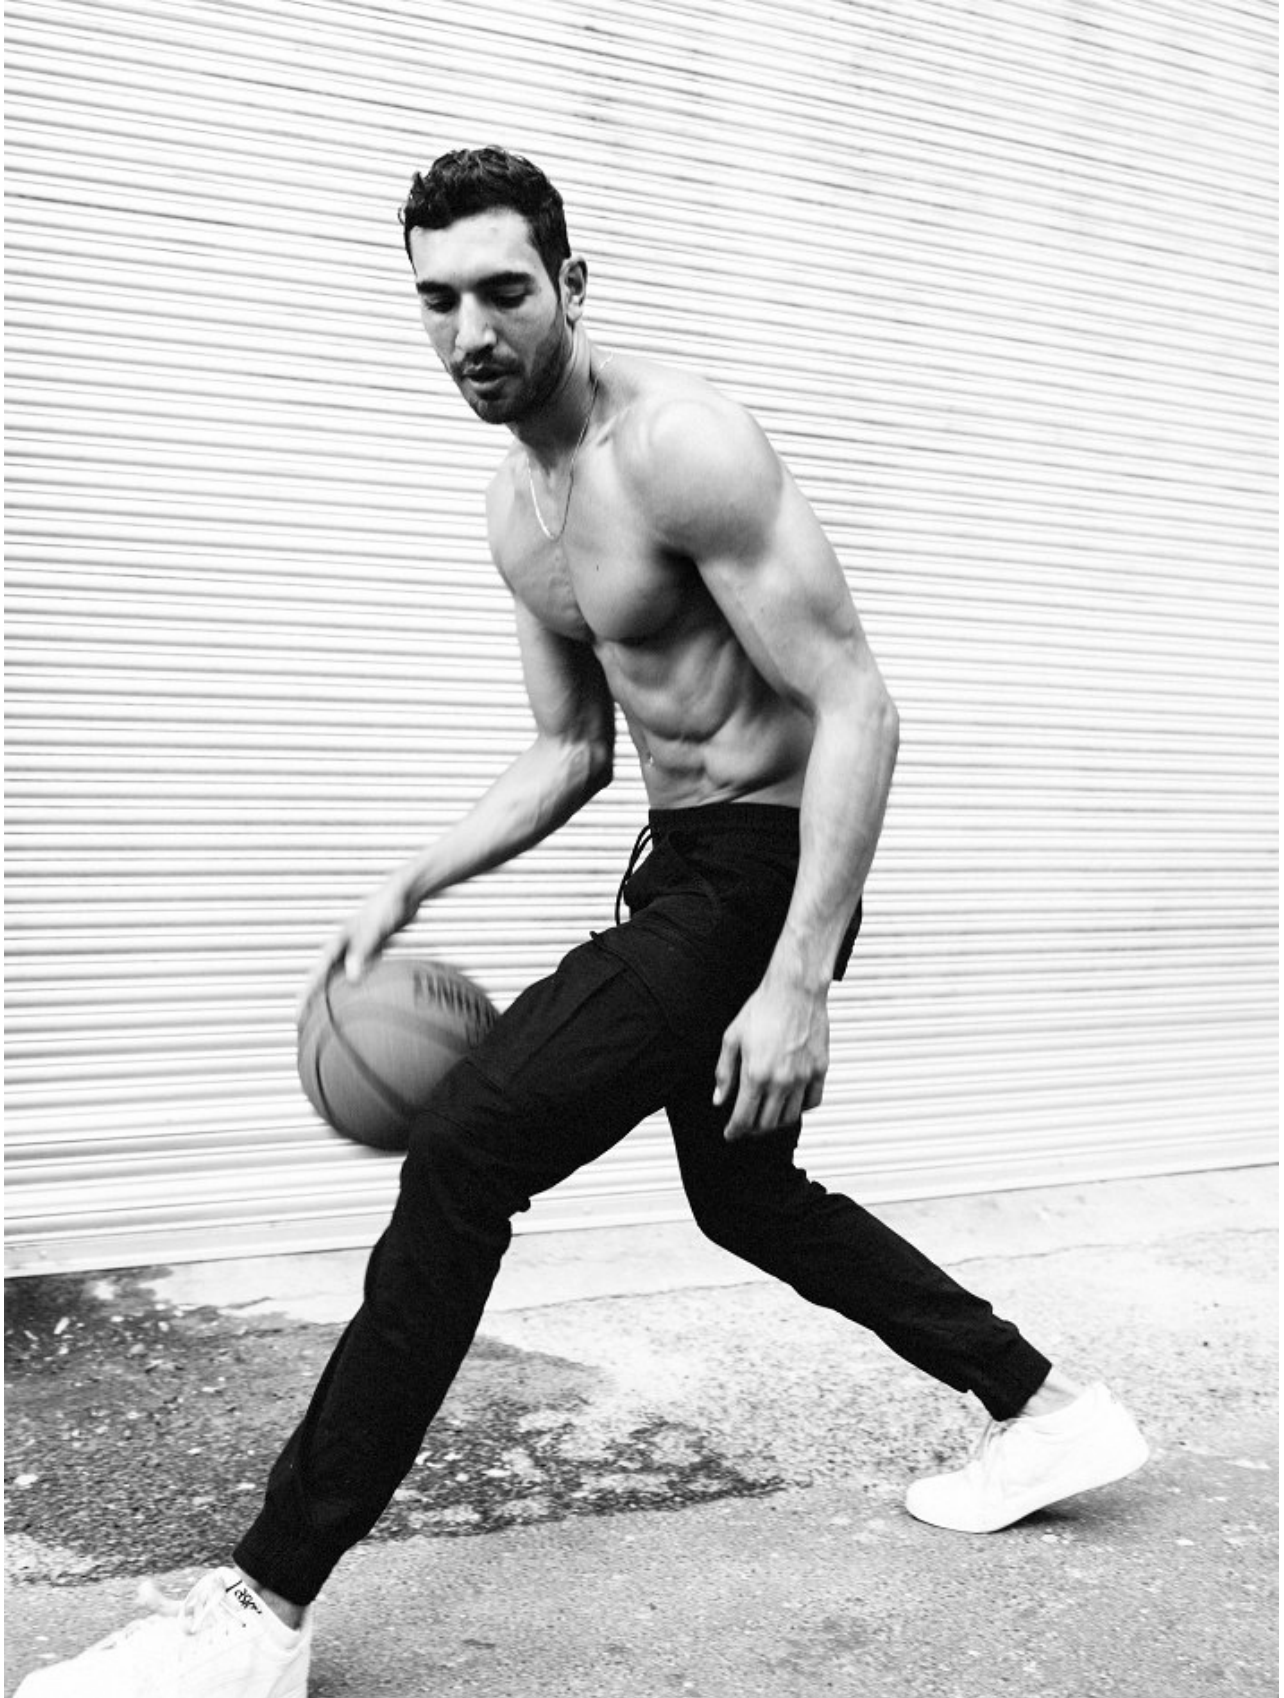

BOSS MODELS

CAPE TOWN

SERGEI ADONIS

Height: 188cm Chest: 104cm Waist: 77cm Suit: 40 R Shoe: 12 UK Hair: Black Eyes: Brown