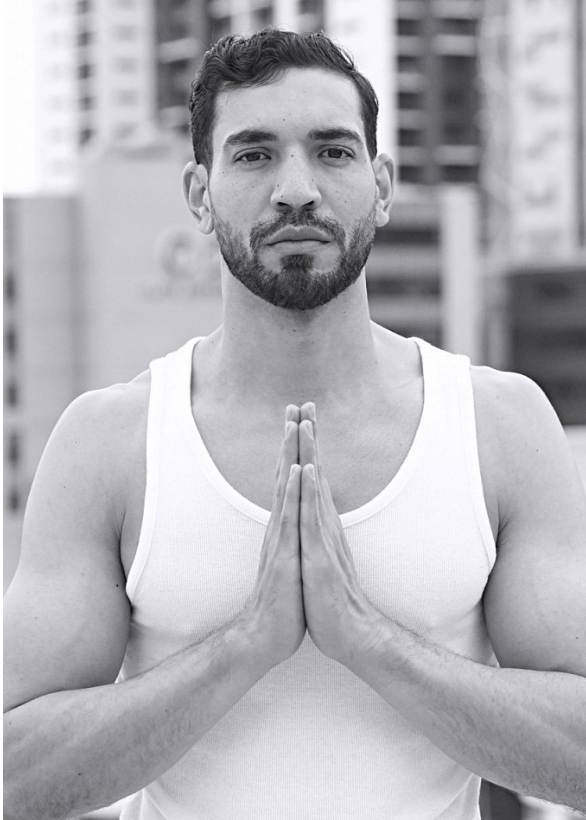

BOSS MODELS

CAPE TOWN

SERGEI ADONIS

Height: 188cm Chest: 104cm Waist: 77cm Suit: 40 R Shoe: 12 UK Hair: Black Eyes: Brown

BOSS MODELS

CAPE TOWN

Image: Sergei Adonis represented by Boss Models Cape Town

SERGEI ADONIS

Height: 188cm Chest: 104cm Waist: 77cm Suit: 40 R Shoe: 12 UK Hair: Black Eyes: Brown

BOSS MODELS

CAPE TOWN

SERGEI ADONIS

Height: 188cm Chest: 104cm Waist: 77cm Suit: 40 R Shoe: 12 UK Hair: Black Eyes: Brown