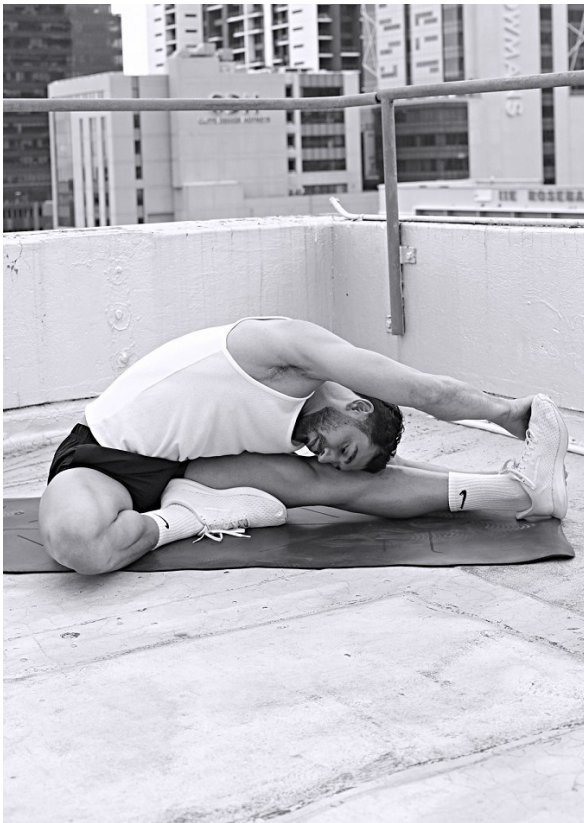

BOSS MODELS

CAPE TOWN

Image: Sergei Adonis represented by Boss Models Cape Town

SERGEI ADONIS

Height: 188cm Chest: 104cm Waist: 77cm Suit: 40 R Shoe: 12 UK Hair: Black Eyes: Brown