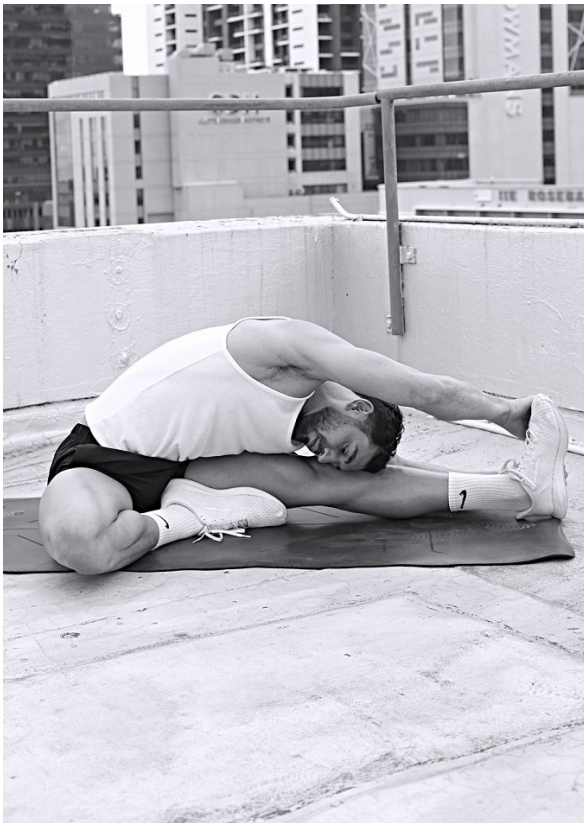

BOSS MODELS

CAPE TOWN

SERGEI ADONIS

Height: 188cm Chest: 104cm Waist: 77cm Suit: 40 R Shoe: 12 UK Hair: Black Eyes: Brown

BOSS MODELS

CAPE TOWN

Image: Sergei Adonis represented by Boss Models Cape Town

SERGEI ADONIS

Height: 188cm Chest: 104cm Waist: 77cm Suit: 40 R Shoe: 12 UK Hair: Black Eyes: Brown

BOSS MODELS

CAPE TOWN

SERGEI ADONIS

Height: 188cm Chest: 104cm Waist: 77cm Suit: 40 R Shoe: 12 UK Hair: Black Eyes: Brown