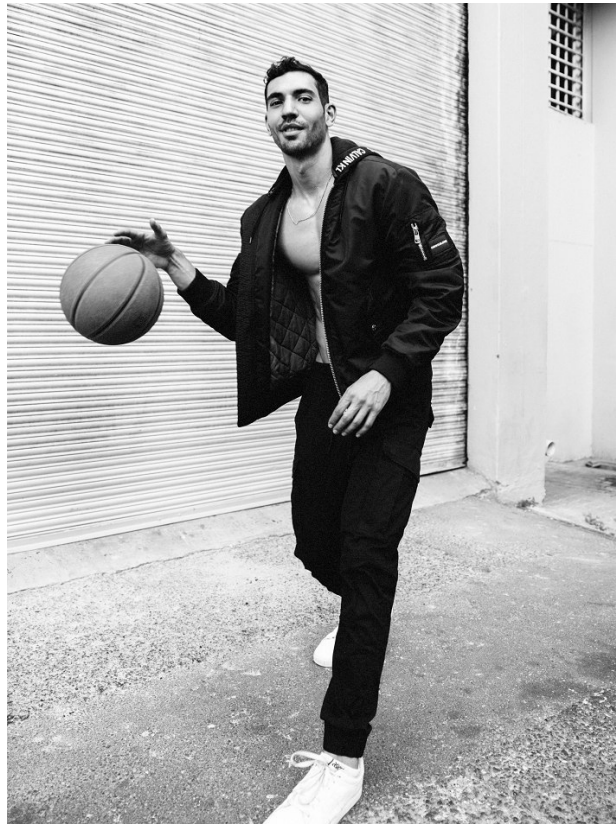

BOSS MODELS

CAPE TOWN

SERGEI ADONIS

Height: 188cm Chest: 104cm Waist: 77cm Suit: 40 R Shoe: 12 UK Hair: Black Eyes: Brown