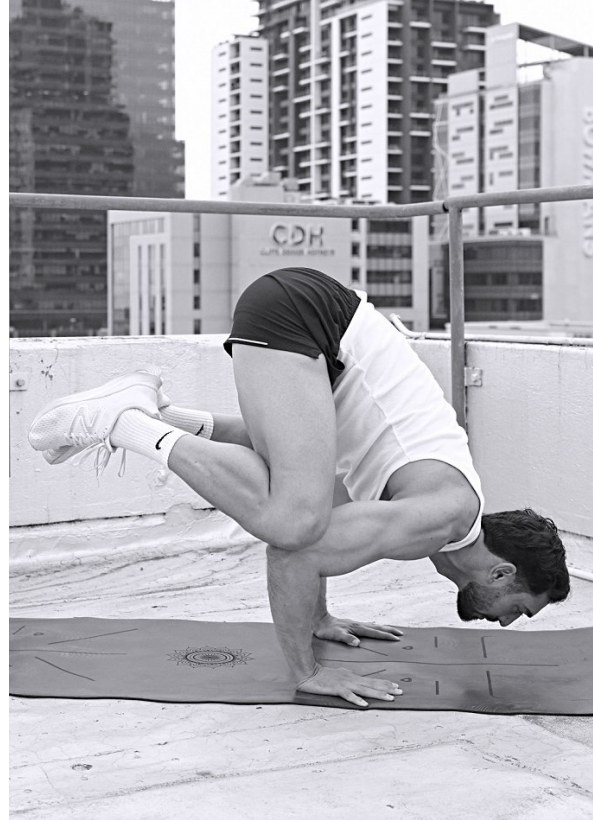

BOSS MODELS

CAPE TOWN

SERGEI ADONIS

Height: 188cm Chest: 104cm Waist: 77cm Suit: 40 R Shoe: 12 UK Hair: Black Eyes: Brown