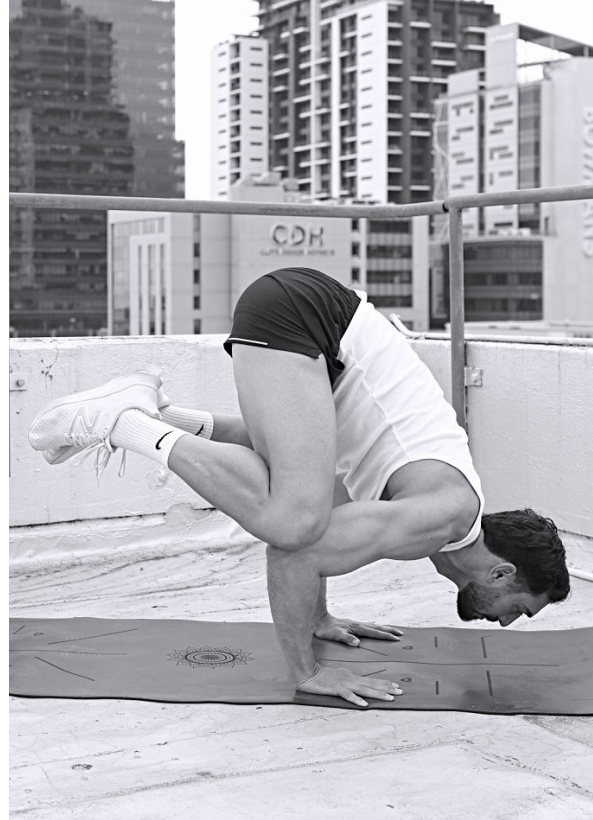

BOSS MODELS

CAPE TOWN

SERGEI ADONIS

Height: 188cm Chest: 104cm Waist: 77cm Suit: 40 R Shoe: 12 UK Hair: Black Eyes: Brown

BOSS MODELS

CAPE TOWN

Image: Sergei Adonis represented by Boss Models Cape Town

SERGEI ADONIS

Height: 188cm Chest: 104cm Waist: 77cm Suit: 40 R Shoe: 12 UK Hair: Black Eyes: Brown

BOSS MODELS

CAPE TOWN

SERGEI ADONIS

Height: 188cm Chest: 104cm Waist: 77cm Suit: 40 R Shoe: 12 UK Hair: Black Eyes: Brown