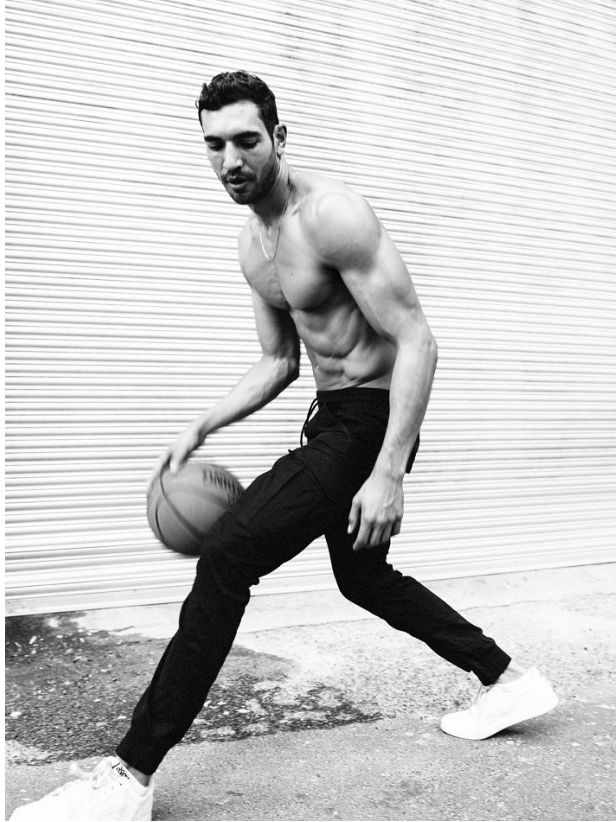

BOSS MODELS

CAPE TOWN

SERGEI ADONIS

Height: 188cm Chest: 104cm Waist: 77cm Suit: 40 R Shoe: 12 UK Hair: Black Eyes: Brown