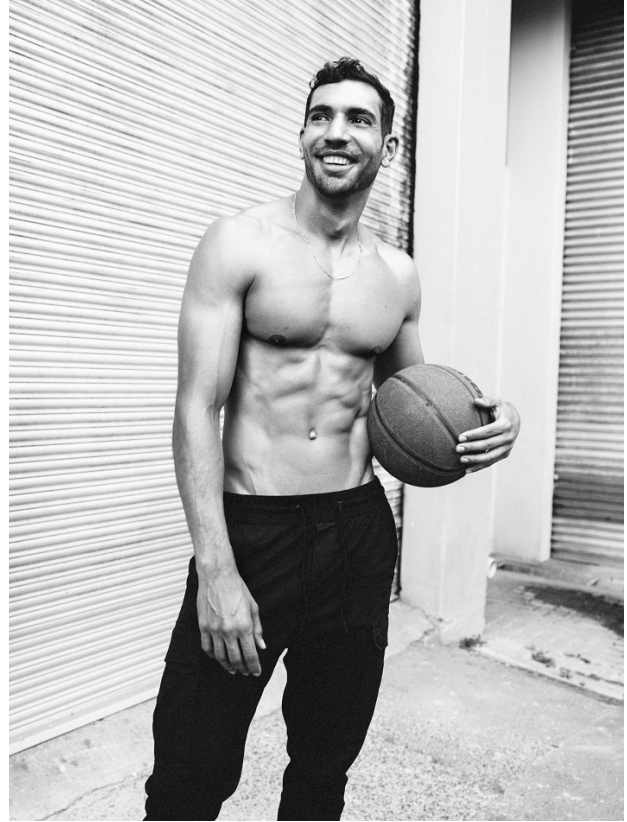

BOSS MODELS

CAPE TOWN

SERGEI ADONIS

Height: 188cm Chest: 104cm Waist: 77cm Suit: 40 R Shoe: 12 UK Hair: Black Eyes: Brown