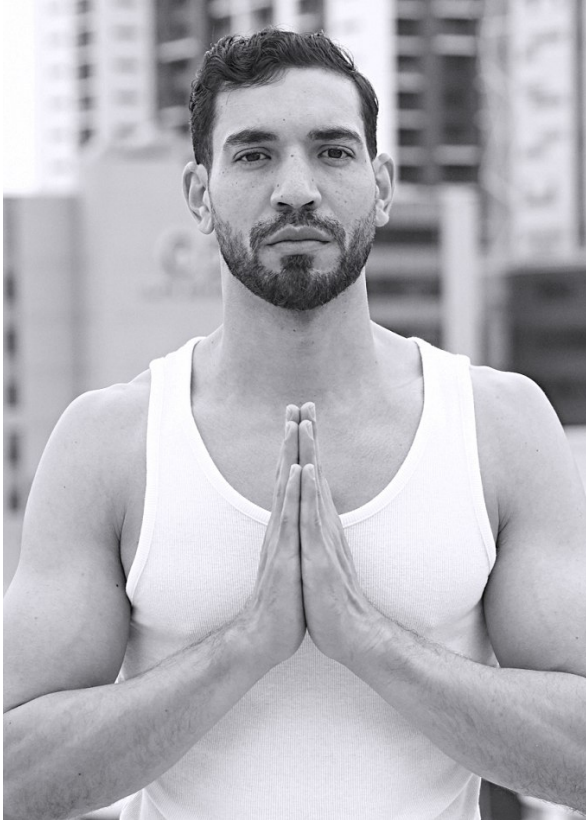

BOSS MODELS

CAPE TOWN

SERGEI ADONIS

Height: 188cm Chest: 104cm Waist: 77cm Suit: 40 R Shoe: 12 UK Hair: Black Eyes: Brown