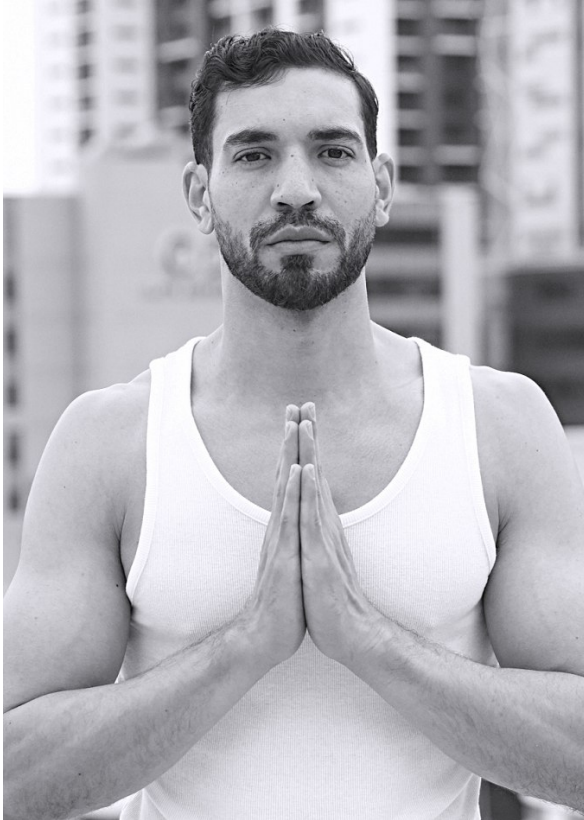

BOSS MODELS

CAPE TOWN

SERGEI ADONIS

Height: 188cm Chest: 104cm Waist: 77cm Suit: 40 R Shoe: 12 UK Hair: Black Eyes: Brown