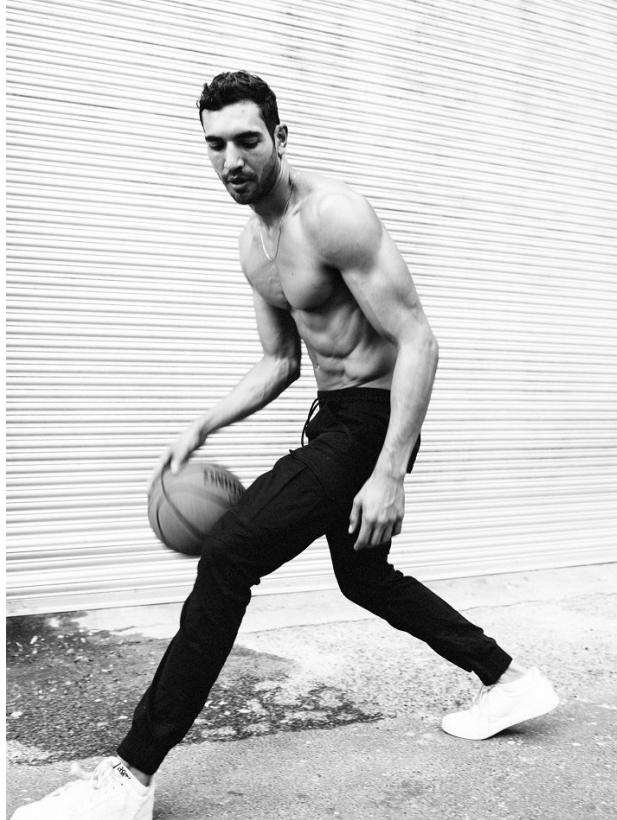

BOSS MODELS

CAPE TOWN

SERGEI ADONIS

Height: 188cm Chest: 104cm Waist: 77cm Suit: 40 R Shoe: 12 UK Hair: Black Eyes: Brown

BOSS MODELS

CAPE TOWN

Image: Sergei Adonis represented by Boss Models Cape Town

SERGEI ADONIS

Height: 188cm Chest: 104cm Waist: 77cm Suit: 40 R Shoe: 12 UK Hair: Black Eyes: Brown

BOSS MODELS

CAPE TOWN

SERGEI ADONIS

Height: 188cm Chest: 104cm Waist: 77cm Suit: 40 R Shoe: 12 UK Hair: Black Eyes: Brown