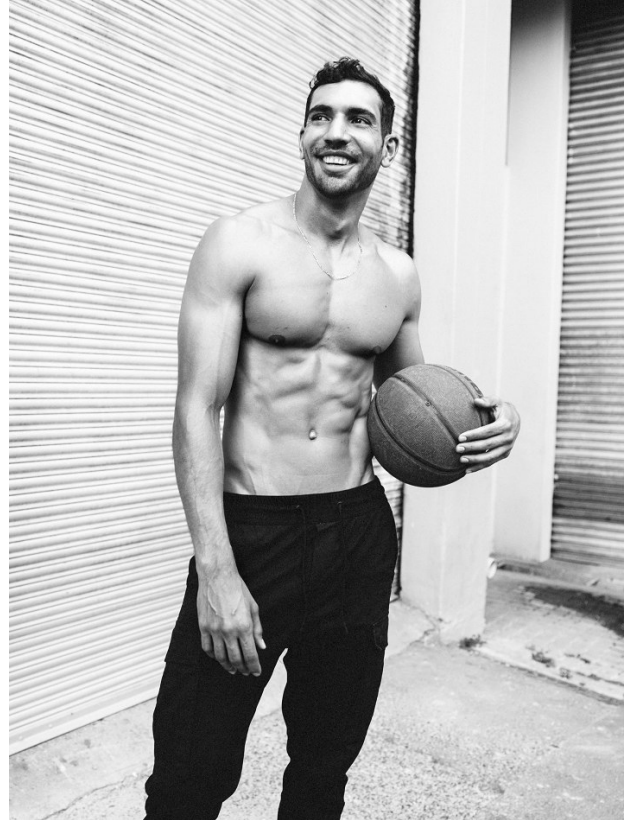

BOSS MODELS

CAPE TOWN

SERGEI ADONIS

Height: 188cm Chest: 104cm Waist: 77cm Suit: 40 R Shoe: 12 UK Hair: Black Eyes: Brown

BOSS MODELS

CAPE TOWN

Image: Sergei Adonis represented by Boss Models Cape Town

SERGEI ADONIS

Height: 188cm Chest: 104cm Waist: 77cm Suit: 40 R Shoe: 12 UK Hair: Black Eyes: Brown

BOSS MODELS

CAPE TOWN

SERGEI ADONIS

Height: 188cm Chest: 104cm Waist: 77cm Suit: 40 R Shoe: 12 UK Hair: Black Eyes: Brown