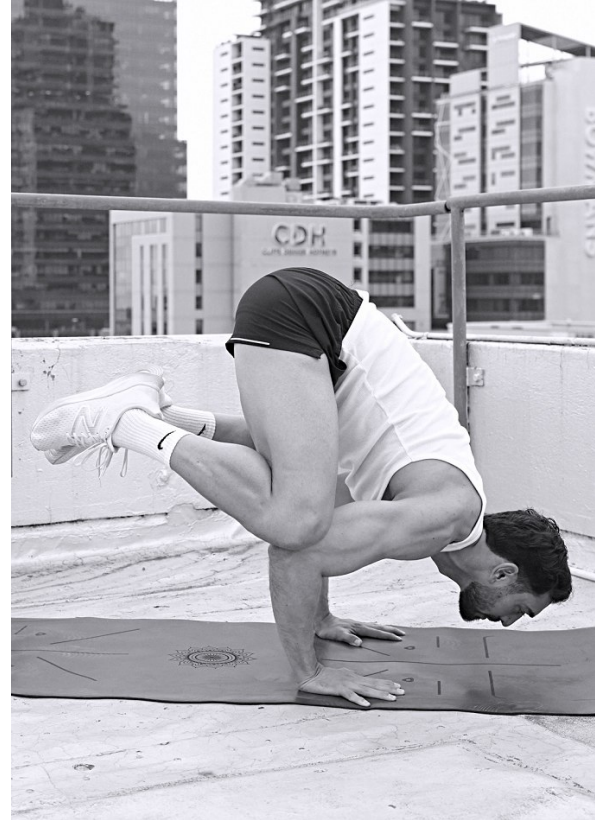

BOSS MODELS

CAPE TOWN

SERGEI ADONIS

Height: 188cm Chest: 104cm Waist: 77cm Suit: 40 R Shoe: 12 UK Hair: Black Eyes: Brown