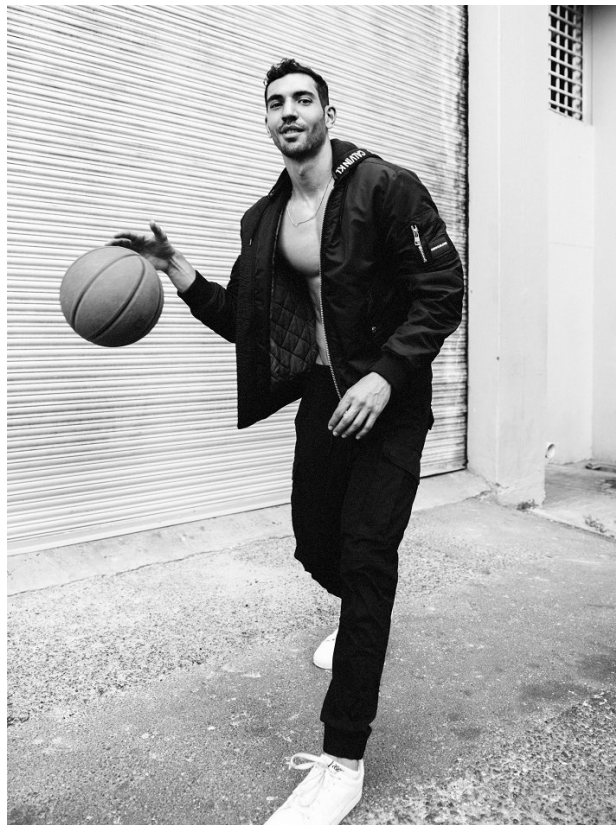

BOSS MODELS

CAPE TOWN

SERGEI ADONIS

Height: 188cm Chest: 104cm Waist: 77cm Suit: 40 R Shoe: 12 UK Hair: Black Eyes: Brown