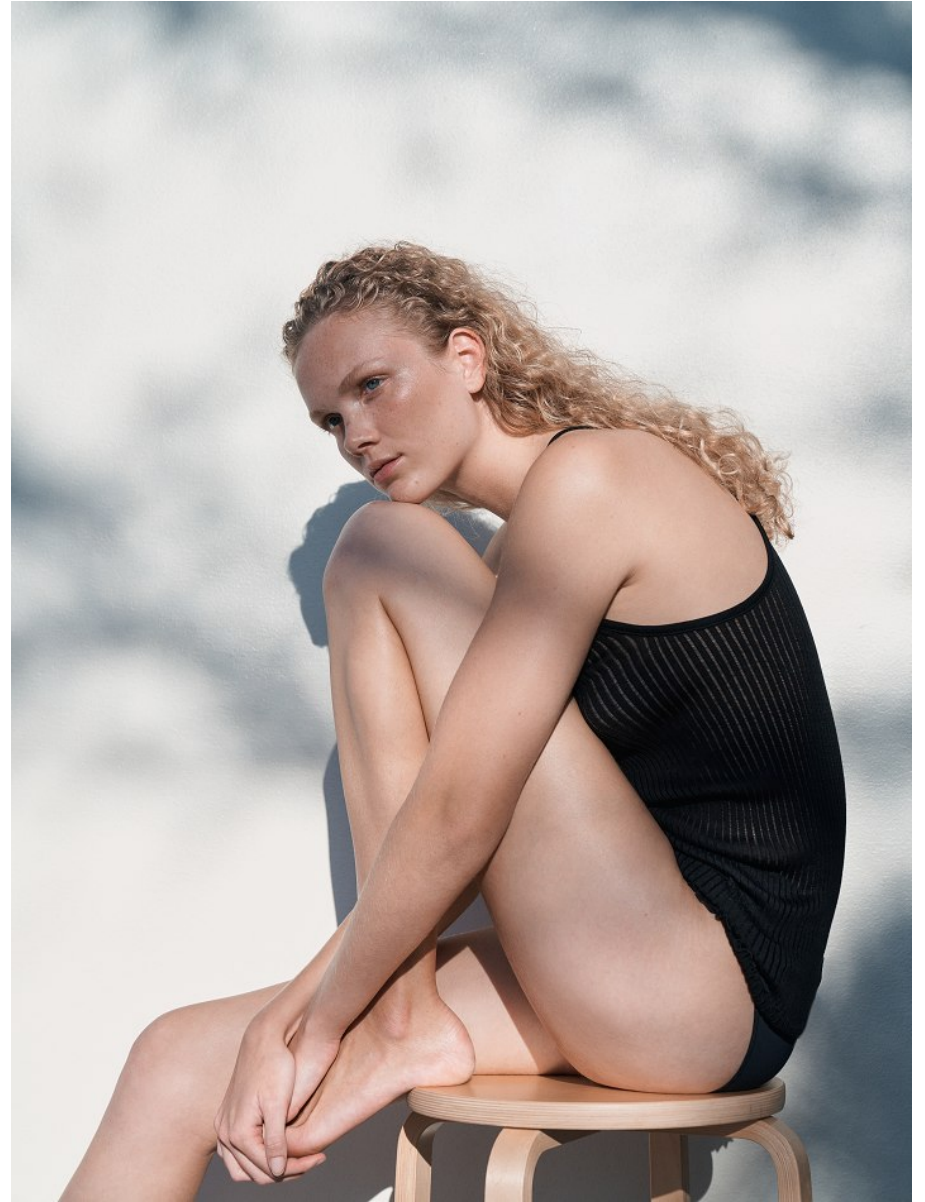

BOSS MODELS

CAPE TOWN

CANDICE BRINK

Height: 184cm Bust: 88cm Waist: 67cm Hips: 94cm Shoe: 7 UK Hair: Blonde Eyes: Blue