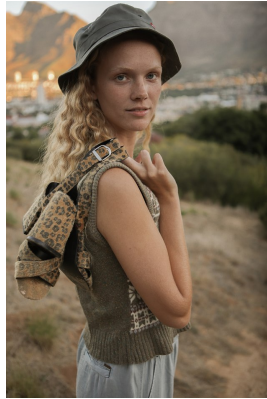

# BOSS MODELS

CAPE TOWN

Image: Candice Brink represented by Boss Models Cape Town

## CANDICE BRINK

Height: 184cm Bust: 88cm Waist: 67cm Hips: 94cm Shoe: 7 UK Hair: Blonde Eyes: Blue