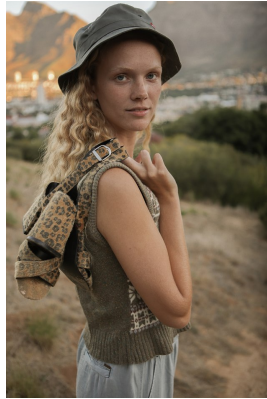

BOSS MODELS

CAPE TOWN

Image: Candice Brink represented by Boss Models Cape Town

CANDICE BRINK

Height: 184cm Bust: 88cm Waist: 67cm Hips: 94cm Shoe: 7 UK Hair: Blonde Eyes: Blue

BOSS MODELS

CAPE TOWN

CANDICE BRINK

Height: 184cm Bust: 88cm Waist: 67cm Hips: 94cm Shoe: 7 UK Hair: Blonde Eyes: Blue