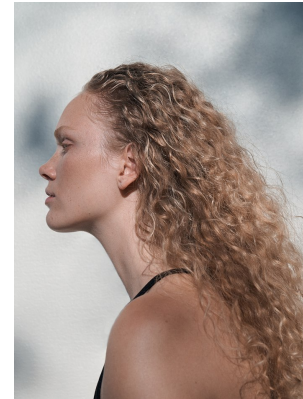

BOSS MODELS

CAPE TOWN

CANDICE BRINK

Height: 184cm Bust: 88cm Waist: 67cm Hips: 94cm Shoe: 7 UK Hair: Blonde Eyes: Blue