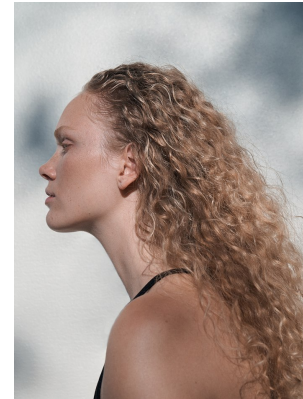

# BOSS MODELS

CAPE TOWN

Image: Candice Brink represented by Boss Models Cape Town

## CANDICE BRINK

Height: 184cm Bust: 88cm Waist: 67cm Hips: 94cm Shoe: 7 UK Hair: Blonde Eyes: Blue

# BOSS MODELS

CAPE TOWN