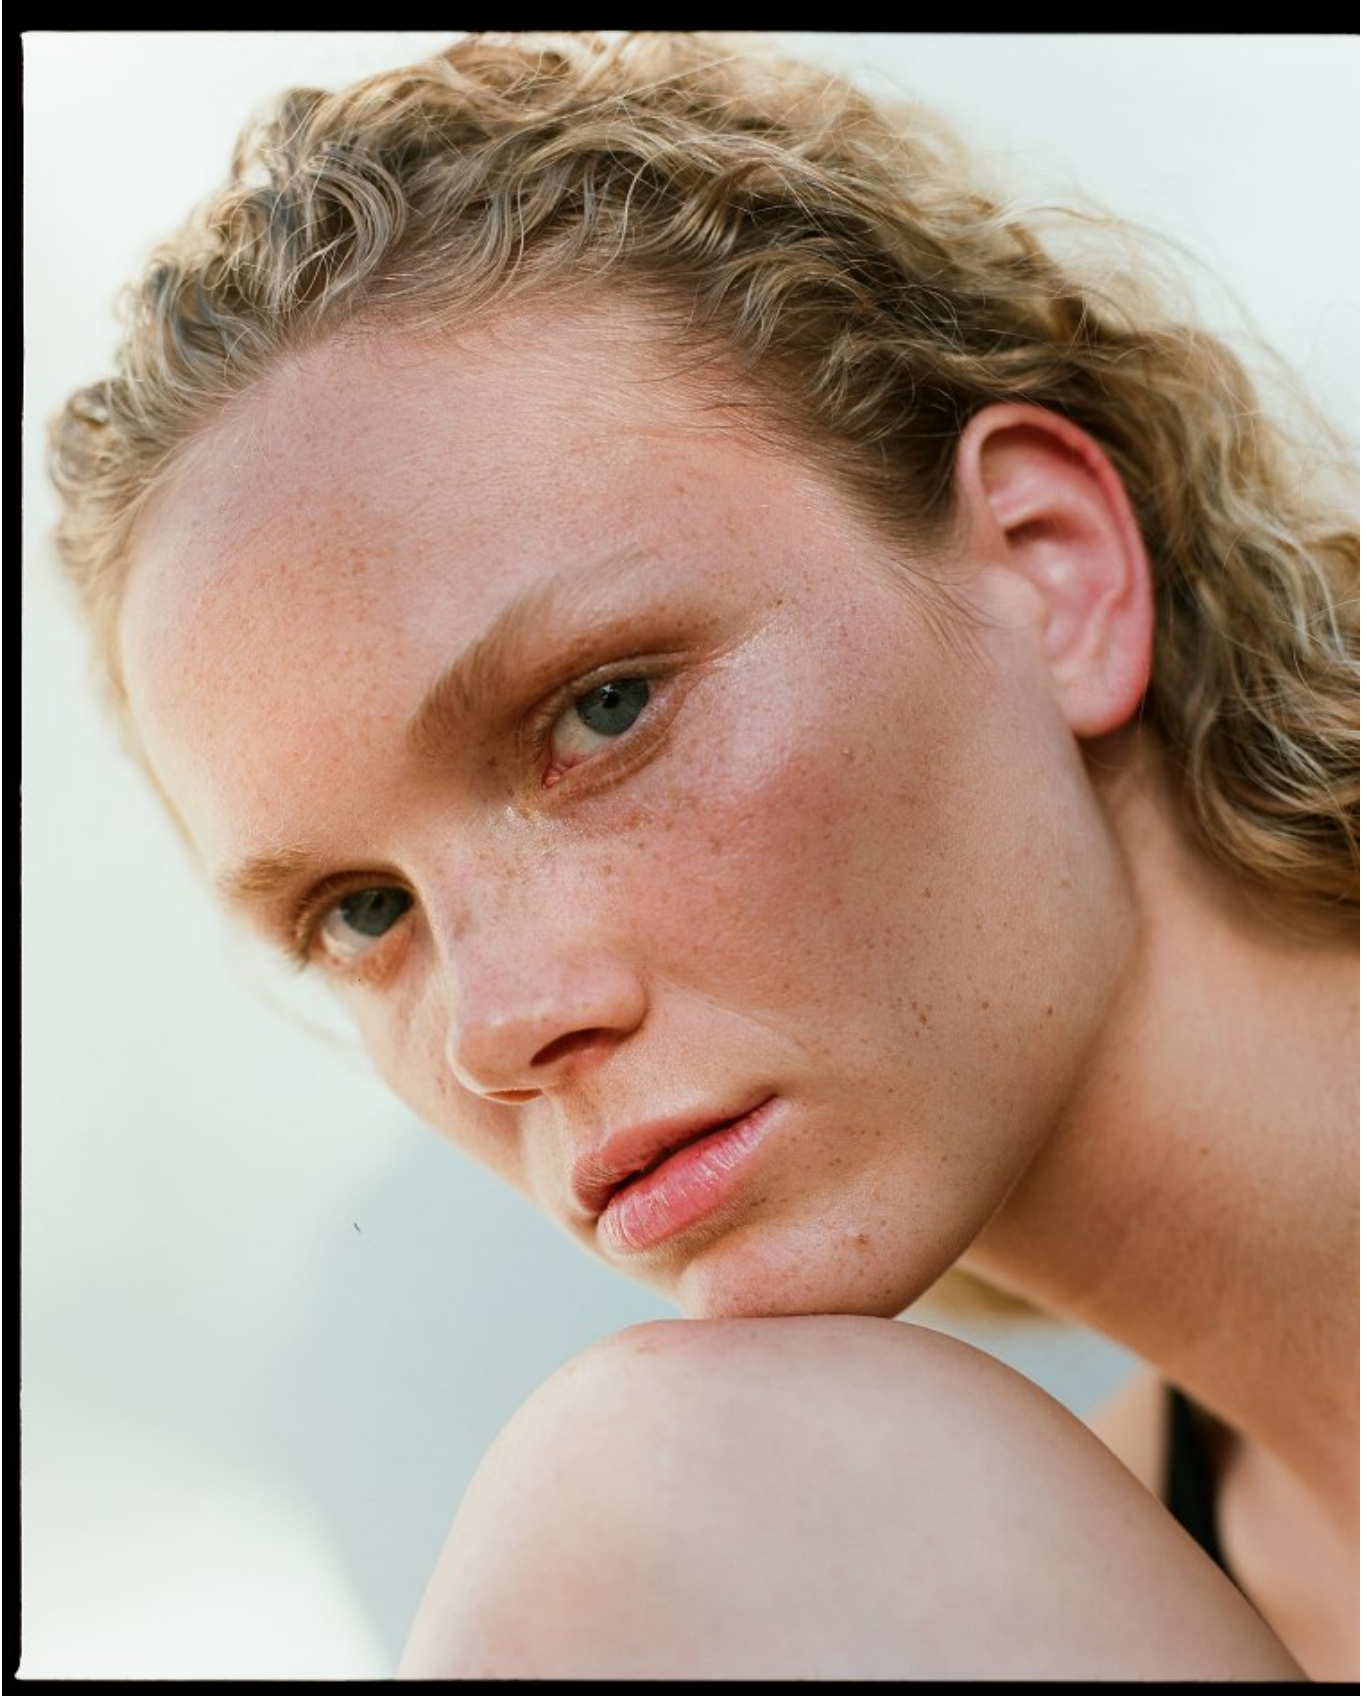

# BOSS MODELS

CAPE TOWN

CANDICE BRINK

Height: 184cm Bust: 88cm Waist: 67cm Hips: 94cm Shoe: 7 UK Hair: Blonde Eyes: Blue