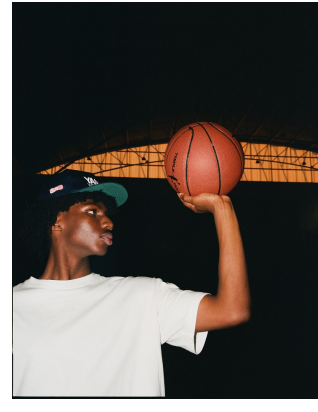

BOSS MODELS

CAPE TOWN

Image: Oreoluwa Alaba represented by Boss Mo

Image: Oreoluwa Alaba represented by Boss Models Cape Town

OREOLUWA ALABA

Height: 182cm Chest: 94cm Waist: 70cm Shoe: 8.5 UK Hair: Brown Eyes: Black

BOSS MODELS

CAPE TOWN

OREOLUWA ALABA

Height: 182cm Chest: 94cm Waist: 70cm Shoe: 8.5 UK Hair: Brown Eyes: Black