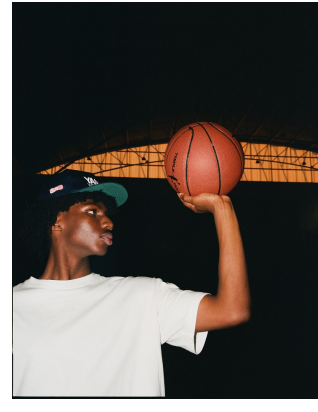

# BOSS MODELS

CAPE TOWN

Image: Oreoluwa Alaba represented by Boss Mo

Image: Oreoluwa Alaba represented by Boss Models Cape Town

## OREOLUWA ALABA

Height: 182cm Chest: 94cm Waist: 70cm Suit: 38 R Shoe: 8.5 UK Hair: Brown Eyes: Black

# BOSS MODELS

CAPE TOWN