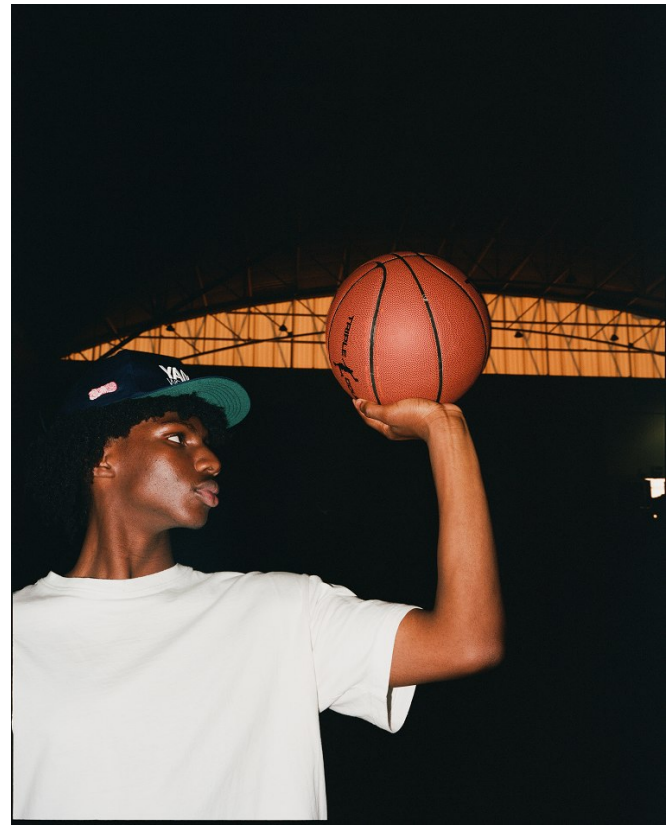

BOSS MODELS

CAPE TOWN

OREOLUWA ALABA

Height: 182cm Chest: 94cm Waist: 70cm Suit: 38 R Shoe: 8.5 UK Hair: Brown Eyes: Black

BOSS MODELS

CAPE TOWN

Image: Oreoluwa Alaba represented by Boss Models Cape Town

OREOLUWA ALABA

Height: 182cm Chest: 94cm Waist: 70cm Suit: 38 R Shoe: 8.5 UK Hair: Brown Eyes: Black

BOSS MODELS

CAPE TOWN

OREOLUWA ALABA

Height: 182cm Chest: 94cm Waist: 70cm Suit: 38 R Shoe: 8.5 UK Hair: Brown Eyes: Black

BOSS MODELS

CAPE TOWN

Image: Oreoluwa Alaba represented by Boss Models Cape Town

OREOLUWA ALABA

Height: 182cm Chest: 94cm Waist: 70cm Suit: 38 R Shoe: 8.5 UK Hair: Brown Eyes: Black

BOSS MODELS

CAPE TOWN

OREOLUWA ALABA