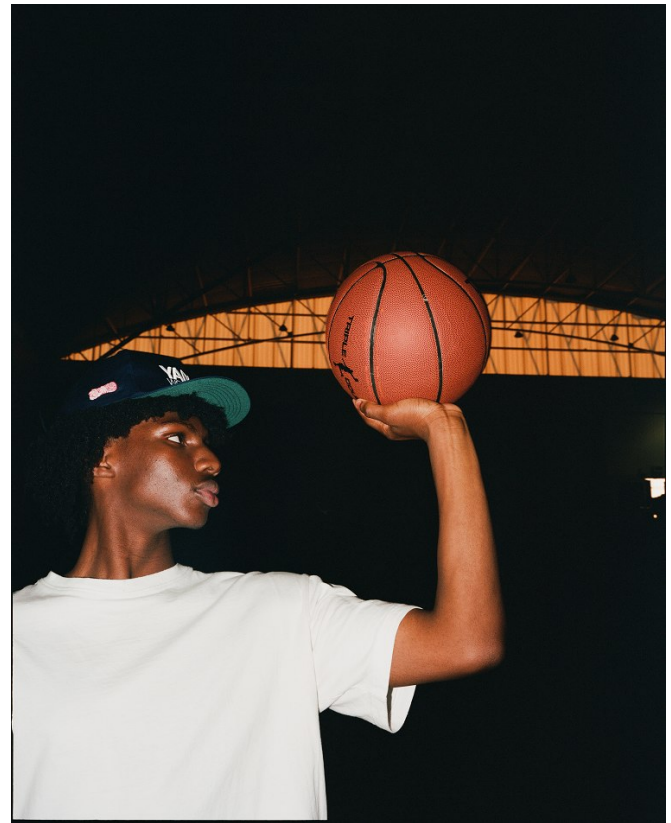

# BOSS MODELS

CAPE TOWN

OREOLUWA ALABA

Height: 182cm Chest: 94cm Waist: 70cm Shoe: 8.5 UK Hair: Brown Eyes: Black

# BOSS MODELS

CAPE TOWN

Image: Oreoluwa Alaba represented by Boss Models Cape Town

**OREOLUWA ALABA**

Height: 182cm Chest: 94cm Waist: 70cm Shoe: 8.5 UK Hair: Brown Eyes: Black

# BOSS MODELS

CAPE TOWN

Image: Oreoluwa Alaba represented by Boss Models Cape Town