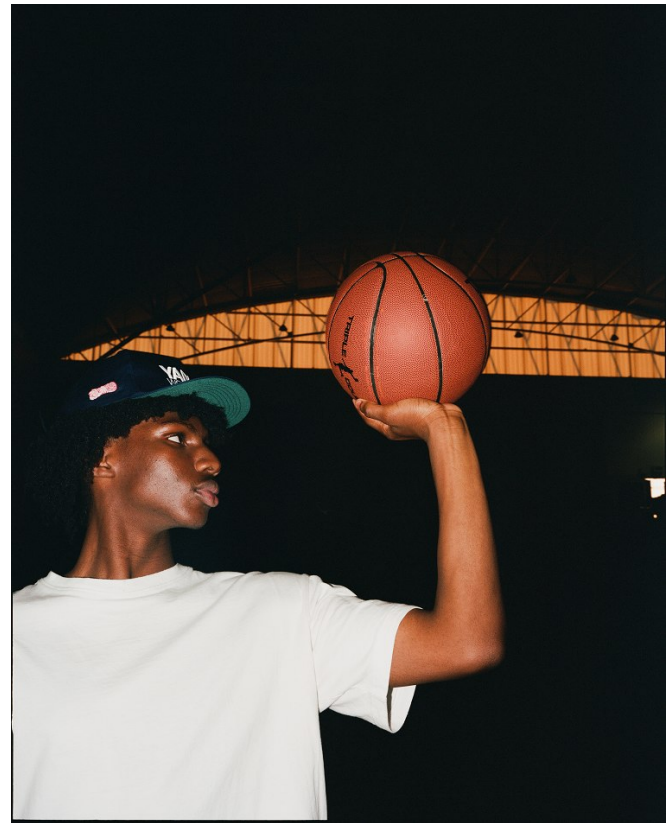

BOSS MODELS

CAPE TOWN

OREOLUWA ALABA

Height: 182cm Chest: 94cm Waist: 70cm Suit: 38 R Shoe: 8.5 UK Hair: Brown Eyes: Black

BOSS MODELS

CAPE TOWN

Image: Oreoluwa Alaba represented by Boss Models Cape Town

OREOLUWA ALABA

Height: 182cm Chest: 94cm Waist: 70cm Suit: 38 R Shoe: 8.5 UK Hair: Brown Eyes: Black

BOSS MODELS

CAPE TOWN

OREOLUWA ALABA

Height: 182cm Chest: 94cm Waist: 70cm Suit: 38 R Shoe: 8.5 UK Hair: Brown Eyes: Black

BOSS MODELS

CAPE TOWN

Image: Oreoluwa Alaba represented by Boss Models Cape Town

OREOLUWA ALABA

Height: 182cm Chest: 94cm Waist: 70cm Suit: 38 R Shoe: 8.5 UK Hair: Brown Eyes: Black

BOSS MODELS

CAPE TOWN

OREOLUWA ALABA