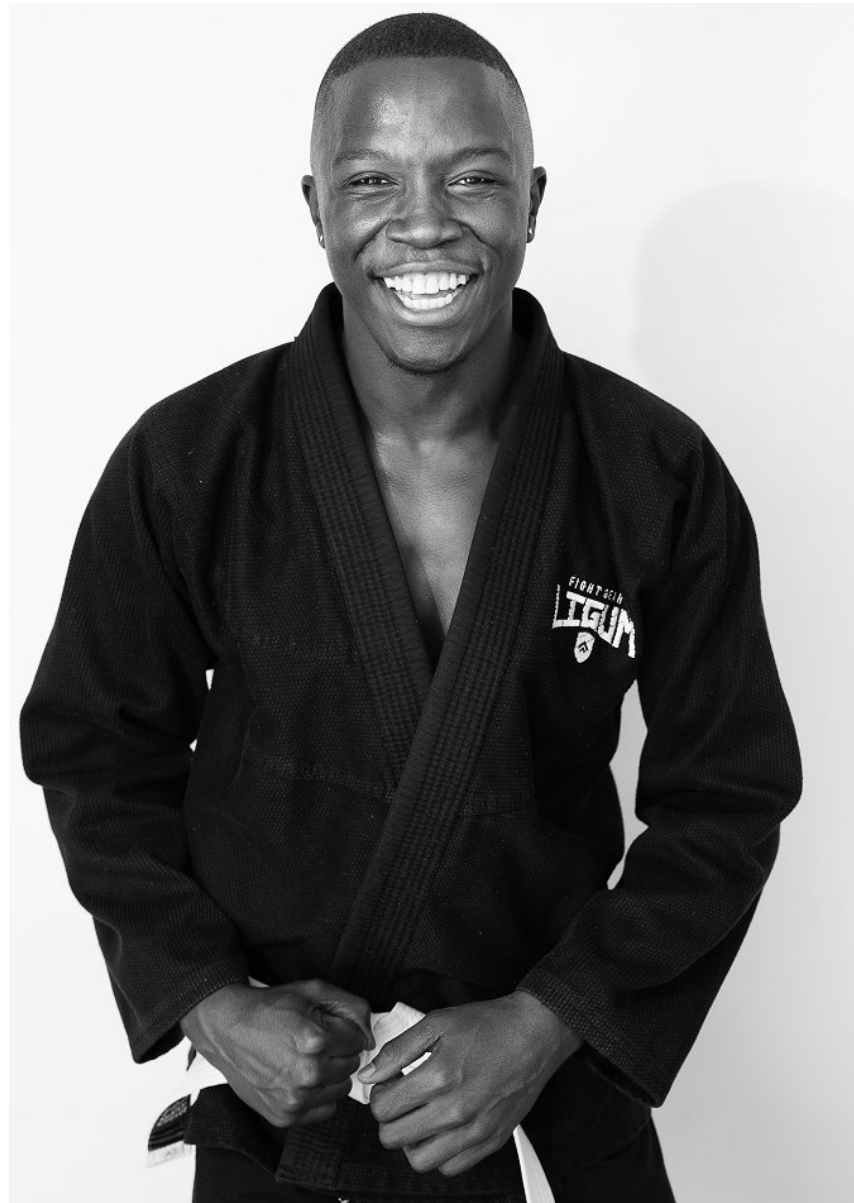

BOSS MODELS

CAPE TOWN

TK NDEBELE

Height: 181cm Chest: 97cm Waist: 70cm Suit: 38 R Shoe: 9 UK Hair: Brown Eyes: Black

BOSS MODELS

CAPE TOWN

TK NDEBELE

Height: 181cm Chest: 97cm Waist: 70cm Suit: 38 R Shoe: 9 UK Hair: Brown Eyes: Black

BOSS MODELS

CAPE TOWN

TK NDEBELE

Height: 181cm Chest: 97cm Waist: 70cm Suit: 38 R Shoe: 9 UK Hair: Brown Eyes: Black

BOSS MODELS

CAPE TOWN

Image: Tk Ndebele represented by Boss Models Cape Town

TK NDEBELE

Height: 181cm Chest: 97cm Waist: 70cm Suit: 38 R Shoe: 9 UK Hair: Brown Eyes: Black

BOSS MODELS

CAPE TOWN

TK NDEBELE

Height: 181cm Chest: 97cm Waist: 70cm Suit: 38 R Shoe: 9 UK Hair: Brown Eyes: Black

BOSS MODELS