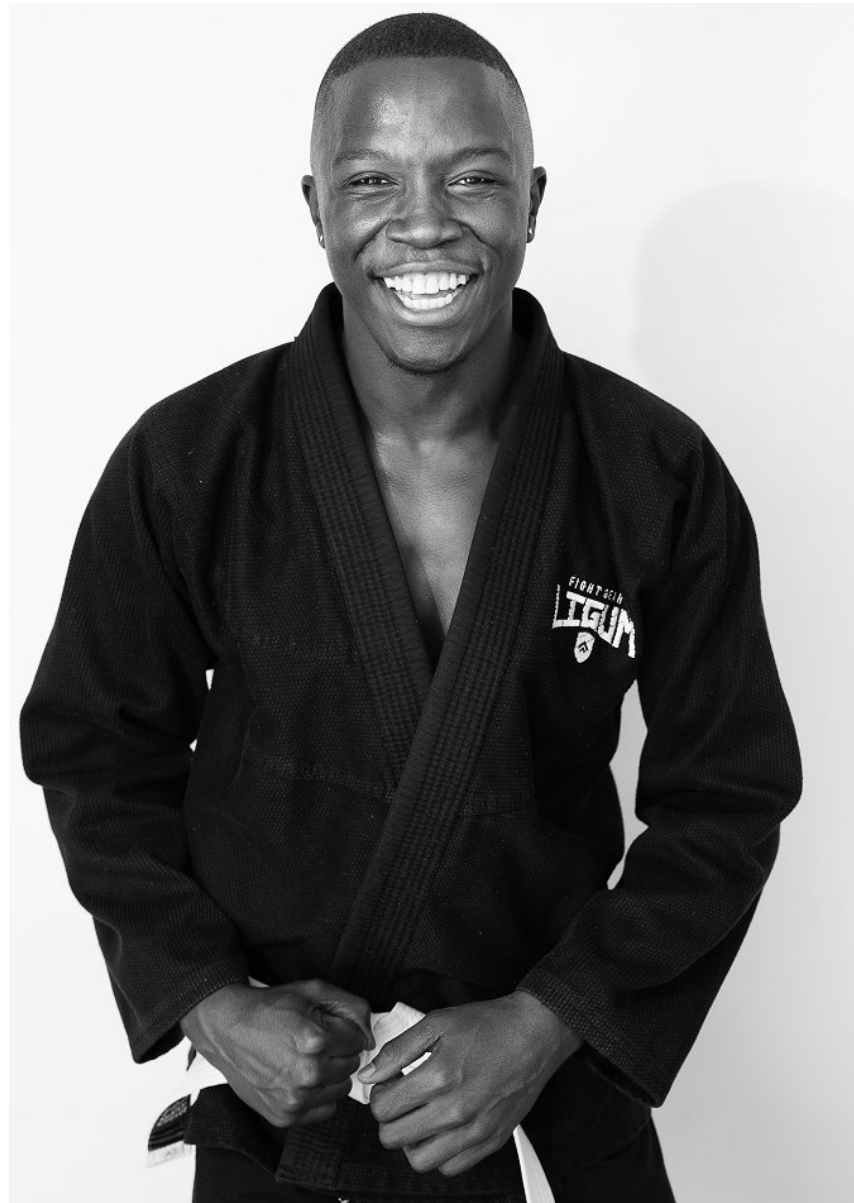

# BOSS MODELS

CAPE TOWN

TK NDEBELE

Height: 181cm Chest: 97cm Waist: 70cm Suit: 38 R Shoe: 9 UK Hair: Brown Eyes: Black

# BOSS MODELS

CAPE TOWN

Image: Tk Ndebele represented by Boss Models Cape Town

**TK NDEBELE**

Height: 181cm Chest: 97cm Waist: 70cm Suit: 38 R Shoe: 9 UK Hair: Brown Eyes: Black