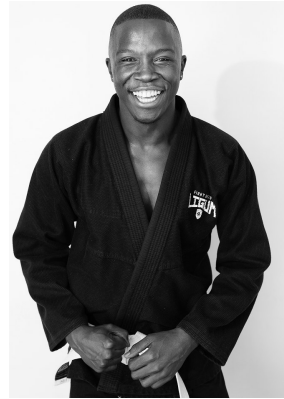

BOSS MODELS

CAPE TOWN

Image: Tk Ndebele represented by Boss Models Cape Town

TK NDEBELE

Height: 181cm Chest: 97cm Waist: 70cm Suit: 38 R Shoe: 9 UK Hair: Brown Eyes: Black