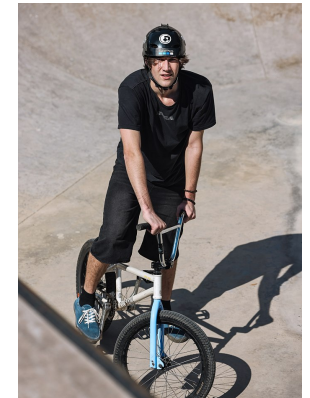

BOSS MODELS

CAPE TOWN

Image: Michael Burls represented by Boss Models Cape Town

MICHAEL BURLS

Height: 189cm Chest: 100cm Waist: 76cm Suit: 39 L Shoe: 11 UK Hair: Dark Brown Eyes: Hazel

BOSS MODELS

CAPE TOWN

Image: Michael Burls represented by Boss Models Cape Town

MICHAEL BURLS

Height: 189cm Chest: 100cm Waist: 76cm Suit: 39 L Shoe: 11 UK Hair: Dark Brown Eyes: Hazel