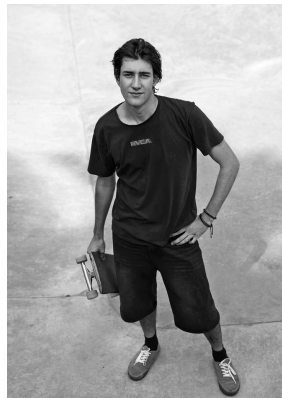

BOSS MODELS

CAPE TOWN

Image: Michael Burls represented by Boss Models Cape Town

MICHAEL BURLS

Height: 189cm Chest: 100cm Waist: 76cm Suit: 39 L Shoe: 11 UK Hair: Dark Brown Eyes: Hazel

BOSS MODELS

CAPE TOWN