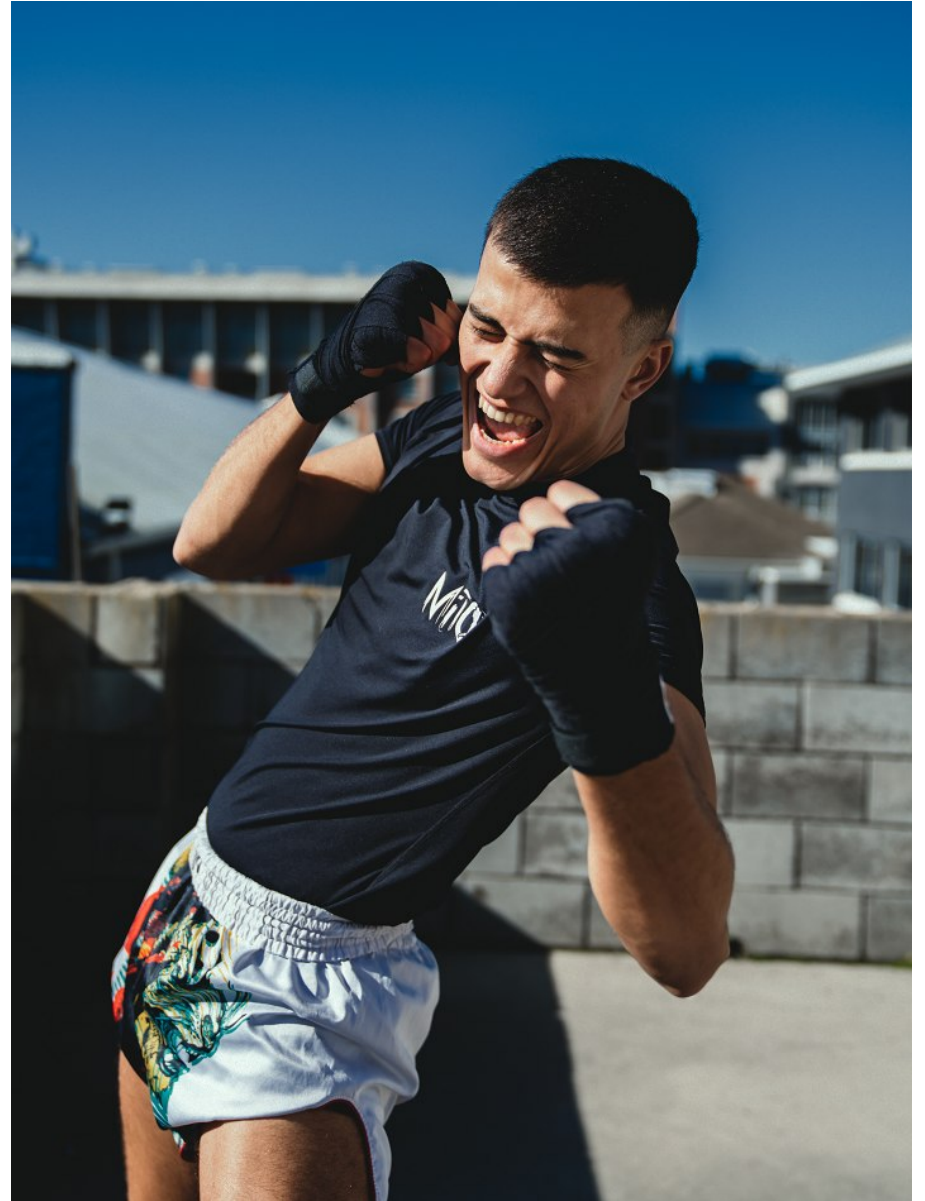

BOSS MODELS

CAPE TOWN

MITO

Height: 185cm Chest: 99cm Waist: 80cm Suit: 40 R Shoe: 10.5 UK Hair: Brown Eyes: Brown