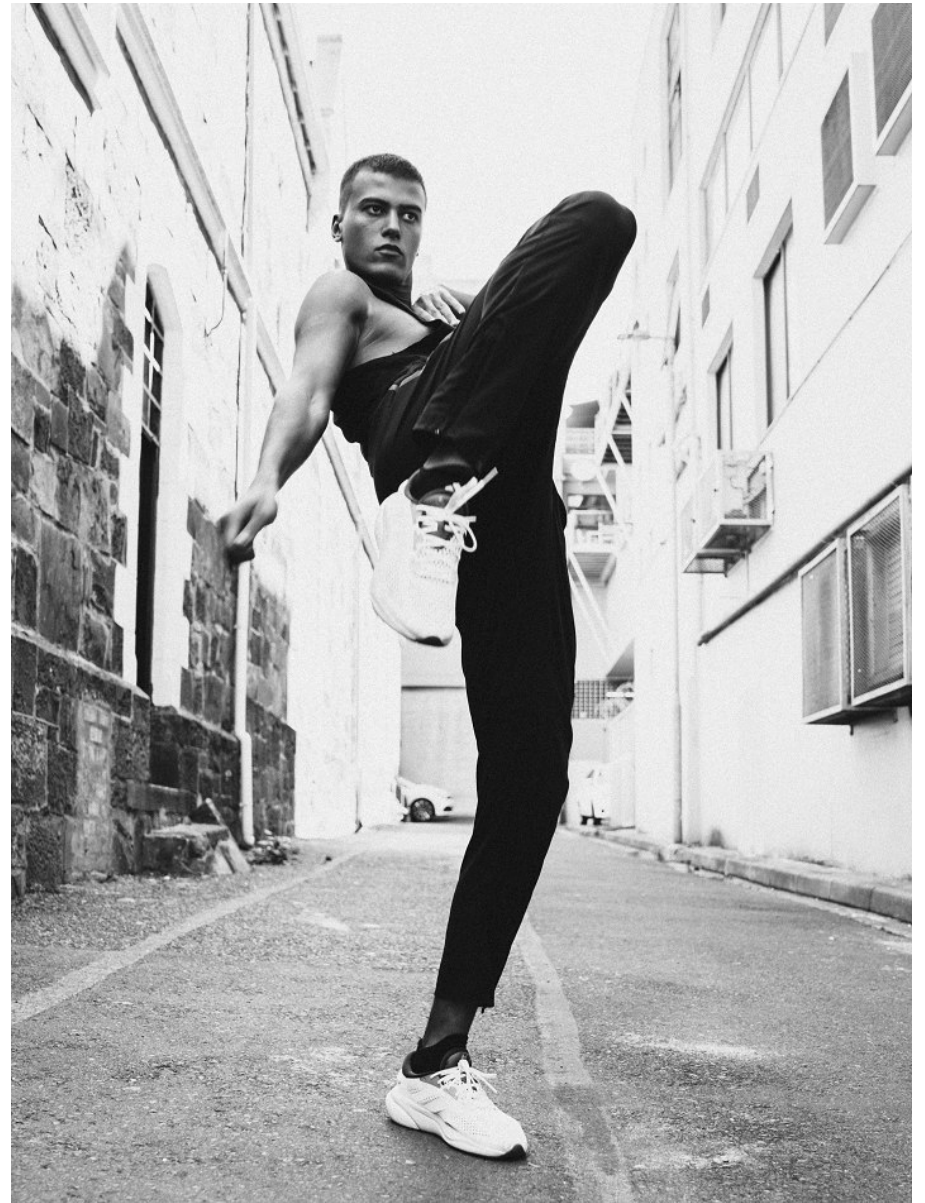

BOSS MODELS

CAPE TOWN

MITO

Height: 185cm Chest: 99cm Waist: 80cm Suit: 40 R Shoe: 10.5 UK Hair: Brown Eyes: Brown