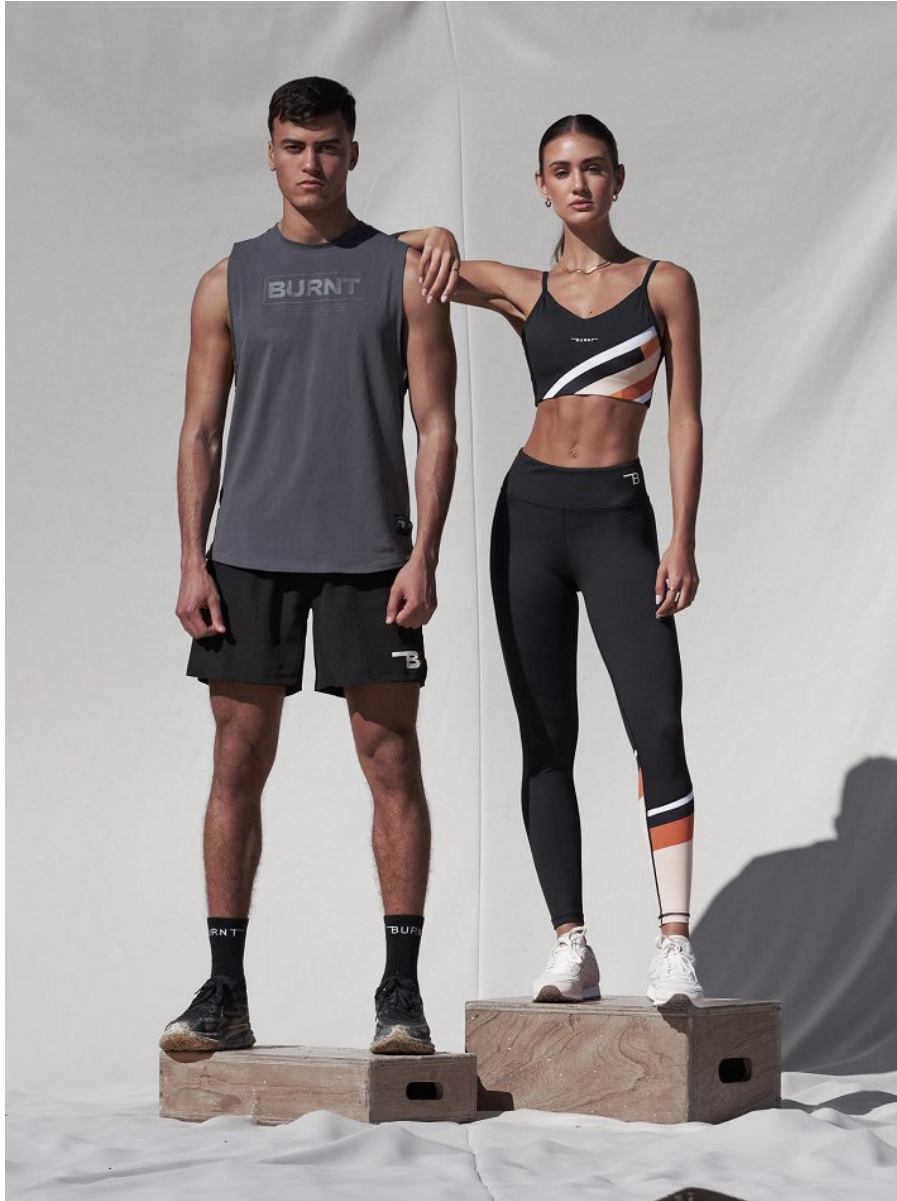

BOSS MODELS

CAPE TOWN

MITO

Height: 185cm Chest: 99cm Waist: 80cm Suit: 40 R Shoe: 10.5 UK Hair: Brown Eyes: Brown