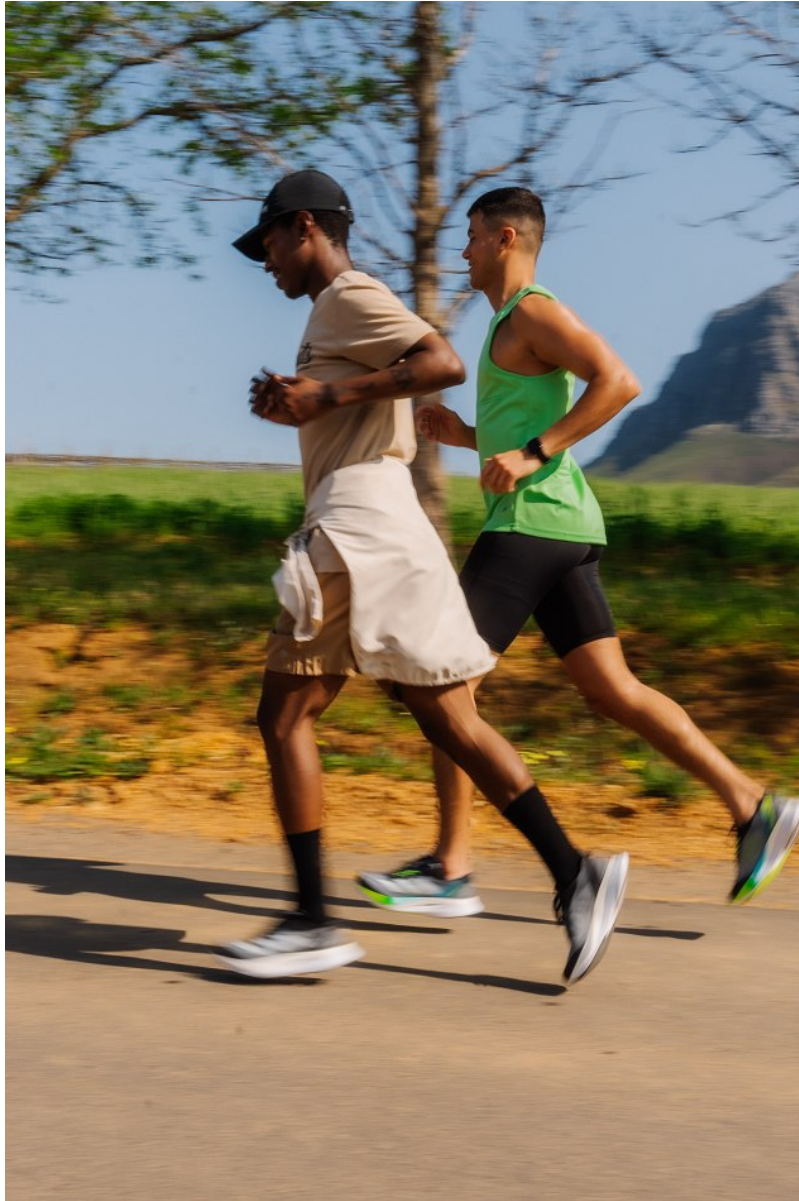

BOSS MODELS

CAPE TOWN

MITO

Height: 185cm Chest: 99cm Waist: 80cm Suit: 40 R Shoe: 10.5 UK Hair: Brown Eyes: Brown