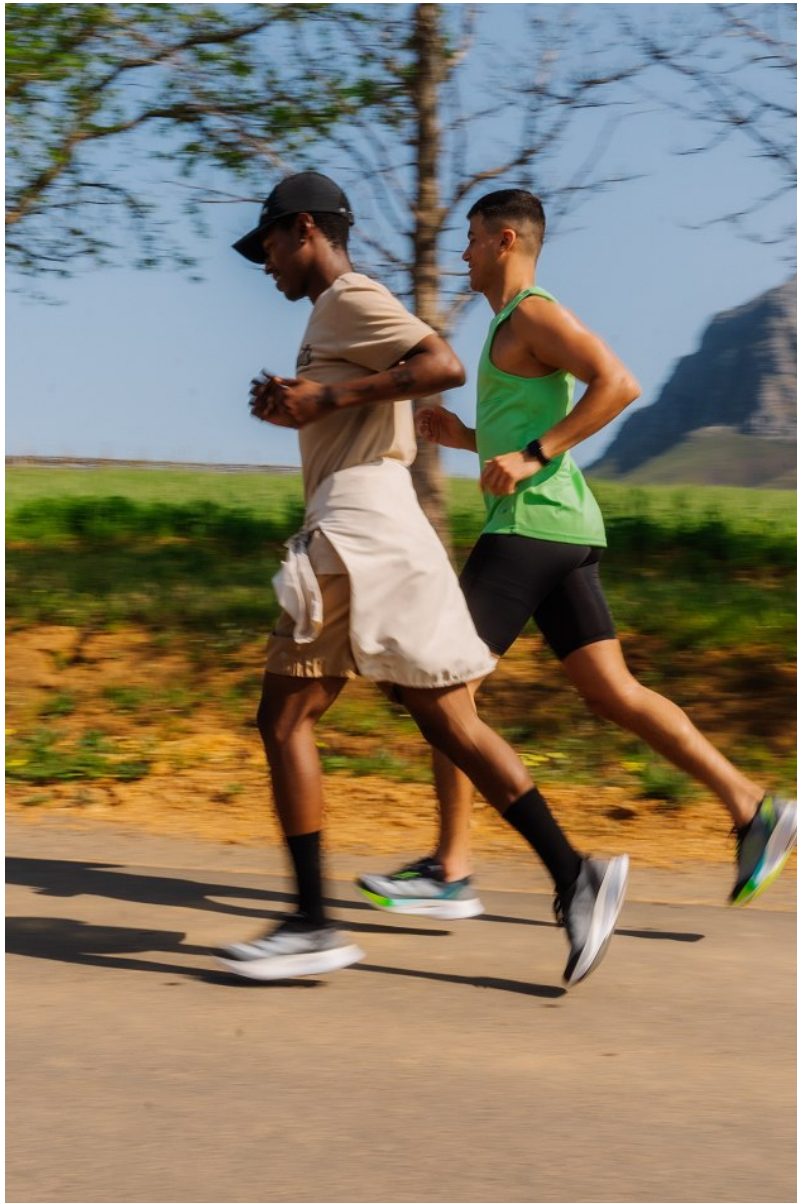

BOSS MODELS

CAPE TOWN

MITO

Height: 185cm Chest: 99cm Waist: 80cm Suit: 40 R Shoe: 10.5 UK Hair: Brown Eyes: Brown