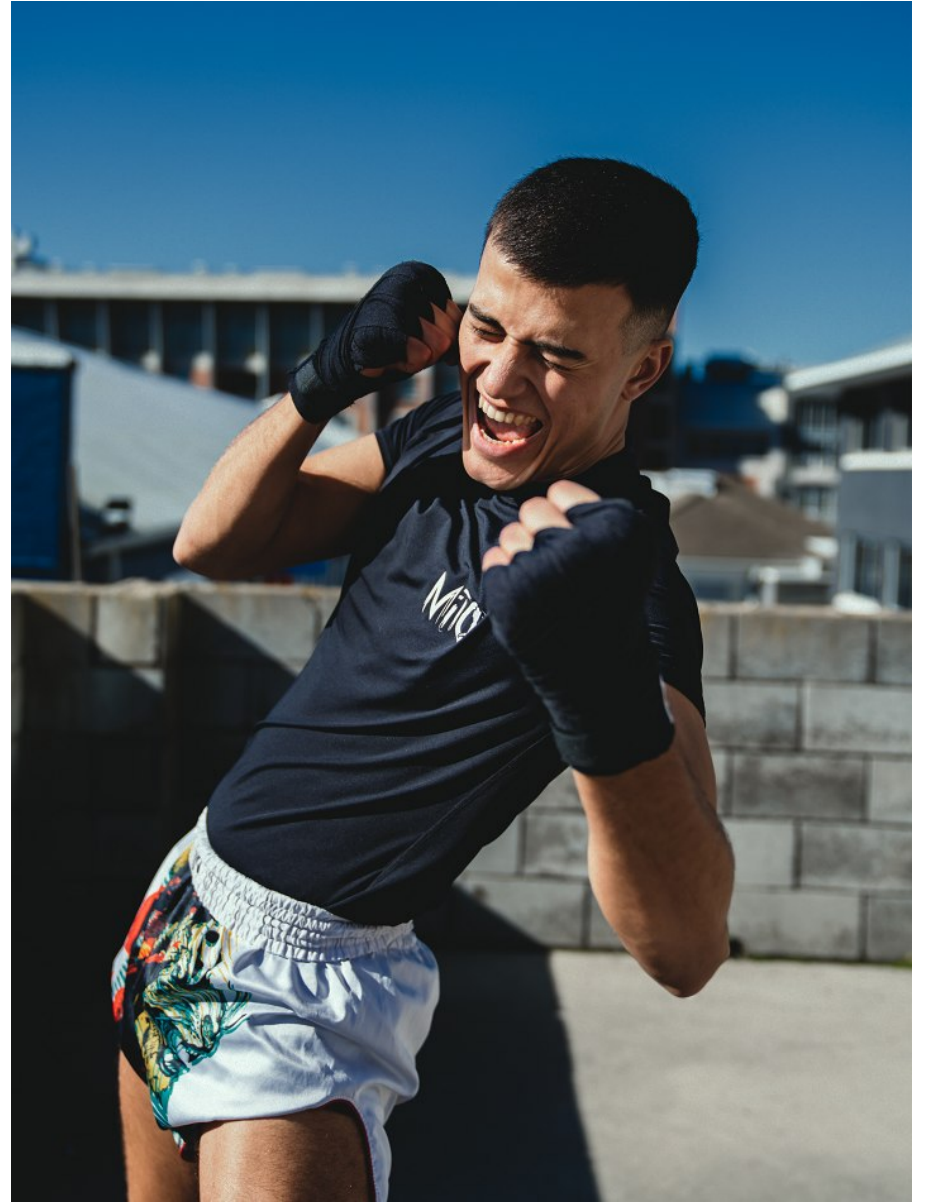

BOSS MODELS

CAPE TOWN

MITO

Height: 185cm Chest: 99cm Waist: 80cm Suit: 40 R Shoe: 10.5 UK Hair: Brown Eyes: Brown