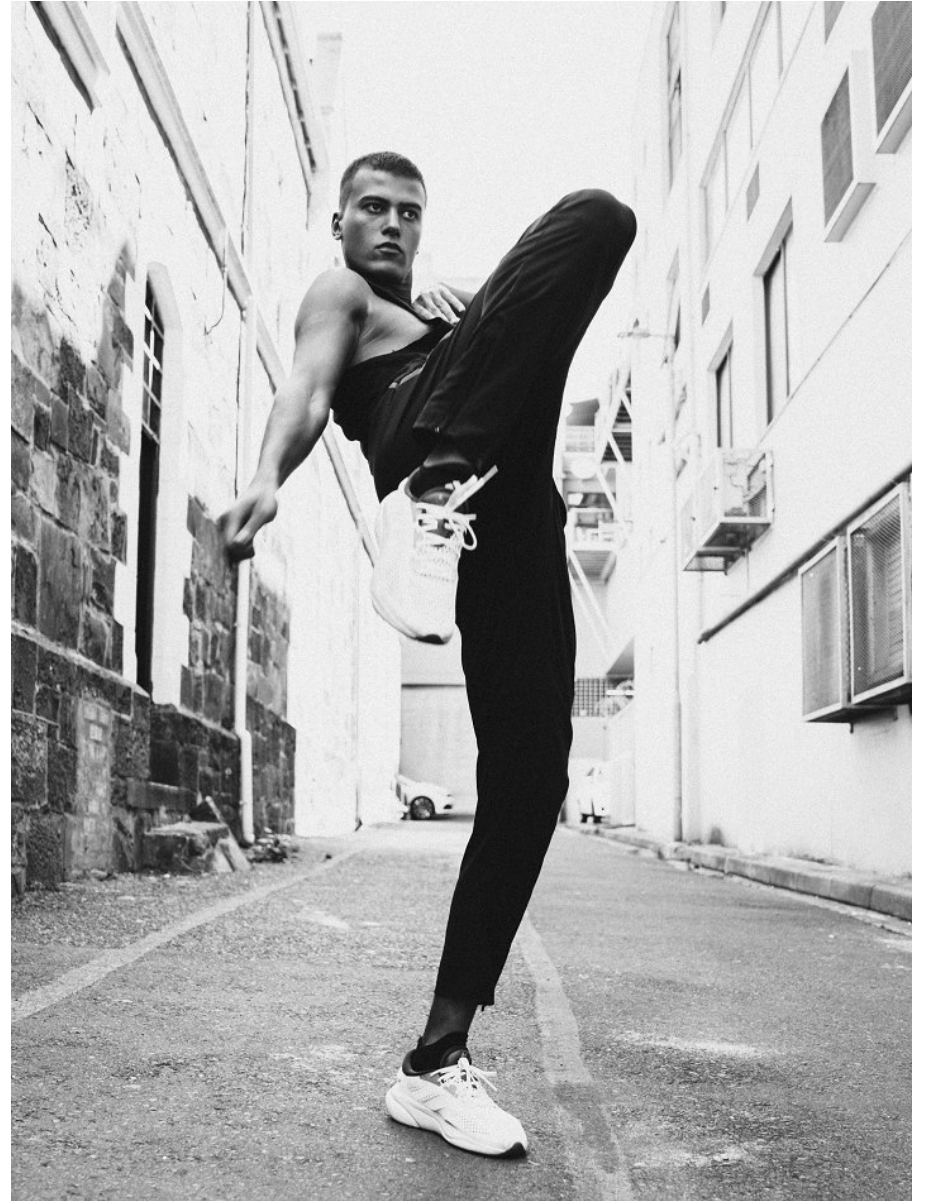

BOSS MODELS

CAPE TOWN

MITO

Height: 185cm Chest: 99cm Waist: 80cm Suit: 40 R Shoe: 10.5 UK Hair: Brown Eyes: Brown