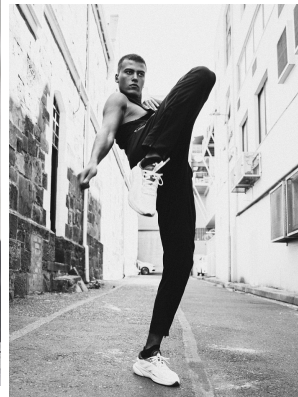

BOSS MODELS

CAPE TOWN

Image: Mito represented by Boss Models Cape Town

MITO

Height: 185cm Chest: 99cm Waist: 80cm Suit: 40 R Shoe: 10.5 UK Hair: Brown Eyes: Brown

BOSS MODELS

CAPE TOWN

MITO

Height: 185cm Chest: 99cm Waist: 80cm Suit: 40 R Shoe: 10.5 UK Hair: Brown Eyes: Brown