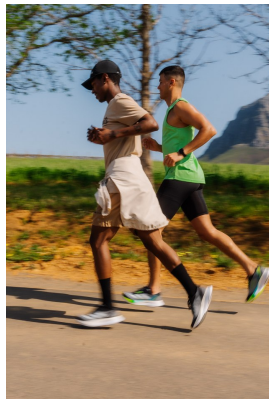

BOSS MODELS

CAPE TOWN

Image: Mito represented by Boss Models Cape Town

MITO

Height: 185cm Chest: 99cm Waist: 80cm Suit: 40 R Shoe: 10.5 UK Hair: Brown Eyes: Brown

BOSS MODELS

CAPE TOWN

MITO

Height: 185cm Chest: 99cm Waist: 80cm Suit: 40 R Shoe: 10.5 UK Hair: Brown Eyes: Brown