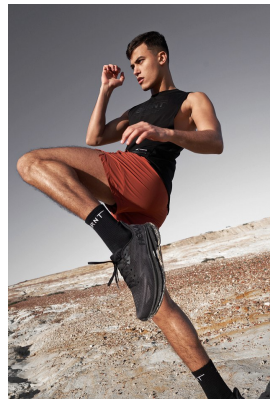

BOSS MODELS

CAPE TOWN

Image: Mito represented by Boss Models Cape Town

MITO

Height: 185cm Chest: 99cm Waist: 80cm Suit: 40 R Shoe: 10.5 UK Hair: Brown Eyes: Brown

BOSS MODELS

CAPE TOWN

MITO

Height: 185cm Chest: 99cm Waist: 80cm Suit: 40 R Shoe: 10.5 UK Hair: Brown Eyes: Brown