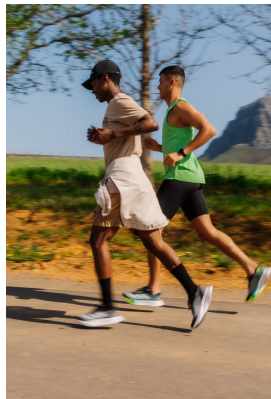

# BOSS MODELS

CAPE TOWN

Image: Mito represented by Boss Models Cape Town

MITO

Height: 185cm Chest: 99cm Waist: 80cm Suit: 40 R Shoe: 10.5 UK Hair: Brown Eyes: Brown

# BOSS MODELS

CAPE TOWN