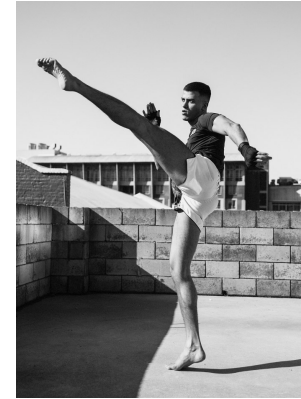

BOSS MODELS

CAPE TOWN

Image: Mito represented by Boss Models Cape Town

MITO

Height: 185cm Chest: 99cm Waist: 80cm Suit: 40 R Shoe: 10.5 UK Hair: Brown Eyes: Brown

BOSS MODELS

CAPE TOWN

MITO

Height: 185cm Chest: 99cm Waist: 80cm Suit: 40 R Shoe: 10.5 UK Hair: Brown Eyes: Brown