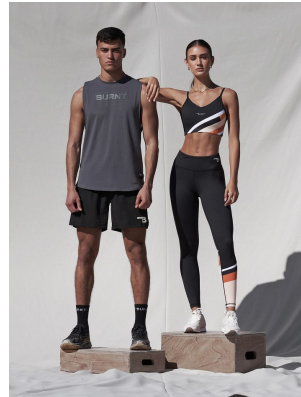

BOSS MODELS

CAPE TOWN

Image: Mito represented by Boss Models Cape Town

MITO

Height: 185cm Chest: 99cm Waist: 80cm Suit: 40 R Shoe: 10.5 UK Hair: Brown Eyes: Brown

BOSS MODELS

CAPE TOWN

MITO

Height: 185cm Chest: 99cm Waist: 80cm Suit: 40 R Shoe: 10.5 UK Hair: Brown Eyes: Brown