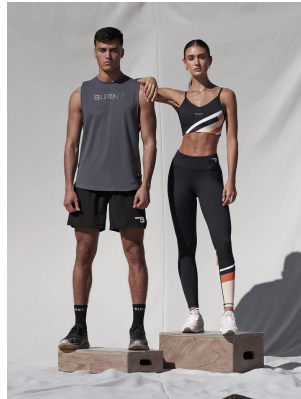

# BOSS MODELS

CAPE TOWN

Image: Mito represented by Boss Models Cape Town

MITO

Height: 185cm Chest: 99cm Waist: 80cm Suit: 40 R Shoe: 10.5 UK Hair: Brown Eyes: Brown

# BOSS MODELS

CAPE TOWN

## MITO

Height: 185cm Chest: 99cm Waist: 80cm Suit: 40 R Shoe: 10.5 UK Hair: Brown Eyes: Brown