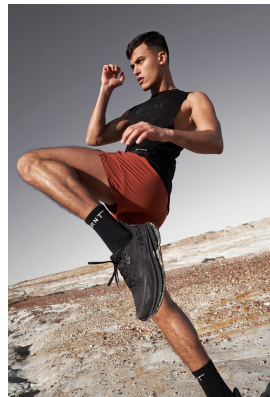

BOSS MODELS

CAPE TOWN

Image: Mito represented by Boss Models Cape Town

MITO

Height: 185cm Chest: 99cm Waist: 80cm Suit: 40 R Shoe: 10.5 UK Hair: Brown Eyes: Brown

BOSS MODELS

CAPE TOWN

MITO

Height: 185cm Chest: 99cm Waist: 80cm Suit: 40 R Shoe: 10.5 UK Hair: Brown Eyes: Brown