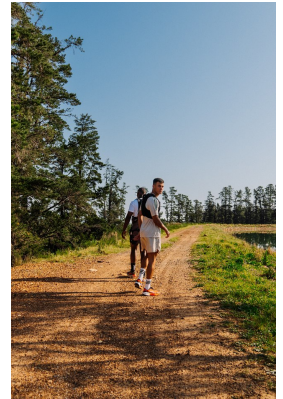

BOSS MODELS

CAPE TOWN

Image: Mito represented by Boss Models Cape Town

MITO

Height: 185cm Chest: 99cm Waist: 80cm Suit: 40 R Shoe: 10.5 UK Hair: Brown Eyes: Brown

BOSS MODELS

CAPE TOWN

MITO

Height: 185cm Chest: 99cm Waist: 80cm Suit: 40 R Shoe: 10.5 UK Hair: Brown Eyes: Brown