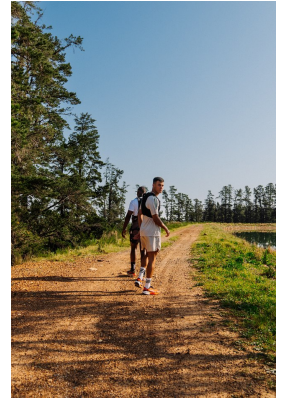

# BOSS MODELS

CAPE TOWN

Image: Mito represented by Boss Models Cape Town

MITO

Height: 185cm Chest: 99cm Waist: 80cm Suit: 40 R Shoe: 10.5 UK Hair: Brown Eyes: Brown

# BOSS MODELS

CAPE TOWN

## MITO

Height: 185cm Chest: 99cm Waist: 80cm Suit: 40 R Shoe: 10.5 UK Hair: Brown Eyes: Brown