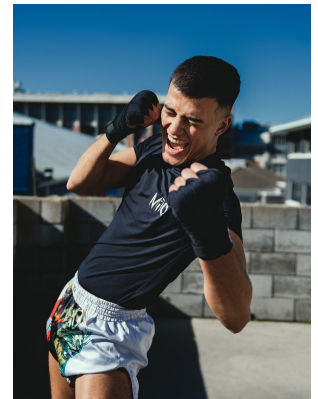

# BOSS MODELS

CAPE TOWN

Image: Mito represented by Boss Models Cape Town

MITO

Height: 185cm Chest: 99cm Waist: 80cm Suit: 40 R Shoe: 10.5 UK Hair: Brown Eyes: Brown

# BOSS MODELS

CAPE TOWN

## MITO

Height: 185cm Chest: 99cm Waist: 80cm Suit: 40 R Shoe: 10.5 UK Hair: Brown Eyes: Brown