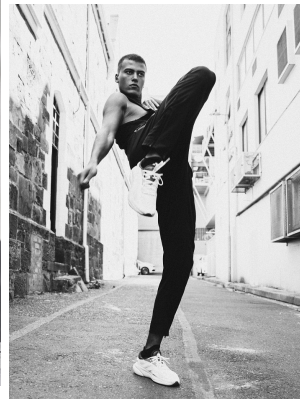

# BOSS MODELS

CAPE TOWN

Image: Mito represented by Boss Models Cape Town

MITO

Height: 185cm Chest: 99cm Waist: 80cm Suit: 40 R Shoe: 10.5 UK Hair: Brown Eyes: Brown

# BOSS MODELS

CAPE TOWN

## MITO

Height: 185cm Chest: 99cm Waist: 80cm Suit: 40 R Shoe: 10.5 UK Hair: Brown Eyes: Brown