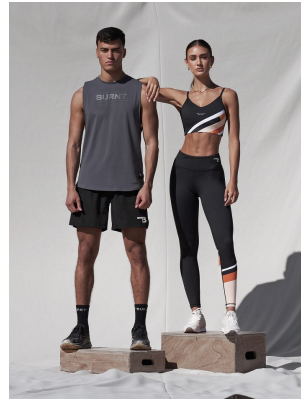

BOSS MODELS

CAPE TOWN

Image: Mito represented by Boss Models Cape Town

MITO

Height: 185cm Chest: 99cm Waist: 80cm Suit: 40 R Shoe: 10.5 UK Hair: Brown Eyes: Brown

BOSS MODELS

CAPE TOWN

MITO

Height: 185cm Chest: 99cm Waist: 80cm Suit: 40 R Shoe: 10.5 UK Hair: Brown Eyes: Brown