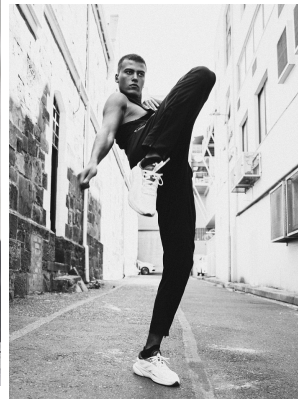

BOSS MODELS

CAPE TOWN

Image: Mito represented by Boss Models Cape Town

MITO

Height: 185cm Chest: 99cm Waist: 80cm Suit: 40 R Shoe: 10.5 UK Hair: Brown Eyes: Brown

BOSS MODELS

CAPE TOWN

MITO

Height: 185cm Chest: 99cm Waist: 80cm Suit: 40 R Shoe: 10.5 UK Hair: Brown Eyes: Brown