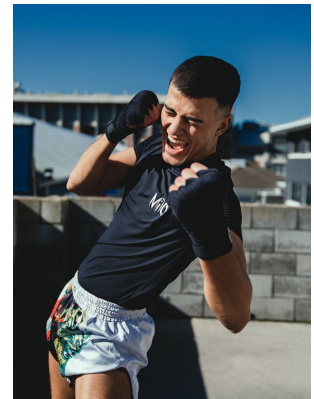

BOSS MODELS

CAPE TOWN

Image: Mito represented by Boss Models Cape Town

MITO

Height: 185cm Chest: 99cm Waist: 80cm Suit: 40 R Shoe: 10.5 UK Hair: Brown Eyes: Brown

BOSS MODELS

CAPE TOWN

MITO

Height: 185cm Chest: 99cm Waist: 80cm Suit: 40 R Shoe: 10.5 UK Hair: Brown Eyes: Brown