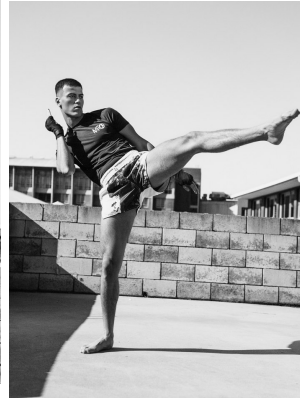

# BOSS MODELS

CAPE TOWN

Image: Mito represented by Boss Models Cape Town

MITO

Height: 185cm Chest: 99cm Waist: 80cm Suit: 40 R Shoe: 10.5 UK Hair: Brown Eyes: Brown

# BOSS MODELS

CAPE TOWN

## MITO

Height: 185cm Chest: 99cm Waist: 80cm Suit: 40 R Shoe: 10.5 UK Hair: Brown Eyes: Brown