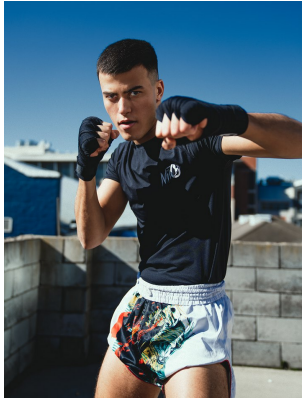

# BOSS MODELS

CAPE TOWN

Image: Mito represented by Boss Models Cape Town

MITO

Height: 185cm Chest: 99cm Waist: 80cm Suit: 40 R Shoe: 10.5 UK Hair: Brown Eyes: Brown

# BOSS MODELS

CAPE TOWN

## MITO

Height: 185cm Chest: 99cm Waist: 80cm Suit: 40 R Shoe: 10.5 UK Hair: Brown Eyes: Brown