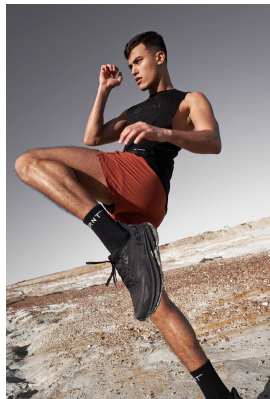

# BOSS MODELS

CAPE TOWN

Image: Mito represented by Boss Models Cape Town

MITO

Height: 185cm Chest: 99cm Waist: 80cm Suit: 40 R Shoe: 10.5 UK Hair: Brown Eyes: Brown

# BOSS MODELS

CAPE TOWN

## MITO

Height: 185cm Chest: 99cm Waist: 80cm Suit: 40 R Shoe: 10.5 UK Hair: Brown Eyes: Brown