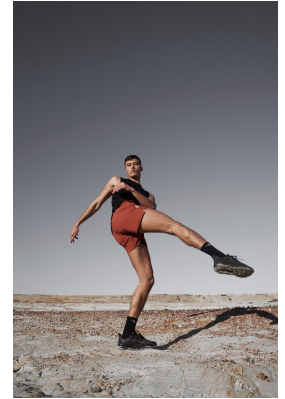

BOSS MODELS

CAPE TOWN

Image: Mito represented by Boss Models Cape Town

MITO

Height: 185cm Chest: 99cm Waist: 80cm Suit: 40 R Shoe: 10.5 UK Hair: Brown Eyes: Brown

BOSS MODELS

CAPE TOWN

MITO

Height: 185cm Chest: 99cm Waist: 80cm Suit: 40 R Shoe: 10.5 UK Hair: Brown Eyes: Brown