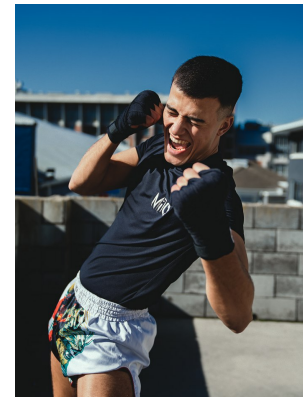

BOSS MODELS

CAPE TOWN

Image: Mito represented by Boss Models Cape Town

MITO

Height: 185cm Chest: 99cm Waist: 80cm Suit: 40 R Shoe: 10.5 UK Hair: Brown Eyes: Brown

BOSS MODELS

CAPE TOWN

MITO

Height: 185cm Chest: 99cm Waist: 80cm Suit: 40 R Shoe: 10.5 UK Hair: Brown Eyes: Brown