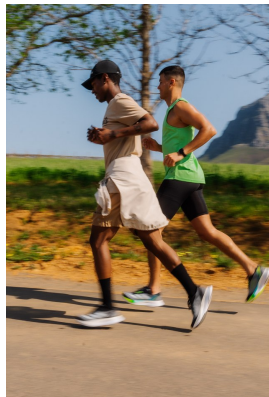

BOSS MODELS

CAPE TOWN

Image: Mito represented by Boss Models Cape Town

MITO

Height: 185cm Chest: 99cm Waist: 80cm Suit: 40 R Shoe: 10.5 UK Hair: Brown Eyes: Brown

BOSS MODELS

CAPE TOWN

MITO

Height: 185cm Chest: 99cm Waist: 80cm Suit: 40 R Shoe: 10.5 UK Hair: Brown Eyes: Brown