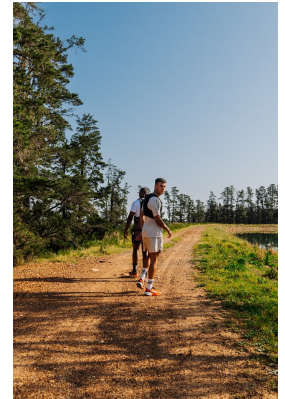

BOSS MODELS

CAPE TOWN

Image: Mito represented by Boss Models Cape Town

MITO

Height: 185cm Chest: 99cm Waist: 80cm Suit: 40 R Shoe: 10.5 UK Hair: Brown Eyes: Brown

BOSS MODELS

CAPE TOWN

MITO

Height: 185cm Chest: 99cm Waist: 80cm Suit: 40 R Shoe: 10.5 UK Hair: Brown Eyes: Brown