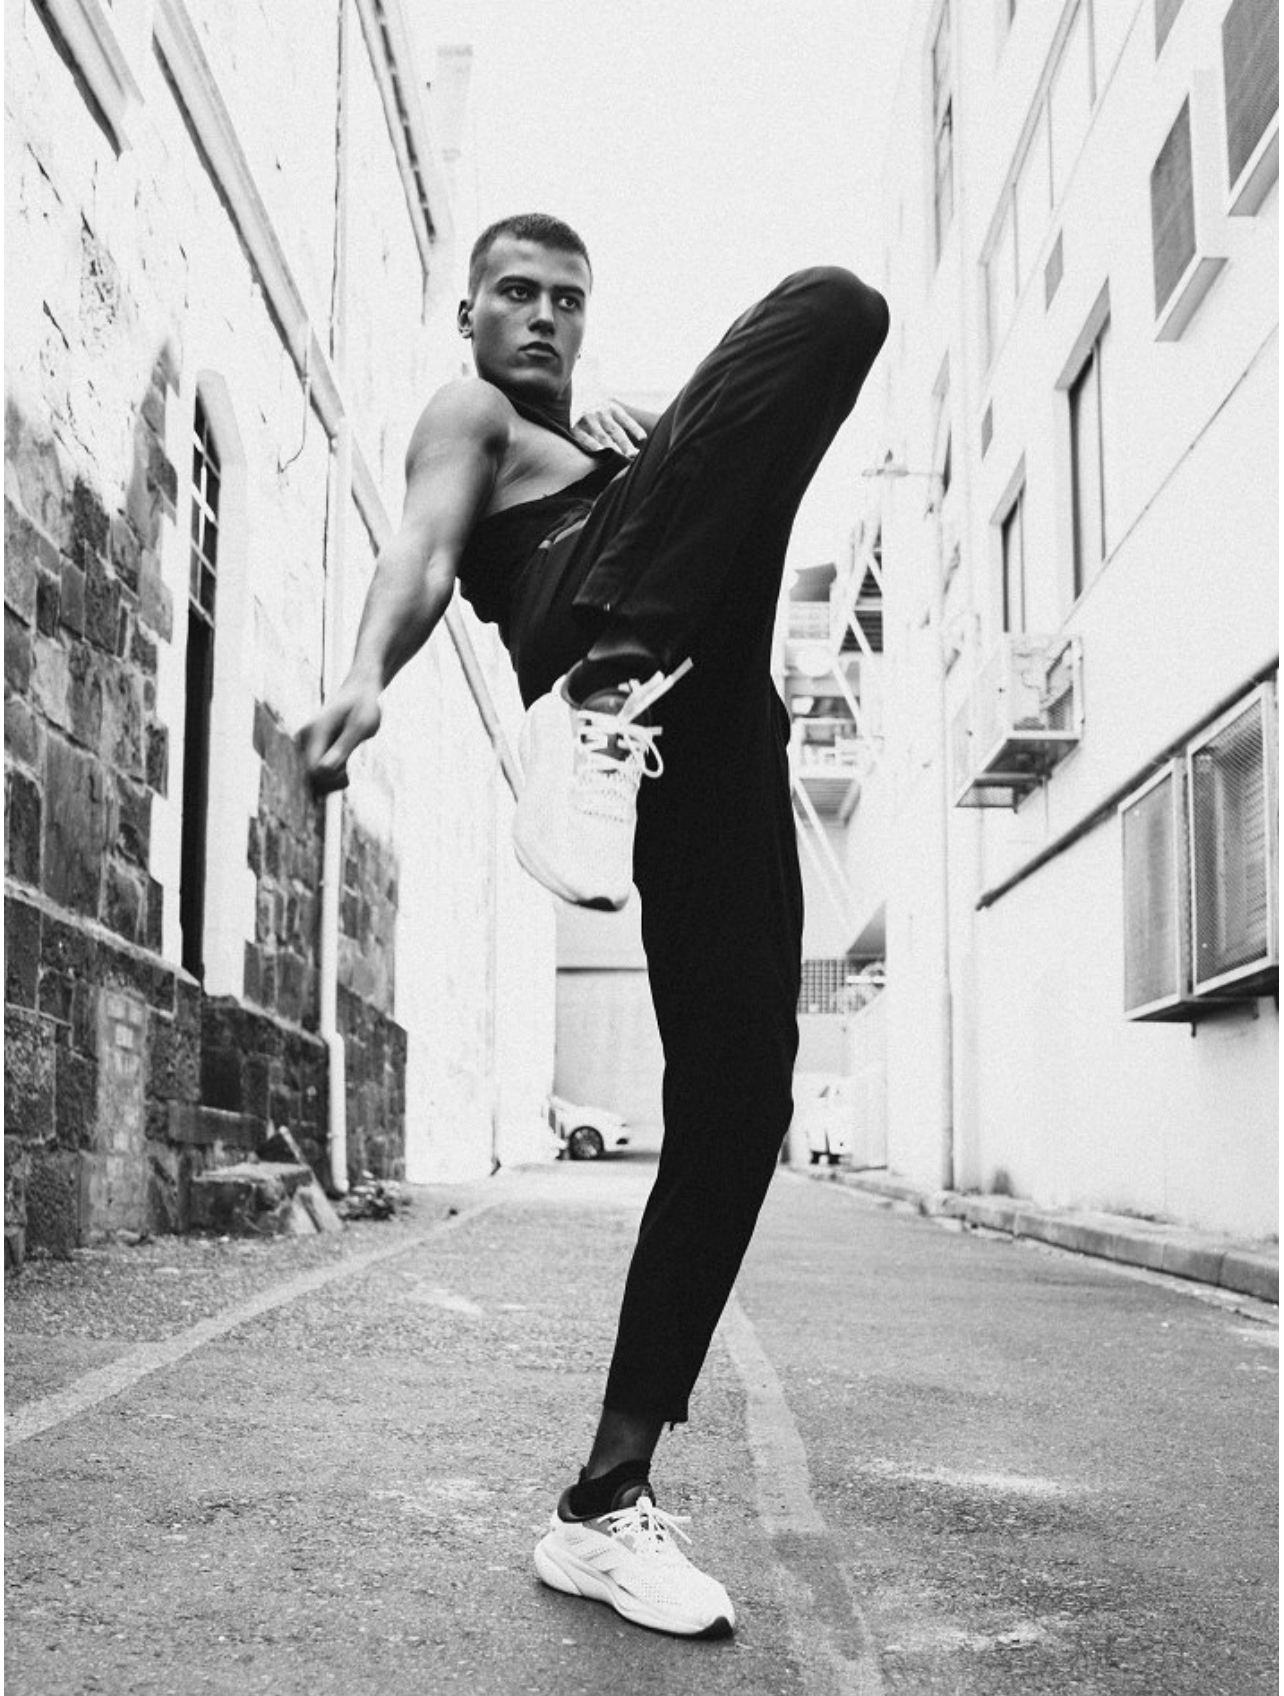

BOSS MODELS

CAPE TOWN

MITO

Height: 185cm Chest: 99cm Waist: 80cm Suit: 40 R Shoe: 10.5 UK Hair: Brown Eyes: Brown