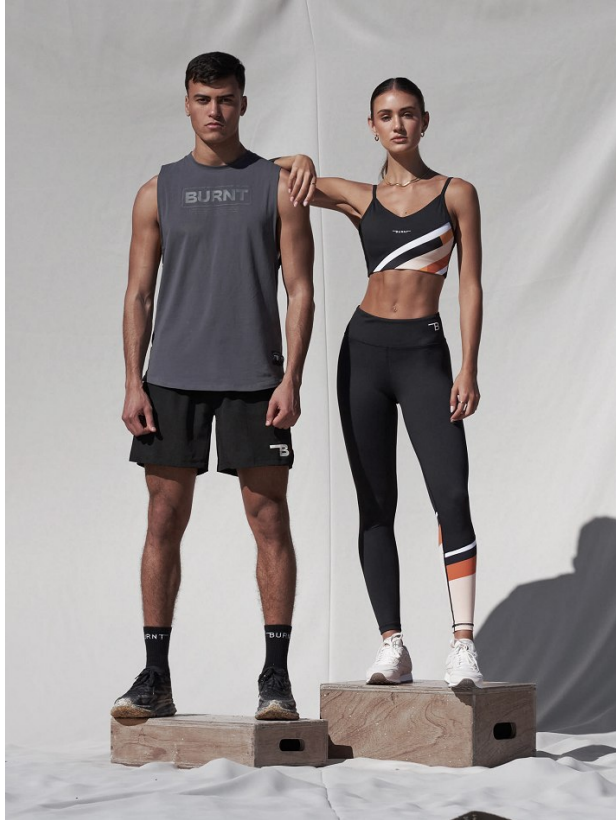

BOSS MODELS

CAPE TOWN

MITO

Height: 185cm Chest: 99cm Waist: 80cm Suit: 40 R Shoe: 10.5 UK Hair: Brown Eyes: Brown

BOSS MODELS

CAPE TOWN

MITO

Height: 185cm Chest: 99cm Waist: 80cm Suit: 40 R Shoe: 10.5 UK Hair: Brown Eyes: Brown

BOSS MODELS

CAPE TOWN

Image: Mito represented by Boss Models Cape Town

MITO

Height: 185cm Chest: 99cm Waist: 80cm Suit: 40 R Shoe: 10.5 UK Hair: Brown Eyes: Brown

BOSS MODELS

CAPE TOWN

MITO

Height: 185cm Chest: 99cm Waist: 80cm Suit: 40 R Shoe: 10.5 UK Hair: Brown Eyes: Brown

BOSS MODELS

CAPE TOWN

MITO

Height: 185cm Chest: 99cm Waist: 80cm Suit: 40 R Shoe: 10.5 UK Hair: Brown Eyes: Brown

BOSS MODELS