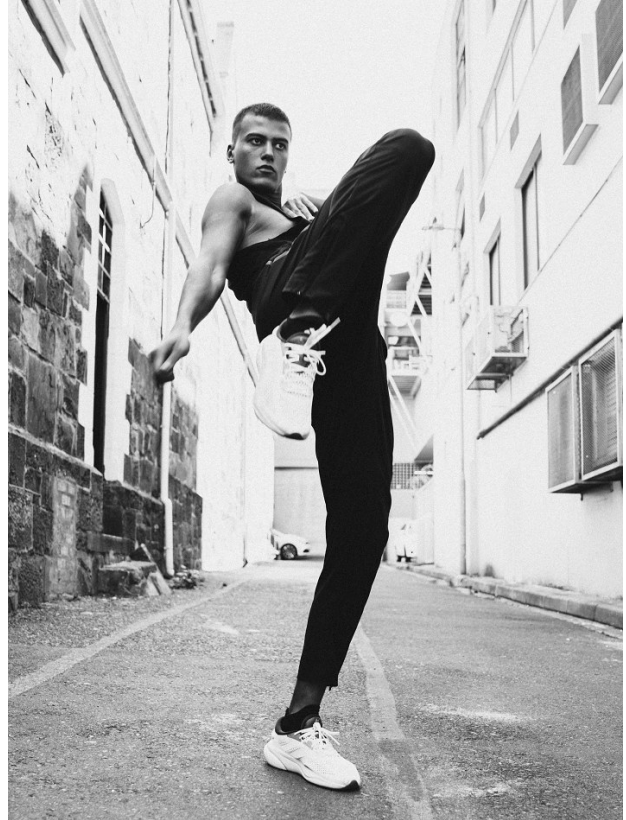

BOSS MODELS

CAPE TOWN

MITO

Height: 185cm Chest: 99cm Waist: 80cm Suit: 40 R Shoe: 10.5 UK Hair: Brown Eyes: Brown