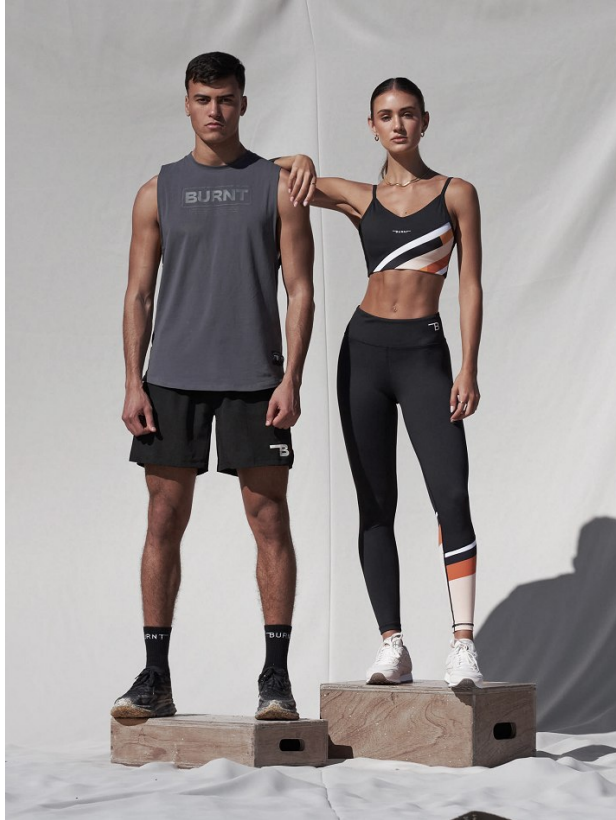

BOSS MODELS

CAPE TOWN

MITO

Height: 185cm Chest: 99cm Waist: 80cm Suit: 40 R Shoe: 10.5 UK Hair: Brown Eyes: Brown