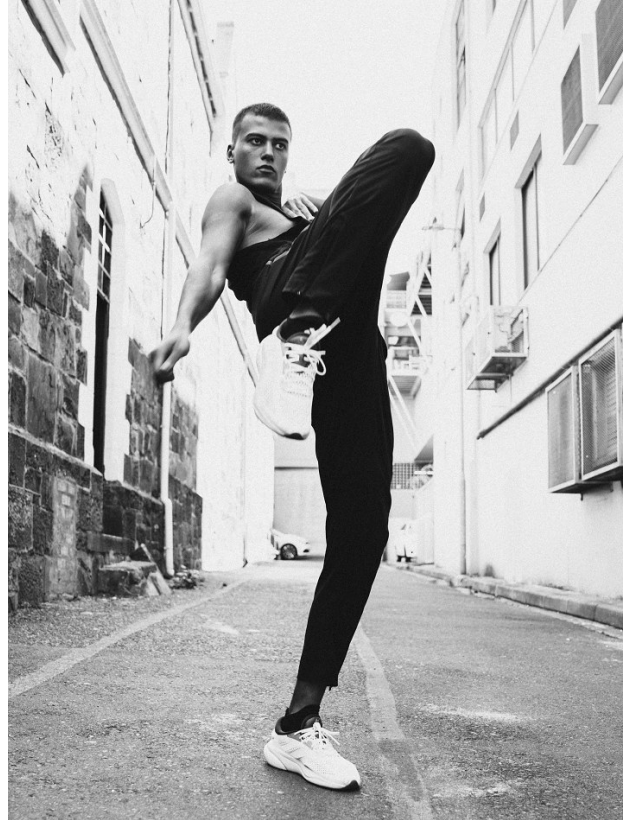

BOSS MODELS

CAPE TOWN

MITO

Height: 185cm Chest: 99cm Waist: 80cm Suit: 40 R Shoe: 10.5 UK Hair: Brown Eyes: Brown

BOSS MODELS

CAPE TOWN

MITO

Height: 185cm Chest: 99cm Waist: 80cm Suit: 40 R Shoe: 10.5 UK Hair: Brown Eyes: Brown

BOSS MODELS

CAPE TOWN

Image: Mito represented by Boss Models Cape Town

MITO

Height: 185cm Chest: 99cm Waist: 80cm Suit: 40 R Shoe: 10.5 UK Hair: Brown Eyes: Brown

BOSS MODELS

CAPE TOWN

MITO

Height: 185cm Chest: 99cm Waist: 80cm Suit: 40 R Shoe: 10.5 UK Hair: Brown Eyes: Brown

BOSS MODELS

CAPE TOWN

MITO

Height: 185cm Chest: 99cm Waist: 80cm Suit: 40 R Shoe: 10.5 UK Hair: Brown Eyes: Brown

BOSS MODELS