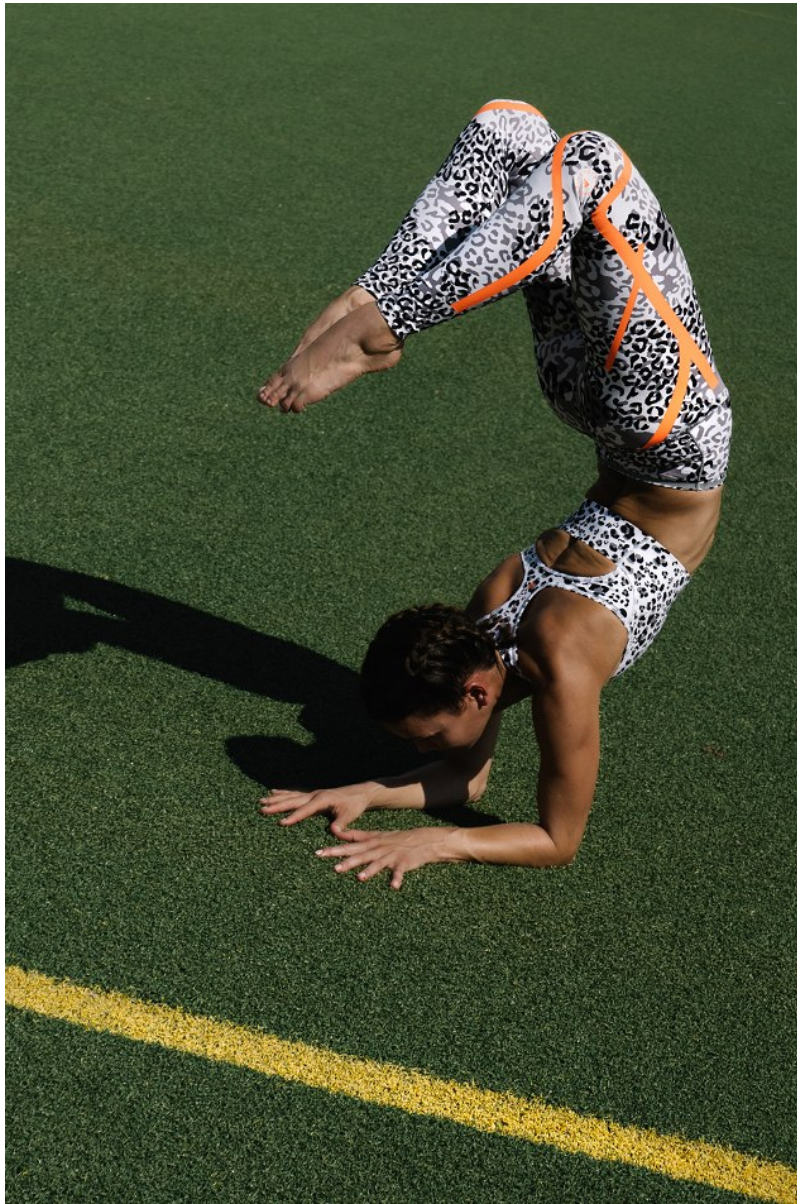

BOSS MODELS

CAPE TOWN

AGNES FISCHER

Height: 175cm Bust: 84cm Waist: 64cm Hips: 93cm Shoe: 5.5 UK Hair: Brown Eyes: Brown