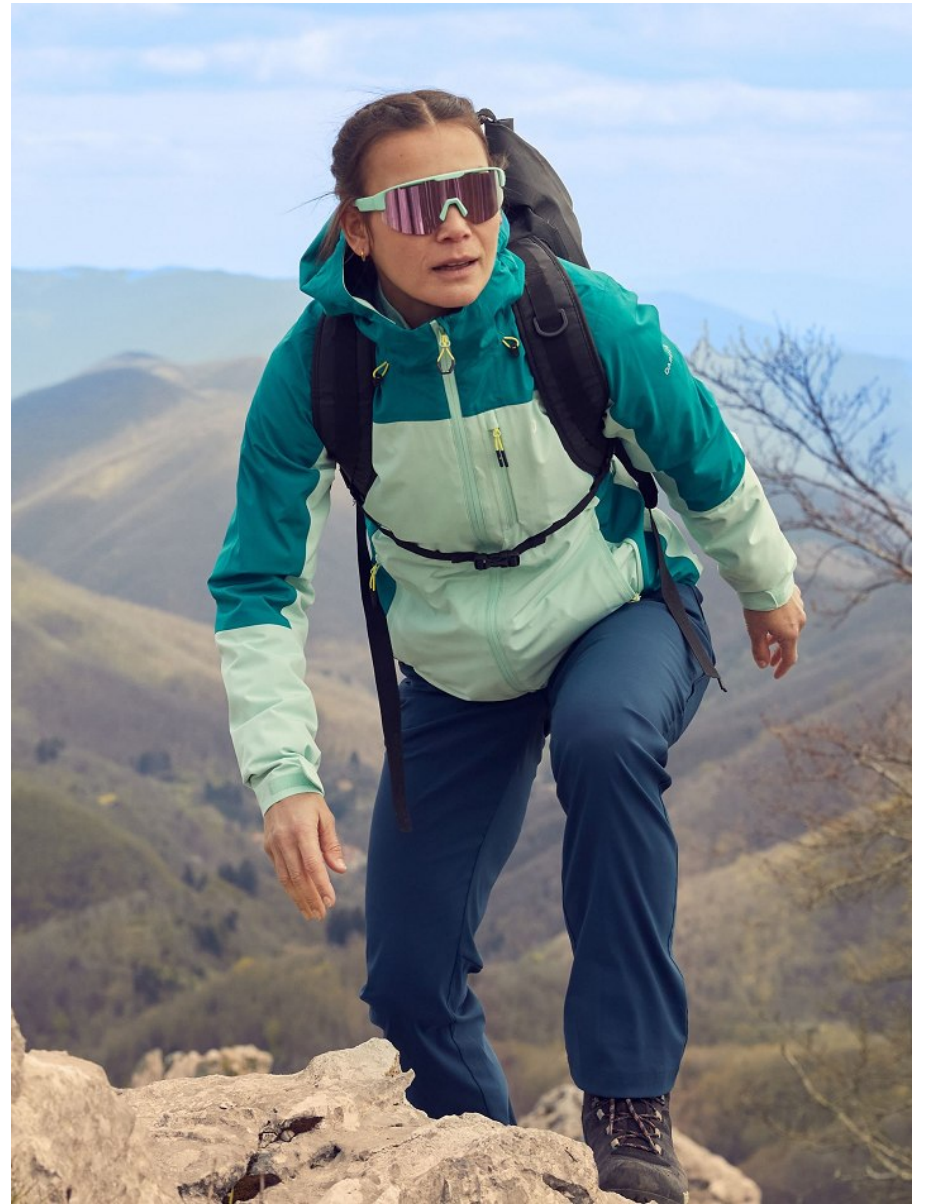

BOSS MODELS

CAPE TOWN

AGNES FISCHER

Height: 175cm Bust: 84cm Waist: 64cm Hips: 93cm Shoe: 5.5 UK Hair: Brown Eyes: Brown