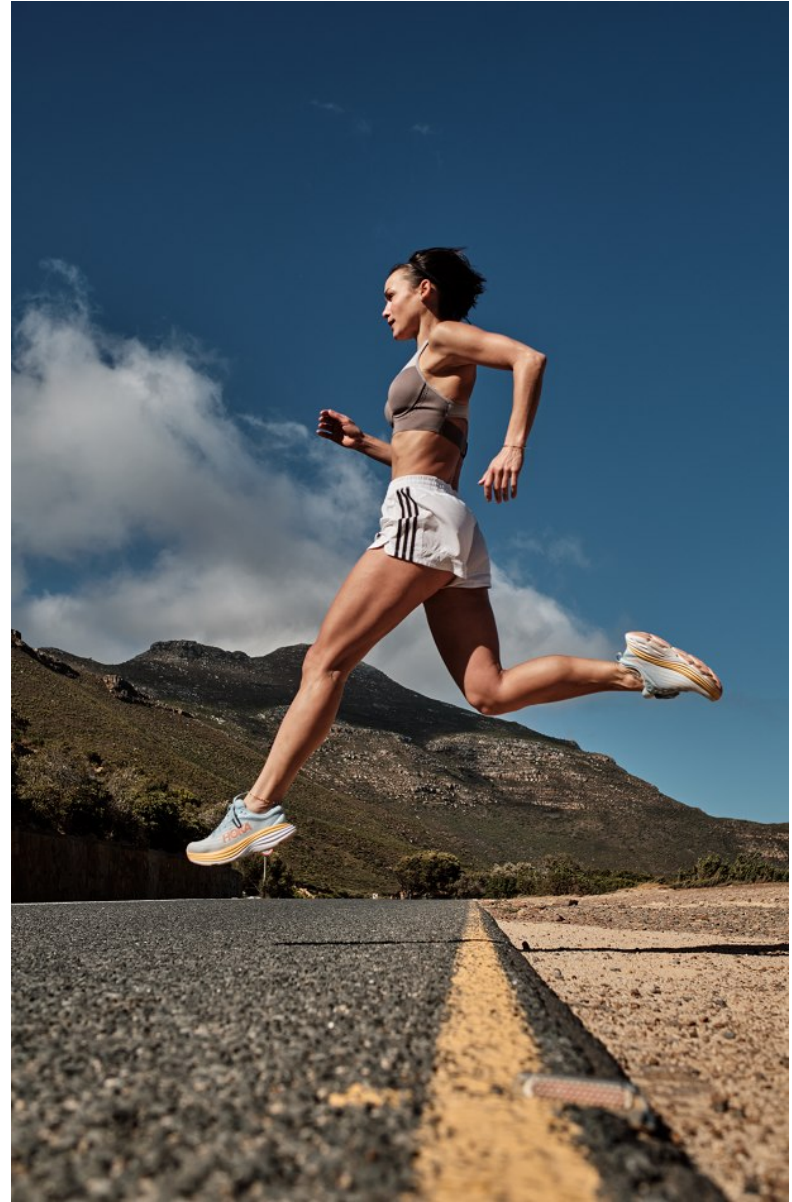

BOSS MODELS

CAPE TOWN

AGNES FISCHER

Height: 175cm Bust: 84cm Waist: 64cm Hips: 93cm Shoe: 5.5 UK Hair: Brown Eyes: Brown