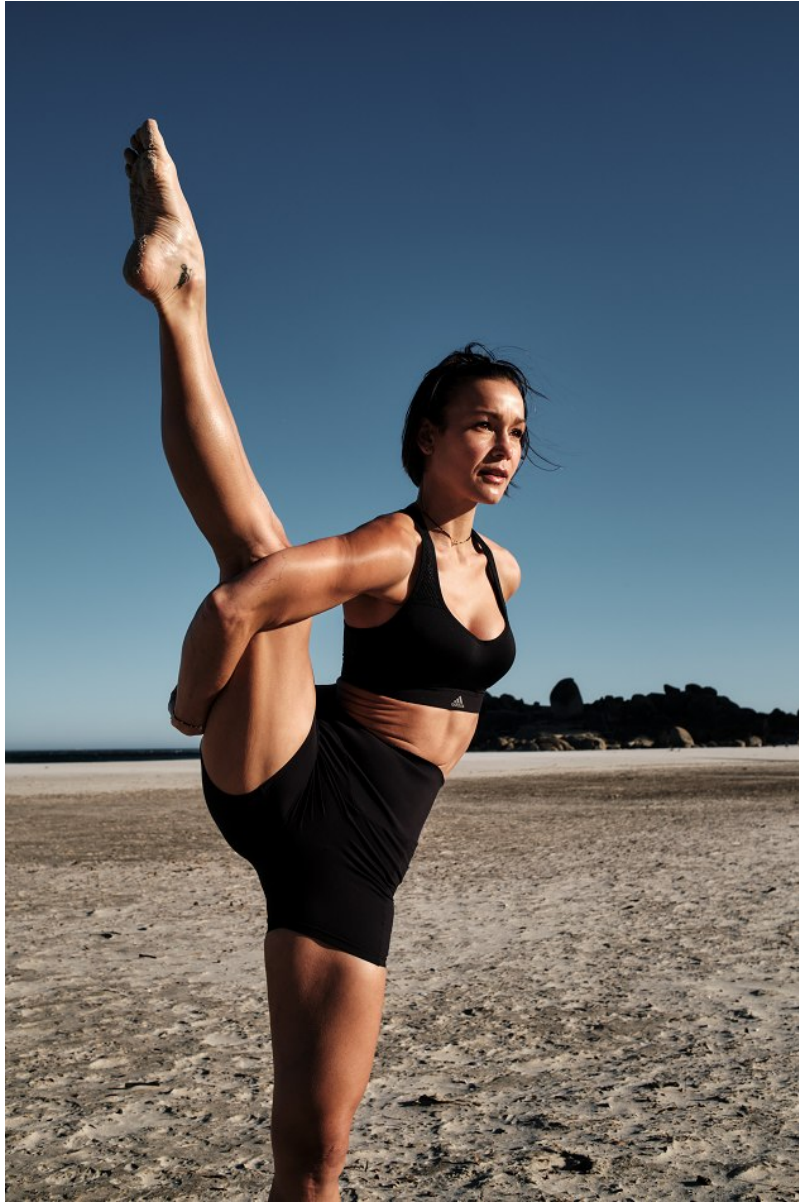

BOSS MODELS

CAPE TOWN

AGNES FISCHER

Height: 175cm Bust: 84cm Waist: 64cm Hips: 93cm Shoe: 5.5 UK Hair: Brown Eyes: Brown

BOSS MODELS

CAPE TOWN

AGNES FISCHER

Height: 175cm Bust: 84cm Waist: 64cm Hips: 93cm Shoe: 5.5 UK Hair: Brown Eyes: Brown