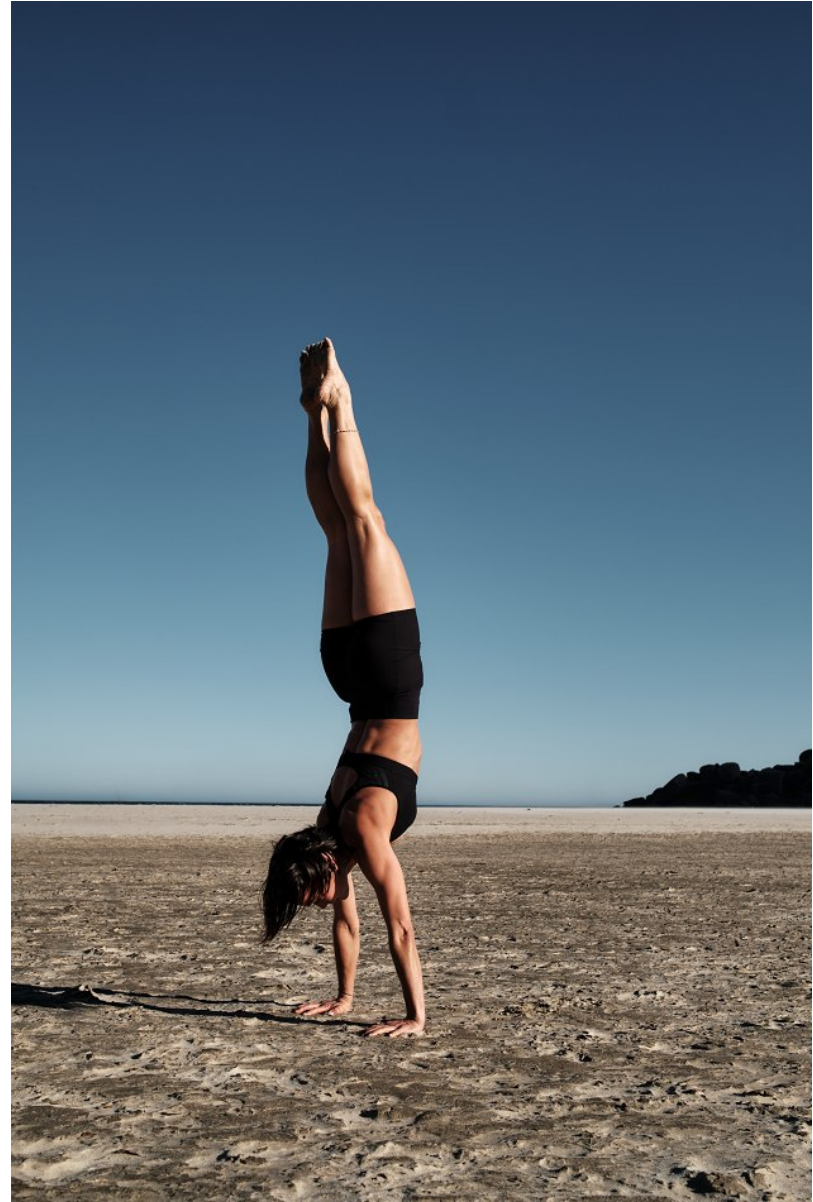

BOSS MODELS

CAPE TOWN

AGNES FISCHER

Height: 175cm Bust: 84cm Waist: 65cm Hips: 94cm Shoe: 5.5 UK Hair: Brown Eyes: Brown