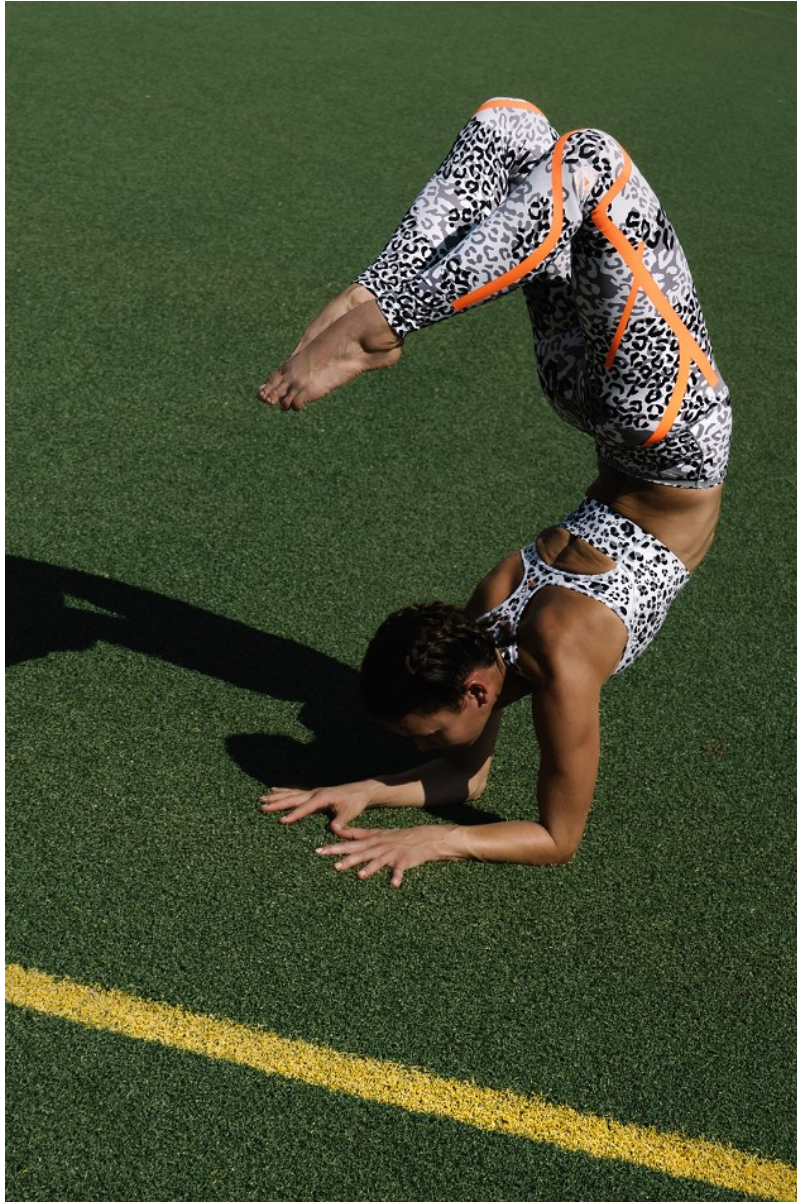

BOSS MODELS

CAPE TOWN

AGNES FISCHER

Height: 175cm Bust: 84cm Waist: 64cm Hips: 93cm Shoe: 5.5 UK Hair: Brown Eyes: Brown