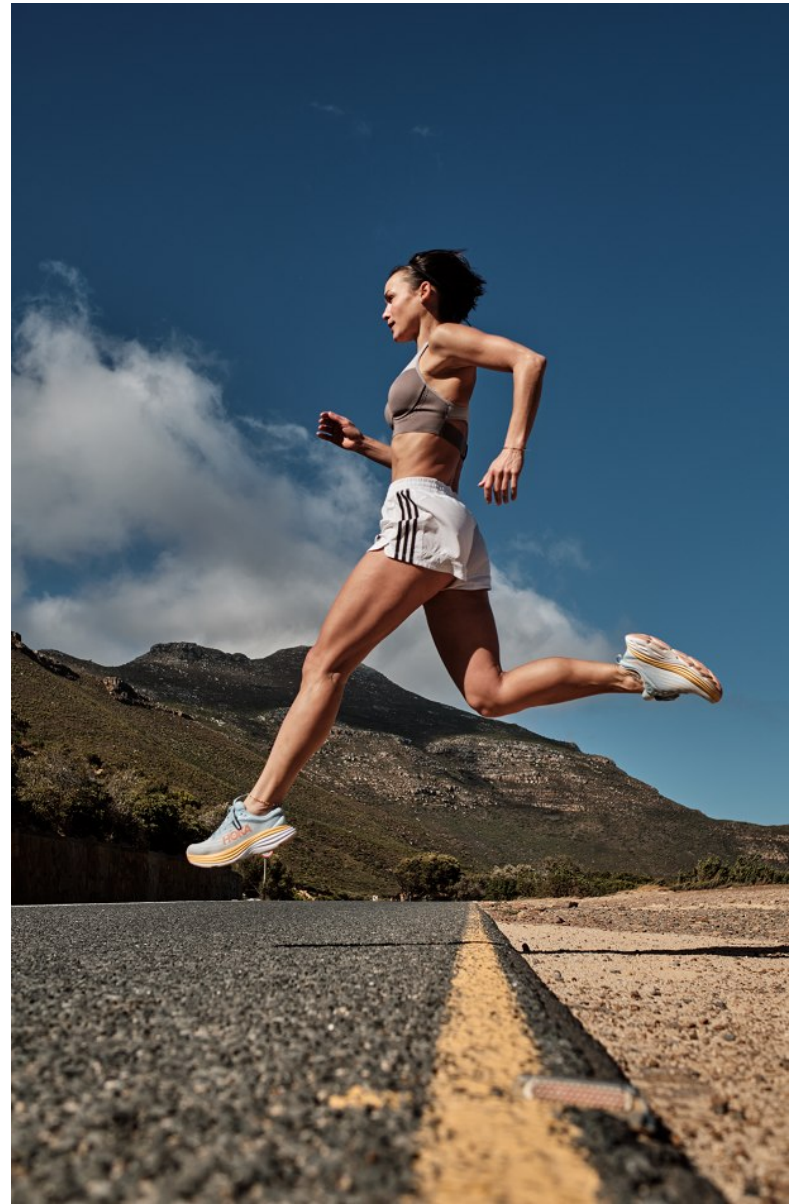

BOSS MODELS

CAPE TOWN

AGNES FISCHER

Height: 175cm Bust: 84cm Waist: 64cm Hips: 93cm Shoe: 5.5 UK Hair: Brown Eyes: Brown