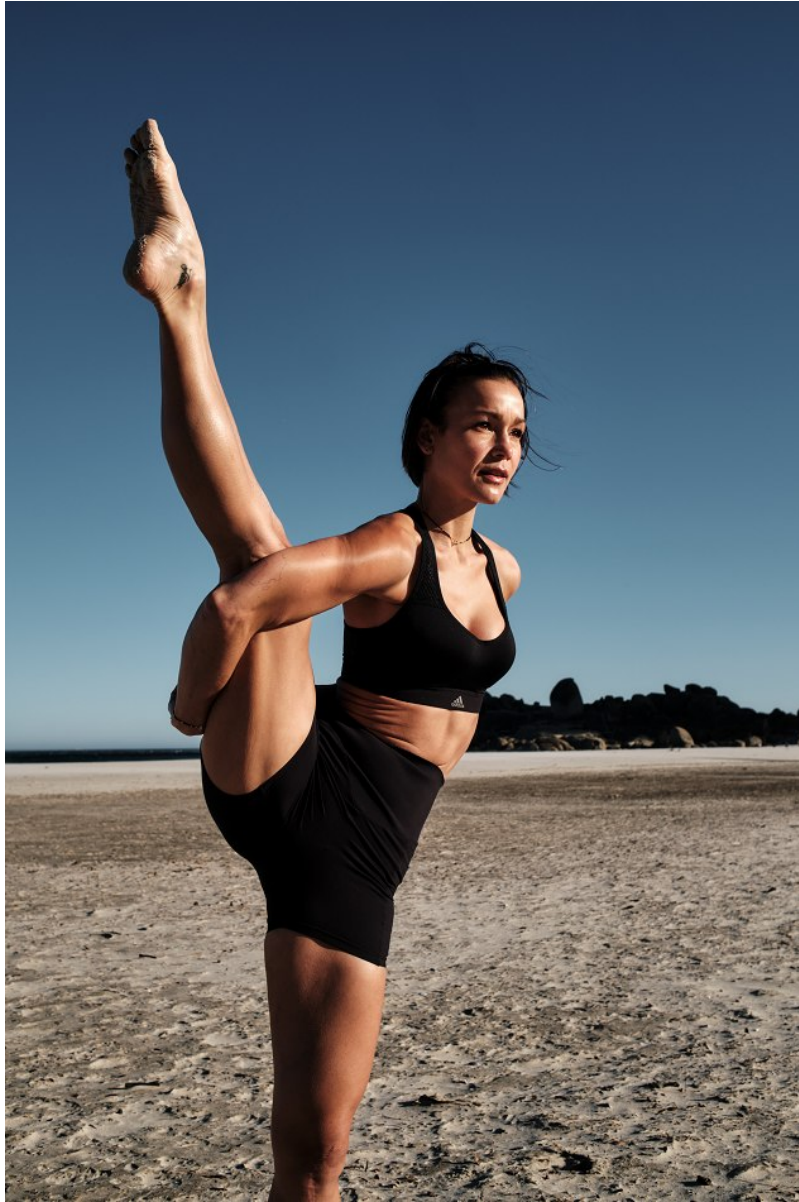

BOSS MODELS

CAPE TOWN

AGNES FISCHER

Height: 175cm Bust: 84cm Waist: 65cm Hips: 94cm Shoe: 5.5 UK Hair: Brown Eyes: Brown

BOSS MODELS

CAPE TOWN

AGNES FISCHER

Height: 175cm Bust: 84cm Waist: 65cm Hips: 94cm Shoe: 5.5 UK Hair: Brown Eyes: Brown