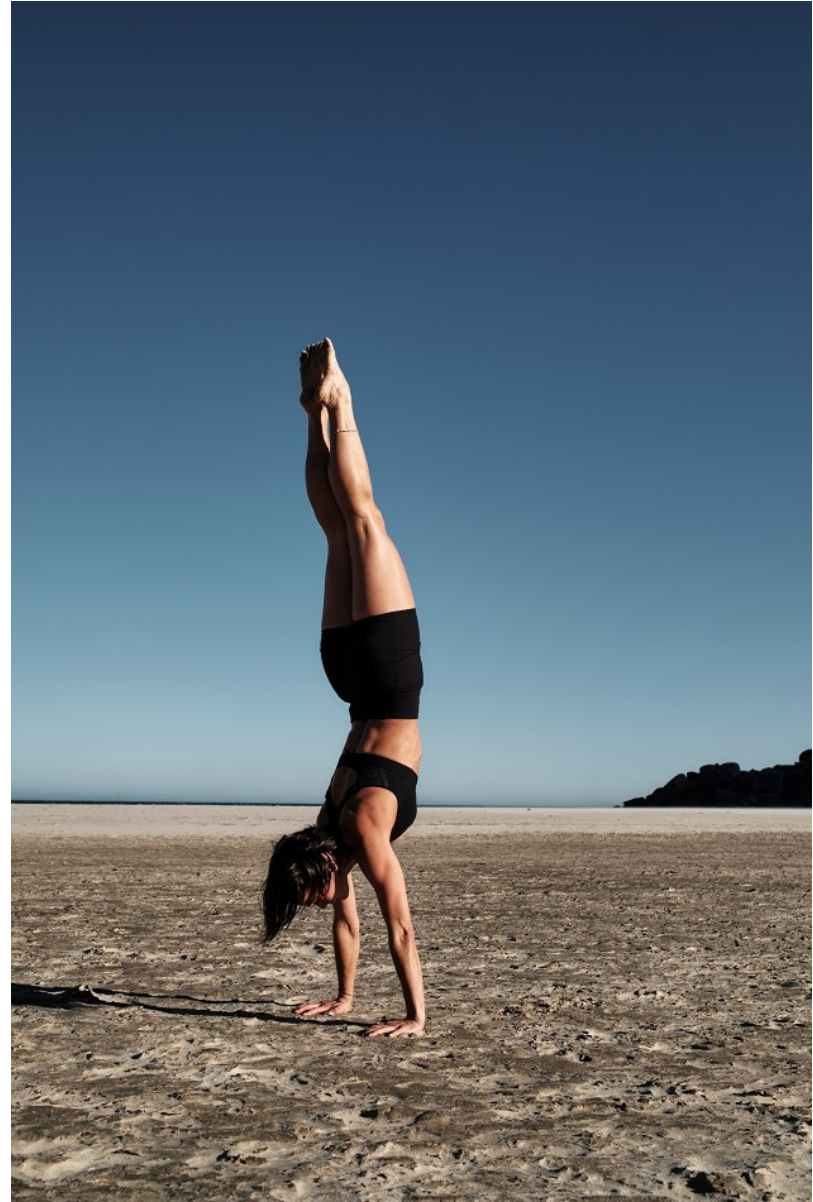

BOSS MODELS

CAPE TOWN

AGNES FISCHER

Height: 175cm Bust: 84cm Waist: 64cm Hips: 93cm Shoe: 5.5 UK Hair: Brown Eyes: Brown