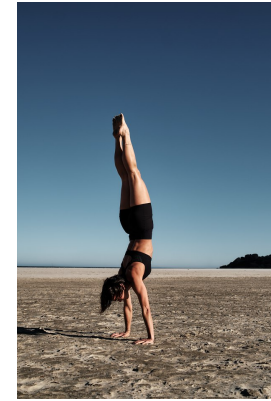

BOSS MODELS

CAPE TOWN

AGNES FISCHER

Height: 175cm Bust: 84cm Waist: 64cm Hips: 93cm Shoe: 5.5 UK Hair: Brown Eyes: Brown

BOSS MODELS

CAPE TOWN

Image: Agnes Fischer represented by Boss Models Cape Town

AGNES FISCHER

Height: 175cm Bust: 84cm Waist: 64cm Hips: 93cm Shoe: 5.5 UK Hair: Brown Eyes: Brown

BOSS MODELS

CAPE TOWN

AGNES FISCHER

Height: 175cm Bust: 84cm Waist: 64cm Hips: 93cm Shoe: 5.5 UK Hair: Brown Eyes: Brown