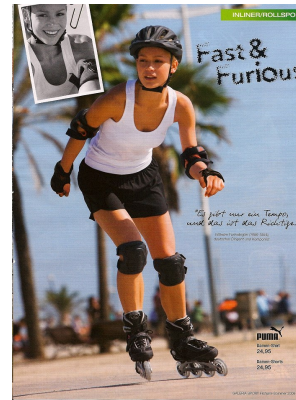

BOSS MODELS

CAPE TOWN

AGNES FISCHER

Height: 175cm Bust: 84cm Waist: 65cm Hips: 94cm Shoe: 5.5 UK Hair: Brown Eyes: Brown

BOSS MODELS

CAPE TOWN

Image: Agnes Fischer represented by Boss Models Cape Town

AGNES FISCHER

Height: 175cm Bust: 84cm Waist: 65cm Hips: 94cm Shoe: 5.5 UK Hair: Brown Eyes: Brown

BOSS MODELS

CAPE TOWN

AGNES FISCHER

Height: 175cm Bust: 84cm Waist: 65cm Hips: 94cm Shoe: 5.5 UK Hair: Brown Eyes: Brown