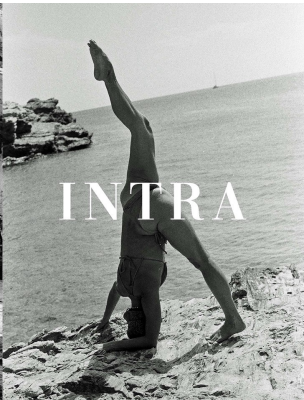

BOSS MODELS

CAPE TOWN

AGNES FISCHER

Height: 175cm Bust: 84cm Waist: 64cm Hips: 93cm Shoe: 5.5 UK Hair: Brown Eyes: Brown

BOSS MODELS

CAPE TOWN

Image: Agnes Fischer represented by Boss Models Cape Town

AGNES FISCHER