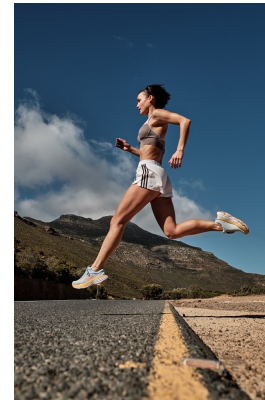

BOSS MODELS

CAPE TOWN

AGNES FISCHER

Height: 175cm Bust: 84cm Waist: 65cm Hips: 94cm Shoe: 5.5 UK Hair: Brown Eyes: Brown

BOSS MODELS

CAPE TOWN

Image: Agnes Fischer represented by Boss Models Cape Town

AGNES FISCHER

Height: 175cm Bust: 84cm Waist: 65cm Hips: 94cm Shoe: 5.5 UK Hair: Brown Eyes: Brown

BOSS MODELS

CAPE TOWN

AGNES FISCHER

Height: 175cm Bust: 84cm Waist: 65cm Hips: 94cm Shoe: 5.5 UK Hair: Brown Eyes: Brown