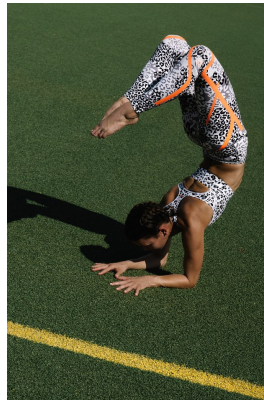

## AGNES FISCHER

Height: 175cm Bust: 84cm Waist: 64cm Hips: 93cm Shoe: 5.5 UK Hair: Brown Eyes: Brown