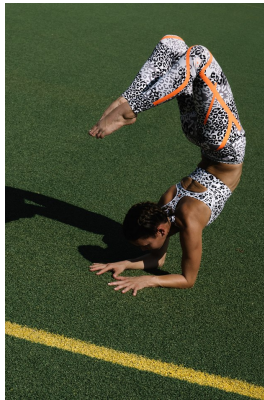

BOSS MODELS

CAPE TOWN

AGNES FISCHER

Height: 175cm Bust: 84cm Waist: 65cm Hips: 94cm Shoe: 5.5 UK Hair: Brown Eyes: Brown

BOSS MODELS

CAPE TOWN

Image: Agnes Fischer represented by Boss Models Cape Town

AGNES FISCHER

Height: 175cm Bust: 84cm Waist: 65cm Hips: 94cm Shoe: 5.5 UK Hair: Brown Eyes: Brown

BOSS MODELS

CAPE TOWN

AGNES FISCHER

Height: 175cm Bust: 84cm Waist: 65cm Hips: 94cm Shoe: 5.5 UK Hair: Brown Eyes: Brown