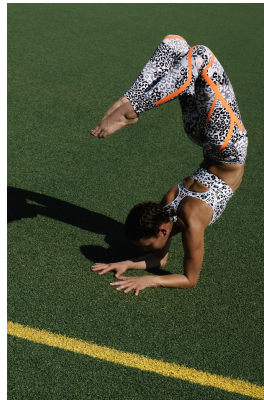

BOSS MODELS

CAPE TOWN

AGNES FISCHER

Height: 175cm Bust: 84cm Waist: 64cm Hips: 93cm Shoe: 5.5 UK Hair: Brown Eyes: Brown

BOSS MODELS

CAPE TOWN

Image: Agnes Fischer represented by Boss Models Cape Town

AGNES FISCHER

Height: 175cm Bust: 84cm Waist: 64cm Hips: 93cm Shoe: 5.5 UK Hair: Brown Eyes: Brown

BOSS MODELS

CAPE TOWN

AGNES FISCHER

Height: 175cm Bust: 84cm Waist: 64cm Hips: 93cm Shoe: 5.5 UK Hair: Brown Eyes: Brown