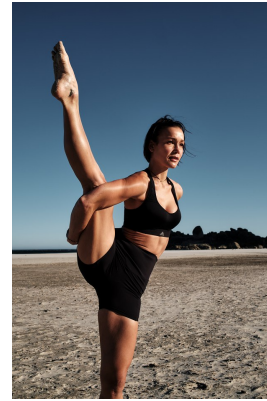

# BOSS MODELS

CAPE TOWN

## AGNES FISCHER

Height: 175cm Bust: 84cm Waist: 64cm Hips: 93cm Shoe: 5.5 UK Hair: Brown Eyes: Brown

# BOSS MODELS

CAPE TOWN

Image: Agnes Fischer represented by Boss Models Cape Town