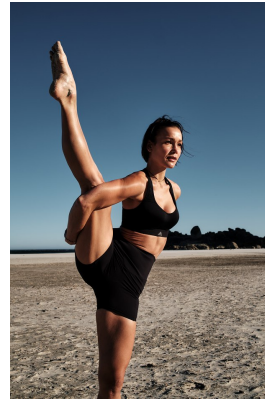

BOSS MODELS

CAPE TOWN

AGNES FISCHER

Height: 175cm Bust: 84cm Waist: 65cm Hips: 94cm Shoe: 5.5 UK Hair: Brown Eyes: Brown

BOSS MODELS

CAPE TOWN

Image: Agnes Fischer represented by Boss Models Cape Town

AGNES FISCHER

Height: 175cm Bust: 84cm Waist: 65cm Hips: 94cm Shoe: 5.5 UK Hair: Brown Eyes: Brown

BOSS MODELS

CAPE TOWN

AGNES FISCHER

Height: 175cm Bust: 84cm Waist: 65cm Hips: 94cm Shoe: 5.5 UK Hair: Brown Eyes: Brown