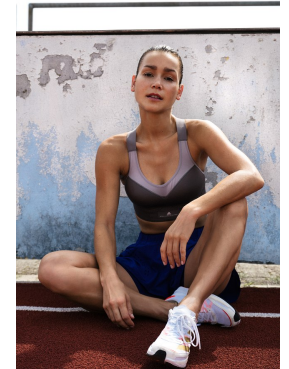

## AGNES FISCHER

Height: 175cm Bust: 84cm Waist: 64cm Hips: 93cm Shoe: 5.5 UK Hair: Brown Eyes: Brown

# BOSS MODELS

CAPE TOWN

Image: Agnes Fischer represented by Boss Models Cape Town