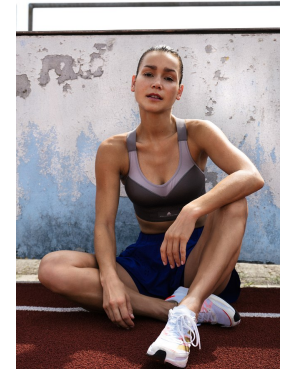

BOSS MODELS

CAPE TOWN

AGNES FISCHER

Height: 175cm Bust: 84cm Waist: 65cm Hips: 94cm Shoe: 5.5 UK Hair: Brown Eyes: Brown

BOSS MODELS

CAPE TOWN

Image: Agnes Fischer represented by Boss Models Cape Town

AGNES FISCHER

Height: 175cm Bust: 84cm Waist: 65cm Hips: 94cm Shoe: 5.5 UK Hair: Brown Eyes: Brown

BOSS MODELS

CAPE TOWN

AGNES FISCHER

Height: 175cm Bust: 84cm Waist: 65cm Hips: 94cm Shoe: 5.5 UK Hair: Brown Eyes: Brown