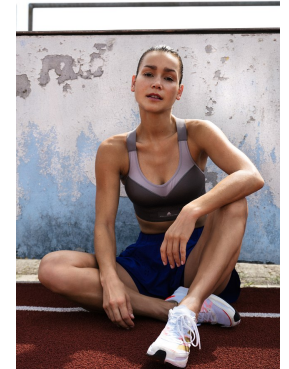

BOSS MODELS

CAPE TOWN

AGNES FISCHER

Height: 175cm Bust: 84cm Waist: 64cm Hips: 93cm Shoe: 5.5 UK Hair: Brown Eyes: Brown

BOSS MODELS

CAPE TOWN

Image: Agnes Fischer represented by Boss Models Cape Town

AGNES FISCHER

Height: 175cm Bust: 84cm Waist: 64cm Hips: 93cm Shoe: 5.5 UK Hair: Brown Eyes: Brown

BOSS MODELS

CAPE TOWN

AGNES FISCHER

Height: 175cm Bust: 84cm Waist: 64cm Hips: 93cm Shoe: 5.5 UK Hair: Brown Eyes: Brown