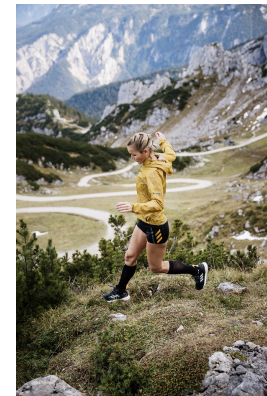

BOSS MODELS

CAPE TOWN

AGNES FISCHER

Height: 175cm Bust: 84cm Waist: 65cm Hips: 94cm Shoe: 5.5 UK Hair: Brown Eyes: Brown

BOSS MODELS

CAPE TOWN

Image: Agnes Fischer represented by Boss Models Cape Town

AGNES FISCHER

Height: 175cm Bust: 84cm Waist: 65cm Hips: 94cm Shoe: 5.5 UK Hair: Brown Eyes: Brown

BOSS MODELS

CAPE TOWN

AGNES FISCHER

Height: 175cm Bust: 84cm Waist: 65cm Hips: 94cm Shoe: 5.5 UK Hair: Brown Eyes: Brown