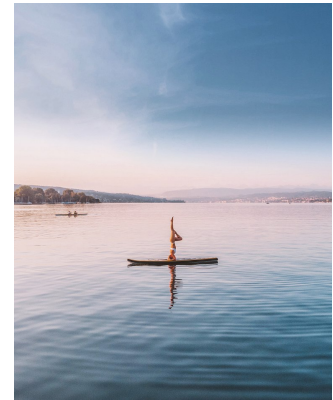

BOSS MODELS

CAPE TOWN

AGNES FISCHER

Height: 175cm Bust: 84cm Waist: 65cm Hips: 94cm Shoe: 5.5 UK Hair: Brown Eyes: Brown

BOSS MODELS

CAPE TOWN

Image: Agnes Fischer represented by Boss Models Cape Town

AGNES FISCHER

Height: 175cm Bust: 84cm Waist: 65cm Hips: 94cm Shoe: 5.5 UK Hair: Brown Eyes: Brown

BOSS MODELS

CAPE TOWN

AGNES FISCHER

Height: 175cm Bust: 84cm Waist: 65cm Hips: 94cm Shoe: 5.5 UK Hair: Brown Eyes: Brown