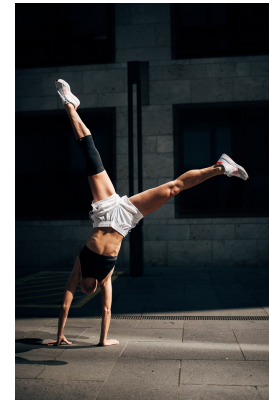

BOSS MODELS

CAPE TOWN

AGNES FISCHER

Height: 175cm Bust: 84cm Waist: 65cm Hips: 94cm Shoe: 5.5 UK Hair: Brown Eyes: Brown

BOSS MODELS

CAPE TOWN

Image: Agnes Fischer represented by Boss Models Cape Town

AGNES FISCHER

Height: 175cm Bust: 84cm Waist: 65cm Hips: 94cm Shoe: 5.5 UK Hair: Brown Eyes: Brown

BOSS MODELS

CAPE TOWN

AGNES FISCHER

Height: 175cm Bust: 84cm Waist: 65cm Hips: 94cm Shoe: 5.5 UK Hair: Brown Eyes: Brown