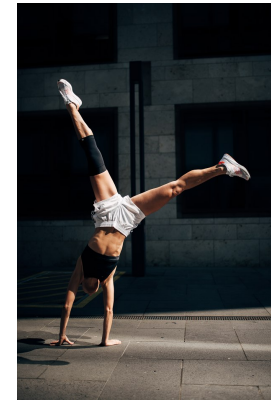

## AGNES FISCHER

Height: 175cm Bust: 84cm Waist: 64cm Hips: 93cm Shoe: 5.5 UK Hair: Brown Eyes: Brown