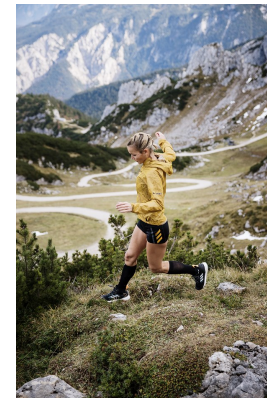

BOSS MODELS

CAPE TOWN

AGNES FISCHER

Height: 175cm Bust: 84cm Waist: 65cm Hips: 94cm Shoe: 5.5 UK Hair: Brown Eyes: Brown

BOSS MODELS

CAPE TOWN

Image: Agnes Fischer represented by Boss Models Cape Town

AGNES FISCHER

Height: 175cm Bust: 84cm Waist: 65cm Hips: 94cm Shoe: 5.5 UK Hair: Brown Eyes: Brown

BOSS MODELS

CAPE TOWN

AGNES FISCHER

Height: 175cm Bust: 84cm Waist: 65cm Hips: 94cm Shoe: 5.5 UK Hair: Brown Eyes: Brown