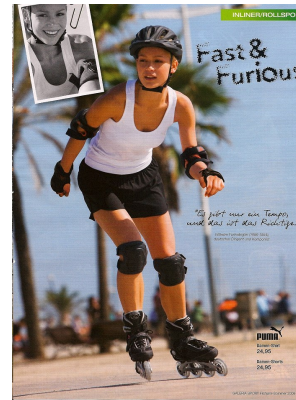

BOSS MODELS

CAPE TOWN

AGNES FISCHER

Height: 175cm Bust: 84cm Waist: 64cm Hips: 93cm Shoe: 5.5 UK Hair: Brown Eyes: Brown

BOSS MODELS

CAPE TOWN

Image: Agnes Fischer represented by Boss Models Cape Town

AGNES FISCHER

Height: 175cm Bust: 84cm Waist: 64cm Hips: 93cm Shoe: 5.5 UK Hair: Brown Eyes: Brown

BOSS MODELS

CAPE TOWN

AGNES FISCHER

Height: 175cm Bust: 84cm Waist: 64cm Hips: 93cm Shoe: 5.5 UK Hair: Brown Eyes: Brown