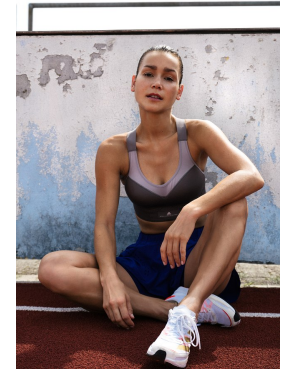

BOSS MODELS

CAPE TOWN

AGNES FISCHER

Height: 175cm Bust: 84cm Waist: 65cm Hips: 94cm Shoe: 5.5 UK Hair: Brown Eyes: Brown

BOSS MODELS

CAPE TOWN

Image: Agnes Fischer represented by Boss Models Cape Town

AGNES FISCHER

Height: 175cm Bust: 84cm Waist: 65cm Hips: 94cm Shoe: 5.5 UK Hair: Brown Eyes: Brown

BOSS MODELS

CAPE TOWN

AGNES FISCHER

Height: 175cm Bust: 84cm Waist: 65cm Hips: 94cm Shoe: 5.5 UK Hair: Brown Eyes: Brown