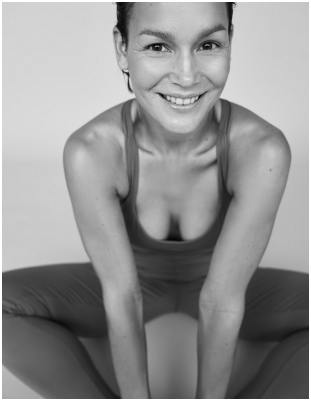

BOSS MODELS

CAPE TOWN

AGNES FISCHER

Height: 175cm Bust: 84cm Waist: 65cm Hips: 94cm Shoe: 5.5 UK Hair: Brown Eyes: Brown

BOSS MODELS

CAPE TOWN

Image: Agnes Fischer represented by Boss Models Cape Town

AGNES FISCHER

Height: 175cm Bust: 84cm Waist: 65cm Hips: 94cm Shoe: 5.5 UK Hair: Brown Eyes: Brown

BOSS MODELS

CAPE TOWN

AGNES FISCHER

Height: 175cm Bust: 84cm Waist: 65cm Hips: 94cm Shoe: 5.5 UK Hair: Brown Eyes: Brown