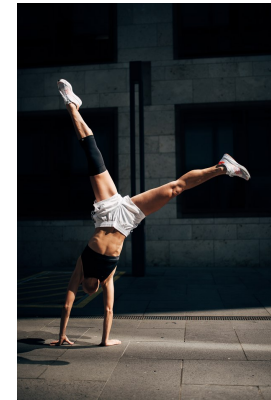

BOSS MODELS

CAPE TOWN

AGNES FISCHER

Height: 175cm Bust: 84cm Waist: 64cm Hips: 93cm Shoe: 5.5 UK Hair: Brown Eyes: Brown

BOSS MODELS

CAPE TOWN

Image: Agnes Fischer represented by Boss Models Cape Town

AGNES FISCHER

Height: 175cm Bust: 84cm Waist: 64cm Hips: 93cm Shoe: 5.5 UK Hair: Brown Eyes: Brown

BOSS MODELS

CAPE TOWN

AGNES FISCHER

Height: 175cm Bust: 84cm Waist: 64cm Hips: 93cm Shoe: 5.5 UK Hair: Brown Eyes: Brown