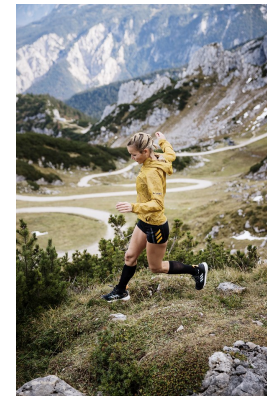

BOSS MODELS

CAPE TOWN

AGNES FISCHER

Height: 175cm Bust: 84cm Waist: 64cm Hips: 93cm Shoe: 5.5 UK Hair: Brown Eyes: Brown

BOSS MODELS

CAPE TOWN

Image: Agnes Fischer represented by Boss Models Cape Town

AGNES FISCHER

Height: 175cm Bust: 84cm Waist: 64cm Hips: 93cm Shoe: 5.5 UK Hair: Brown Eyes: Brown

BOSS MODELS

CAPE TOWN

AGNES FISCHER

Height: 175cm Bust: 84cm Waist: 64cm Hips: 93cm Shoe: 5.5 UK Hair: Brown Eyes: Brown