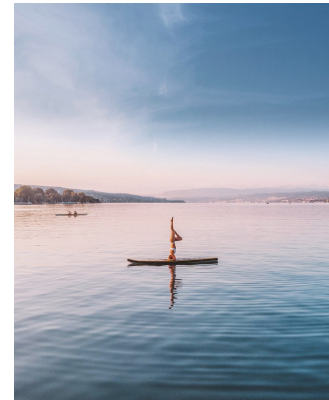

# BOSS MODELS

CAPE TOWN

## AGNES FISCHER

Height: 175cm Bust: 84cm Waist: 64cm Hips: 93cm Shoe: 5.5 UK Hair: Brown Eyes: Brown

# BOSS MODELS

CAPE TOWN

Image: Agnes Fischer represented by Boss Models Cape Town