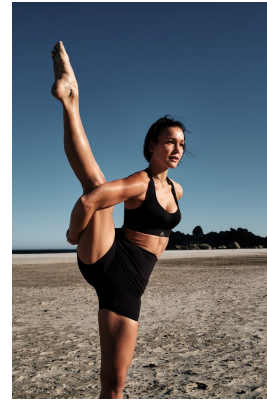

BOSS MODELS

CAPE TOWN

AGNES FISCHER

Height: 175cm Bust: 84cm Waist: 64cm Hips: 93cm Shoe: 5.5 UK Hair: Brown Eyes: Brown

BOSS MODELS

CAPE TOWN

Image: Agnes Fischer represented by Boss Models Cape Town

AGNES FISCHER

Height: 175cm Bust: 84cm Waist: 64cm Hips: 93cm Shoe: 5.5 UK Hair: Brown Eyes: Brown

BOSS MODELS

CAPE TOWN

AGNES FISCHER

Height: 175cm Bust: 84cm Waist: 64cm Hips: 93cm Shoe: 5.5 UK Hair: Brown Eyes: Brown