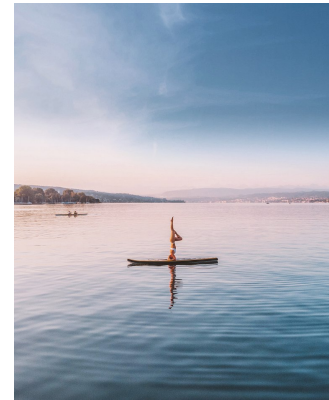

BOSS MODELS

CAPE TOWN

AGNES FISCHER

Height: 175cm Bust: 84cm Waist: 64cm Hips: 93cm Shoe: 5.5 UK Hair: Brown Eyes: Brown

BOSS MODELS

CAPE TOWN

Image: Agnes Fischer represented by Boss Models Cape Town

AGNES FISCHER

Height: 175cm Bust: 84cm Waist: 64cm Hips: 93cm Shoe: 5.5 UK Hair: Brown Eyes: Brown

BOSS MODELS

CAPE TOWN

AGNES FISCHER

Height: 175cm Bust: 84cm Waist: 64cm Hips: 93cm Shoe: 5.5 UK Hair: Brown Eyes: Brown