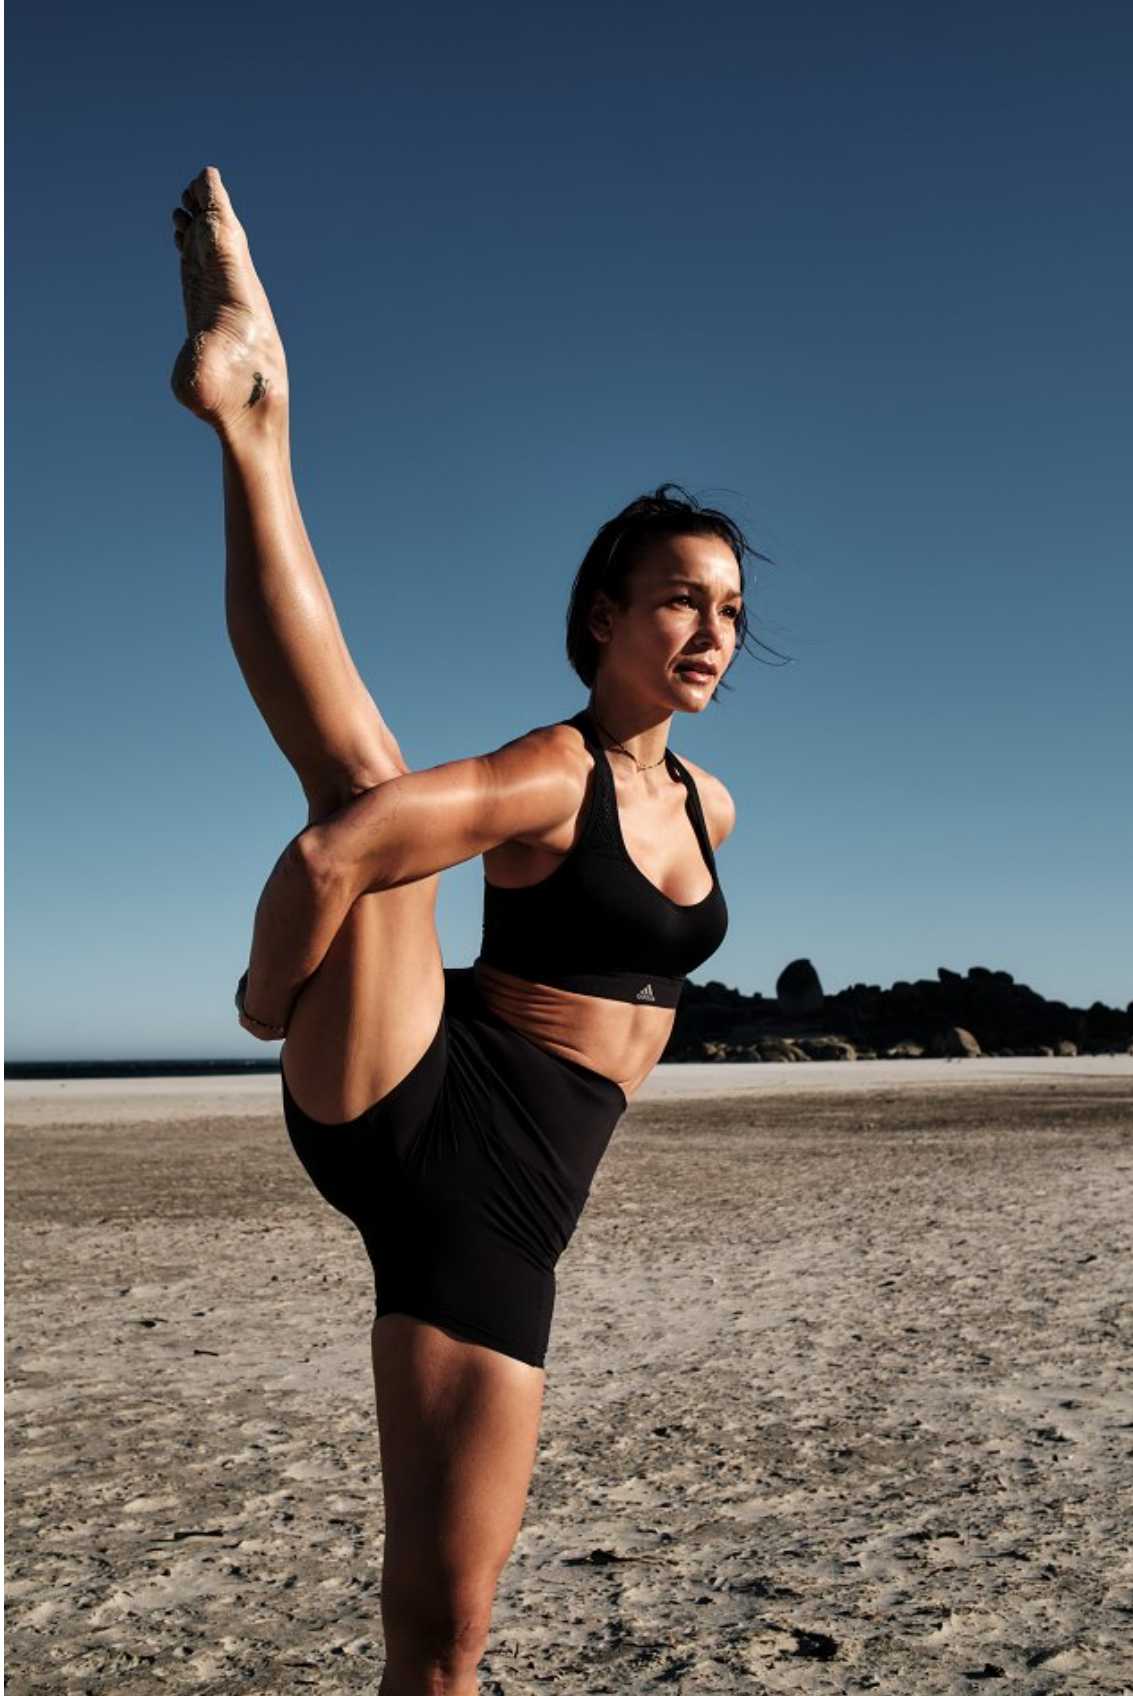

BOSS MODELS

CAPE TOWN

AGNES FISCHER

Height: 175cm Bust: 84cm Waist: 65cm Hips: 94cm Shoe: 5.5 UK Hair: Brown Eyes: Brown

BOSS MODELS

CAPE TOWN

AGNES FISCHER

Height: 175cm Bust: 84cm Waist: 65cm Hips: 94cm Shoe: 5.5 UK Hair: Brown Eyes: Brown