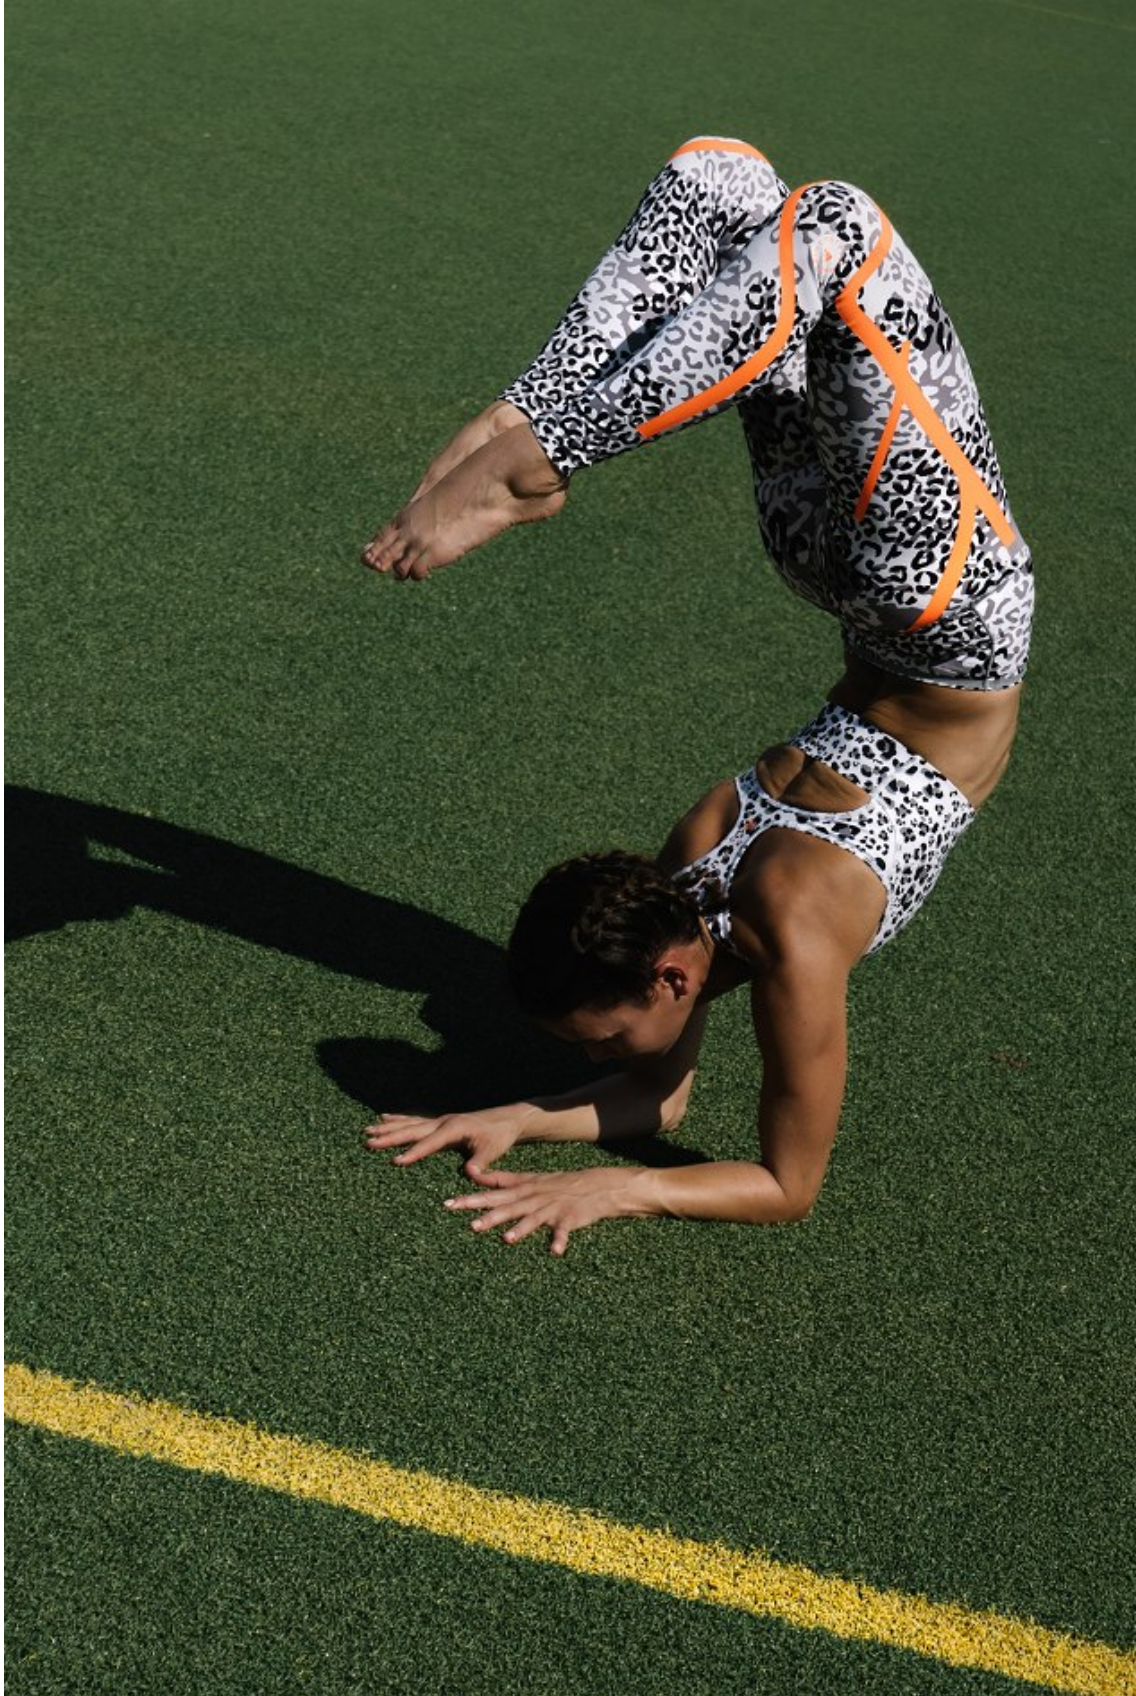

BOSS MODELS

CAPE TOWN

AGNES FISCHER

Height: 175cm Bust: 84cm Waist: 64cm Hips: 93cm Shoe: 5.5 UK Hair: Brown Eyes: Brown