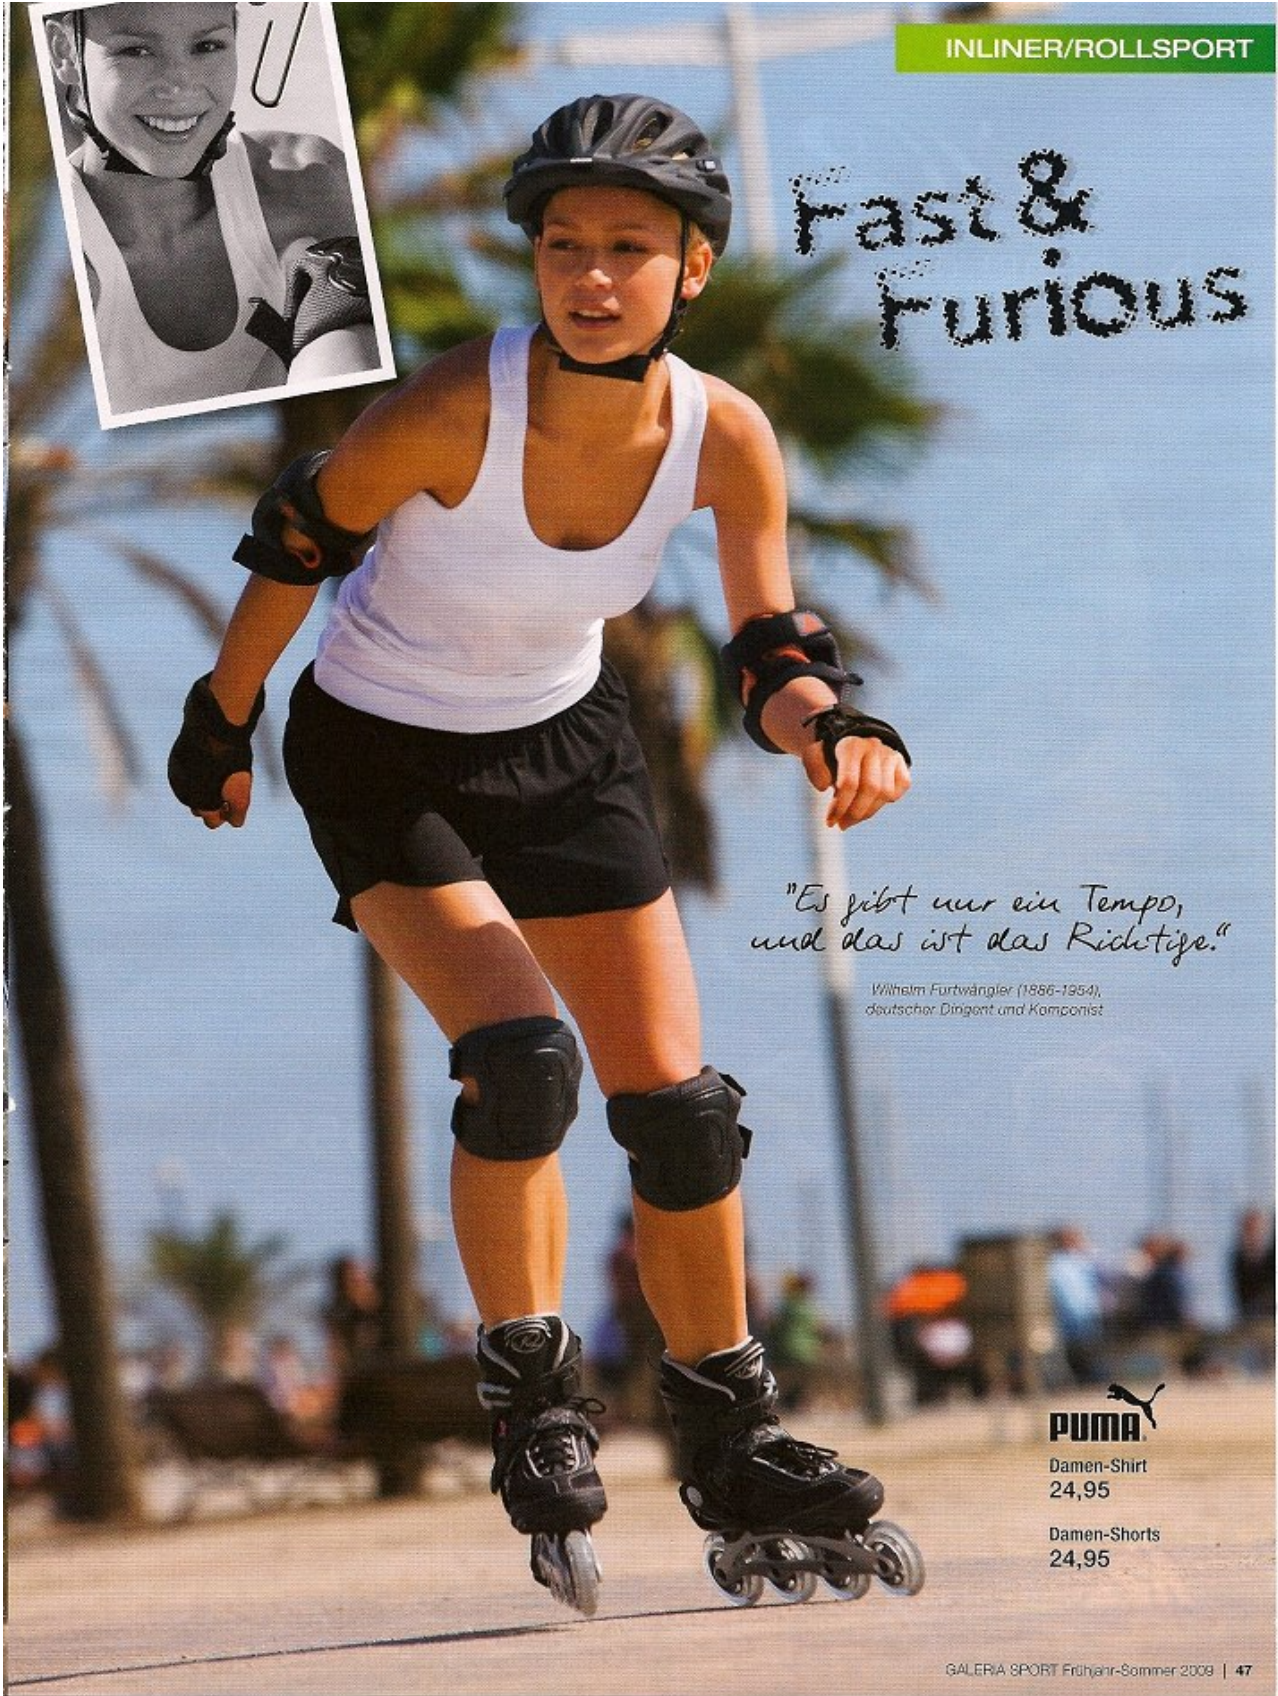

BOSS MODELS

CAPE TOWN

INLINER/ROLLSPORT

Fast &
Furious

*"Es gibt nur ein Tempo,
und das ist das Richtige."*

Wilhelm Furtwängler (1886-1954),
deutscher Dirigent und Komponist

PUMA

Damen-Shirt
24,95

Damen-Shorts
24,95

GALERIA SPORT Frühjahr-Sommer 2008 | 47

AGNES FISCHER

Height: 175cm Bust: 84cm Waist: 65cm Hips: 94cm Shoe: 5.5 UK Hair: Brown Eyes: Brown