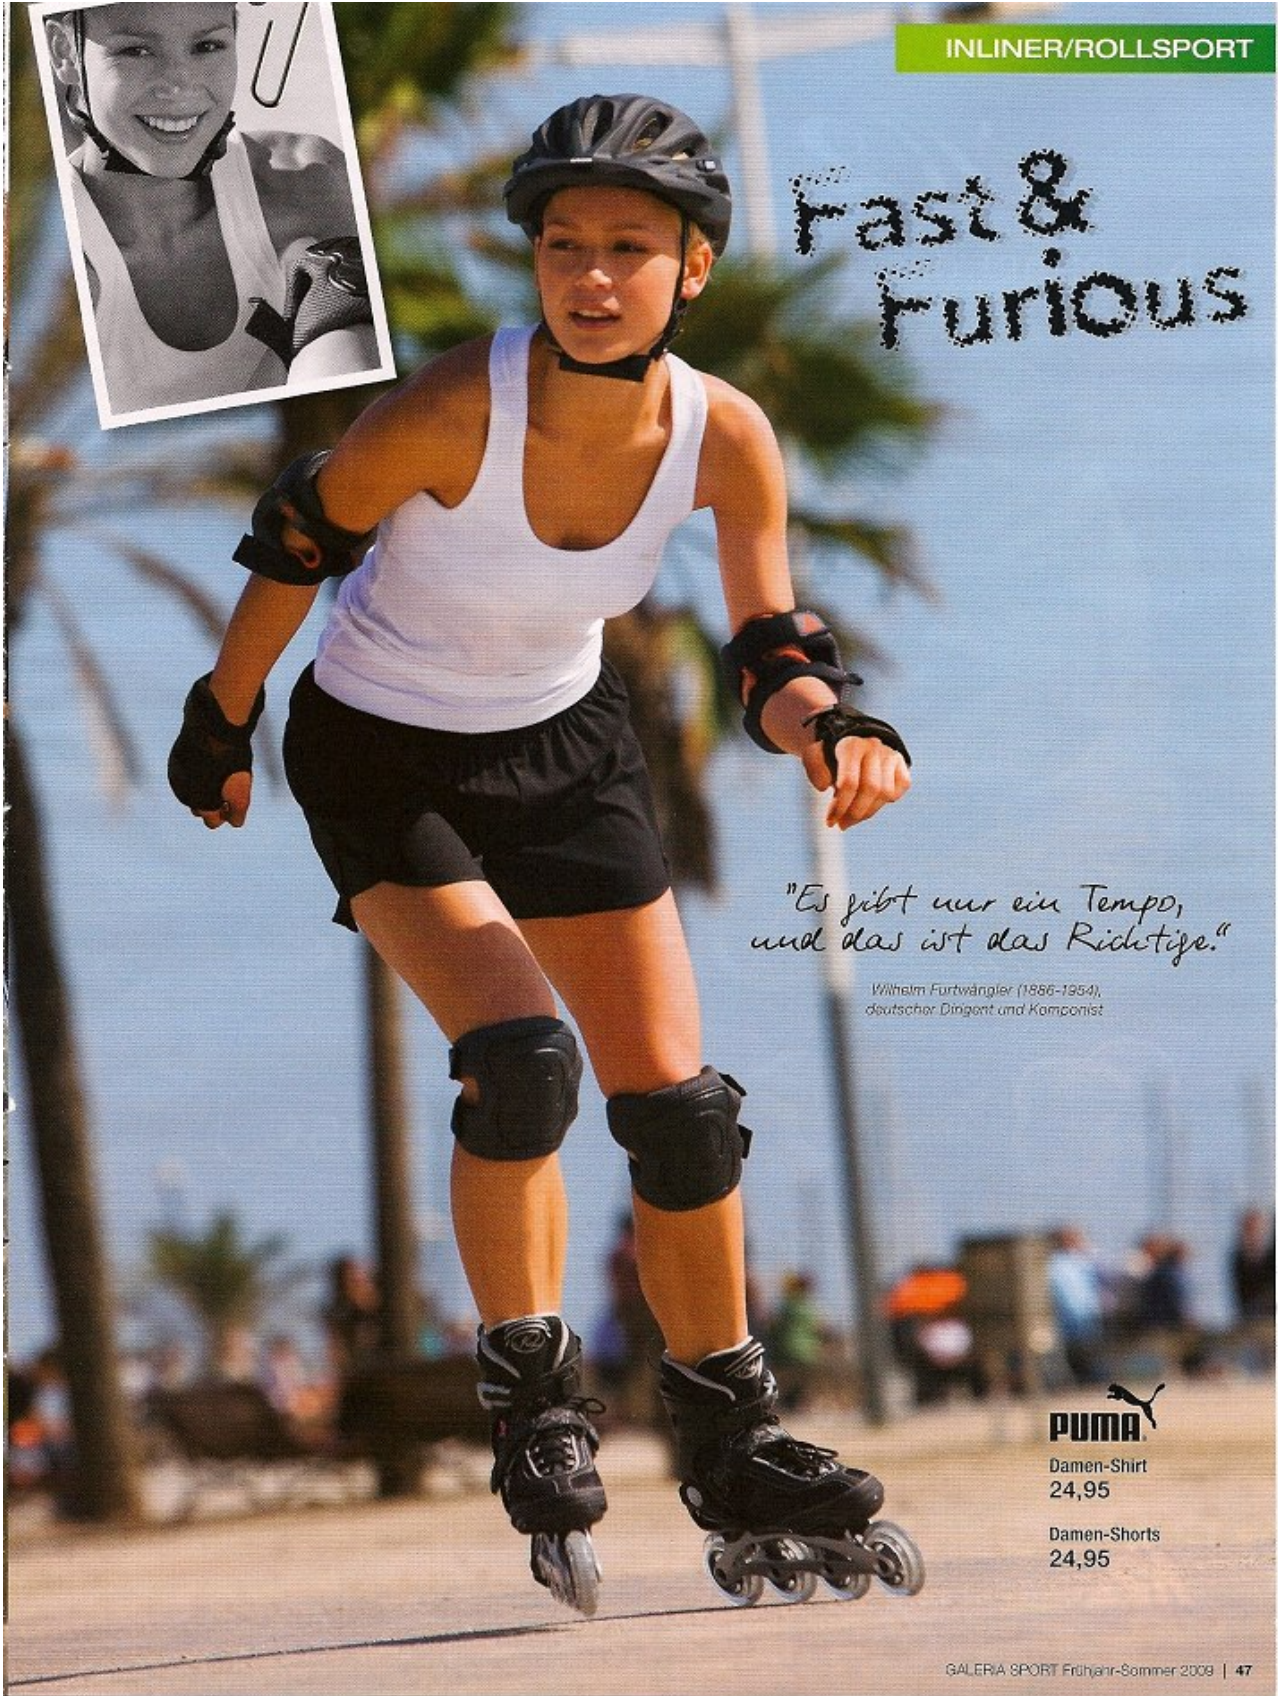

BOSS MODELS

CAPE TOWN

INLINER/ROLLSPORT

Fast &
Furious

*"Es gibt nur ein Tempo,
und das ist das Richtige."*

Wilhelm Furtwängler (1886-1954),
deutscher Dirigent und Komponist

PUMA

Damen-Shirt
24,95

Damen-Shorts
24,95

GALERIA SPORT Frühjahr-Sommer 2008 | 47

AGNES FISCHER

Height: 175cm Bust: 84cm Waist: 64cm Hips: 93cm Shoe: 5.5 UK Hair: Brown Eyes: Brown