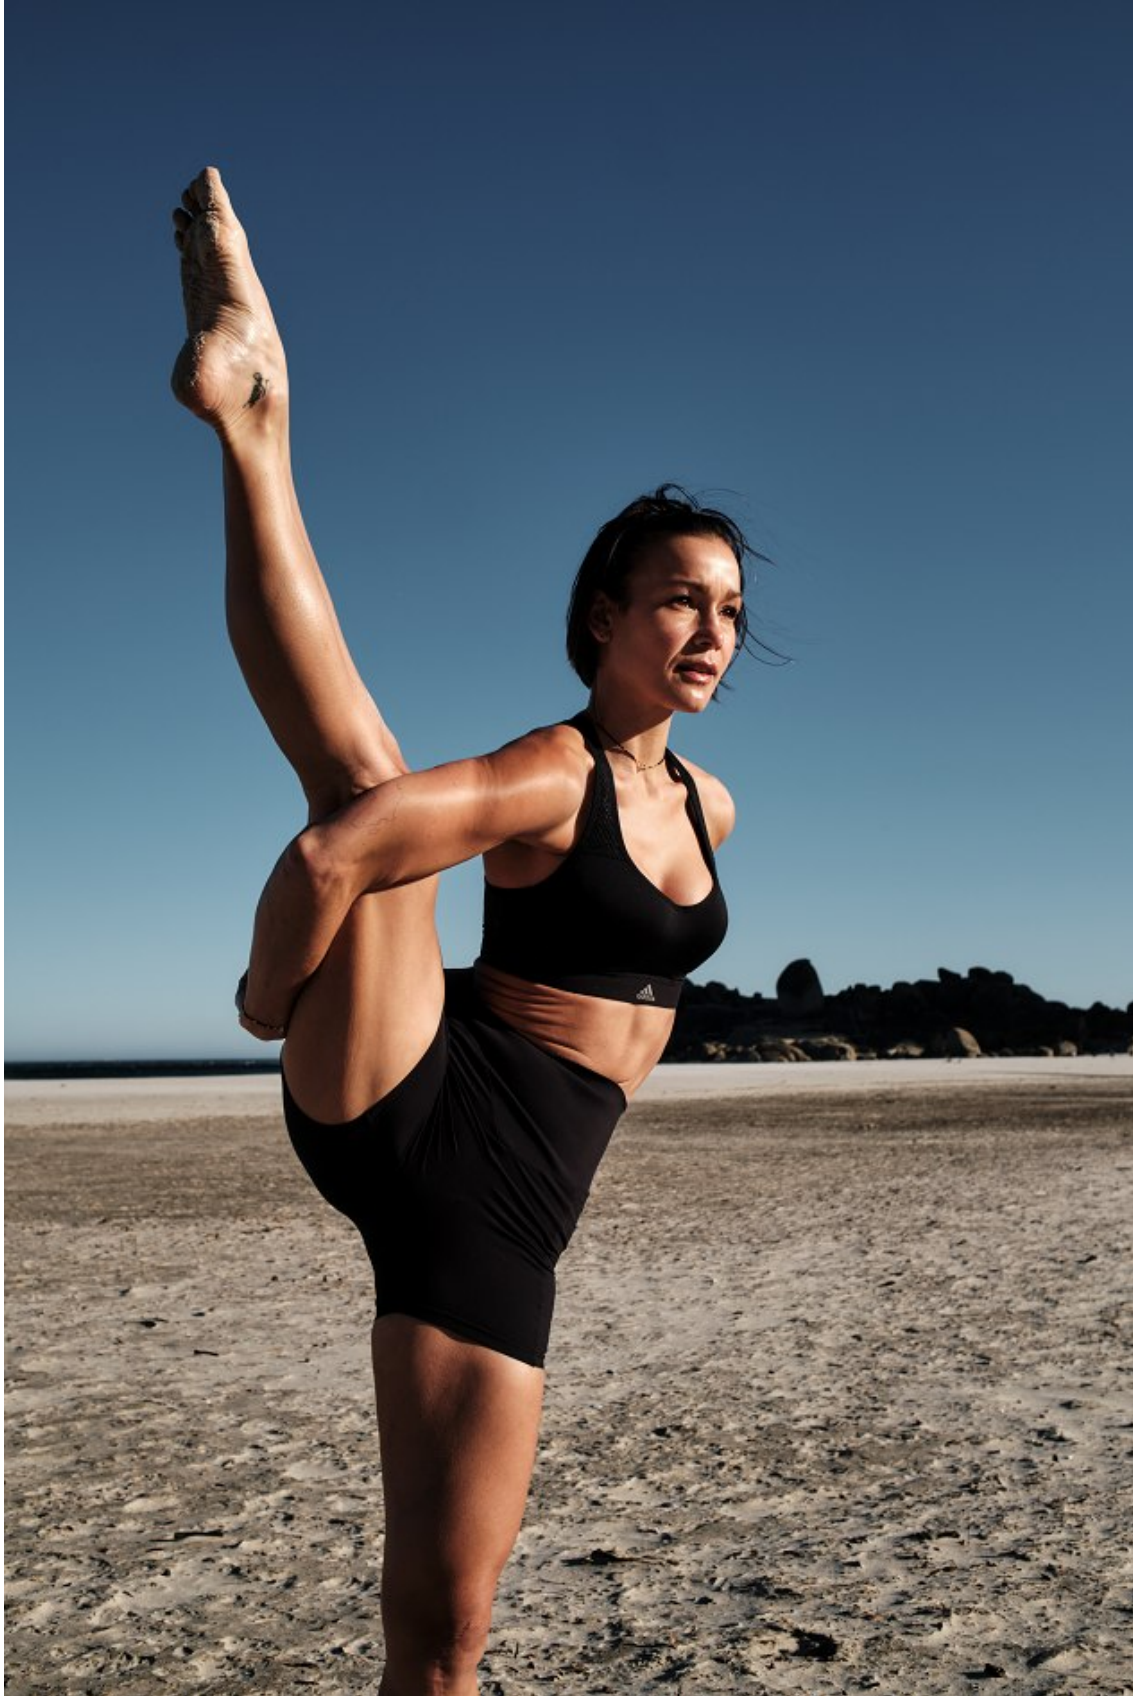

BOSS MODELS

CAPE TOWN

AGNES FISCHER

Height: 175cm Bust: 84cm Waist: 64cm Hips: 93cm Shoe: 5.5 UK Hair: Brown Eyes: Brown