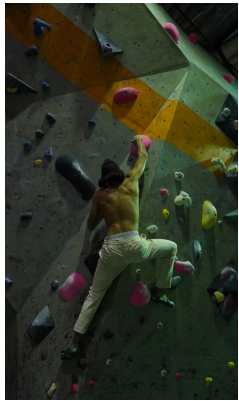

# BOSS MODELS

CAPE TOWN

Image: Aadam Mazema represented by Boss Models Cape To

## AADAM MAZEMA

Height: 183cm Chest: 92cm Waist: 70cm Suit: 36 R Shoe: 9.5 UK Hair: Brown Eyes: Brown