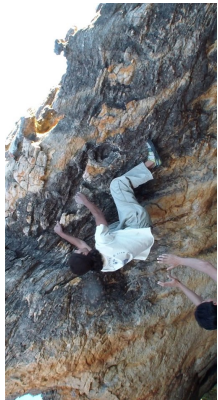

# BOSS MODELS

CAPE TOWN

Image: Aadam Mazema represented by Boss Models Cape To

## AADAM MAZEMA

Height: 183cm Chest: 92cm Waist: 70cm Suit: 36 R Shoe: 9.5 UK Hair: Brown Eyes: Brown