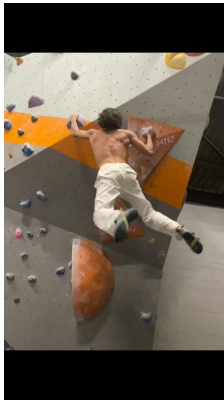

# BOSS MODELS

CAPE TOWN

Image: Aadam Mazema represented by Boss Models Cape To

## AADAM MAZEMA

Height: 183cm Chest: 92cm Waist: 70cm Suit: 36 R Shoe: 9.5 UK Hair: Brown Eyes: Brown