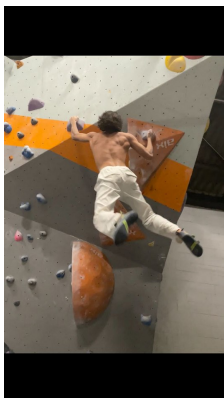

# BOSS MODELS

CAPE TOWN

Image: Aadam Mazema represented by Boss Models Cape To

## AADAM MAZEMA

Height: 183cm Chest: 92cm Waist: 70cm Suit: 36 R Shoe: 9.5 UK Hair: Brown Eyes: Brown