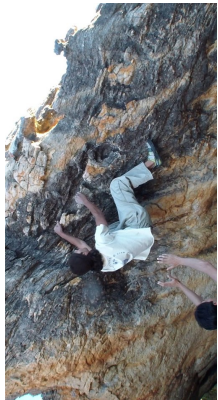

BOSS MODELS

CAPE TOWN

Image: Aadam Mazema represented by Boss Models Cape To

AADAM MAZEMA

Height: 183cm Chest: 92cm Waist: 70cm Suit: 36 R Shoe: 9.5 UK Hair: Brown Eyes: Brown