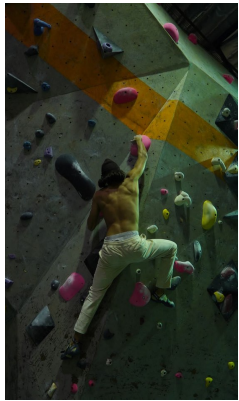

BOSS MODELS

CAPE TOWN

Image: Aadam Mazema represented by Boss Models Cape To

AADAM MAZEMA

Height: 183cm Chest: 92cm Waist: 70cm Suit: 36 R Shoe: 9.5 UK Hair: Brown Eyes: Brown