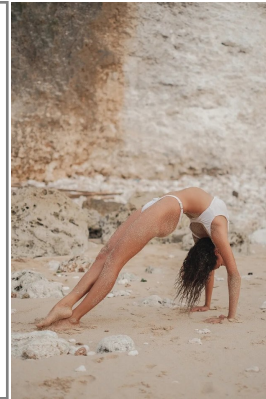

BOSS MODELS

CAPE TOWN

Image: Rosalinde Mulder represented by Boss Models Cape Town

ROSALINDE MULDER

Height: 174cm Bust: 87cm Waist: 63cm Hips: 93cm Shoe: 6 UK Hair: Brown Eyes: Blue

BOSS MODELS

CAPE TOWN

ROSALINDE MULDER

Height: 174cm Bust: 87cm Waist: 63cm Hips: 93cm Shoe: 6 UK Hair: Brown Eyes: Blue