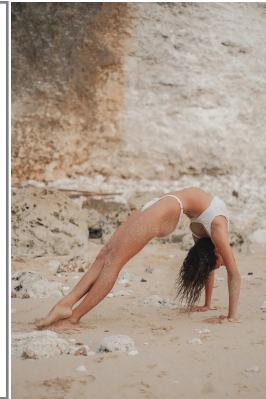

# BOSS MODELS

CAPE TOWN

Image: Rosalinde Mulder represented by Boss Models Cape Town

ROSALINDE MULDER

Height: 174cm Bust: 87cm Waist: 63cm Hips: 93cm Shoe: 6 UK Hair: Brown Eyes: Blue

## ROSALINDE MULDER

Height: 174cm Bust: 87cm Waist: 63cm Hips: 93cm Shoe: 6 UK Hair: Brown Eyes: Blue