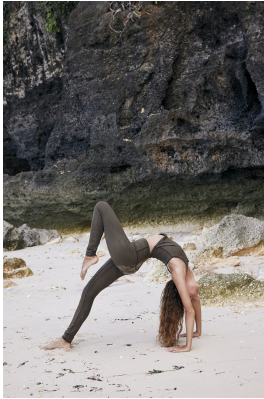

BOSS MODELS

CAPE TOWN

Image: Rosalinde Mulder represented by Boss Models Cape Town

ROSALINDE MULDER

Height: 174cm Bust: 87cm Waist: 63cm Hips: 93cm Shoe: 6 UK Hair: Brown Eyes: Blue

BOSS MODELS

CAPE TOWN

ROSALINDE MULDER

Height: 174cm Bust: 87cm Waist: 63cm Hips: 93cm Shoe: 6 UK Hair: Brown Eyes: Blue