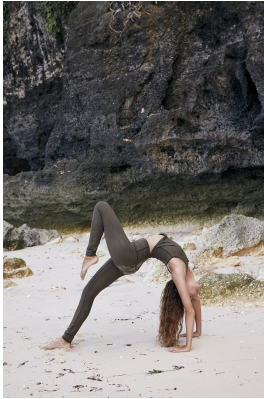

# BOSS MODELS

CAPE TOWN

Image: Rosalinde Mulder represented by Boss Models Cape Town

ROSALINDE MULDER

Height: 174cm Bust: 87cm Waist: 63cm Hips: 93cm Shoe: 6 UK Hair: Brown Eyes: Blue

## ROSALINDE MULDER

Height: 174cm Bust: 87cm Waist: 63cm Hips: 93cm Shoe: 6 UK Hair: Brown Eyes: Blue