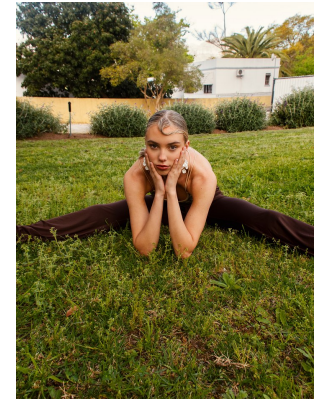

BOSS MODELS

CAPE TOWN

Image: Taneal Montgomery represented by Boss Models Cape Town

Image: Taneal Montgomery represented by Boss Models Cape Town

Image: Taneal Montgomery represented by Boss Models Cape Town

TANEAL MONTGOMERY

Height: 175cm Bust: 90cm Waist: 65cm Hips: 93cm Shoe: 5 UK Hair: Blonde Eyes: Blue

BOSS MODELS

CAPE TOWN

TANEAL MONTGOMERY

Height: 175cm Bust: 90cm Waist: 65cm Hips: 93cm Shoe: 5 UK Hair: Blonde Eyes: Blue