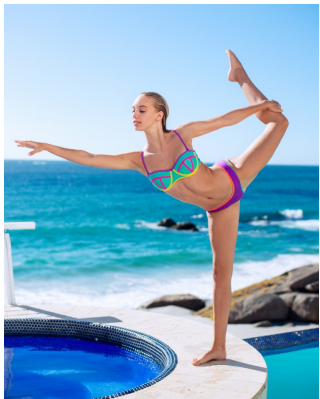

# BOSS MODELS

CAPE TOWN

Image: Taneal Montgomery represented by Boss Models Cape Town

Image: Taneal Montgomery represented by Boss Models Cape Town

Image: Taneal Montgomery represented by Boss Models Cape Town

## TANEAL MONTGOMERY

Height: 175cm Bust: 90cm Waist: 65cm Hips: 93cm Shoe: 5 UK Hair: Blonde Eyes: Blue