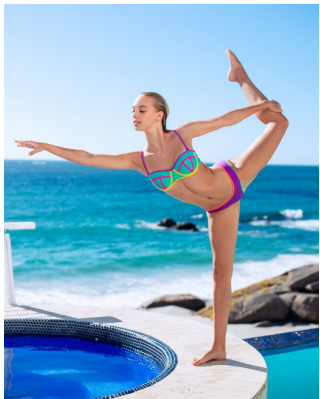

# BOSS MODELS

CAPE TOWN

Image: Taneal Montgomery represented by Boss Models Cape Town

Image: Taneal Montgomery represented by Boss Models Cape Town

Image: Taneal Montgomery represented by Boss Models Cape Town

## TANEAL MONTGOMERY

Height: 175cm Bust: 90cm Waist: 64cm Hips: 93cm Shoe: 5 UK Hair: Blonde Eyes: Blue