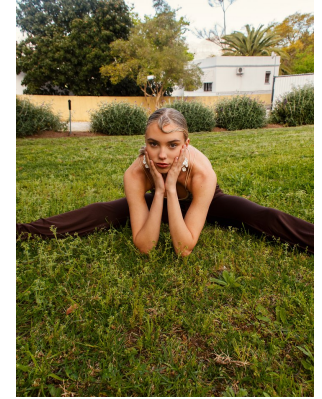

BOSS MODELS

CAPE TOWN

TANEAL MONTGOMERY

Height: 175cm Bust: 90cm Waist: 65cm Hips: 93cm Shoe: 5 UK Hair: Blonde Eyes: Blue