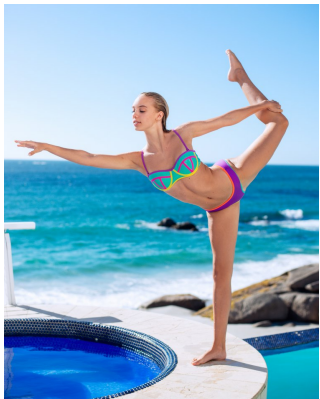

BOSS MODELS

CAPE TOWN

Image: Taneal Montgomery represented by Boss Models Cape Town

Image: Taneal Montgomery represented by Boss Models Cape Town

Image: Taneal Montgomery represented by Boss Models Cape Town

TANEAL MONTGOMERY

Height: 175cm Bust: 90cm Waist: 65cm Hips: 93cm Shoe: 5 UK Hair: Blonde Eyes: Blue

BOSS MODELS

CAPE TOWN

TANEAL MONTGOMERY

Height: 175cm Bust: 90cm Waist: 65cm Hips: 93cm Shoe: 5 UK Hair: Blonde Eyes: Blue