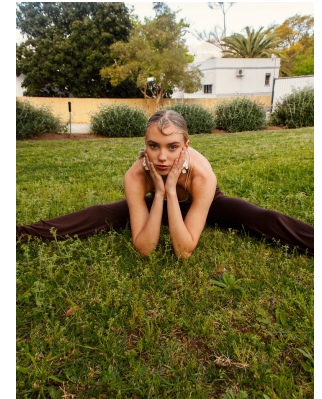

BOSS MODELS

CAPE TOWN

TANEAL MONTGOMERY

Height: 175cm Bust: 90cm Waist: 64cm Hips: 93cm Shoe: 5 UK Hair: Blonde Eyes: Blue