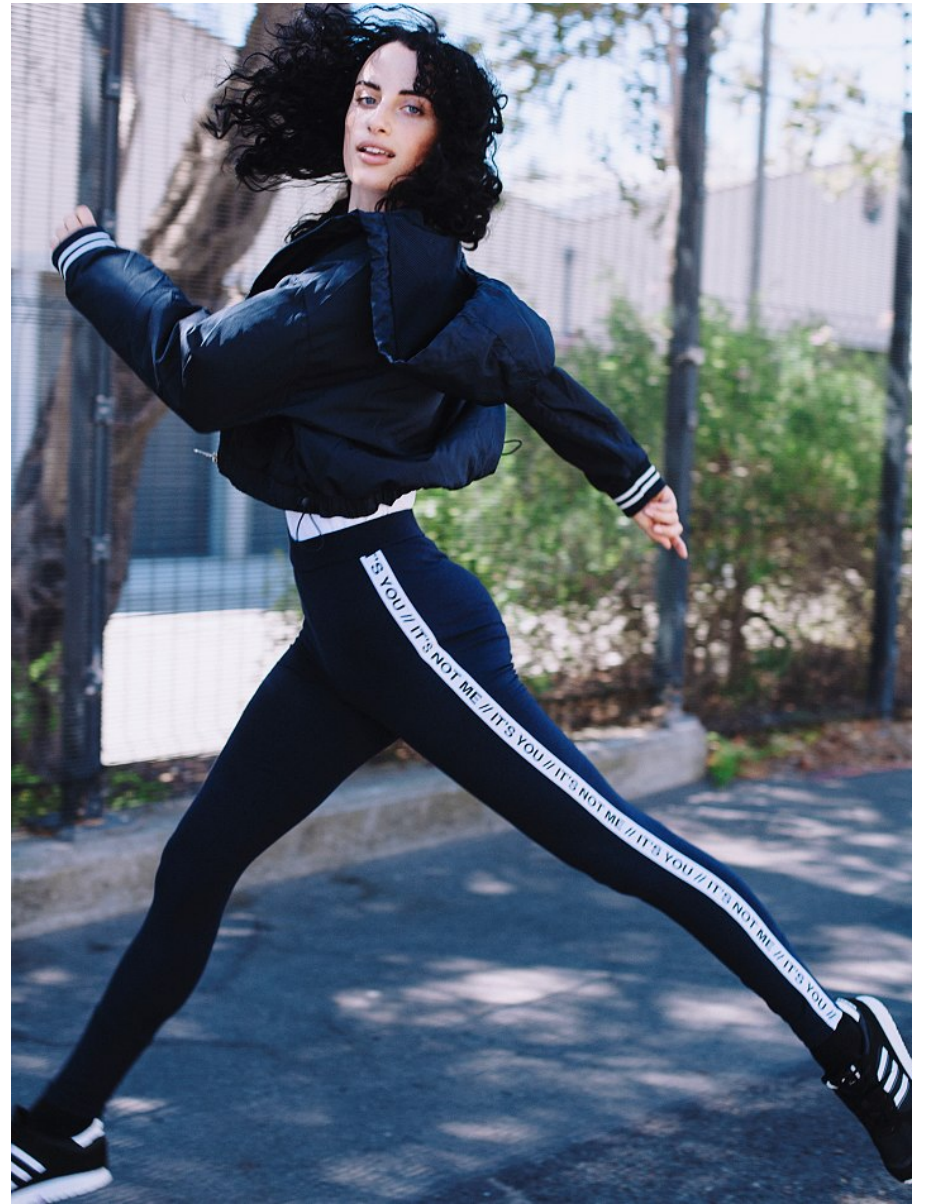

BOSS MODELS

CAPE TOWN

Height: 170cm Bust: 83cm Waist: 62cm Hips: 89cm Shoe: 6 UK Hair: Dark Brown Eyes: Blue