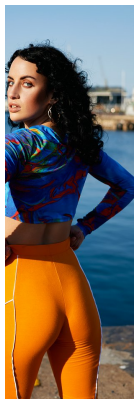

BOSS MODELS

CAPE TOWN

FRAN VAN OUDTSOORN

Height: 170cm Bust: 83cm Waist: 62cm Hips: 89cm Shoe: 6 UK Hair: Dark Brown Eyes: Blue

BOSS MODELS

CAPE TOWN

FRAN VAN OUDTSHOORN

Height: 170cm Bust: 83cm Waist: 62cm Hips: 89cm Shoe: 6 UK Hair: Dark Brown Eyes: Blue