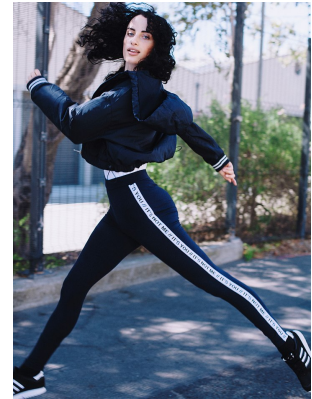

BOSS MODELS

CAPE TOWN

FRAN VAN OUDSHOORN

Height: 170cm Bust: 83cm Waist: 62cm Hips: 89cm Shoe: 6 UK Hair: Dark Brown Eyes: Blue

BOSS MODELS

CAPE TOWN

FRAN VAN OUDSHOORN

Height: 170cm Bust: 83cm Waist: 62cm Hips: 89cm Shoe: 6 UK Hair: Dark Brown Eyes: Blue