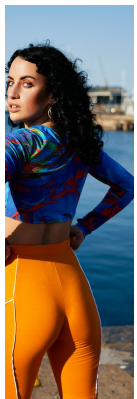

BOSS MODELS

CAPE TOWN

FRAN VAN OUDTSHOORN

Height: 170cm Bust: 83cm Waist: 62cm Hips: 89cm Shoe: 6 UK Hair: Dark Brown Eyes: Blue

BOSS MODELS

CAPE TOWN

FRAN VAN OUDTSHOORN

Height: 170cm Bust: 83cm Waist: 62cm Hips: 89cm Shoe: 6 UK Hair: Dark Brown Eyes: Blue