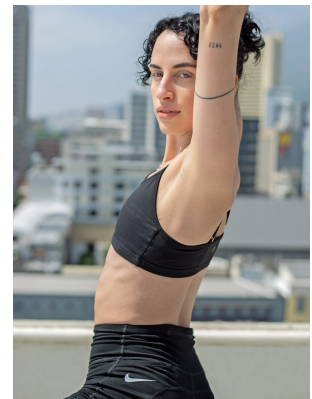

BOSS MODELS

CAPE TOWN

FRAN VAN OUDTSOORN

Height: 170cm Bust: 83cm Waist: 62cm Hips: 89cm Shoe: 6 UK Hair: Dark Brown Eyes: Blue

BOSS MODELS

CAPE TOWN

FRAN VAN OUDTSHOORN

Height: 170cm Bust: 83cm Waist: 62cm Hips: 89cm Shoe: 6 UK Hair: Dark Brown Eyes: Blue