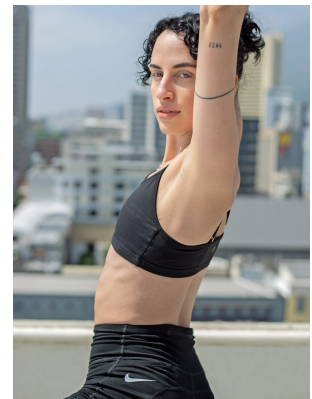

BOSS MODELS

CAPE TOWN

FRAN VAN OUDTSHOORN

Height: 170cm Bust: 83cm Waist: 62cm Hips: 89cm Shoe: 6 UK Hair: Dark Brown Eyes: Blue

BOSS MODELS

CAPE TOWN

FRAN VAN OUDTSHOORN

Height: 170cm Bust: 83cm Waist: 62cm Hips: 89cm Shoe: 6 UK Hair: Dark Brown Eyes: Blue