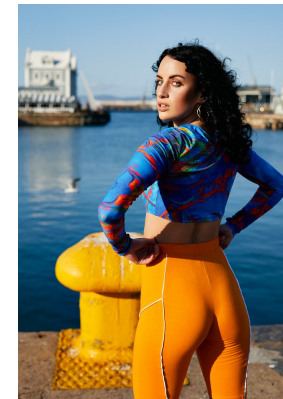

BOSS MODELS

CAPE TOWN

FRAN VAN OUDSHOORN

Height: 170cm Bust: 83cm Waist: 62cm Hips: 89cm Shoe: 6 UK Hair: Dark Brown Eyes: Blue

BOSS MODELS

CAPE TOWN

FRAN VAN OUDSHOORN

Height: 170cm Bust: 83cm Waist: 62cm Hips: 89cm Shoe: 6 UK Hair: Dark Brown Eyes: Blue