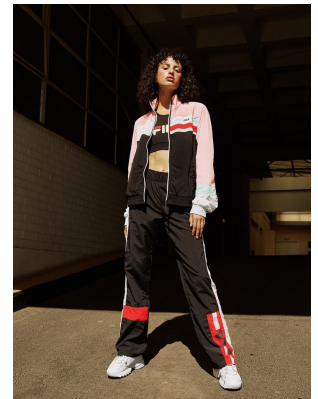

BOSS MODELS

CAPE TOWN

FRAN VAN OUDSHOORN

Height: 170cm Bust: 83cm Waist: 62cm Hips: 89cm Shoe: 6 UK Hair: Dark Brown Eyes: Blue

BOSS MODELS

CAPE TOWN

FRAN VAN OUDSHOORN

Height: 170cm Bust: 83cm Waist: 62cm Hips: 89cm Shoe: 6 UK Hair: Dark Brown Eyes: Blue