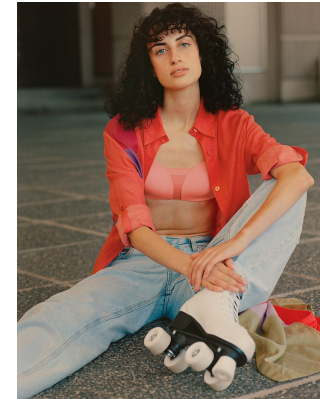

BOSS MODELS

CAPE TOWN

FRAN VAN OUDSHOORN

Height: 170cm Bust: 83cm Waist: 62cm Hips: 89cm Shoe: 6 UK Hair: Dark Brown Eyes: Blue

BOSS MODELS

CAPE TOWN

FRAN VAN OUDSHOORN

Height: 170cm Bust: 83cm Waist: 62cm Hips: 89cm Shoe: 6 UK Hair: Dark Brown Eyes: Blue