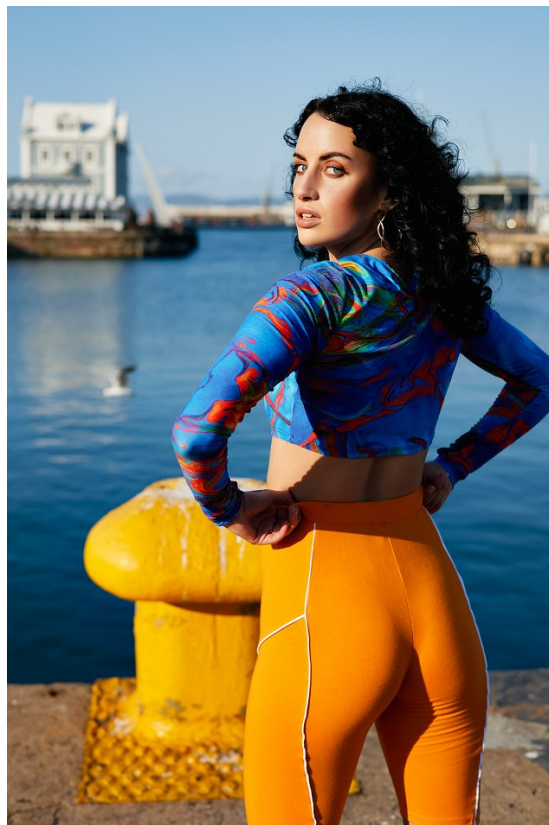

BOSS MODELS

CAPE TOWN

FRAN VAN OUDTSHOORN

Height: 170cm Bust: 83cm Waist: 62cm Hips: 89cm Shoe: 6 UK Hair: Dark Brown Eyes: Blue

BOSS MODELS

CAPE TOWN

FRAN VAN OUDTSHOORN

Height: 170cm Bust: 83cm Waist: 62cm Hips: 89cm Shoe: 6 UK Hair: Dark Brown Eyes: Blue