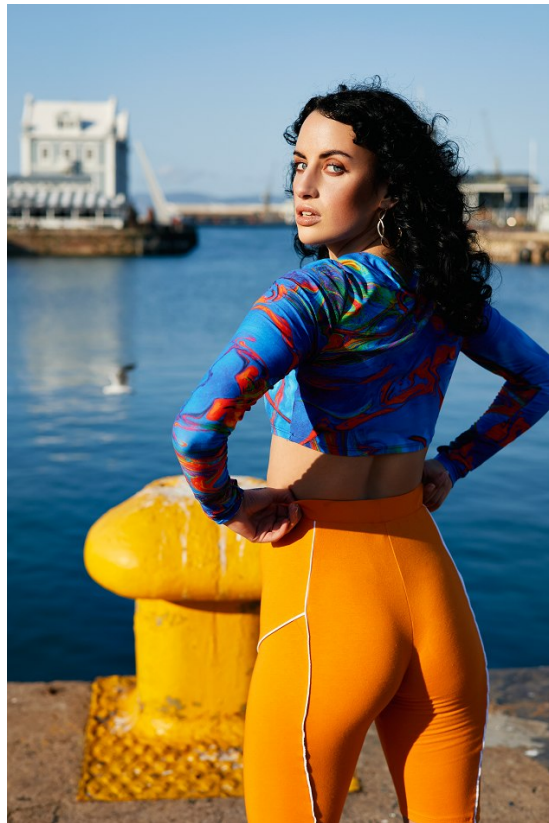

BOSS MODELS

CAPE TOWN

FRAN VAN OUDSHOORN

Height: 170cm Bust: 83cm Waist: 62cm Hips: 89cm Shoe: 6 UK Hair: Dark Brown Eyes: Blue

BOSS MODELS

CAPE TOWN

FRAN VAN OUDSHOORN

Height: 170cm Bust: 83cm Waist: 62cm Hips: 89cm Shoe: 6 UK Hair: Dark Brown Eyes: Blue

BOSS MODELS

CAPE TOWN

FRAN VAN OUDSHOORN

Height: 170cm Bust: 83cm Waist: 62cm Hips: 89cm Shoe: 6 UK Hair: Dark Brown Eyes: Blue