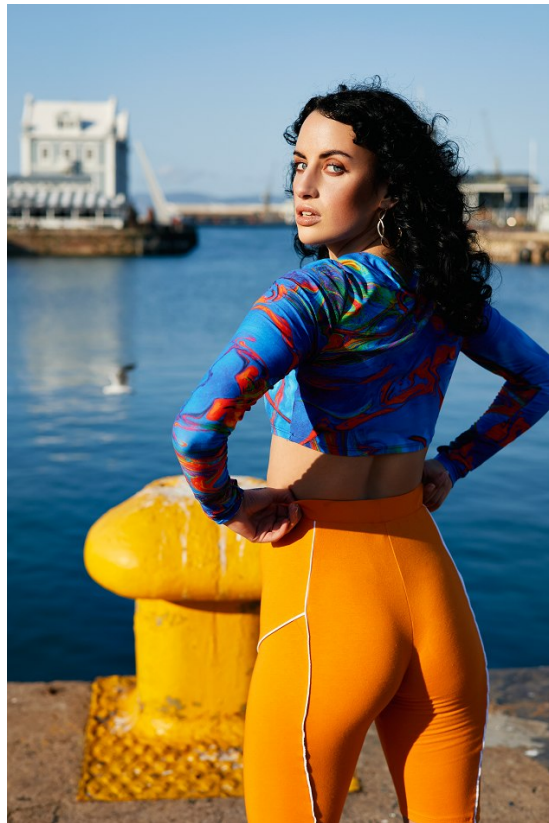

BOSS MODELS

CAPE TOWN

FRAN VAN OUDTSHOORN

Height: 170cm Bust: 83cm Waist: 62cm Hips: 89cm Shoe: 6 UK Hair: Dark Brown Eyes: Blue

BOSS MODELS

CAPE TOWN

FRAN VAN OUDTSHOORN

Height: 170cm Bust: 83cm Waist: 62cm Hips: 89cm Shoe: 6 UK Hair: Dark Brown Eyes: Blue