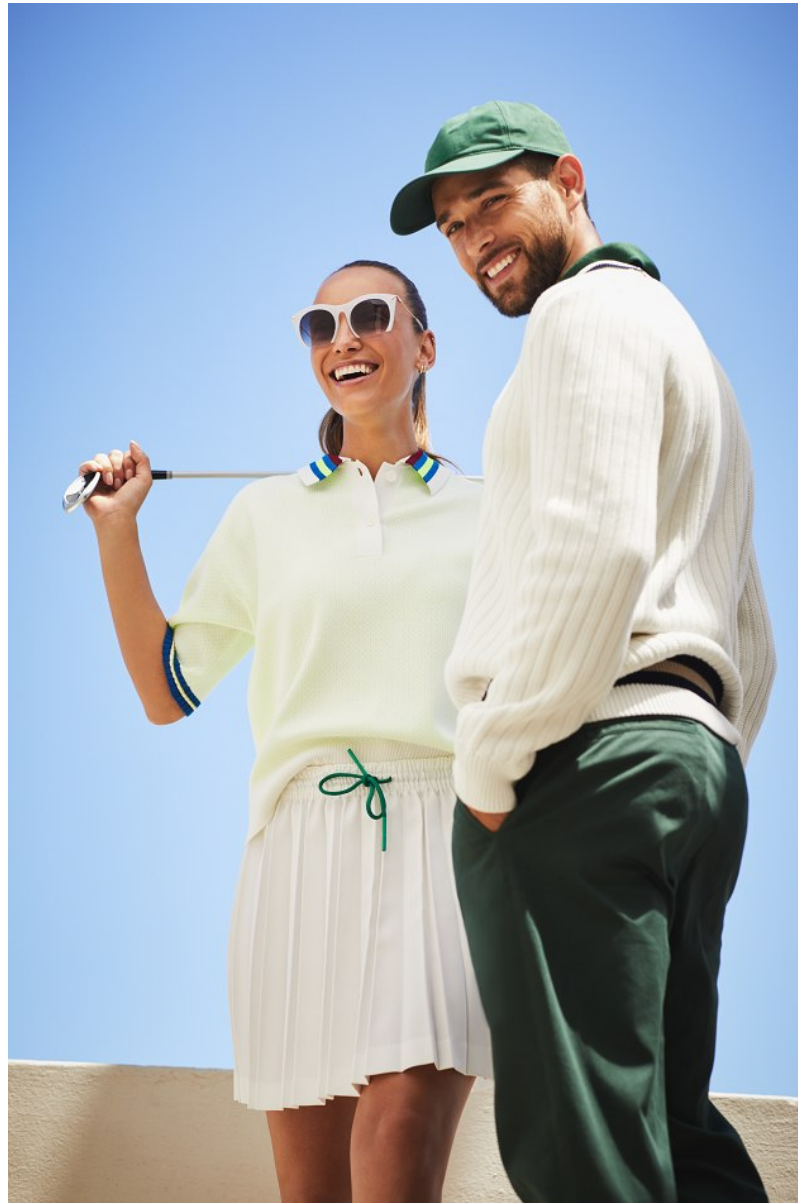

BOSS MODELS

CAPE TOWN

CHARISSA SNYMAN

Height: 177cm Bust: 90cm Waist: 73cm Hips: 98cm Shoe: 7 UK Hair: Brown Eyes: Green