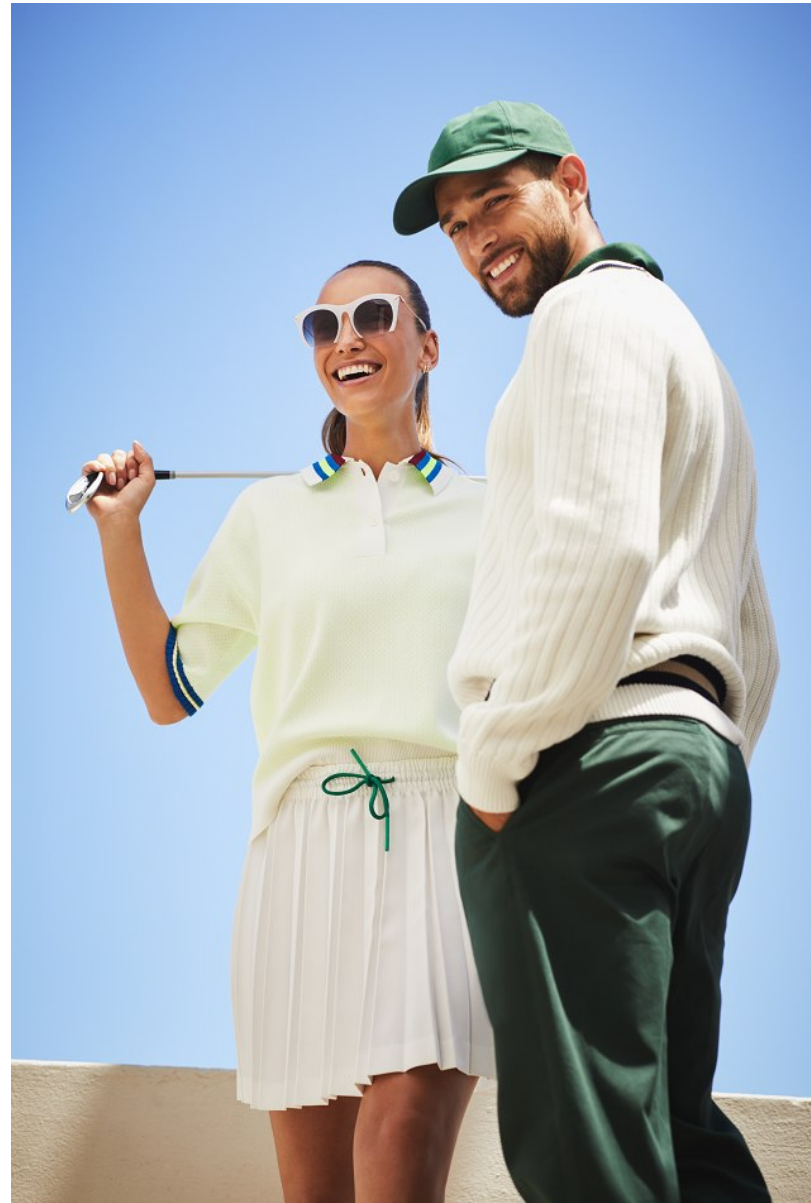

BOSS MODELS

CAPE TOWN

CHARISSA SNYMAN

Height: 177cm Bust: 90cm Waist: 71cm Hips: 97cm Shoe: 7 UK Hair: Brown Eyes: Green