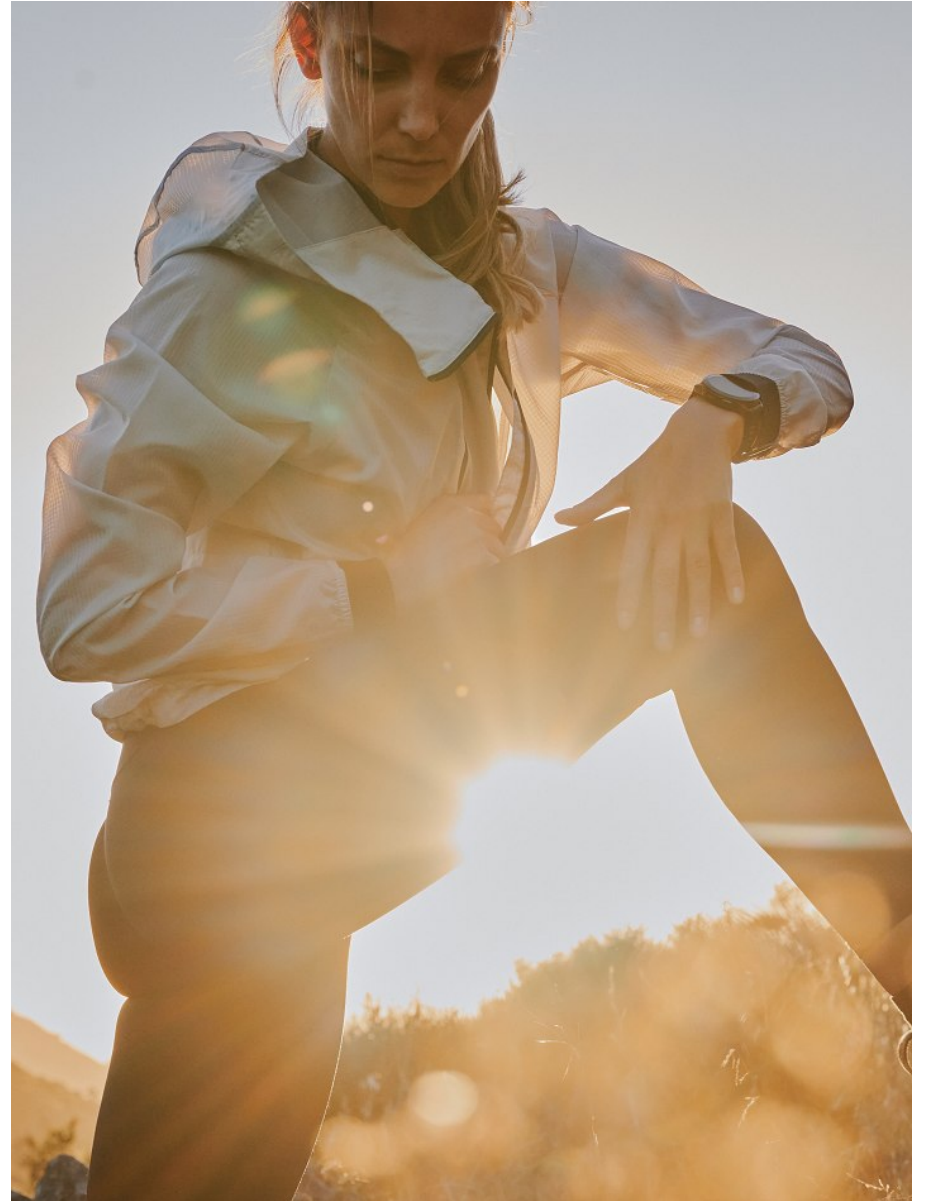

BOSS MODELS

CAPE TOWN

CHARISSA SNYMAN

Height: 177cm Bust: 90cm Waist: 71cm Hips: 97cm Shoe: 7 UK Hair: Brown Eyes: Green

BOSS MODELS

CAPE TOWN

CHARISSA SNYMAN

Height: 177cm Bust: 90cm Waist: 71cm Hips: 97cm Shoe: 7 UK Hair: Brown Eyes: Green