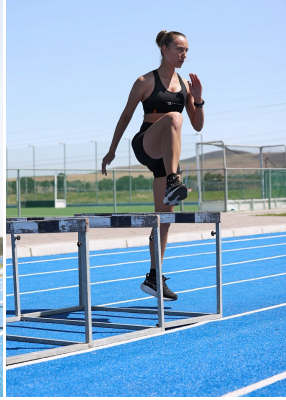

BOSS MODELS

CAPE TOWN

Image: Charissa Snyman represented by Boss Model

Image: Charissa Snyman represented by Boss Models Cape Town

Image: Charissa Snyman represented by Boss Models Cape Town

CHARISSA SNYMAN

Height: 177cm Bust: 90cm Waist: 73cm Hips: 98cm Shoe: 7 UK Hair: Brown Eyes: Green

BOSS MODELS

CAPE TOWN

Image: Charissa Snyman represented by Boss Models Cape Town

CHARISSA SNYMAN

Height: 177cm Bust: 90cm Waist: 73cm Hips: 98cm Shoe: 7 UK Hair: Brown Eyes: Green