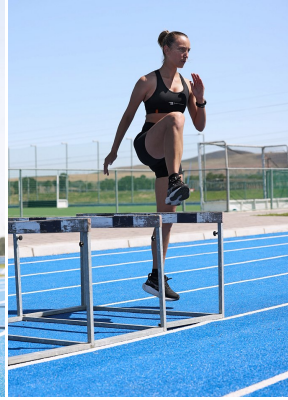

# BOSS MODELS

CAPE TOWN

Image: Charissa Snyman represented by Boss Model

Image: Charissa Snyman represented by Boss Models Cape Town

Image: Charissa Snyman represented by Boss Models Cape Town

## CHARISSA SNYMAN

Height: 177cm Bust: 90cm Waist: 73cm Hips: 98cm Shoe: 7 UK Hair: Brown Eyes: Green