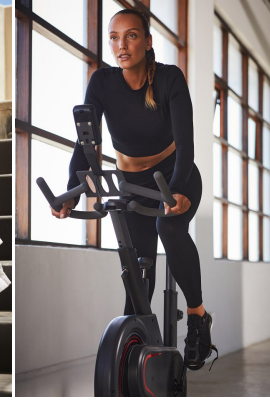

BOSS MODELS

CAPE TOWN

Image: Charissa Snyman represented by Boss Model

Image: Charissa Snyman represented by Boss Models Cape Town

Image: Charissa Snyman represented by Boss Models Cape Town

CHARISSA SNYMAN

Height: 177cm Bust: 90cm Waist: 73cm Hips: 98cm Shoe: 7 UK Hair: Brown Eyes: Green

BOSS MODELS

CAPE TOWN

Image: Charissa Snyman represented by Boss Models Cape Town

CHARISSA SNYMAN

Height: 177cm Bust: 90cm Waist: 73cm Hips: 98cm Shoe: 7 UK Hair: Brown Eyes: Green