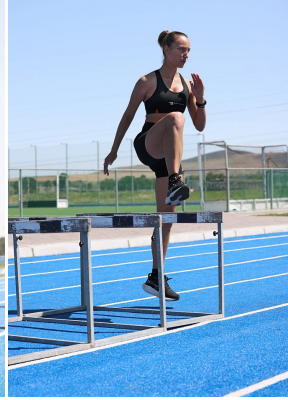

BOSS MODELS

CAPE TOWN

Image: Charissa Snyman represented by Boss Model

Image: Charissa Snyman represented by Boss Models Cape Town

Image: Charissa Snyman represented by Boss Models Cape Town

CHARISSA SNYMAN

Height: 177cm Bust: 90cm Waist: 73cm Hips: 98cm Shoe: 7 UK Hair: Brown Eyes: Green

BOSS MODELS

CAPE TOWN

Image: Charissa Snyman represented by Boss Models Cape Town

CHARISSA SNYMAN

Height: 177cm Bust: 90cm Waist: 73cm Hips: 98cm Shoe: 7 UK Hair: Brown Eyes: Green