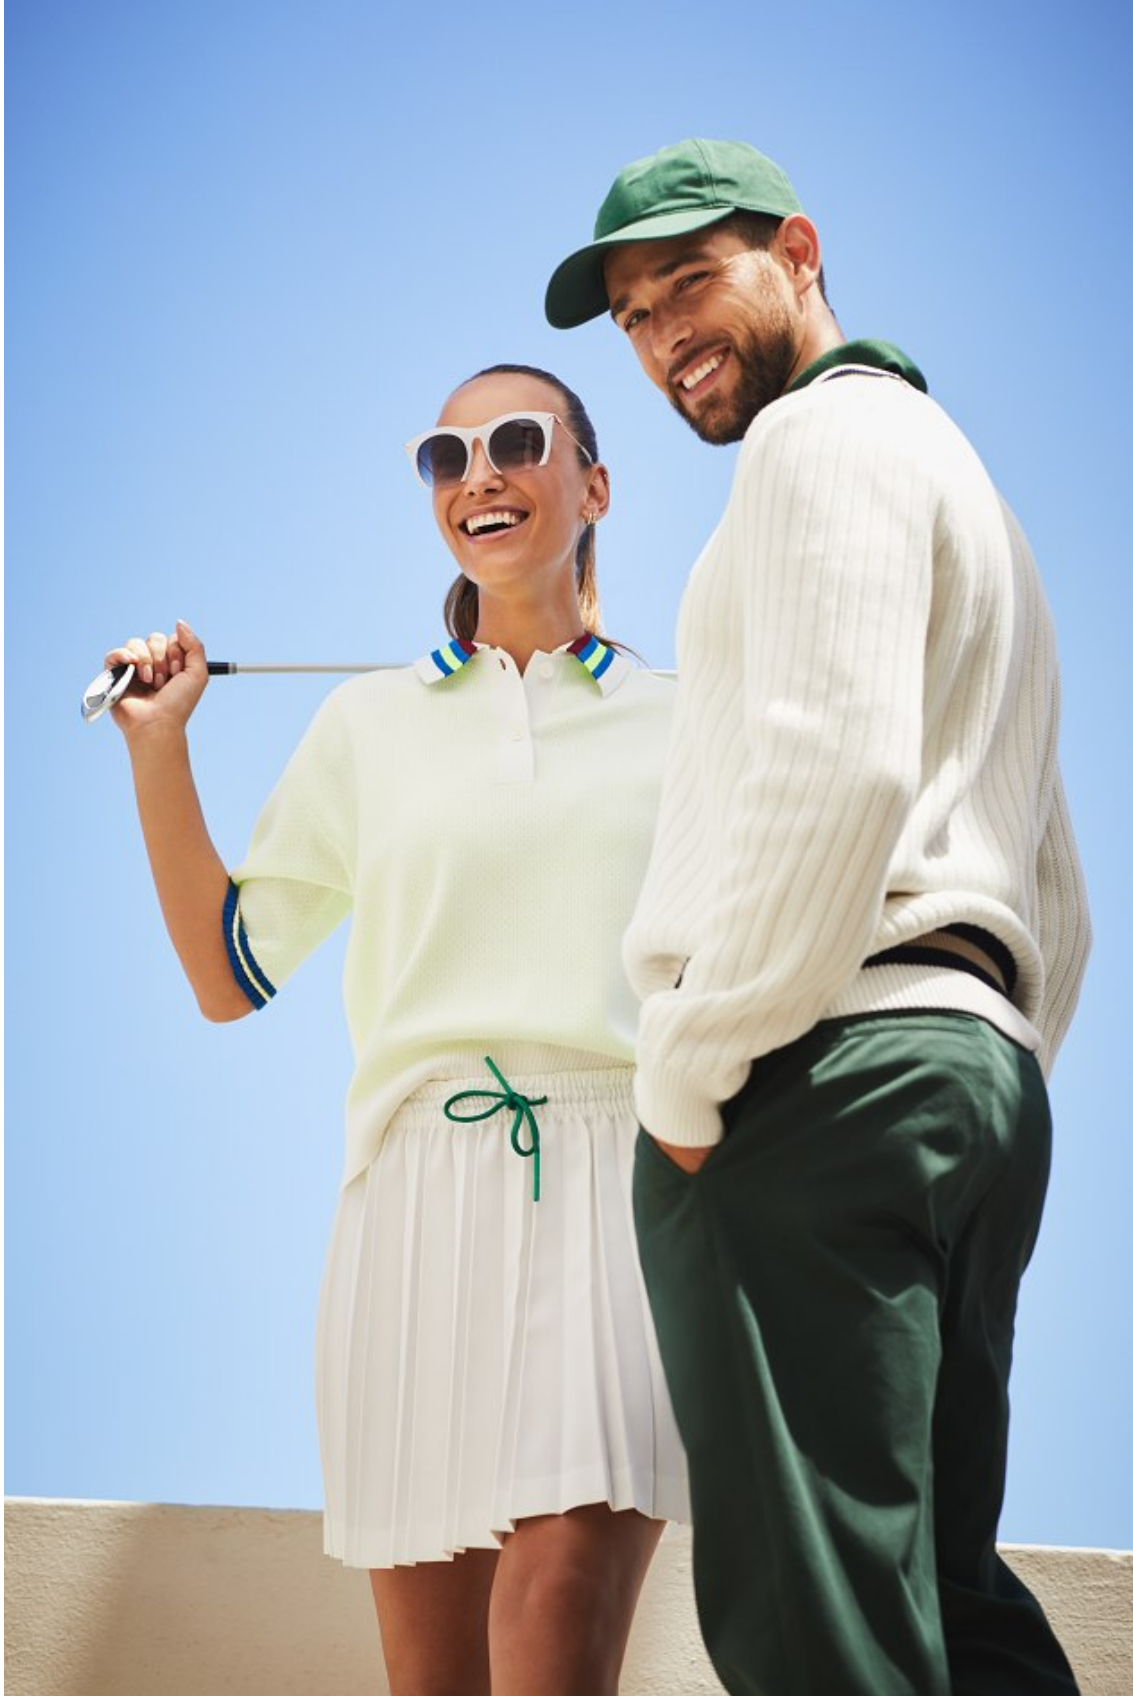

BOSS MODELS

CAPE TOWN

CHARISSA SNYMAN

Height: 177cm Bust: 90cm Waist: 73cm Hips: 98cm Shoe: 7 UK Hair: Brown Eyes: Green