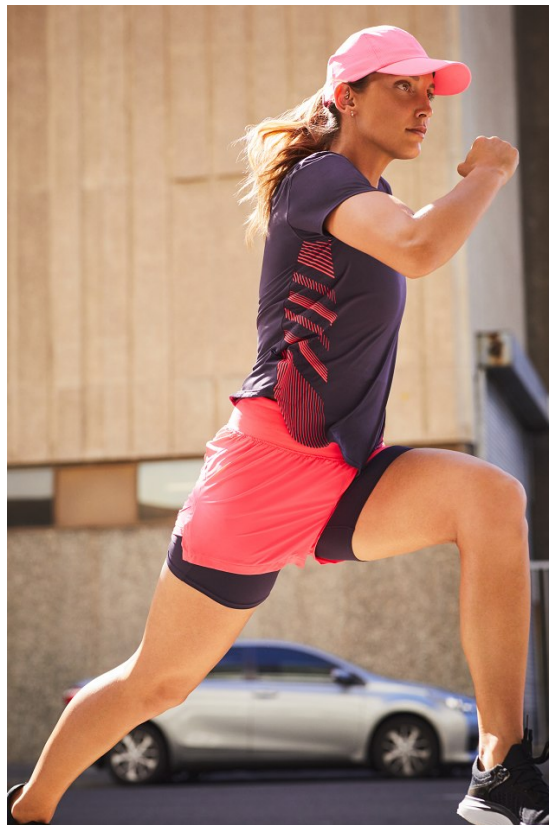

BOSS MODELS

CAPE TOWN

CHARISSA SNYMAN

Height: 177cm Bust: 90cm Waist: 73cm Hips: 98cm Shoe: 7 UK Hair: Brown Eyes: Green

BOSS MODELS

CAPE TOWN

Image: Charissa Snyman represented by Boss Models Cape Town

CHARISSA SNYMAN

Height: 177cm Bust: 90cm Waist: 73cm Hips: 98cm Shoe: 7 UK Hair: Brown Eyes: Green

BOSS MODELS

CAPE TOWN

CHARISSA SNYMAN

Height: 177cm Bust: 90cm Waist: 73cm Hips: 98cm Shoe: 7 UK Hair: Brown Eyes: Green

BOSS MODELS

CAPE TOWN

Image: Charissa Snyman represented by Boss Models Cape Town

CHARISSA SNYMAN

Height: 177cm Bust: 90cm Waist: 73cm Hips: 98cm Shoe: 7 UK Hair: Brown Eyes: Green

BOSS MODELS

CAPE TOWN

Image: Charissa Snyman represented by Boss Models Cape Town