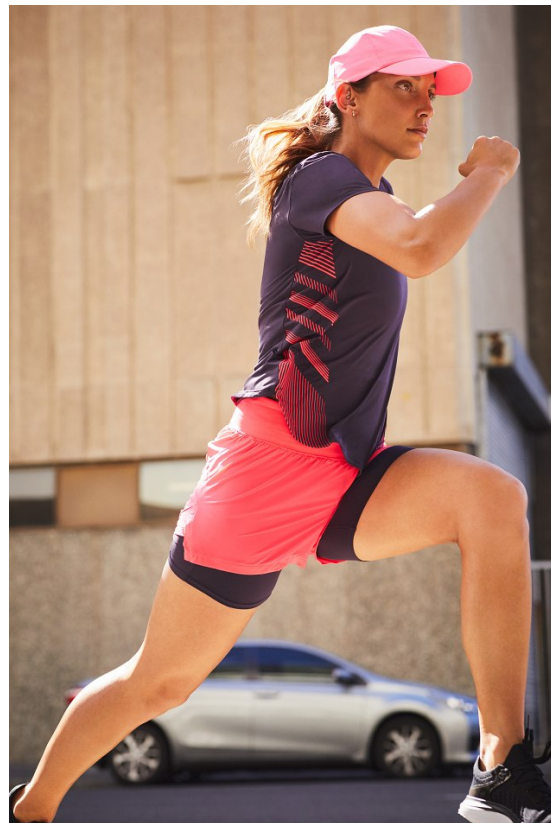

# BOSS MODELS

CAPE TOWN

**CHARISSA SNYMAN**

Height: 177cm Bust: 90cm Waist: 71cm Hips: 97cm Shoe: 7 UK Hair: Brown Eyes: Green

# BOSS MODELS

CAPE TOWN

CHARISSA SNYMAN

Height: 177cm Bust: 90cm Waist: 71cm Hips: 97cm Shoe: 7 UK Hair: Brown Eyes: Green