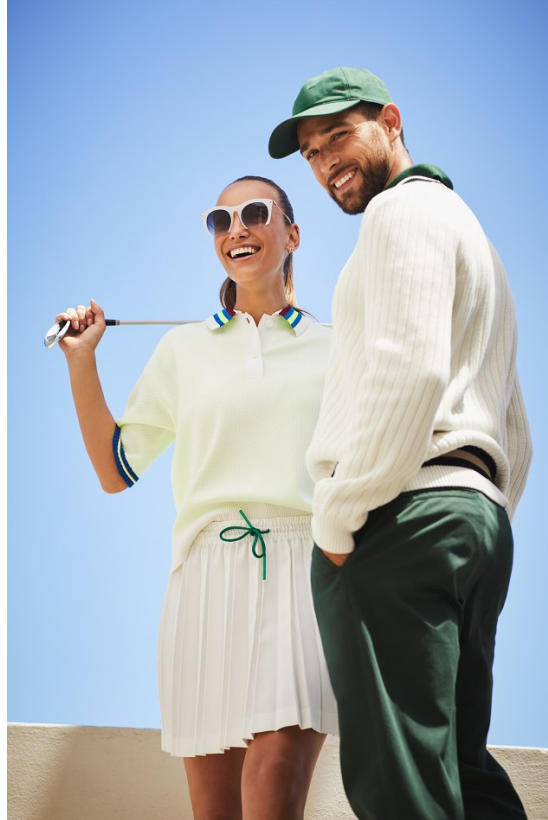

BOSS MODELS

CAPE TOWN

Image: Charissa Snyman represented by Boss Models Cape Town

CHARISSA SNYMAN

Height: 177cm Bust: 90cm Waist: 73cm Hips: 98cm Shoe: 7 UK Hair: Brown Eyes: Green

BOSS MODELS

CAPE TOWN

CHARISSA SNYMAN