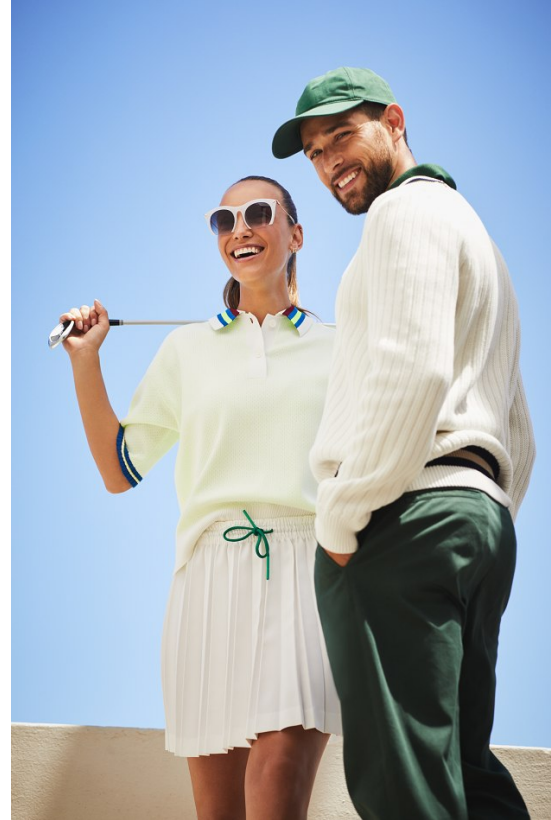

# BOSS MODELS

CAPE TOWN

Image: Charissa Snyman represented by Boss Models Cape Town

**CHARISSA SNYMAN**

Height: 177cm Bust: 90cm Waist: 71cm Hips: 97cm Shoe: 7 UK Hair: Brown Eyes: Green