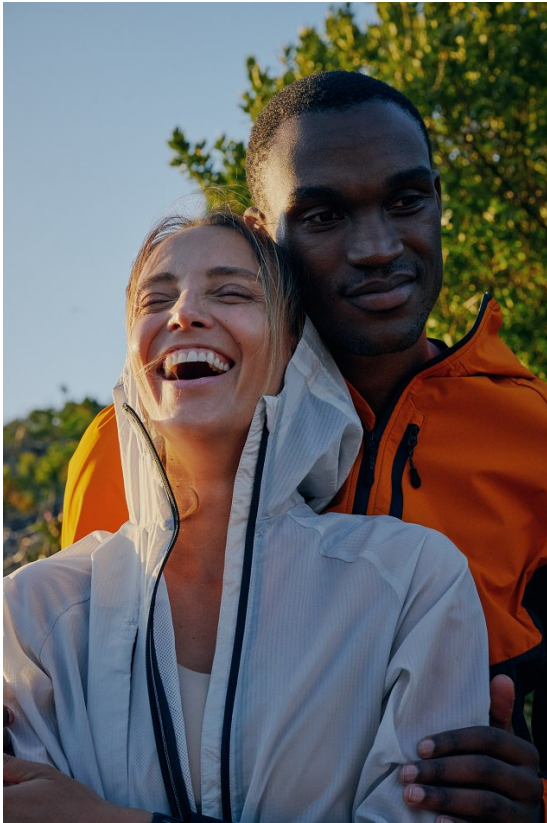

# BOSS MODELS

CAPE TOWN

**CHARISSA SNYMAN**

Height: 177cm Bust: 90cm Waist: 71cm Hips: 97cm Shoe: 7 UK Hair: Brown Eyes: Green

# BOSS MODELS

CAPE TOWN

CHARISSA SNYMAN

Height: 177cm Bust: 90cm Waist: 71cm Hips: 97cm Shoe: 7 UK Hair: Brown Eyes: Green