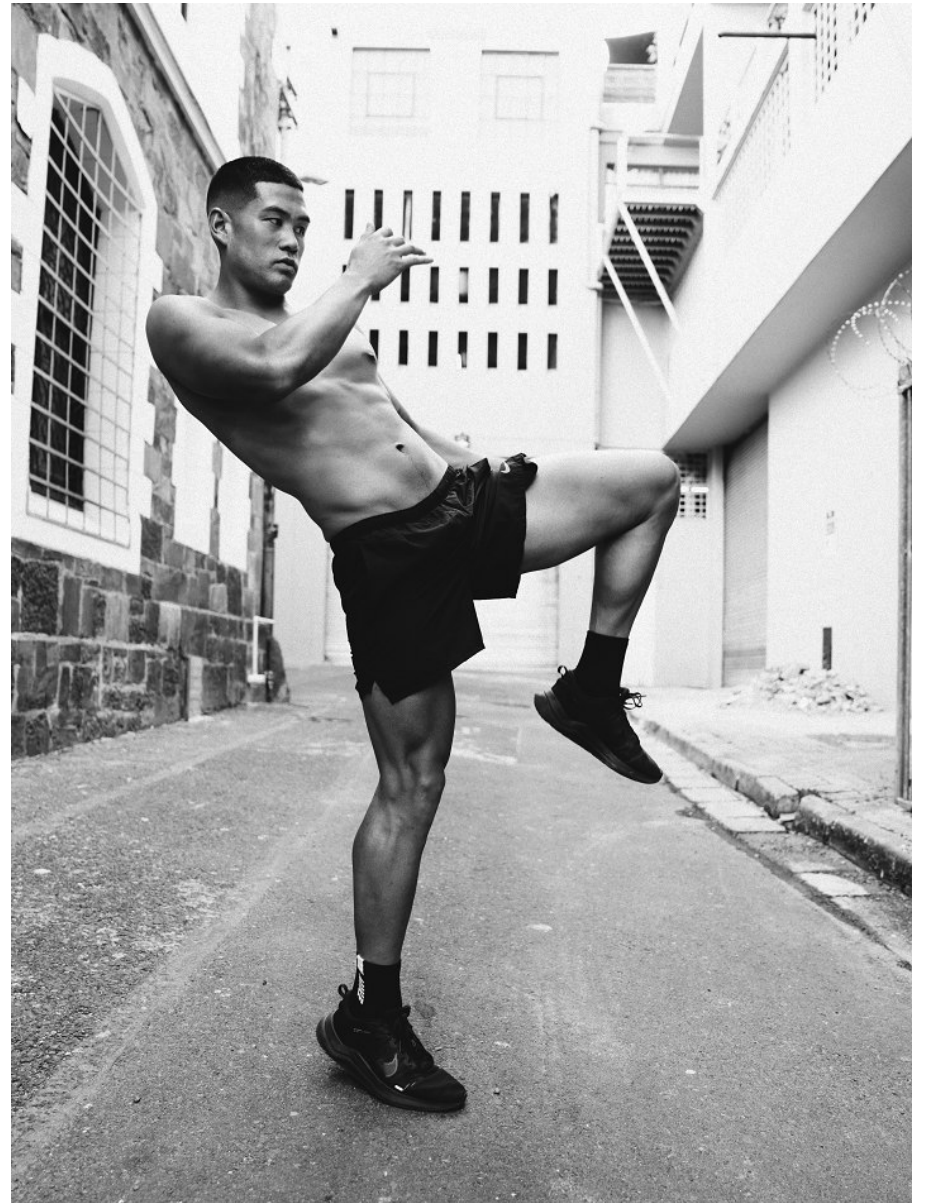

BOSS MODELS

CAPE TOWN

CLEAVIN WONG

Height: 177cm Chest: 104cm Waist: 75cm Suit: 40 R Shoe: 9 UK Hair: Black Eyes: Brown