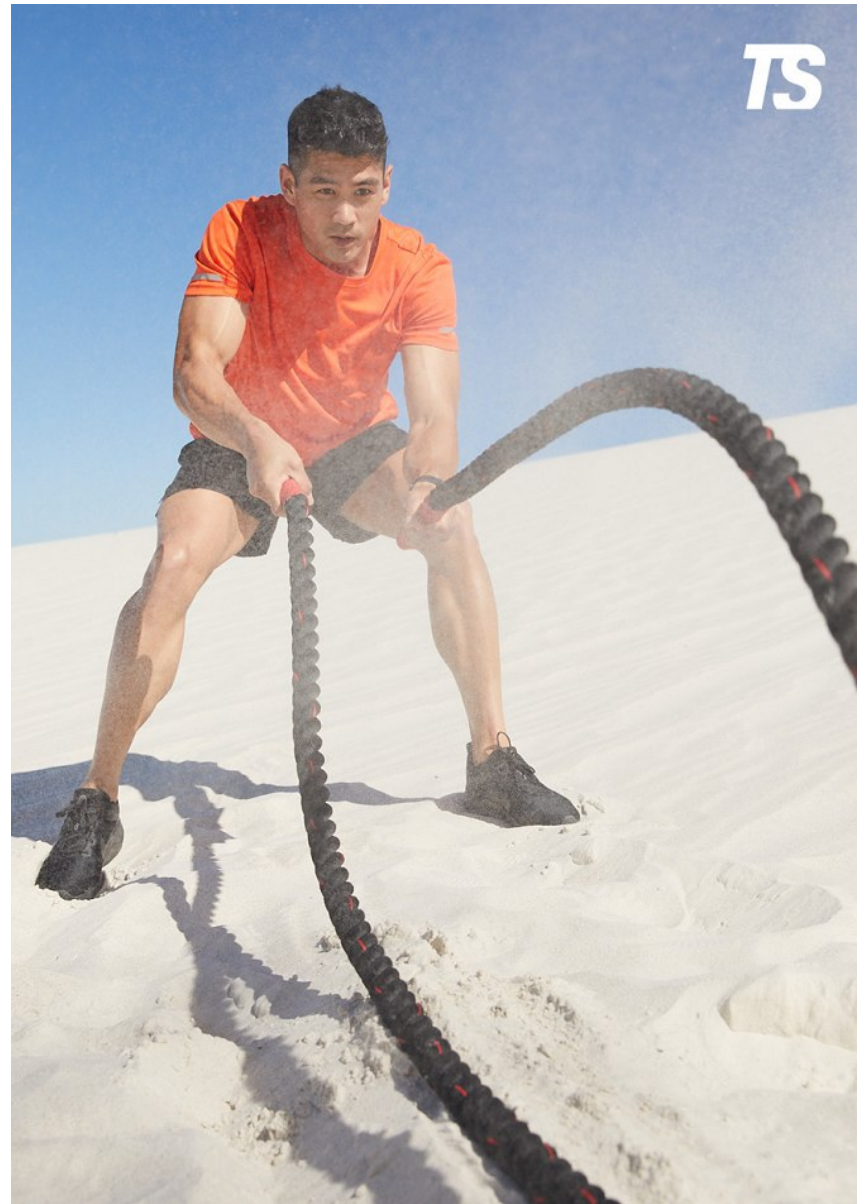

BOSS MODELS

CAPE TOWN

CLEAVIN WONG

Height: 177cm Chest: 104cm Waist: 75cm Suit: 40 R Shoe: 9 UK Hair: Black Eyes: Brown