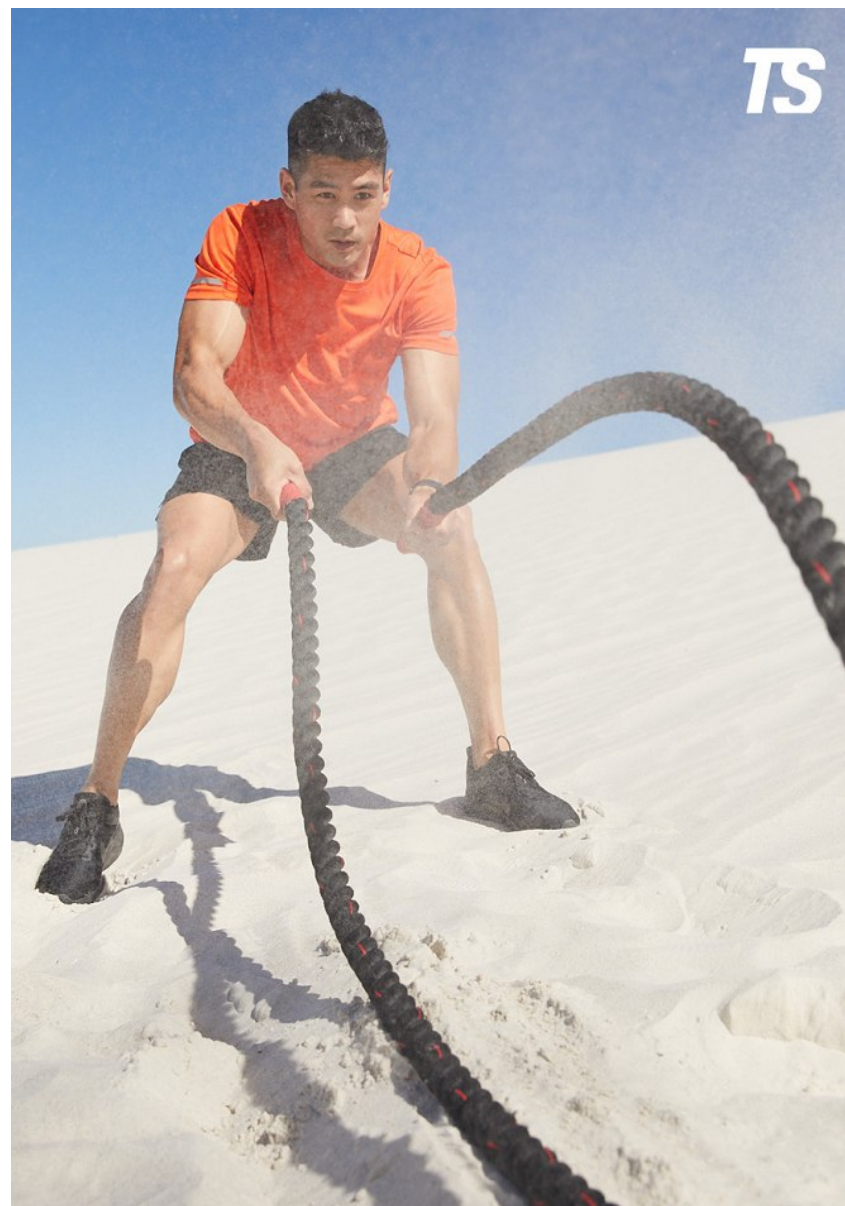

BOSS MODELS

CAPE TOWN

CLEAVIN WONG

Height: 177cm Chest: 104cm Waist: 75cm Suit: 40 R Shoe: 9 UK Hair: Black Eyes: Brown