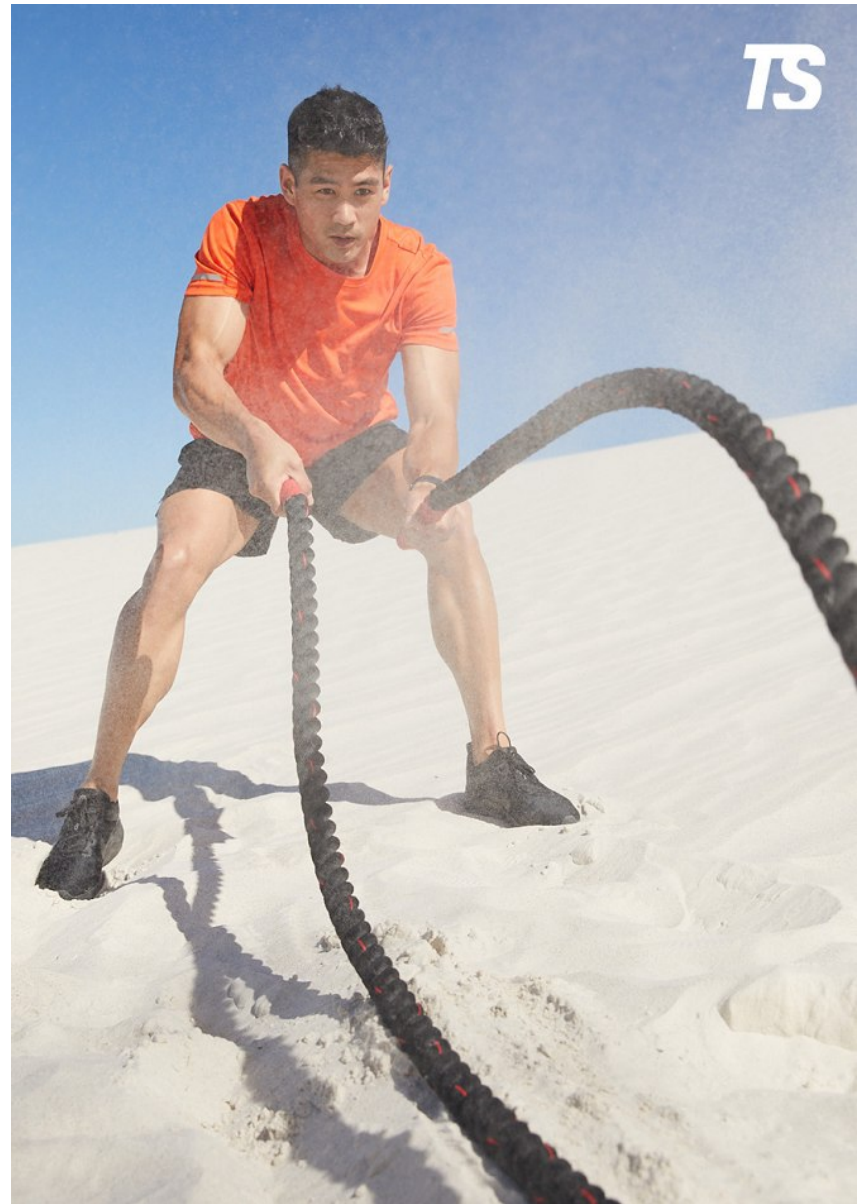

BOSS MODELS

CAPE TOWN

Image: Cleavin Wong represented by Boss Models Cape Town

CLEAVIN WONG

Height: 177cm Chest: 104cm Waist: 75cm Suit: 40 R Shoe: 9 UK Hair: Black Eyes: Brown

BOSS MODELS

CAPE TOWN

CLEAVIN WONG