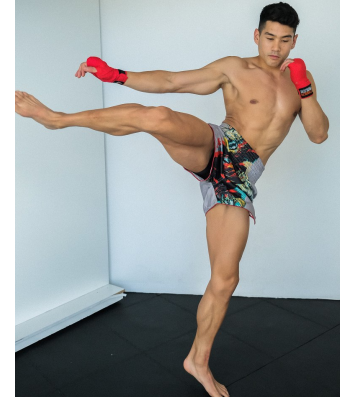

BOSS MODELS

CAPE TOWN

Image: Cleavin Wong represented by Boss Models Cape Town

Image: Cleavin Wong represented by Boss Models Cape Town

CLEAVIN WONG

Height: 177cm Chest: 104cm Waist: 75cm Suit: 40 R Shoe: 9 UK Hair: Black Eyes: Brown

BOSS MODELS

CAPE TOWN

CLEAVIN WONG

Height: 177cm Chest: 104cm Waist: 75cm Suit: 40 R Shoe: 9 UK Hair: Black Eyes: Brown