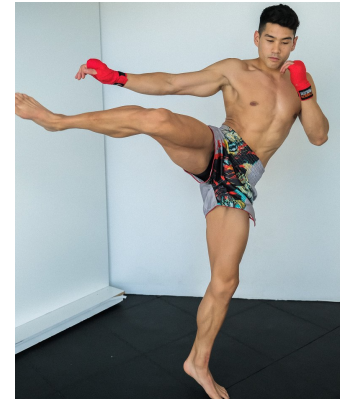

BOSS MODELS

CAPE TOWN

Image: Cleavin Wong represented by Boss Models Cape Town

Image: Cleavin Wong represented by Boss Models Cape Town

CLEAVIN WONG

Height: 177cm Chest: 104cm Waist: 75cm Suit: 40 R Shoe: 9 UK Hair: Black Eyes: Brown

BOSS MODELS

CAPE TOWN

CLEAVIN WONG

Height: 177cm Chest: 104cm Waist: 75cm Suit: 40 R Shoe: 9 UK Hair: Black Eyes: Brown