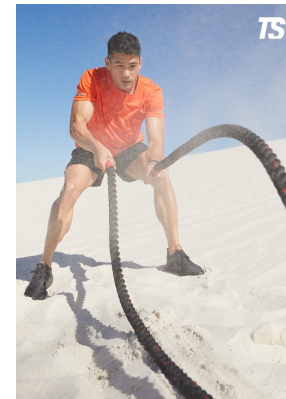

# BOSS MODELS

CAPE TOWN

Image: Cleavin Wong represented by Boss Models Cape Town

Image: Cleavin Wong represented by Boss Models Cape Town

## CLEAVIN WONG

Height: 177cm Chest: 104cm Waist: 75cm Suit: 40 R Shoe: 9 UK Hair: Black Eyes: Brown

# BOSS MODELS

CAPE TOWN