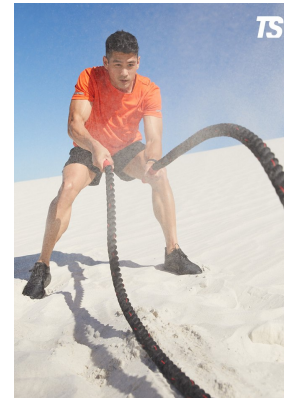

BOSS MODELS

CAPE TOWN

Image: Cleavin Wong represented by Boss Models Cape Town

Image: Cleavin Wong represented by Boss Models Cape Town

CLEAVIN WONG

Height: 177cm Chest: 104cm Waist: 75cm Suit: 40 R Shoe: 9 UK Hair: Black Eyes: Brown

BOSS MODELS

CAPE TOWN

CLEAVIN WONG

Height: 177cm Chest: 104cm Waist: 75cm Suit: 40 R Shoe: 9 UK Hair: Black Eyes: Brown