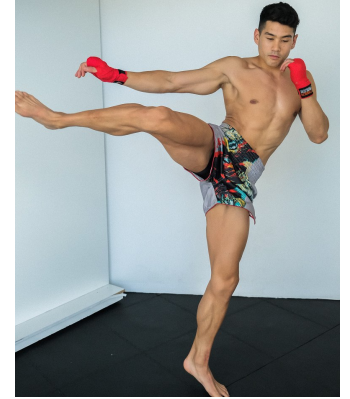

BOSS MODELS

CAPE TOWN

CLEAVIN WONG

Height: 177cm Chest: 104cm Waist: 75cm Suit: 40 R Shoe: 9 UK Hair: Black Eyes: Brown