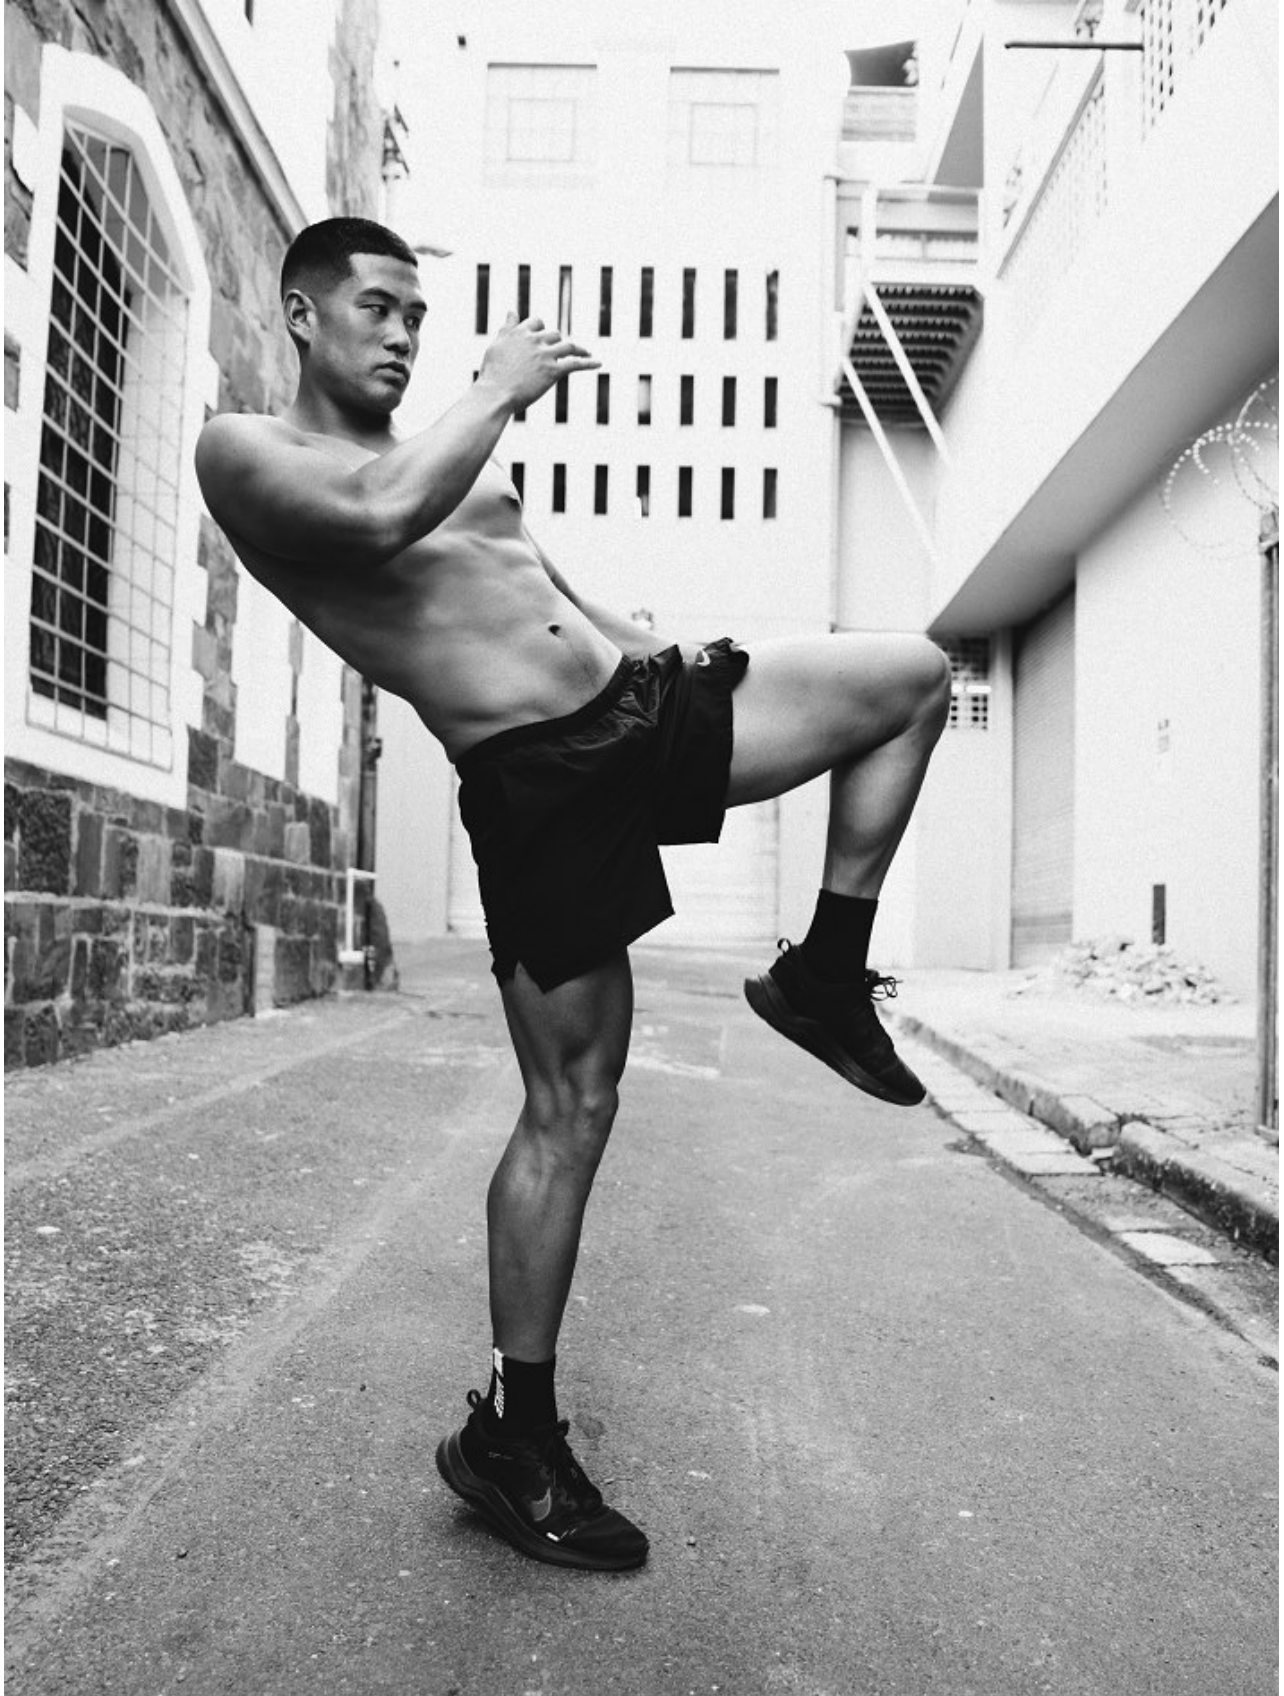

BOSS MODELS

CAPE TOWN

CLEAVIN WONG

Height: 177cm Chest: 104cm Waist: 75cm Suit: 40 R Shoe: 9 UK Hair: Black Eyes: Brown