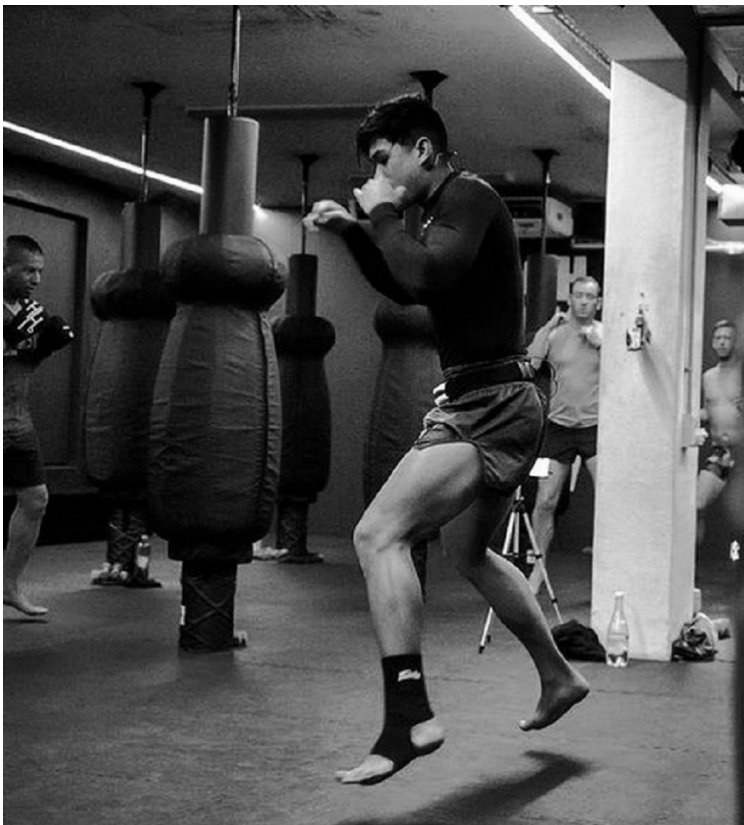

BOSS MODELS

CAPE TOWN

CLEAVIN WONG

Height: 177cm Chest: 104cm Waist: 75cm Suit: 40 R Shoe: 9 UK Hair: Black Eyes: Brown

BOSS MODELS

CAPE TOWN

CLEAVIN WONG

Height: 177cm Chest: 104cm Waist: 75cm Suit: 40 R Shoe: 9 UK Hair: Black Eyes: Brown

BOSS MODELS

CAPE TOWN

Image: Cleavin Wong represented by Boss Models Cape Town

CLEAVIN WONG

Height: 177cm Chest: 104cm Waist: 75cm Suit: 40 R Shoe: 9 UK Hair: Black Eyes: Brown

BOSS MODELS

CAPE TOWN

Image: Cleavin Wong represented by Boss Models Cape Town

CLEAVIN WONG

Height: 177cm Chest: 104cm Waist: 75cm Suit: 40 R Shoe: 9 UK Hair: Black Eyes: Brown

BOSS MODELS

CAPE TOWN

CLEAVIN WONG

Height: 177cm Chest: 104cm Waist: 75cm Suit: 40 R Shoe: 9 UK Hair: Black Eyes: Brown

BOSS MODELS

CAPE TOWN

CLEAVIN WONG

Height: 177cm Chest: 104cm Waist: 75cm Suit: 40 R Shoe: 9 UK Hair: Black Eyes: Brown