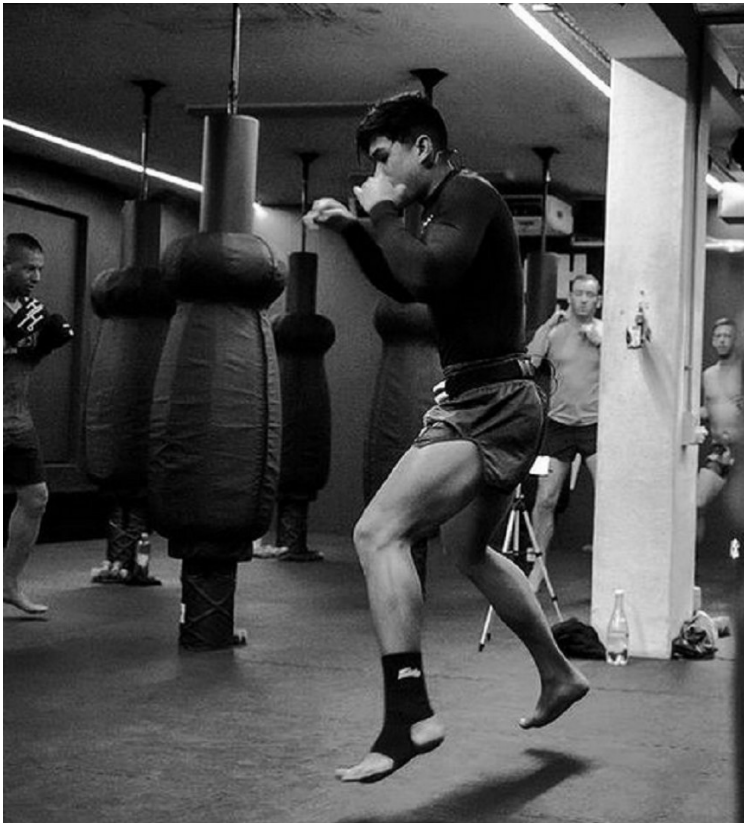

BOSS MODELS

CAPE TOWN

CLEAVIN WONG

Height: 177cm Chest: 104cm Waist: 75cm Suit: 40 R Shoe: 9 UK Hair: Black Eyes: Brown