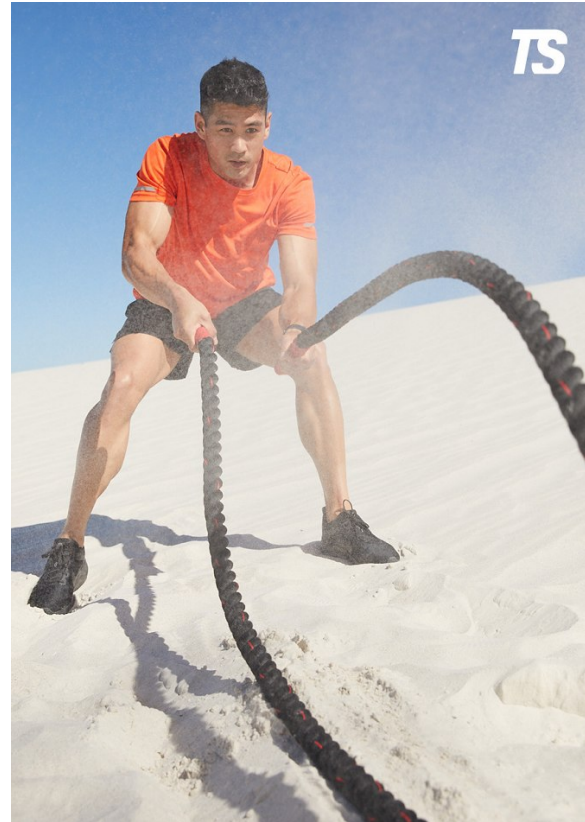

BOSS MODELS

CAPE TOWN

CLEAVIN WONG

Height: 177cm Chest: 104cm Waist: 75cm Suit: 40 R Shoe: 9 UK Hair: Black Eyes: Brown