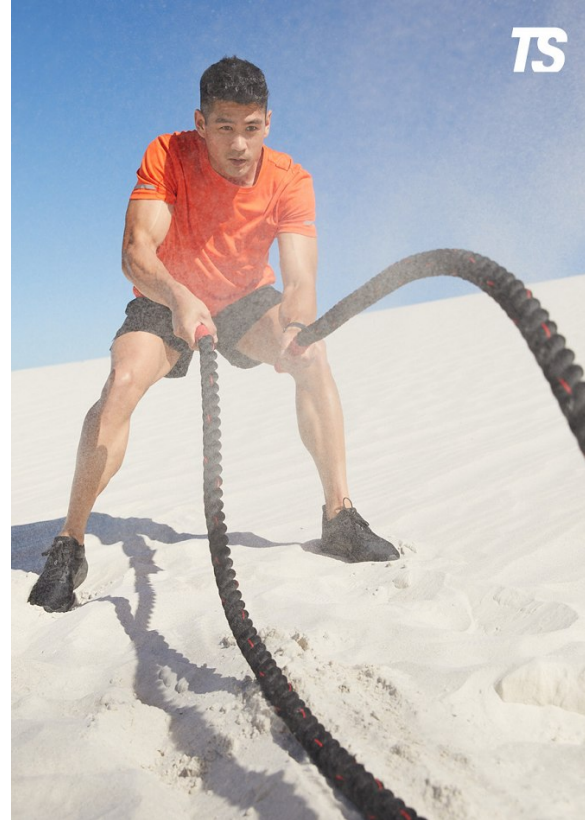

BOSS MODELS

CAPE TOWN

CLEAVIN WONG

Height: 177cm Chest: 104cm Waist: 75cm Suit: 40 R Shoe: 9 UK Hair: Black Eyes: Brown