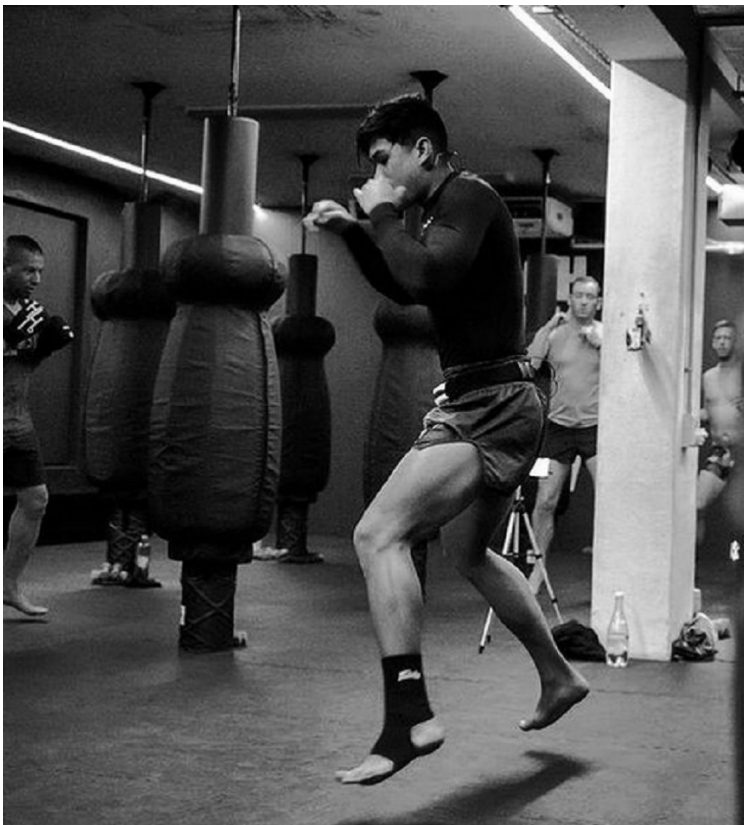

BOSS MODELS

CAPE TOWN

CLEAVIN WONG

Height: 177cm Chest: 104cm Waist: 75cm Suit: 40 R Shoe: 9 UK Hair: Black Eyes: Brown