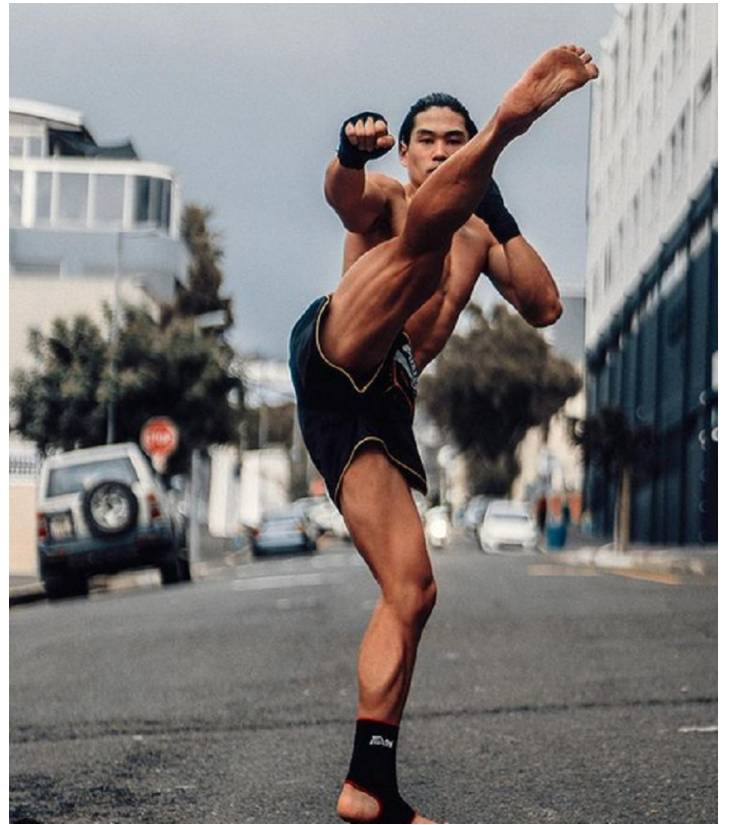

# BOSS MODELS

CAPE TOWN

CLEAVIN WONG

Height: 177cm Chest: 104cm Waist: 75cm Suit: 40 R Shoe: 9 UK Hair: Black Eyes: Brown

# BOSS MODELS

CAPE TOWN

Image: Cleavin Wong represented by Boss Models Cape Town