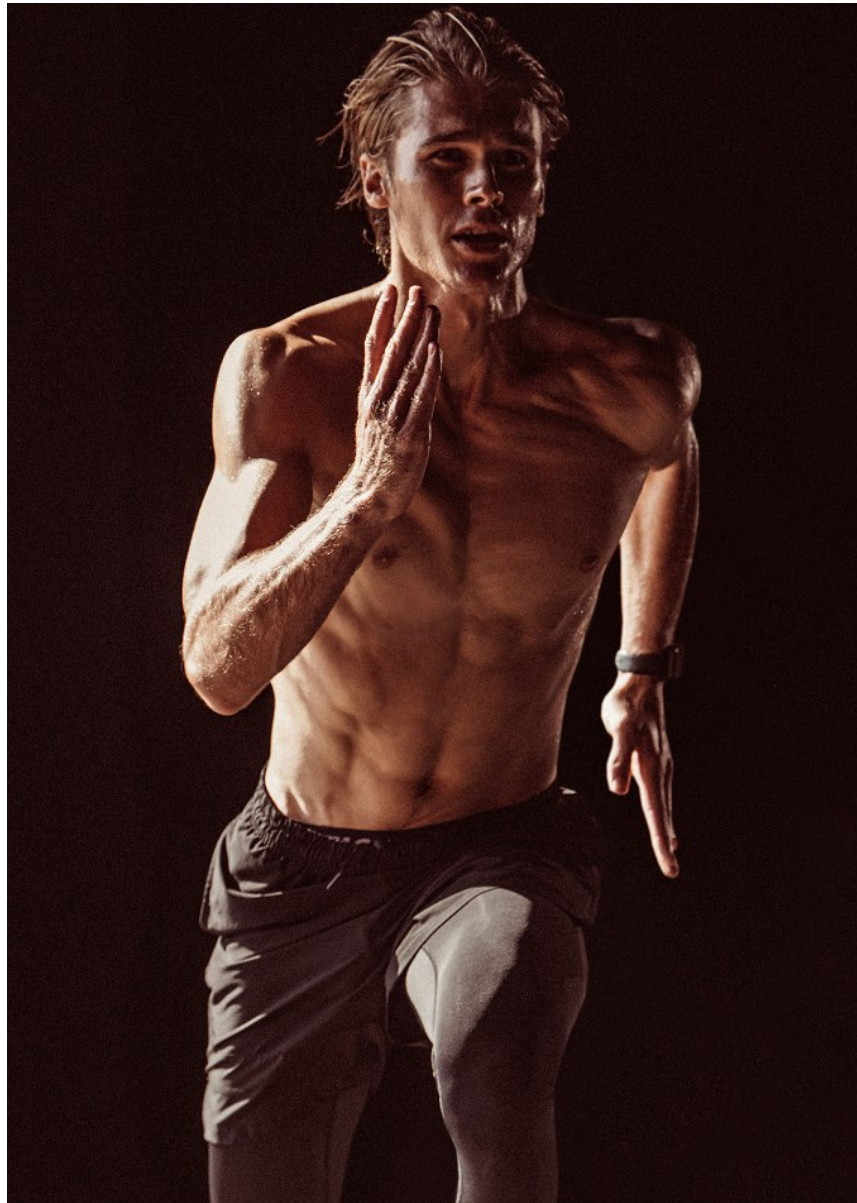

BOSS MODELS

CAPE TOWN

BALTHAZAR KLOPPERS

Height: 187cm Chest: 108cm Waist: 82cm Suit: 41.5 R Shoe: 11 UK Hair: Blonde Eyes: Blue

BOSS MODELS

CAPE TOWN

BALTHAZAR KLOPPERS

Height: 187cm Chest: 108cm Waist: 82cm Suit: 41.5 R Shoe: 11 UK Hair: Blonde Eyes: Blue

BOSS MODELS

CAPE TOWN

Image: Balthazar Kloppers represented by Boss Models Cape Town

BALTHAZAR KLOPPERS

Height: 187cm Chest: 108cm Waist: 82cm Suit: 41.5 R Shoe: 11 UK Hair: Blonde Eyes: Blue

BOSS MODELS

CAPE TOWN