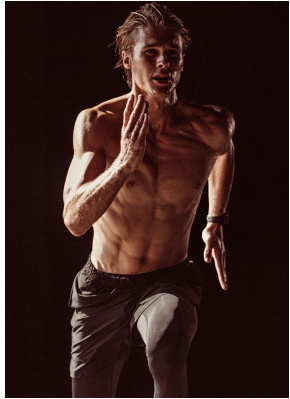

BOSS MODELS

CAPE TOWN

Image: Balthazar Kloppers represented by Boss Models Cape Town

BALTHAZAR KLOPPERS

Height: 187cm Chest: 108cm Waist: 82cm Suit: 41.5 R Shoe: 11 UK Hair: Blonde Eyes: Blue

BOSS MODELS

CAPE TOWN

BALTHAZAR KLOPPERS

Height: 187cm Chest: 108cm Waist: 82cm Suit: 41.5 R Shoe: 11 UK Hair: Blonde Eyes: Blue

BOSS MODELS

CAPE TOWN

BALTHAZAR KLOPPERS

Height: 187cm Chest: 108cm Waist: 82cm Suit: 41.5 R Shoe: 11 UK Hair: Blonde Eyes: Blue