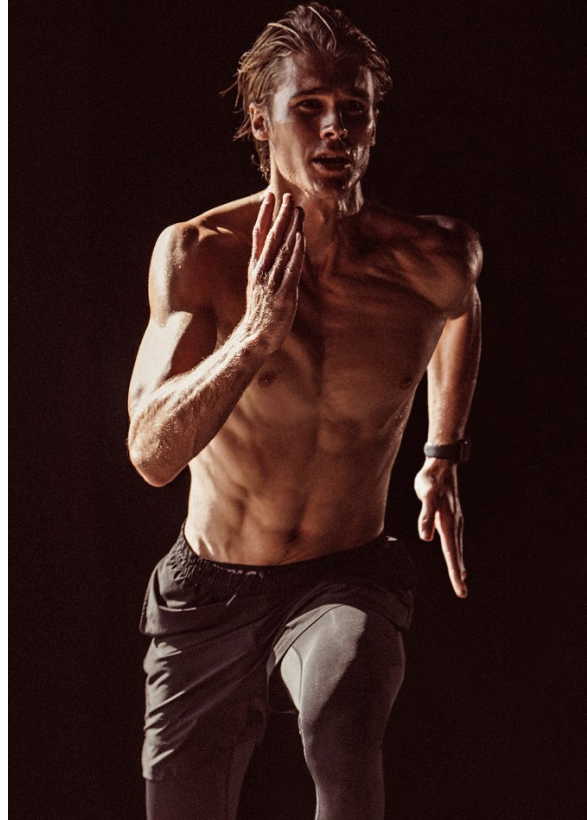

# BOSS MODELS

CAPE TOWN

**BALTHAZAR KLOPPERS**

Height: 187cm Chest: 108cm Waist: 82cm Suit: 41.5 R Shoe: 11 UK Hair: Blonde Eyes: Blue