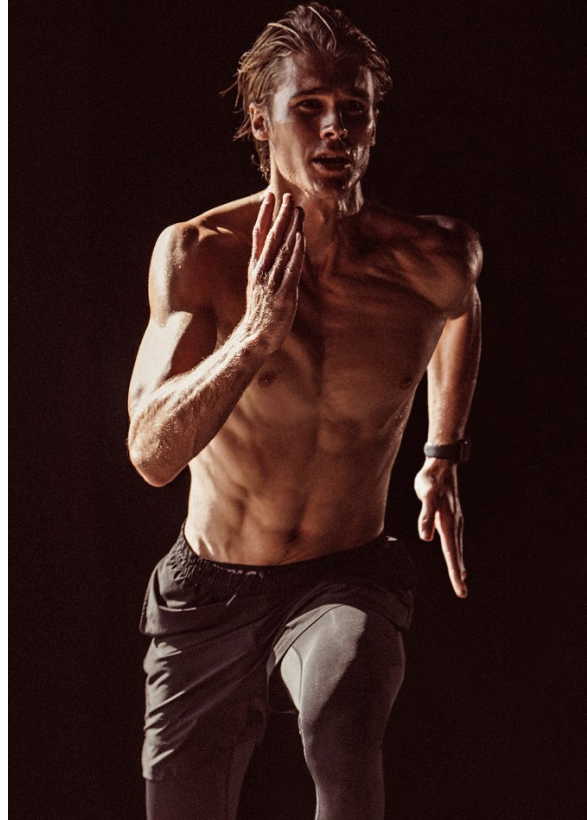

BOSS MODELS

CAPE TOWN

BALTHAZAR KLOPPERS

Height: 187cm Chest: 108cm Waist: 82cm Suit: 41.5 R Shoe: 11 UK Hair: Blonde Eyes: Blue

BOSS MODELS

CAPE TOWN

Image: Balthazar Kloppers represented by Boss Models Cape Town

BALTHAZAR KLOPPERS

Height: 187cm Chest: 108cm Waist: 82cm Suit: 41.5 R Shoe: 11 UK Hair: Blonde Eyes: Blue

BOSS MODELS

CAPE TOWN

BALTHAZAR KLOPPERS

Height: 187cm Chest: 108cm Waist: 82cm Suit: 41.5 R Shoe: 11 UK Hair: Blonde Eyes: Blue