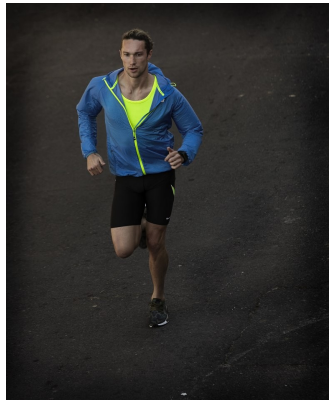

BOSS MODELS

CAPE TOWN

Image: Ryan Pike represented by Boss Models Cape Town

RYAN PIKE

Height: 190cm Chest: 101cm Waist: 81cm Suit: 40 L Shoe: 11 UK Hair: Brown Eyes: Brown

BOSS MODELS

CAPE TOWN

Image: Ryan Pike represented by Boss Models Cape Town

RYAN PIKE

Height: 190cm Chest: 101cm Waist: 81cm Suit: 40 L Shoe: 11 UK Hair: Brown Eyes: Brown