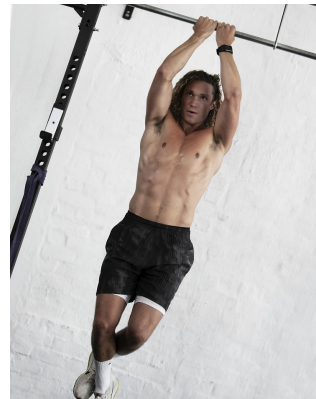

BOSS MODELS

CAPE TOWN

Image: Ryan Pike represented by Boss Models Cape Town

RYAN PIKE

Height: 190cm Chest: 101cm Waist: 81cm Suit: 40 L Shoe: 11 UK Hair: Brown Eyes: Brown

BOSS MODELS

CAPE TOWN

Image: Ryan Pike represented by Boss Models Cape Town

RYAN PIKE

Height: 190cm Chest: 101cm Waist: 81cm Suit: 40 L Shoe: 11 UK Hair: Brown Eyes: Brown