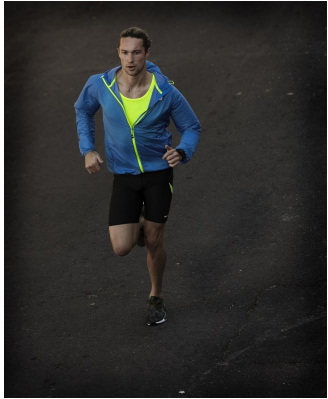

BOSS MODELS

CAPE TOWN

Image: Ryan Pike represented by Boss Models Cape Town

RYAN PIKE

Height: 190cm Chest: 101cm Waist: 81cm Suit: 40 L Shoe: 11 UK Hair: Brown Eyes: Brown

BOSS MODELS

CAPE TOWN

Image: Ryan Pike represented by Boss Models Cape Town

RYAN PIKE

Height: 190cm Chest: 101cm Waist: 81cm Suit: 40 L Shoe: 11 UK Hair: Brown Eyes: Brown