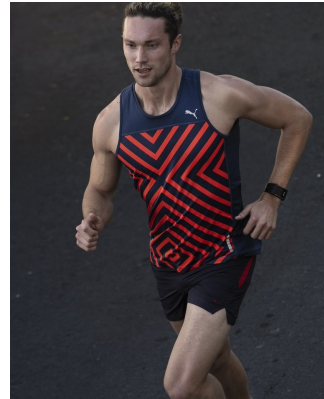

BOSS MODELS

CAPE TOWN

Image: Ryan Pike represented by Boss Models Cape Town

RYAN PIKE

Height: 190cm Chest: 101cm Waist: 81cm Suit: 40 L Shoe: 11 UK Hair: Brown Eyes: Brown

BOSS MODELS

CAPE TOWN

Image: Ryan Pike represented by Boss Models Cape Town

RYAN PIKE

Height: 190cm Chest: 101cm Waist: 81cm Suit: 40 L Shoe: 11 UK Hair: Brown Eyes: Brown