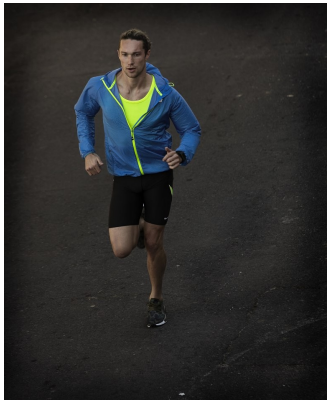

BOSS MODELS

CAPE TOWN

Image: Ryan Pike represented by Boss Models Cape Town

RYAN PIKE

Height: 190cm Chest: 101cm Waist: 81cm Suit: 40 L Shoe: 11 UK Hair: Brown Eyes: Brown

BOSS MODELS

CAPE TOWN

Image: Ryan Pike represented by Boss Models Cape Town

RYAN PIKE

Height: 190cm Chest: 101cm Waist: 81cm Suit: 40 L Shoe: 11 UK Hair: Brown Eyes: Brown