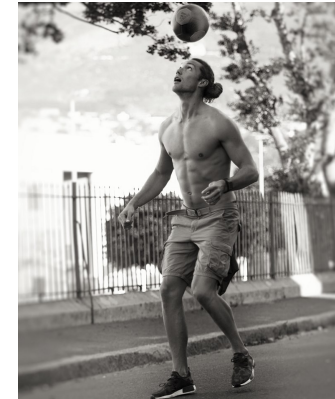

BOSS MODELS

CAPE TOWN

Image: Ryan Pike represented by Boss Models Cape Town

RYAN PIKE

Height: 190cm Chest: 101cm Waist: 81cm Suit: 40 L Shoe: 11 UK Hair: Brown Eyes: Brown

BOSS MODELS

CAPE TOWN

Image: Ryan Pike represented by Boss Models Cape Town

RYAN PIKE

Height: 190cm Chest: 101cm Waist: 81cm Suit: 40 L Shoe: 11 UK Hair: Brown Eyes: Brown