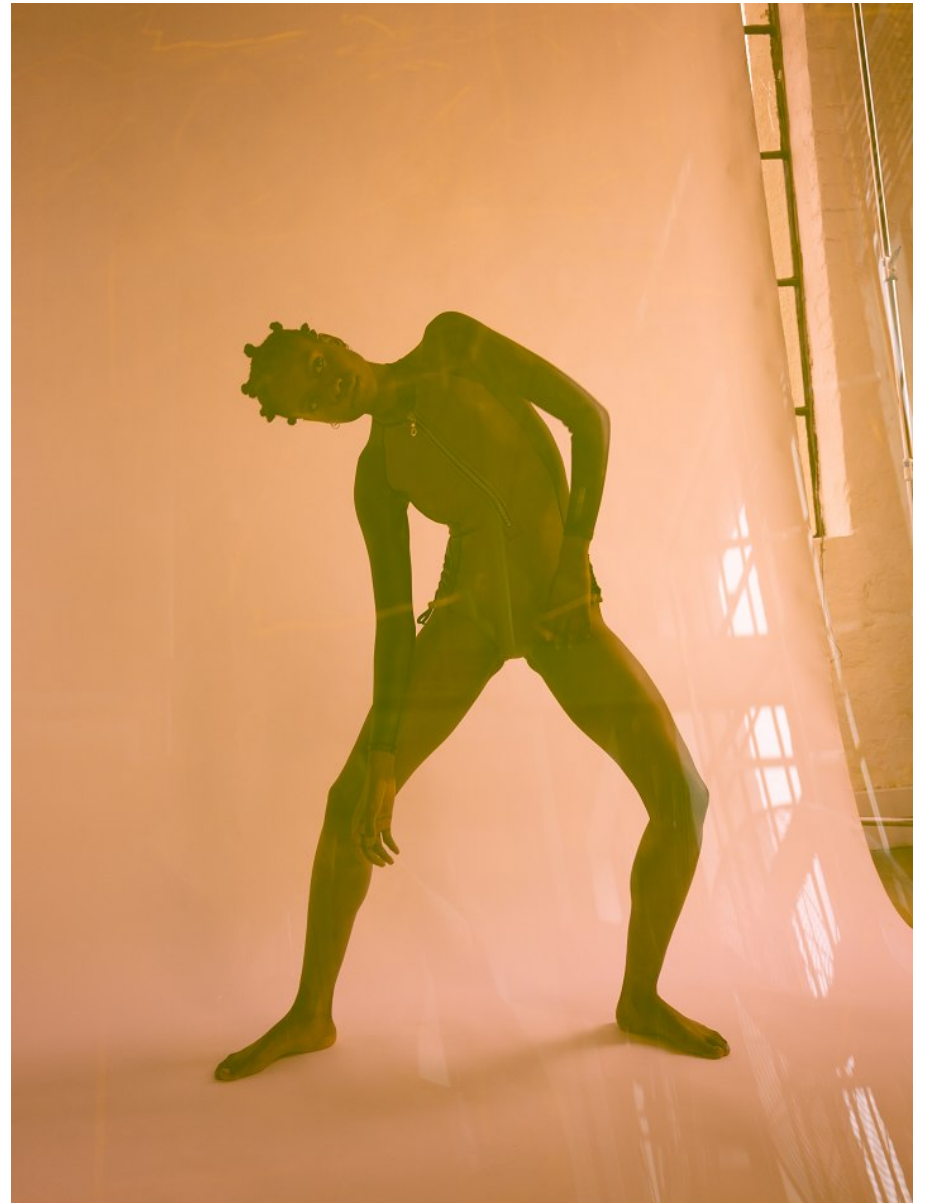

BOSS MODELS

CAPE TOWN

LULU MNTONINTSHI

Height: 177cm Bust: 88cm Waist: 66cm Hips: 96cm Shoe: 7 UK Hair: Black Eyes: Brown