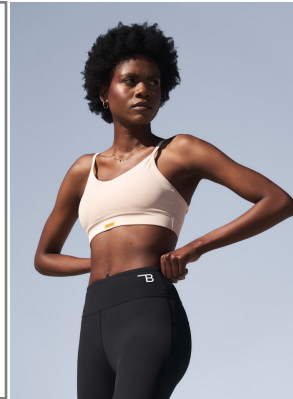

BOSS MODELS

CAPE TOWN

Image: Lulu Mntonintshi represented by Boss Models Cape Town

Image: Lulu Mntonintshi represented by Boss Models Cape Town

LULU MNTONINTSHI

Height: 177cm Bust: 88cm Waist: 66cm Hips: 96cm Shoe: 7 UK Hair: Black Eyes: Brown

BOSS MODELS

CAPE TOWN

LULU MNTONINTSHI

Height: 177cm Bust: 88cm Waist: 66cm Hips: 96cm Shoe: 7 UK Hair: Black Eyes: Brown