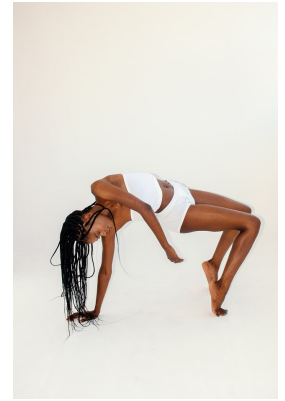

BOSS MODELS

CAPE TOWN

Image: Lulu Mntonintshi represented by Boss Models Cape Town

Image: Lulu Mntonintshi represented by Boss Models Cape Town

LULU MNTONINTSHI

Height: 177cm Bust: 88cm Waist: 66cm Hips: 96cm Shoe: 7 UK Hair: Black Eyes: Brown

BOSS MODELS

CAPE TOWN

LULU MNTONINTSHI

Height: 177cm Bust: 88cm Waist: 66cm Hips: 96cm Shoe: 7 UK Hair: Black Eyes: Brown