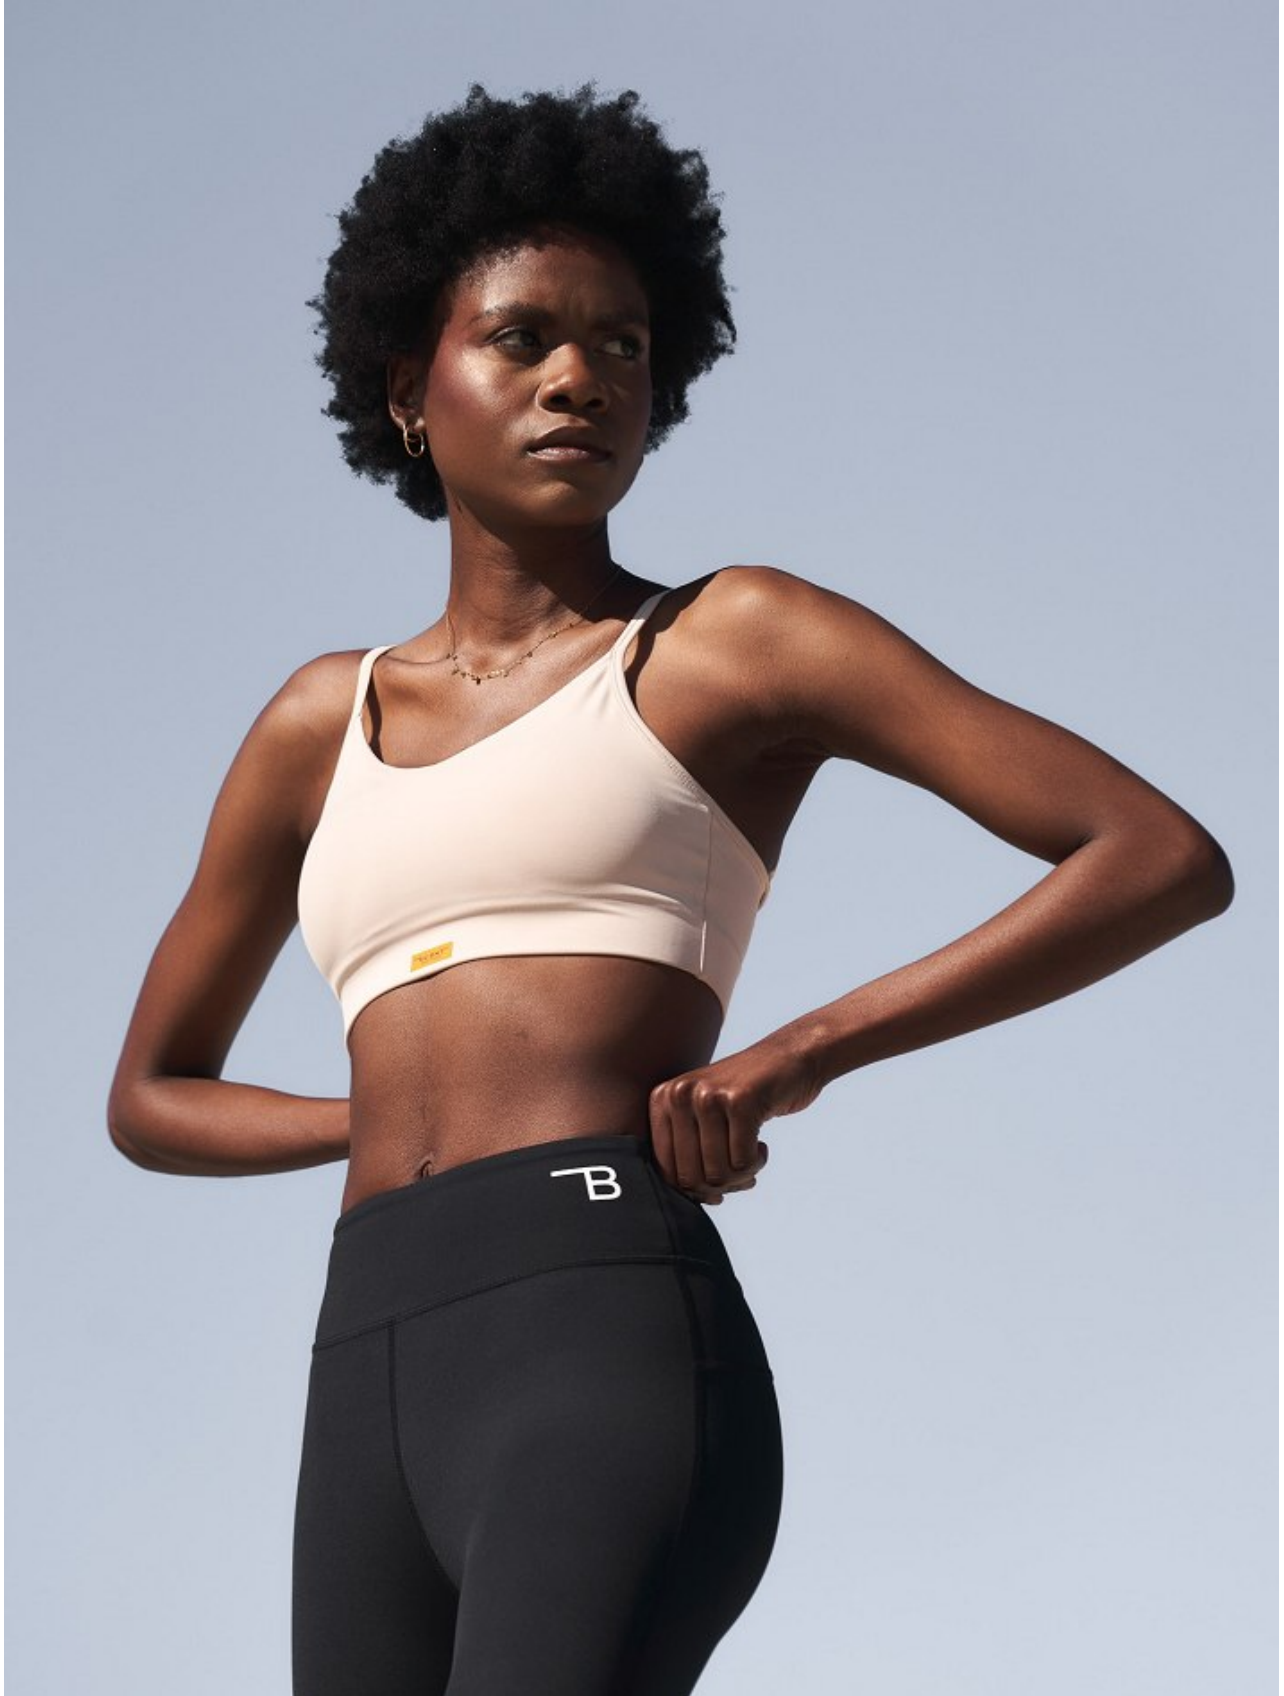

BOSS MODELS

CAPE TOWN

LULU MNTONINTSHI

Height: 177cm Bust: 88cm Waist: 66cm Hips: 96cm Shoe: 7 UK Hair: Black Eyes: Brown