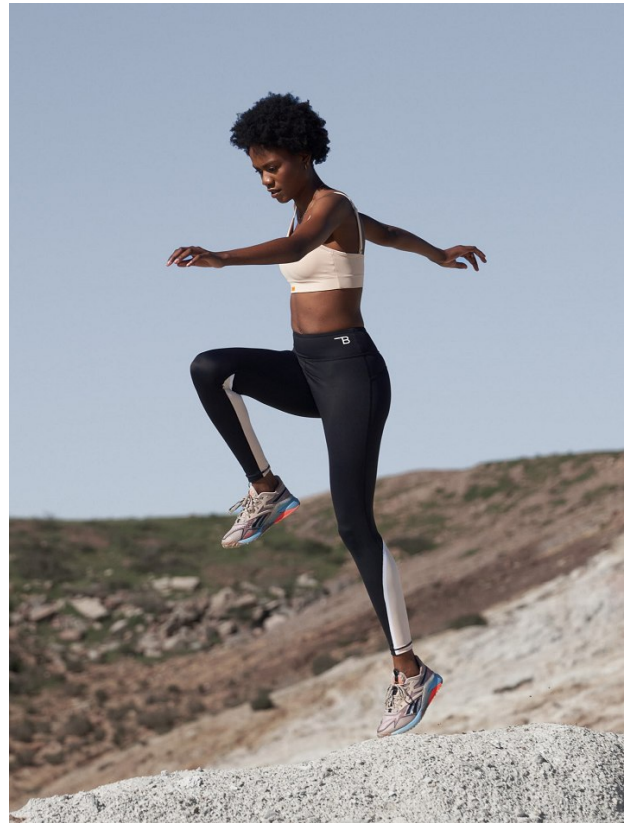

BOSS MODELS

CAPE TOWN

LULU MNTONINTSHI

Height: 177cm Bust: 88cm Waist: 66cm Hips: 96cm Shoe: 7 UK Hair: Black Eyes: Brown