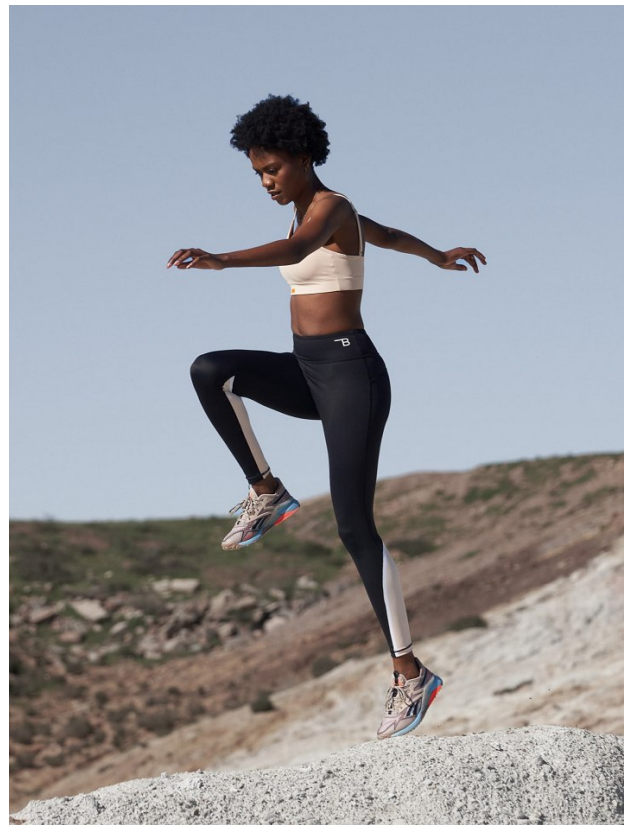

BOSS MODELS

CAPE TOWN

LULU MNTONINTSHI

Height: 177cm Bust: 88cm Waist: 66cm Hips: 96cm Shoe: 7 UK Hair: Black Eyes: Brown