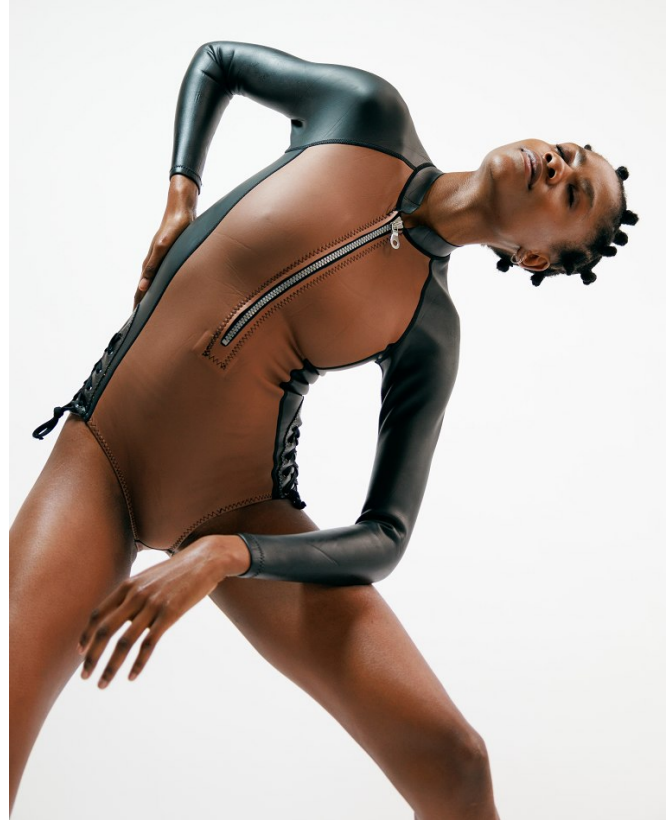

# BOSS MODELS

CAPE TOWN

Image: Lulu Mntonintshi represented by Boss Models Cape Town

**LULU MNTONINTSHI**

Height: 177cm Bust: 88cm Waist: 66cm Hips: 96cm Shoe: 7 UK Hair: Black Eyes: Brown

# BOSS MODELS

CAPE TOWN

LULU MNTONINTSHI

Height: 177cm Bust: 88cm Waist: 66cm Hips: 96cm Shoe: 7 UK Hair: Black Eyes: Brown