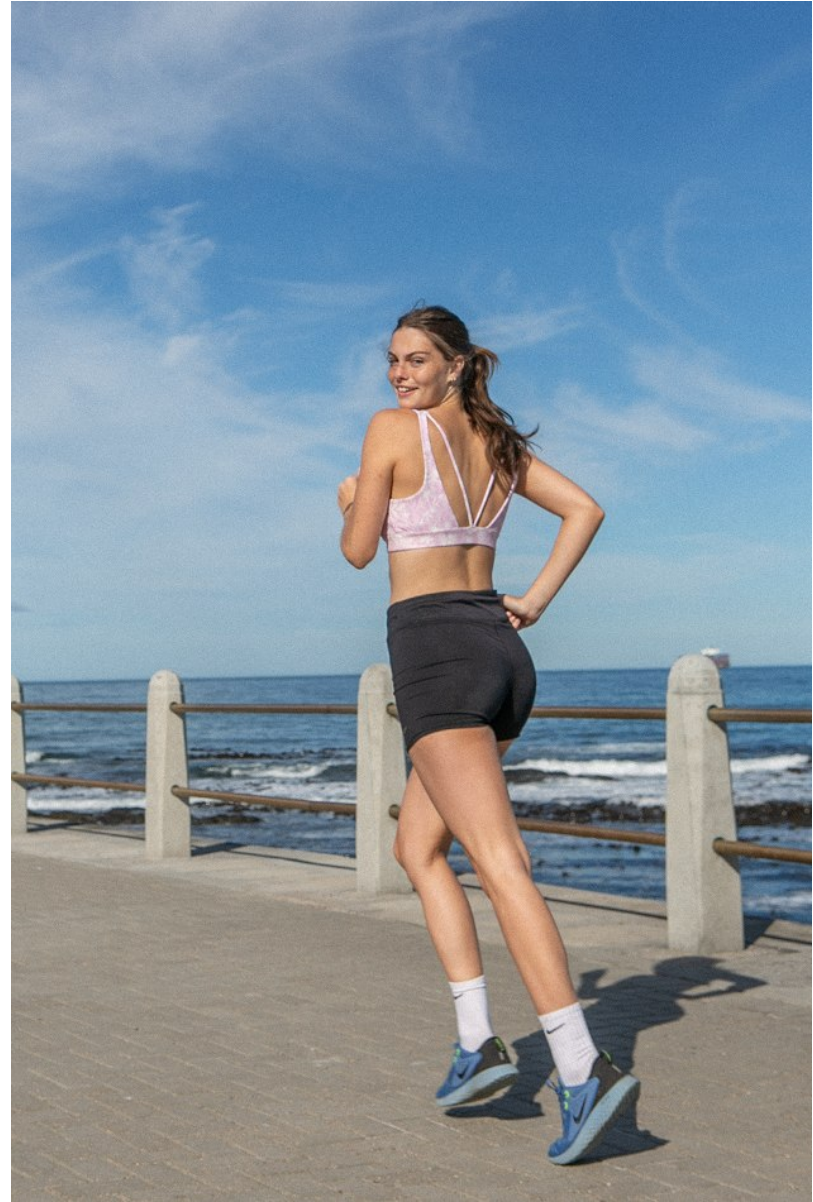

BOSS MODELS

CAPE TOWN

GINA WALKER

Height: 180cm Bust: 90cm Waist: 70cm Hips: 99cm Shoe: 7.5 UK Hair: Brunette Eyes: Hazel

BOSS MODELS

CAPE TOWN

Image: Gina Walker represented by Boss Models Cape Town

GINA WALKER

Height: 180cm Bust: 90cm Waist: 70cm Hips: 99cm Shoe: 7.5 UK Hair: Brunette Eyes: Hazel

BOSS MODELS

CAPE TOWN

GINA WALKER

Height: 180cm Bust: 90cm Waist: 70cm Hips: 99cm Shoe: 7.5 UK Hair: Brunette Eyes: Hazel

BOSS MODELS

CAPE TOWN

GINA WALKER

Height: 180cm Bust: 90cm Waist: 70cm Hips: 99cm Shoe: 7.5 UK Hair: Brunette Eyes: Hazel

BOSS MODELS

CAPE TOWN

GINA WALKER

Height: 180cm Bust: 90cm Waist: 70cm Hips: 99cm Shoe: 7.5 UK Hair: Brunette Eyes: Hazel