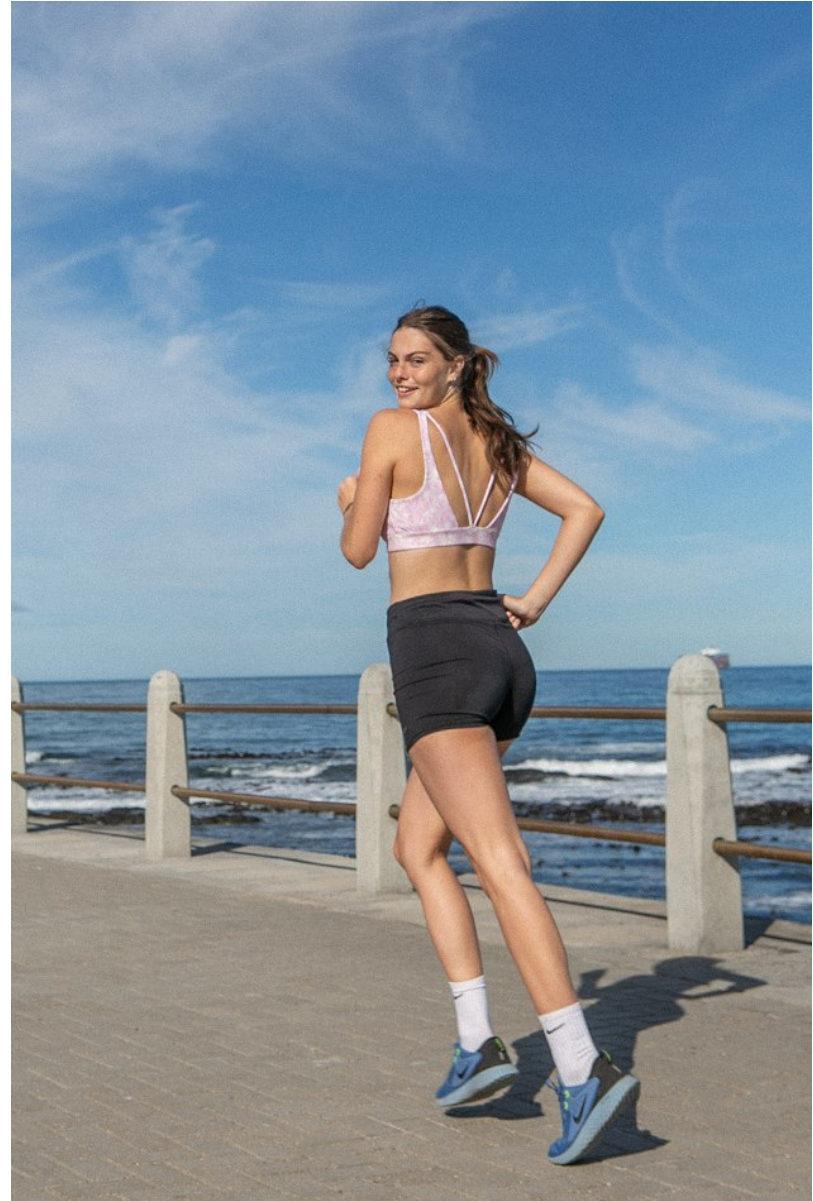

BOSS MODELS

CAPE TOWN

GINA WALKER

Height: 180cm Bust: 90cm Waist: 67cm Hips: 99cm Shoe: 7 UK Hair: Brunette Eyes: Hazel

BOSS MODELS

CAPE TOWN

Image: Gina Walker represented by Boss Models Cape Town

GINA WALKER

Height: 180cm Bust: 90cm Waist: 67cm Hips: 99cm Shoe: 7 UK Hair: Brunette Eyes: Hazel

BOSS MODELS

CAPE TOWN

GINA WALKER

Height: 180cm Bust: 90cm Waist: 67cm Hips: 99cm Shoe: 7 UK Hair: Brunette Eyes: Hazel

BOSS MODELS

CAPE TOWN

GINA WALKER

Height: 180cm Bust: 90cm Waist: 67cm Hips: 99cm Shoe: 7 UK Hair: Brunette Eyes: Hazel

BOSS MODELS

CAPE TOWN

GINA WALKER

Height: 180cm Bust: 90cm Waist: 67cm Hips: 99cm Shoe: 7 UK Hair: Brunette Eyes: Hazel