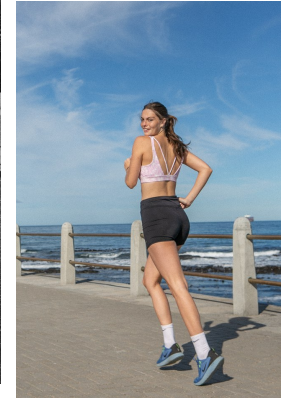

BOSS MODELS

CAPE TOWN

Image: Gina Walker represented by Boss Models Cape Town

GINA WALKER

Height: 180cm Bust: 90cm Waist: 70cm Hips: 99cm Shoe: 7.5 UK Hair: Brunette Eyes: Hazel