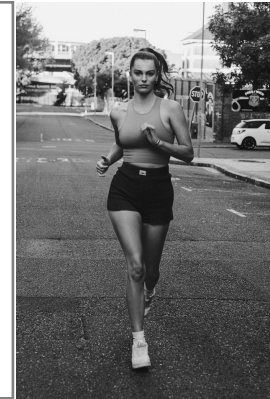

BOSS MODELS

CAPE TOWN

Image: Gina Walker represented by Boss Models Cape Town

GINA WALKER

Height: 180cm Bust: 90cm Waist: 70cm Hips: 99cm Shoe: 7.5 UK Hair: Brunette Eyes: Hazel