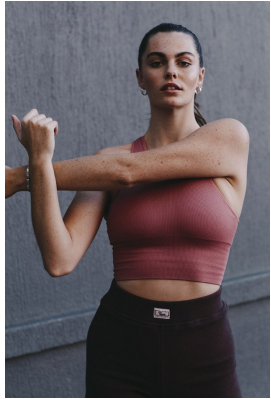

BOSS MODELS

CAPE TOWN

Image: Gina Walker represented by Boss Models Cape Town

GINA WALKER

Height: 180cm Bust: 90cm Waist: 70cm Hips: 99cm Shoe: 7.5 UK Hair: Brunette Eyes: Hazel