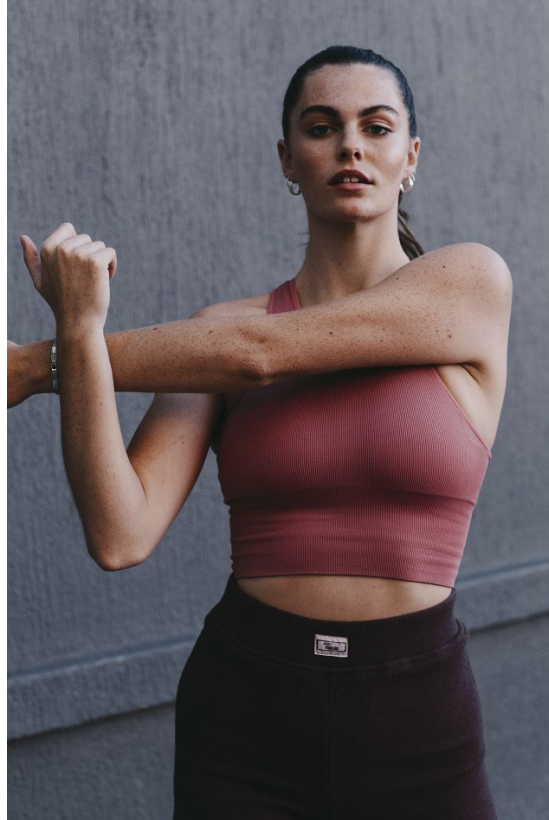

# BOSS MODELS

CAPE TOWN

Image: Gina Walker represented by Boss Models Cape Town

**GINA WALKER**

Height: 180cm Bust: 90cm Waist: 70cm Hips: 97cm Shoe: 7 UK Hair: Brunette Eyes: Hazel

# BOSS MODELS

CAPE TOWN

**GINA WALKER**

Height: 180cm Bust: 90cm Waist: 70cm Hips: 97cm Shoe: 7 UK Hair: Brunette Eyes: Hazel

# BOSS MODELS

CAPE TOWN

GINA WALKER

Height: 180cm Bust: 90cm Waist: 70cm Hips: 97cm Shoe: 7 UK Hair: Brunette Eyes: Hazel