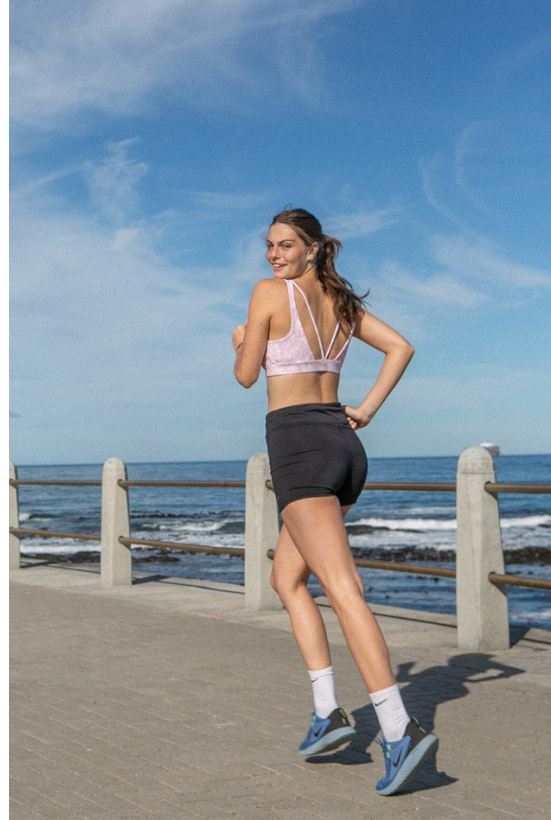

BOSS MODELS

CAPE TOWN

Image: Gina Walker represented by Boss Models Cape Town

GINA WALKER

Height: 180cm Bust: 90cm Waist: 67cm Hips: 99cm Shoe: 7 UK Hair: Brunette Eyes: Hazel

BOSS MODELS

CAPE TOWN

GINA WALKER

Height: 180cm Bust: 90cm Waist: 67cm Hips: 99cm Shoe: 7 UK Hair: Brunette Eyes: Hazel

BOSS MODELS

CAPE TOWN

GINA WALKER

Height: 180cm Bust: 90cm Waist: 67cm Hips: 99cm Shoe: 7 UK Hair: Brunette Eyes: Hazel

BOSS MODELS

CAPE TOWN

GINA WALKER

Height: 180cm Bust: 90cm Waist: 67cm Hips: 99cm Shoe: 7 UK Hair: Brunette Eyes: Hazel

BOSS MODELS

CAPE TOWN

GINA WALKER

Height: 180cm Bust: 90cm Waist: 67cm Hips: 99cm Shoe: 7 UK Hair: Brunette Eyes: Hazel