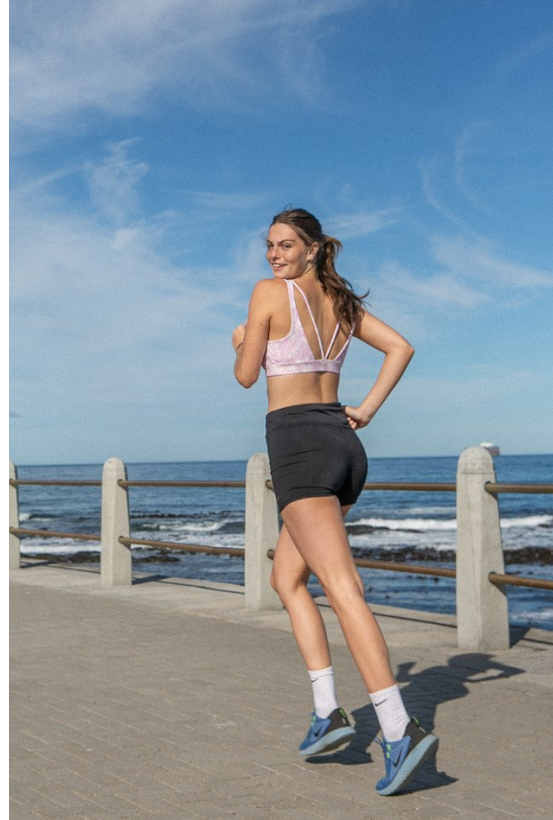

# BOSS MODELS

CAPE TOWN

Image: Gina Walker represented by Boss Models Cape Town

**GINA WALKER**

Height: 180cm Bust: 90cm Waist: 70cm Hips: 97cm Shoe: 7 UK Hair: Brunette Eyes: Hazel

# BOSS MODELS

CAPE TOWN

**GINA WALKER**

Height: 180cm Bust: 90cm Waist: 70cm Hips: 97cm Shoe: 7 UK Hair: Brunette Eyes: Hazel

# BOSS MODELS

CAPE TOWN

GINA WALKER

Height: 180cm Bust: 90cm Waist: 70cm Hips: 97cm Shoe: 7 UK Hair: Brunette Eyes: Hazel