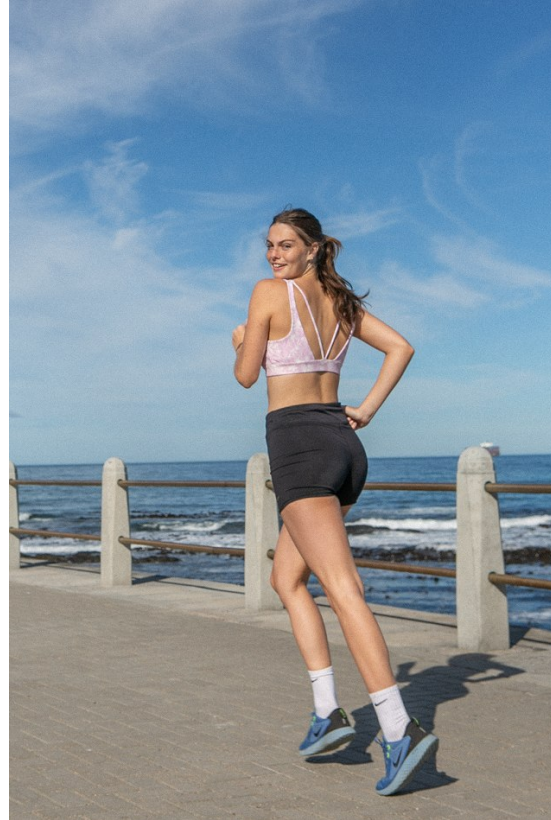

BOSS MODELS

CAPE TOWN

Image: Gina Walker represented by Boss Models Cape Town

GINA WALKER

Height: 180cm Bust: 90cm Waist: 70cm Hips: 99cm Shoe: 7.5 UK Hair: Brunette Eyes: Hazel

BOSS MODELS

CAPE TOWN

GINA WALKER

Height: 180cm Bust: 90cm Waist: 70cm Hips: 99cm Shoe: 7.5 UK Hair: Brunette Eyes: Hazel

BOSS MODELS

CAPE TOWN

GINA WALKER

Height: 180cm Bust: 90cm Waist: 70cm Hips: 99cm Shoe: 7.5 UK Hair: Brunette Eyes: Hazel

BOSS MODELS

CAPE TOWN

GINA WALKER

Height: 180cm Bust: 90cm Waist: 70cm Hips: 99cm Shoe: 7.5 UK Hair: Brunette Eyes: Hazel

BOSS MODELS

CAPE TOWN

GINA WALKER

Height: 180cm Bust: 90cm Waist: 70cm Hips: 99cm Shoe: 7.5 UK Hair: Brunette Eyes: Hazel