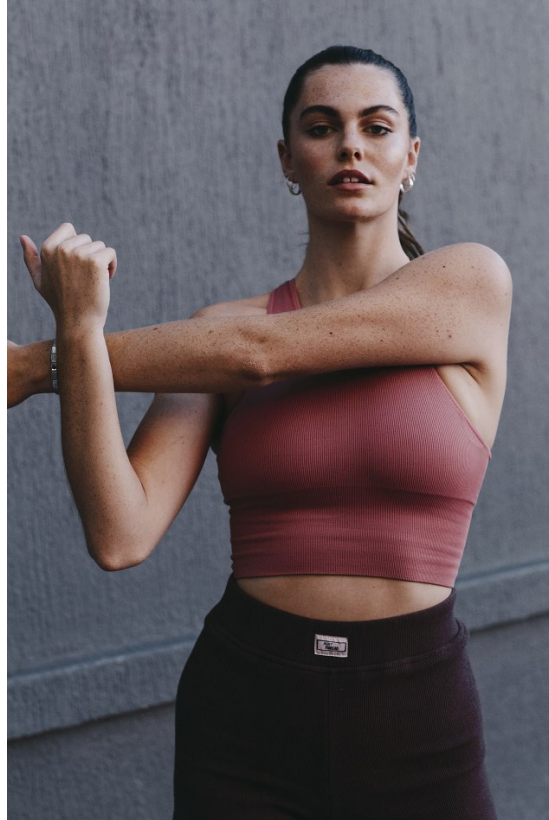

BOSS MODELS

CAPE TOWN

Image: Gina Walker represented by Boss Models Cape Town

GINA WALKER

Height: 180cm Bust: 90cm Waist: 67cm Hips: 99cm Shoe: 7 UK Hair: Brunette Eyes: Hazel

BOSS MODELS

CAPE TOWN

GINA WALKER

Height: 180cm Bust: 90cm Waist: 67cm Hips: 99cm Shoe: 7 UK Hair: Brunette Eyes: Hazel

BOSS MODELS

CAPE TOWN

GINA WALKER

Height: 180cm Bust: 90cm Waist: 67cm Hips: 99cm Shoe: 7 UK Hair: Brunette Eyes: Hazel

BOSS MODELS

CAPE TOWN

GINA WALKER

Height: 180cm Bust: 90cm Waist: 67cm Hips: 99cm Shoe: 7 UK Hair: Brunette Eyes: Hazel

BOSS MODELS

CAPE TOWN

GINA WALKER

Height: 180cm Bust: 90cm Waist: 67cm Hips: 99cm Shoe: 7 UK Hair: Brunette Eyes: Hazel