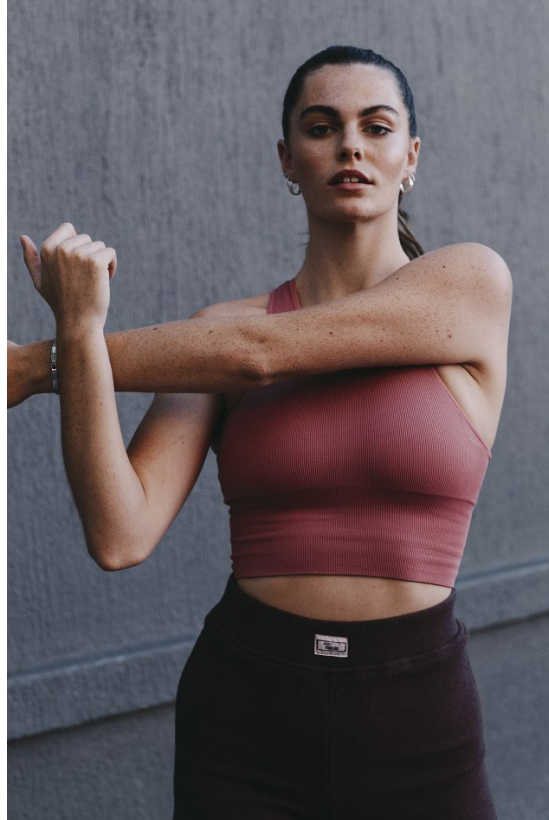

BOSS MODELS

CAPE TOWN

Image: Gina Walker represented by Boss Models Cape Town

GINA WALKER

Height: 180cm Bust: 90cm Waist: 70cm Hips: 99cm Shoe: 7.5 UK Hair: Brunette Eyes: Hazel

BOSS MODELS

CAPE TOWN

GINA WALKER

Height: 180cm Bust: 90cm Waist: 70cm Hips: 99cm Shoe: 7.5 UK Hair: Brunette Eyes: Hazel

BOSS MODELS

CAPE TOWN

GINA WALKER

Height: 180cm Bust: 90cm Waist: 70cm Hips: 99cm Shoe: 7.5 UK Hair: Brunette Eyes: Hazel

BOSS MODELS

CAPE TOWN

GINA WALKER

Height: 180cm Bust: 90cm Waist: 70cm Hips: 99cm Shoe: 7.5 UK Hair: Brunette Eyes: Hazel

BOSS MODELS

CAPE TOWN

GINA WALKER

Height: 180cm Bust: 90cm Waist: 70cm Hips: 99cm Shoe: 7.5 UK Hair: Brunette Eyes: Hazel