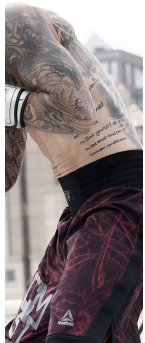

# BOSS MODELS

CAPE TOWN

Image: Ryan Botha represented by Boss Models Cape Town

## RYAN BOTHA

Height: 181cm Chest: 98cm Waist: 81cm Suit: 39 R Shoe: 8 UK Hair: Dark Brown Eyes: Blue/Green