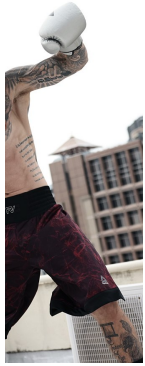

# BOSS MODELS

CAPE TOWN

Image: Ryan Botha represented by Boss Models Cape Town

## RYAN BOTHA

Height: 181cm Chest: 98cm Waist: 81cm Suit: 39 R Shoe: 8 UK Hair: Dark Brown Eyes: Blue/Green