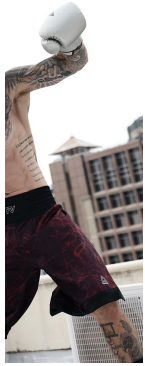

BOSS MODELS

CAPE TOWN

Image: Ryan Botha represented by Boss Models Cape Town

RYAN BOTHA

Height: 181cm Chest: 98cm Waist: 81cm Suit: 39 R Shoe: 8 UK Hair: Dark Brown Eyes: Blue/Green