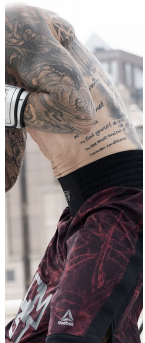

BOSS MODELS

CAPE TOWN

Image: Ryan Botha represented by Boss Models Cape Town

RYAN BOTHA

Height: 181cm Chest: 98cm Waist: 81cm Suit: 39 R Shoe: 8 UK Hair: Dark Brown Eyes: Blue/Green