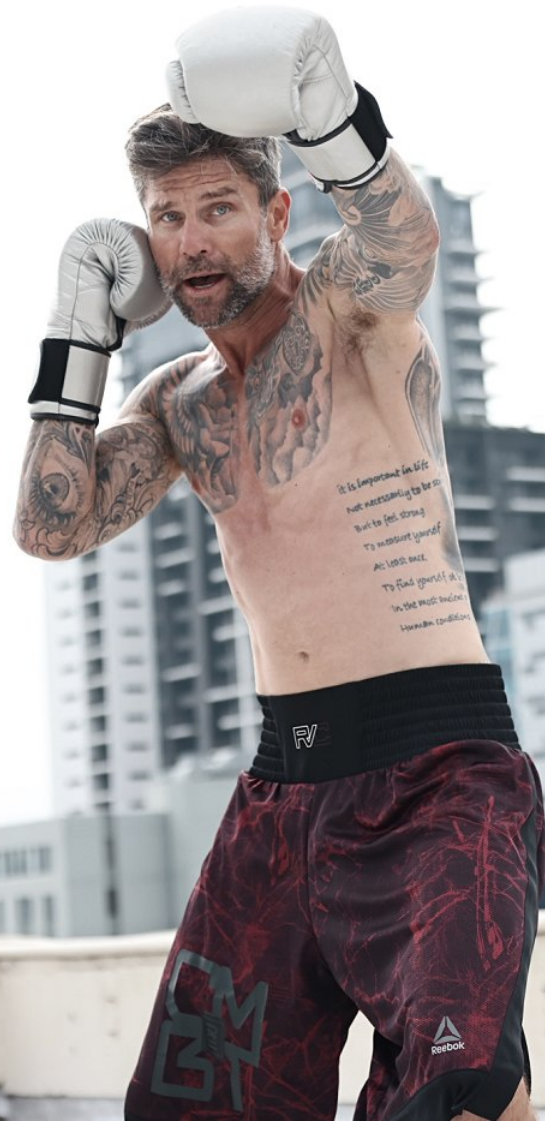

BOSS MODELS

CAPE TOWN

RYAN BOTHA

Height: 181cm Chest: 98cm Waist: 81cm Suit: 39 R Shoe: 8 UK Hair: Dark Brown Eyes: Blue/Green

BOSS MODELS

CAPE TOWN

RYAN BOTHA

Height: 181cm Chest: 98cm Waist: 81cm Suit: 39 R Shoe: 8 UK Hair: Dark Brown Eyes: Blue/Green

BOSS MODELS

CAPE TOWN

Image: Ryan Botha represented by Boss Models Cape Town

RYAN BOTHA

Height: 181cm Chest: 98cm Waist: 81cm Suit: 39 R Shoe: 8 UK Hair: Dark Brown Eyes: Blue/Green

BOSS MODELS

CAPE TOWN

RYAN BOTHA

Height: 181cm Chest: 98cm Waist: 81cm Suit: 39 R Shoe: 8 UK Hair: Dark Brown Eyes: Blue/Green

BOSS MODELS

CAPE TOWN

RYAN BOTHA

Height: 181cm Chest: 98cm Waist: 81cm Suit: 39 R Shoe: 8 UK Hair: Dark Brown Eyes: Blue/Green