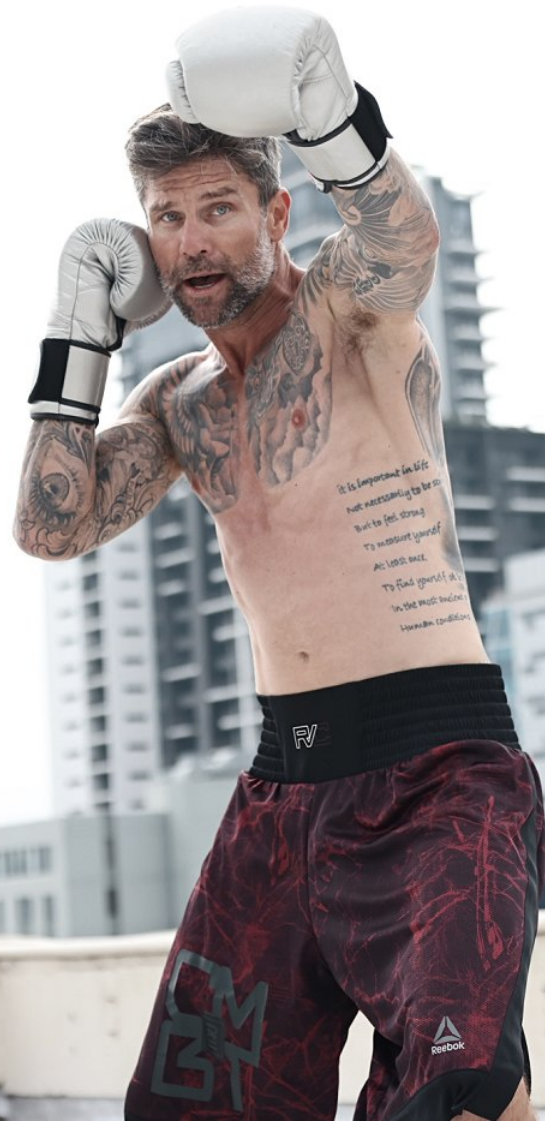

# BOSS MODELS

CAPE TOWN

RYAN BOTHA

Height: 181cm Chest: 98cm Waist: 81cm Suit: 39 R Shoe: 8 UK Hair: Dark Brown Eyes: Blue/Green

# BOSS MODELS

CAPE TOWN

Image: Ryan Botha represented by Boss Models Cape Town

RYAN BOTHA

Height: 181cm Chest: 98cm Waist: 81cm Suit: 39 R Shoe: 8 UK Hair: Dark Brown Eyes: Blue/Green

# BOSS MODELS

CAPE TOWN