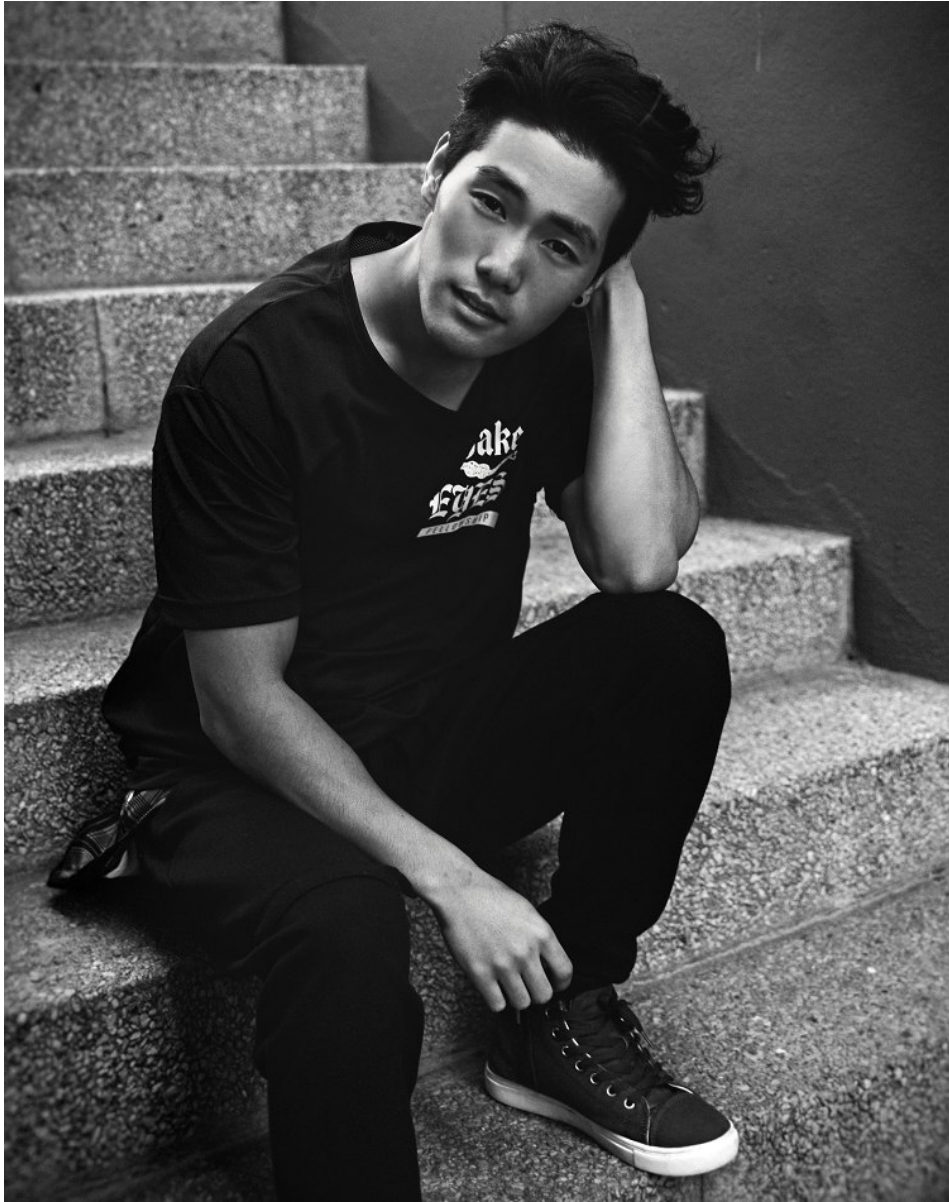

**citizen**  
*A Division Of Boss Models*

**SIMON KIM**

Height: 171cm Chest: 100cm Waist: 81cm Suit: 40 S Shoe: 7 UK Hair: Black Eyes: Black

**SIMON KIM**

Height: 171cm Chest: 100cm Waist: 81cm Suit: 40 S Shoe: 7 UK Hair: Black Eyes: Black

**SIMON KIM**

Height: 171cm Chest: 100cm Waist: 81cm Suit: 40 S Shoe: 7 UK Hair: Black Eyes: Black

**SIMON KIM**

Height: 171cm Chest: 100cm Waist: 81cm Suit: 40 S Shoe: 7 UK Hair: Black Eyes: Black

**citizen**  
*A Division Of Boss Models*

**SIMON KIM**

Height: 171cm Chest: 100cm Waist: 81cm Suit: 40 S Shoe: 7 UK Hair: Black Eyes: Black

**citizen**  
*A Division Of Boss Models*

**SIMON KIM**

Height: 171cm Chest: 100cm Waist: 81cm Suit: 40 S Shoe: 7 UK Hair: Black Eyes: Black