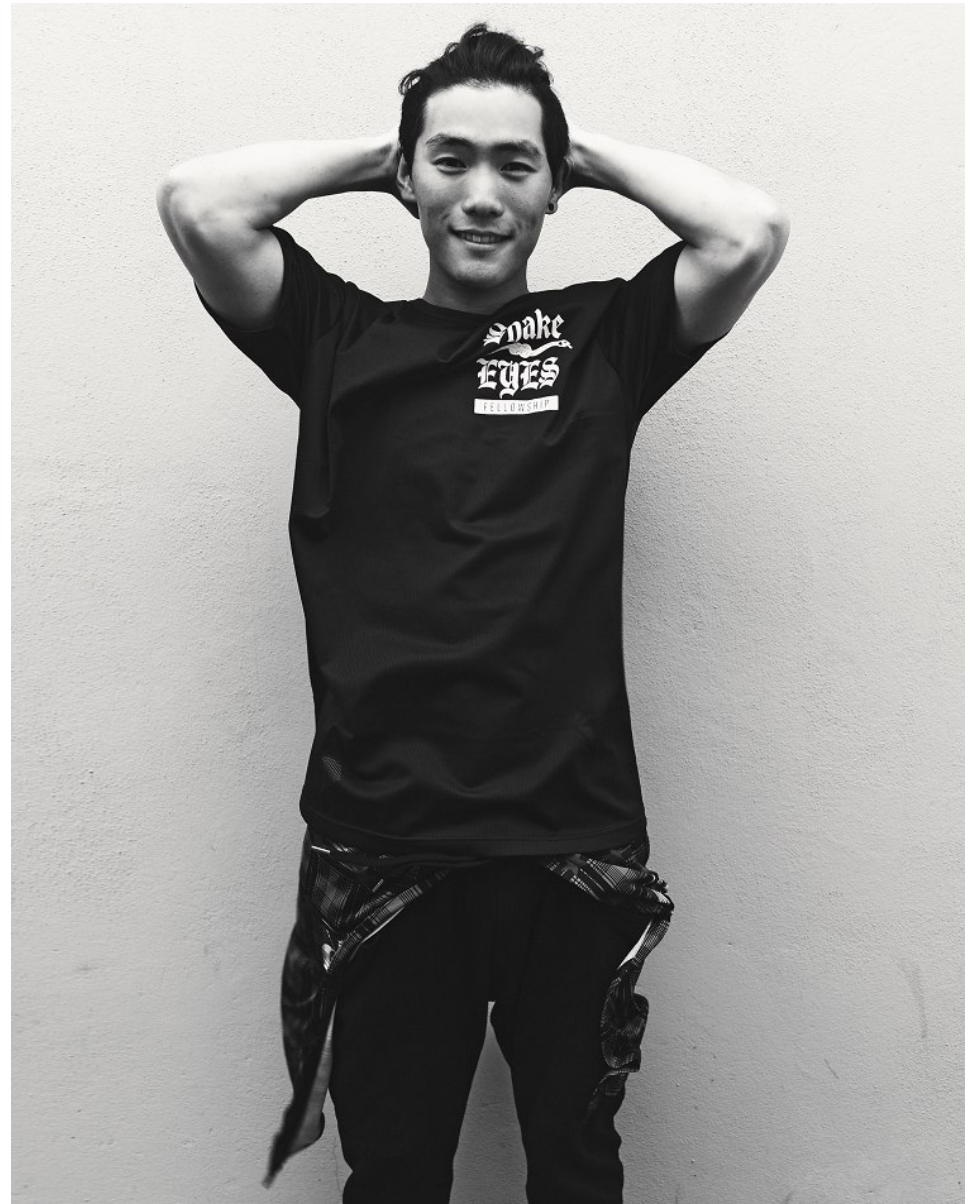

**citizen**  
*A Division Of Boss Models*

**SIMON KIM**

Height: 171cm Chest: 100cm Waist: 81cm Suit: 40 S Shoe: 7 UK Hair: Black Eyes: Black

**SIMON KIM**

Height: 171cm Chest: 100cm Waist: 81cm Suit: 40 S Shoe: 7 UK Hair: Black Eyes: Black

**SIMON KIM**

Height: 171cm Chest: 100cm Waist: 81cm Suit: 40 S Shoe: 7 UK Hair: Black Eyes: Black

**SIMON KIM**

Height: 171cm Chest: 100cm Waist: 81cm Suit: 40 S Shoe: 7 UK Hair: Black Eyes: Black

**citizen**  
*A Division Of Boss Models*

**SIMON KIM**

Height: 171cm Chest: 100cm Waist: 81cm Suit: 40 S Shoe: 7 UK Hair: Black Eyes: Black

**citizen**  
*A Division Of Boss Models*

**SIMON KIM**

Height: 171cm Chest: 100cm Waist: 81cm Suit: 40 S Shoe: 7 UK Hair: Black Eyes: Black