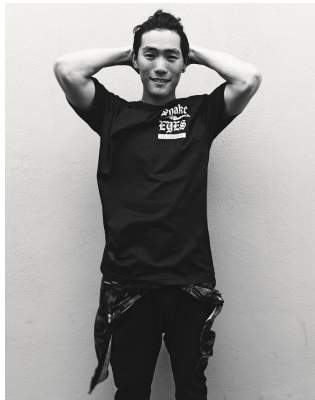

citizen

A Division Of Boss Models

SIMON KIM

Height: 171cm Chest: 100cm Waist: 81cm Suit: 40 S Shoe: 7 UK Hair: Black Eyes: Black