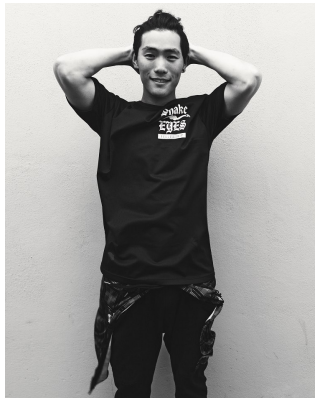

# citizen

A Division Of Boss Models

## SIMON KIM

Height: 171cm Chest: 100cm Waist: 81cm Suit: 40 S Shoe: 7 UK Hair: Black Eyes: Black