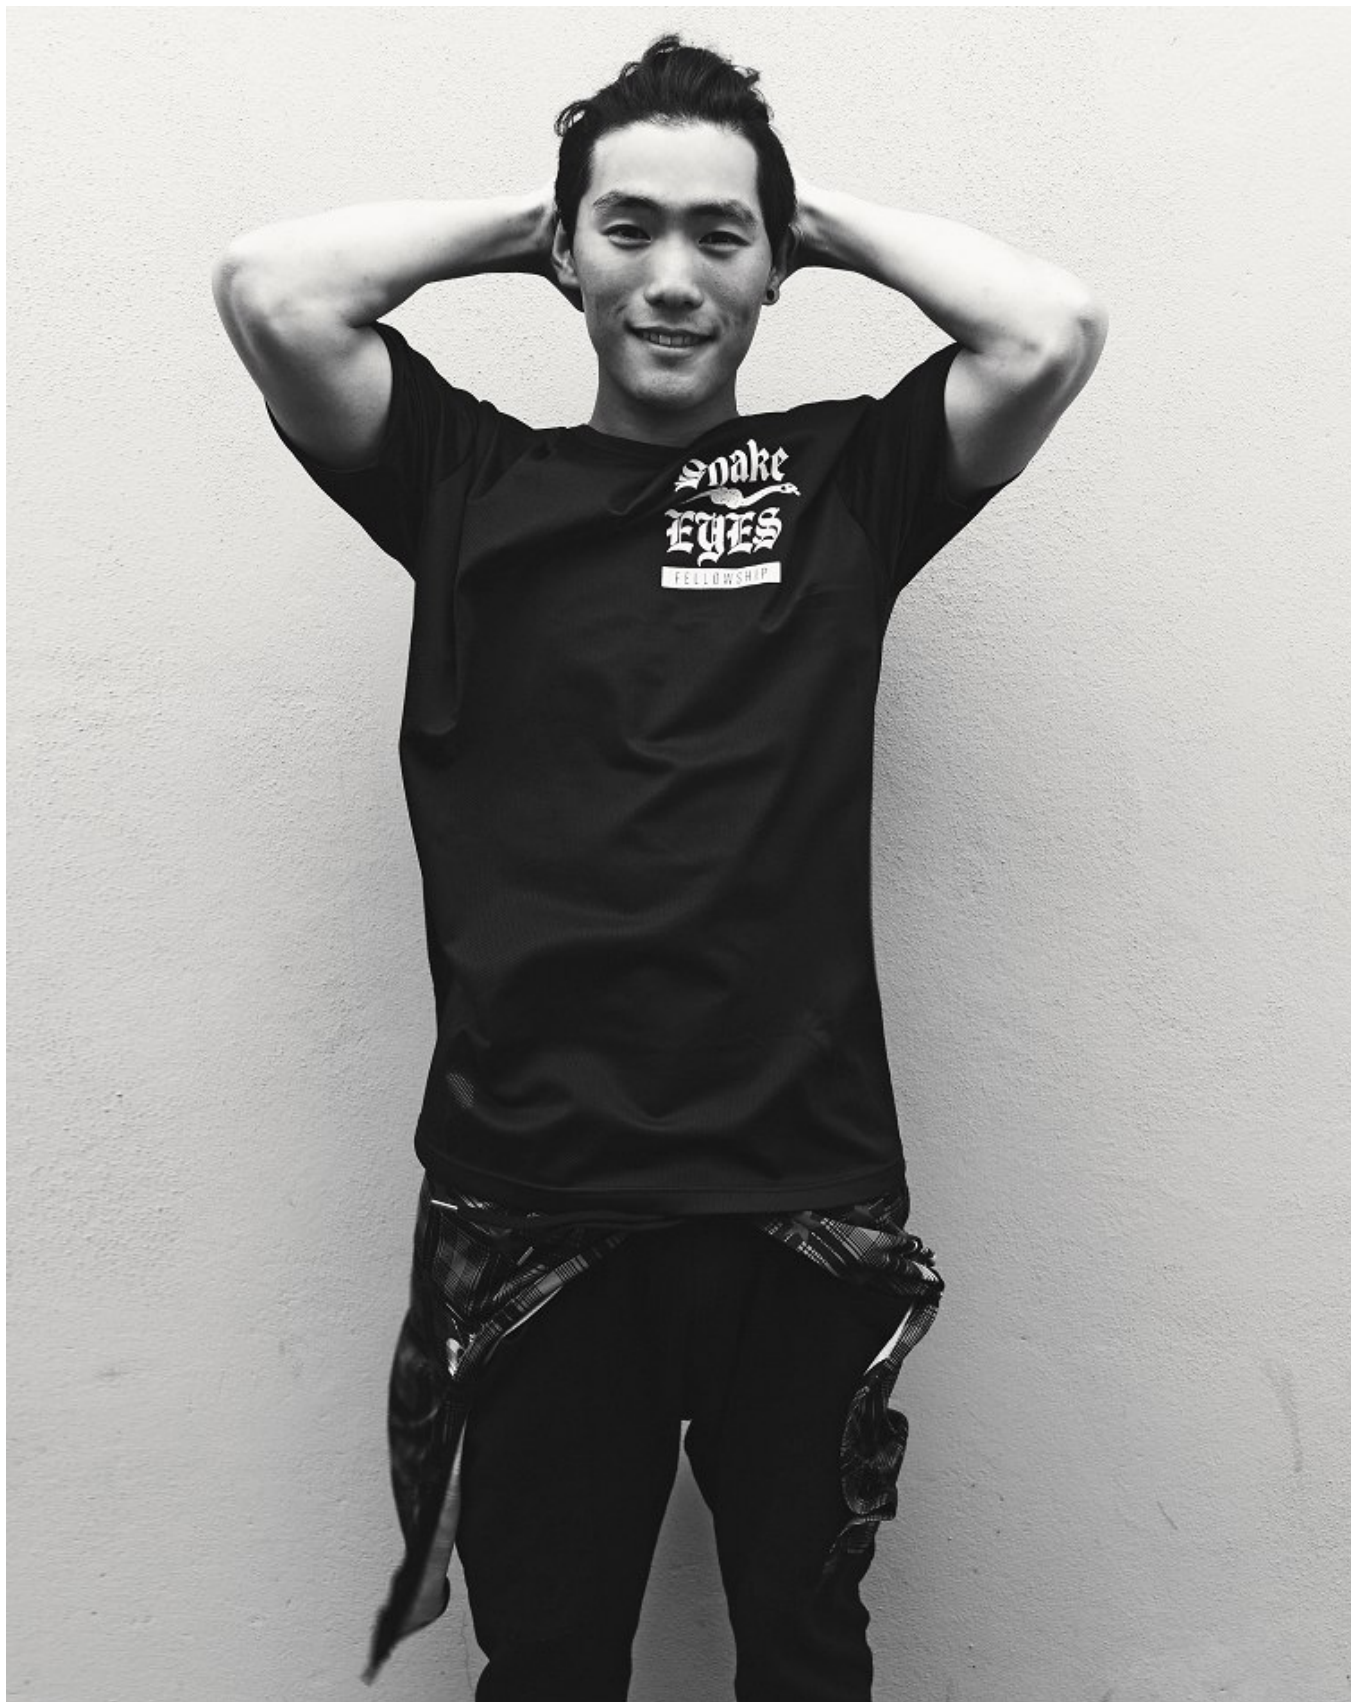

citizen
A Division Of Boss Models

SIMON KIM

Height: 171cm Chest: 100cm Waist: 81cm Suit: 40 S Shoe: 7 UK Hair: Black Eyes: Black

citizen
A Division Of Boss Models

SIMON KIM

Height: 171cm Chest: 100cm Waist: 81cm Suit: 40 S Shoe: 7 UK Hair: Black Eyes: Black