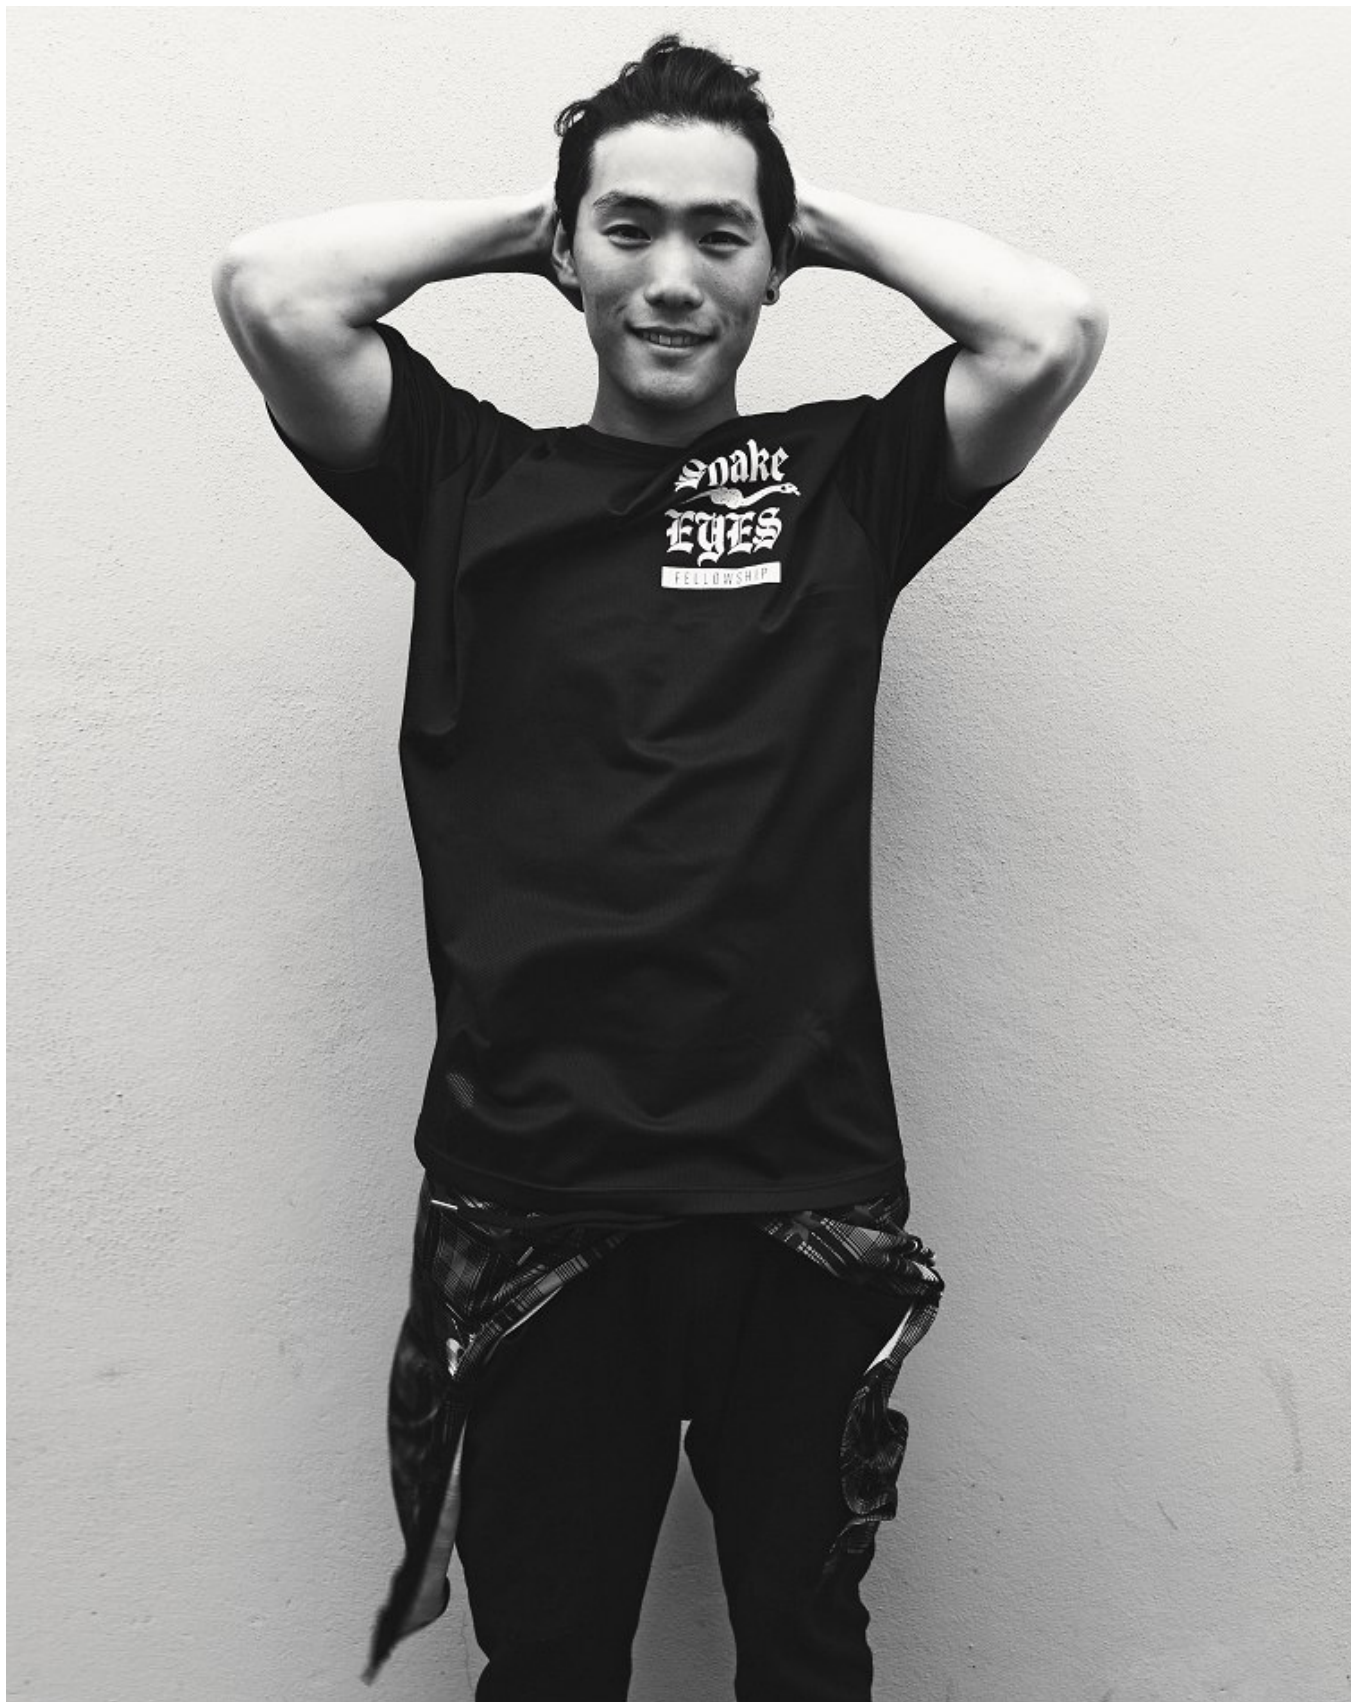

**citizen**  
*A Division Of Boss Models*

**SIMON KIM**

Height: 171cm Chest: 100cm Waist: 81cm Suit: 40 S Shoe: 7 UK Hair: Black Eyes: Black

**citizen**  
*A Division Of Boss Models*

**SIMON KIM**

Height: 171cm Chest: 100cm Waist: 81cm Suit: 40 S Shoe: 7 UK Hair: Black Eyes: Black