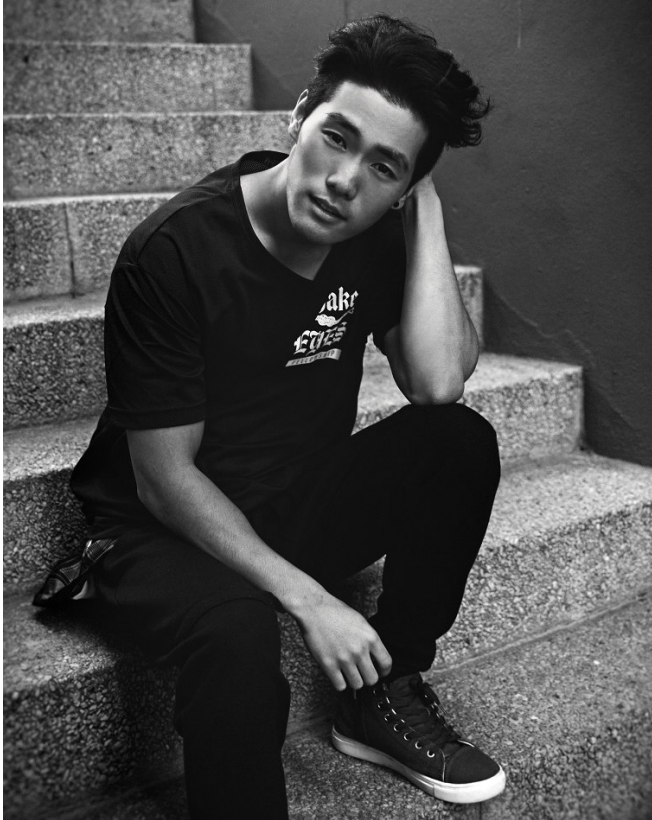

citizen
A Division Of Boss Models

SIMON KIM

Height: 171cm Chest: 100cm Waist: 81cm Suit: 40 S Shoe: 7 UK Hair: Black Eyes: Black

citizen
A Division Of Boss Models

SIMON KIM

Height: 171cm Chest: 100cm Waist: 81cm Suit: 40 S Shoe: 7 UK Hair: Black Eyes: Black