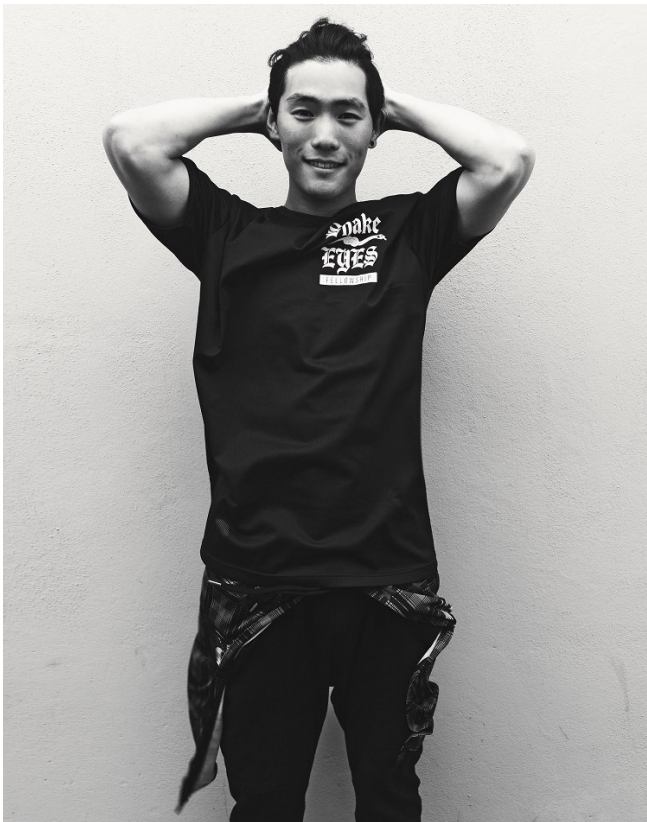

citizen
A Division Of Boss Models

SIMON KIM

Height: 171cm Chest: 100cm Waist: 81cm Suit: 40 S Shoe: 7 UK Hair: Black Eyes: Black

citizen
A Division Of Boss Models

SIMON KIM

Height: 171cm Chest: 100cm Waist: 81cm Suit: 40 S Shoe: 7 UK Hair: Black Eyes: Black